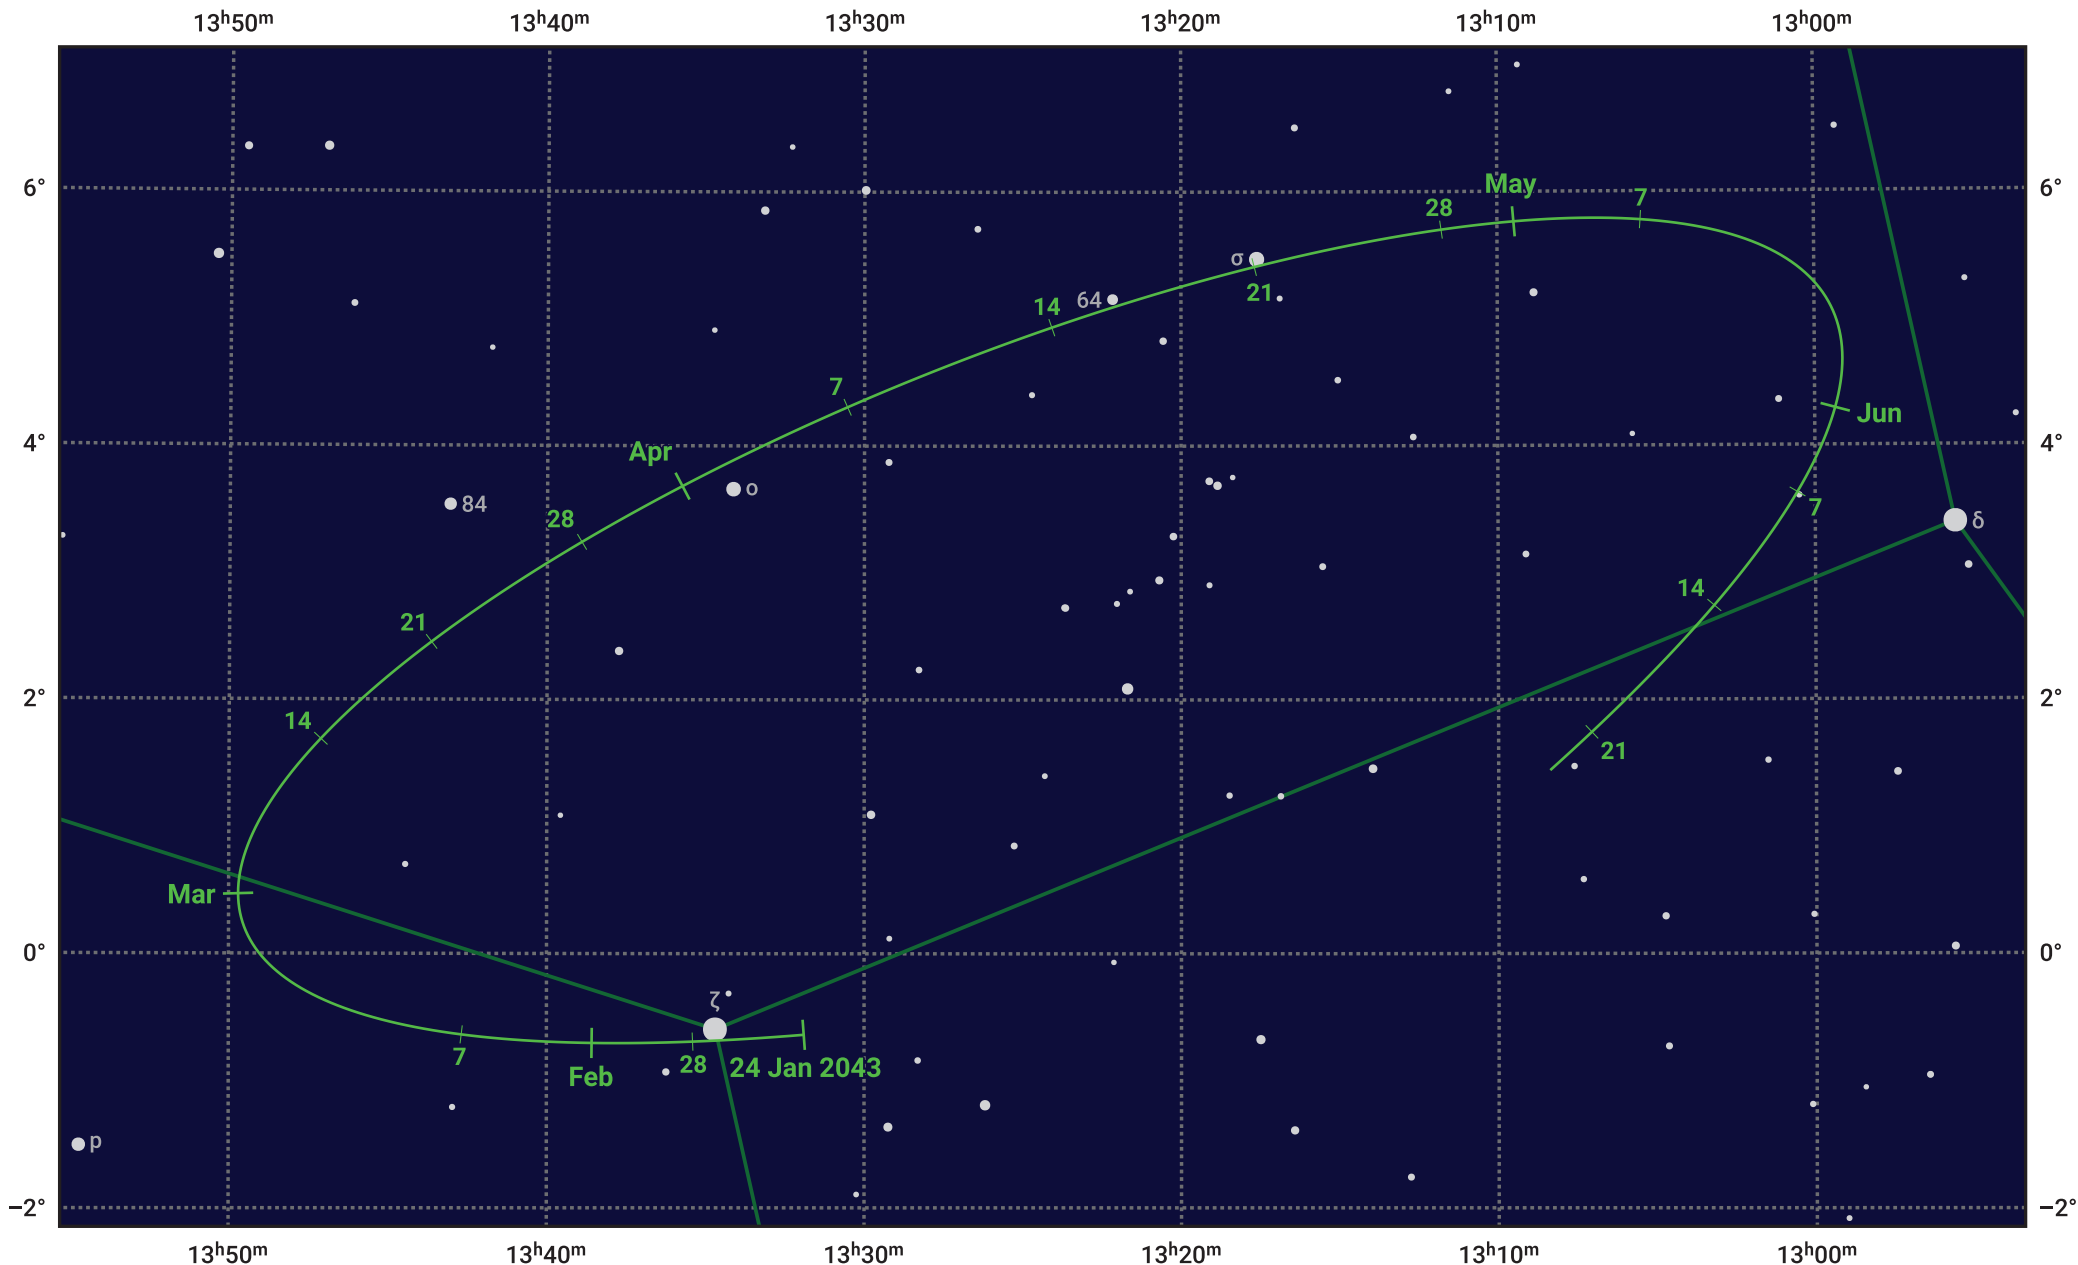

The path of Asteroid 4 Vesta around opposition on 9 Apr 2043

© Dominic Ford 2011–2024. Date markers placed at midnight UTC. Downloaded from <https://in-the-sky.org>

Magnitude scale: • 8.0 • 7.0 • 6.0 • 5.0 • 4.0 • 3.0

— Ecliptic Plane

- Galaxy
- Bright nebula
- Open cluster
- Globular cluster

Date	Mag	Phase
2043 Feb 1	7.4	96%
2043 Mar 1	6.8	97%
2043 Mar 10	6.6	98%
2043 Apr 1	6.0	100%
2043 May 1	6.3	99%
2043 Jun 1	6.9	96%