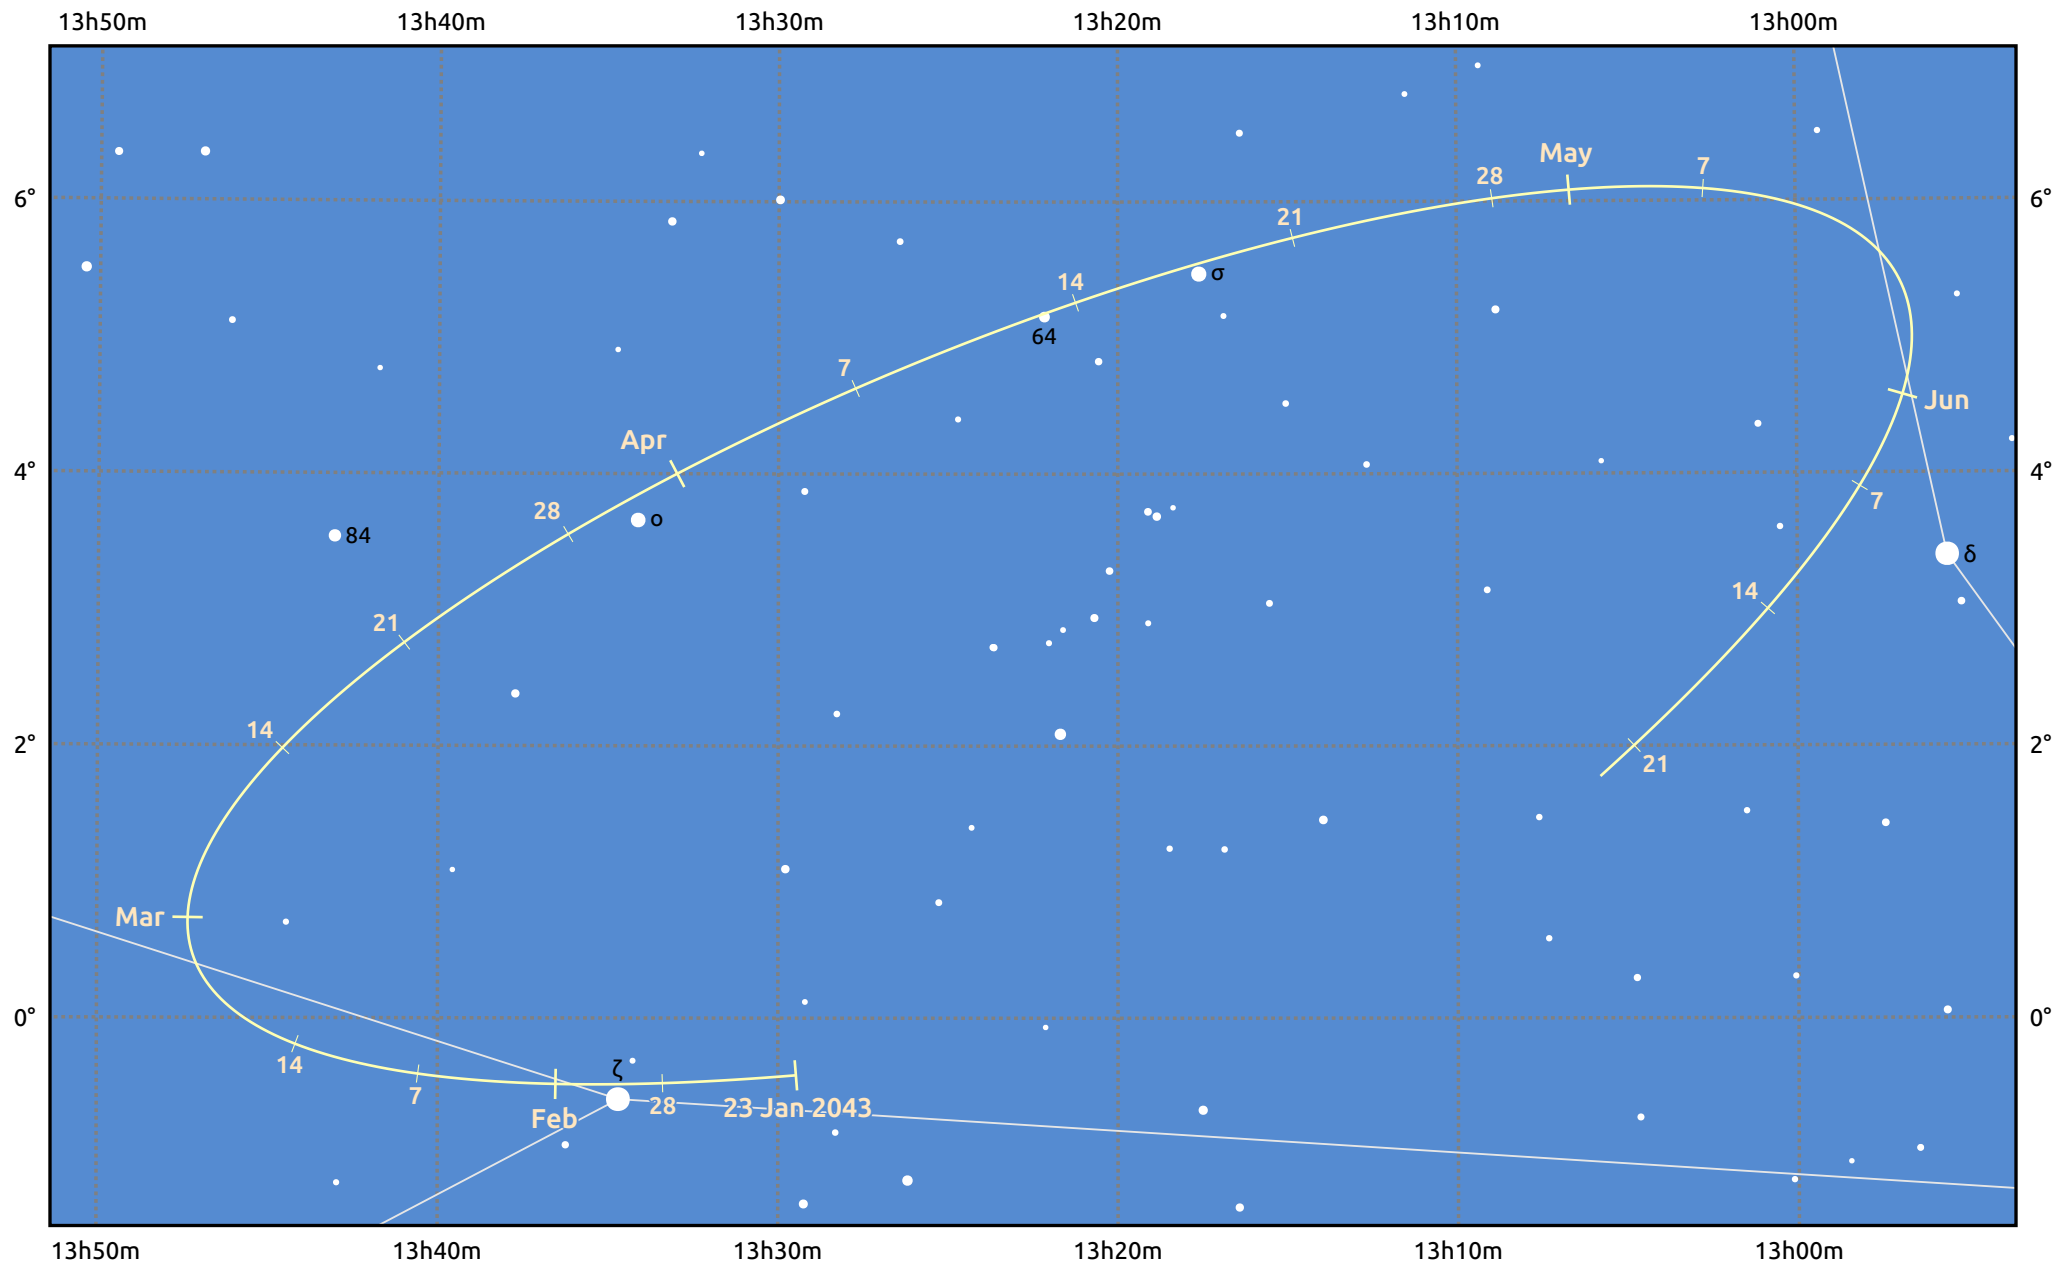

The path of Asteroid 4 Vesta around opposition on 8 Apr 2043

© Dominic Ford 2011–2025. Date markers placed at midnight UTC. Downloaded from <https://in-the-sky.org>

Magnitude scale: • 8.0 • 7.0 • 6.0 • 5.0 • 4.0 ● 3.0

— Ecliptic Plane

Galaxy Bright nebula Open cluster Globular cluster Planetary nebula

Date	Mag	Phase
2043 Feb 1	7.4	96%
2043 Mar 1	6.8	97%
2043 Mar 10	6.6	98%
2043 Apr 1	6.0	100%
2043 May 1	6.3	99%
2043 Jun 1	6.9	96%