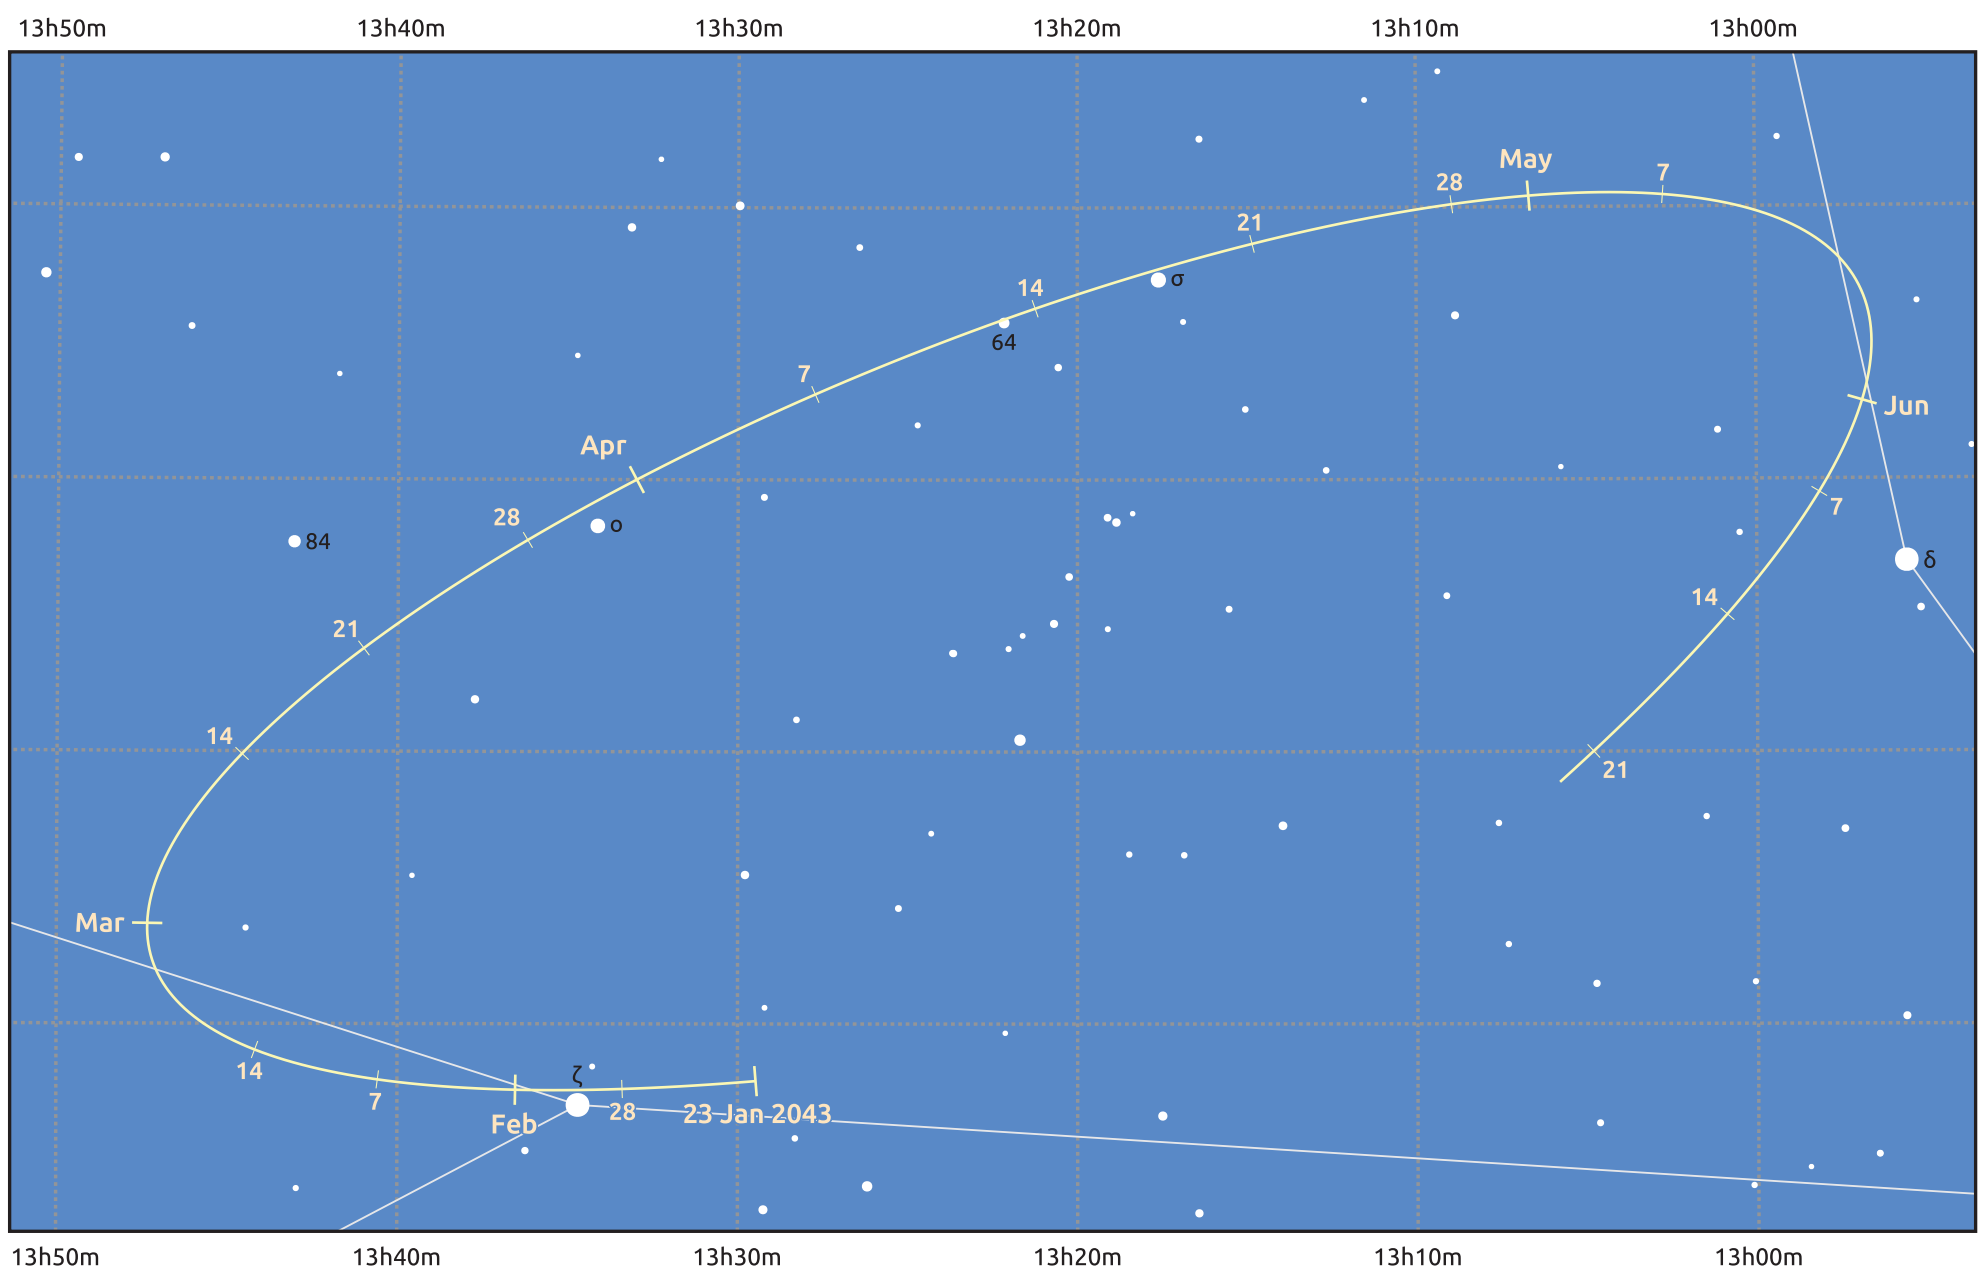

The path of Asteroid 4 Vesta around opposition on 8 Apr 2043

© Dominic Ford 2011–2025. Date markers placed at midnight UTC. Downloaded from <https://in-the-sky.org>

Magnitude scale: • 8.0 • 7.0 • 6.0 • 5.0 • 4.0 ● 3.0

— Ecliptic Plane

- Galaxy
- Bright nebula
- Open cluster
- Globular cluster
- Planetary nebula

Date	Mag	Phase
2043 Feb 1	7.4	96%
2043 Mar 1	6.8	97%
2043 Mar 10	6.6	98%
2043 Apr 1	6.0	100%
2043 May 1	6.3	99%
2043 Jun 1	6.9	96%