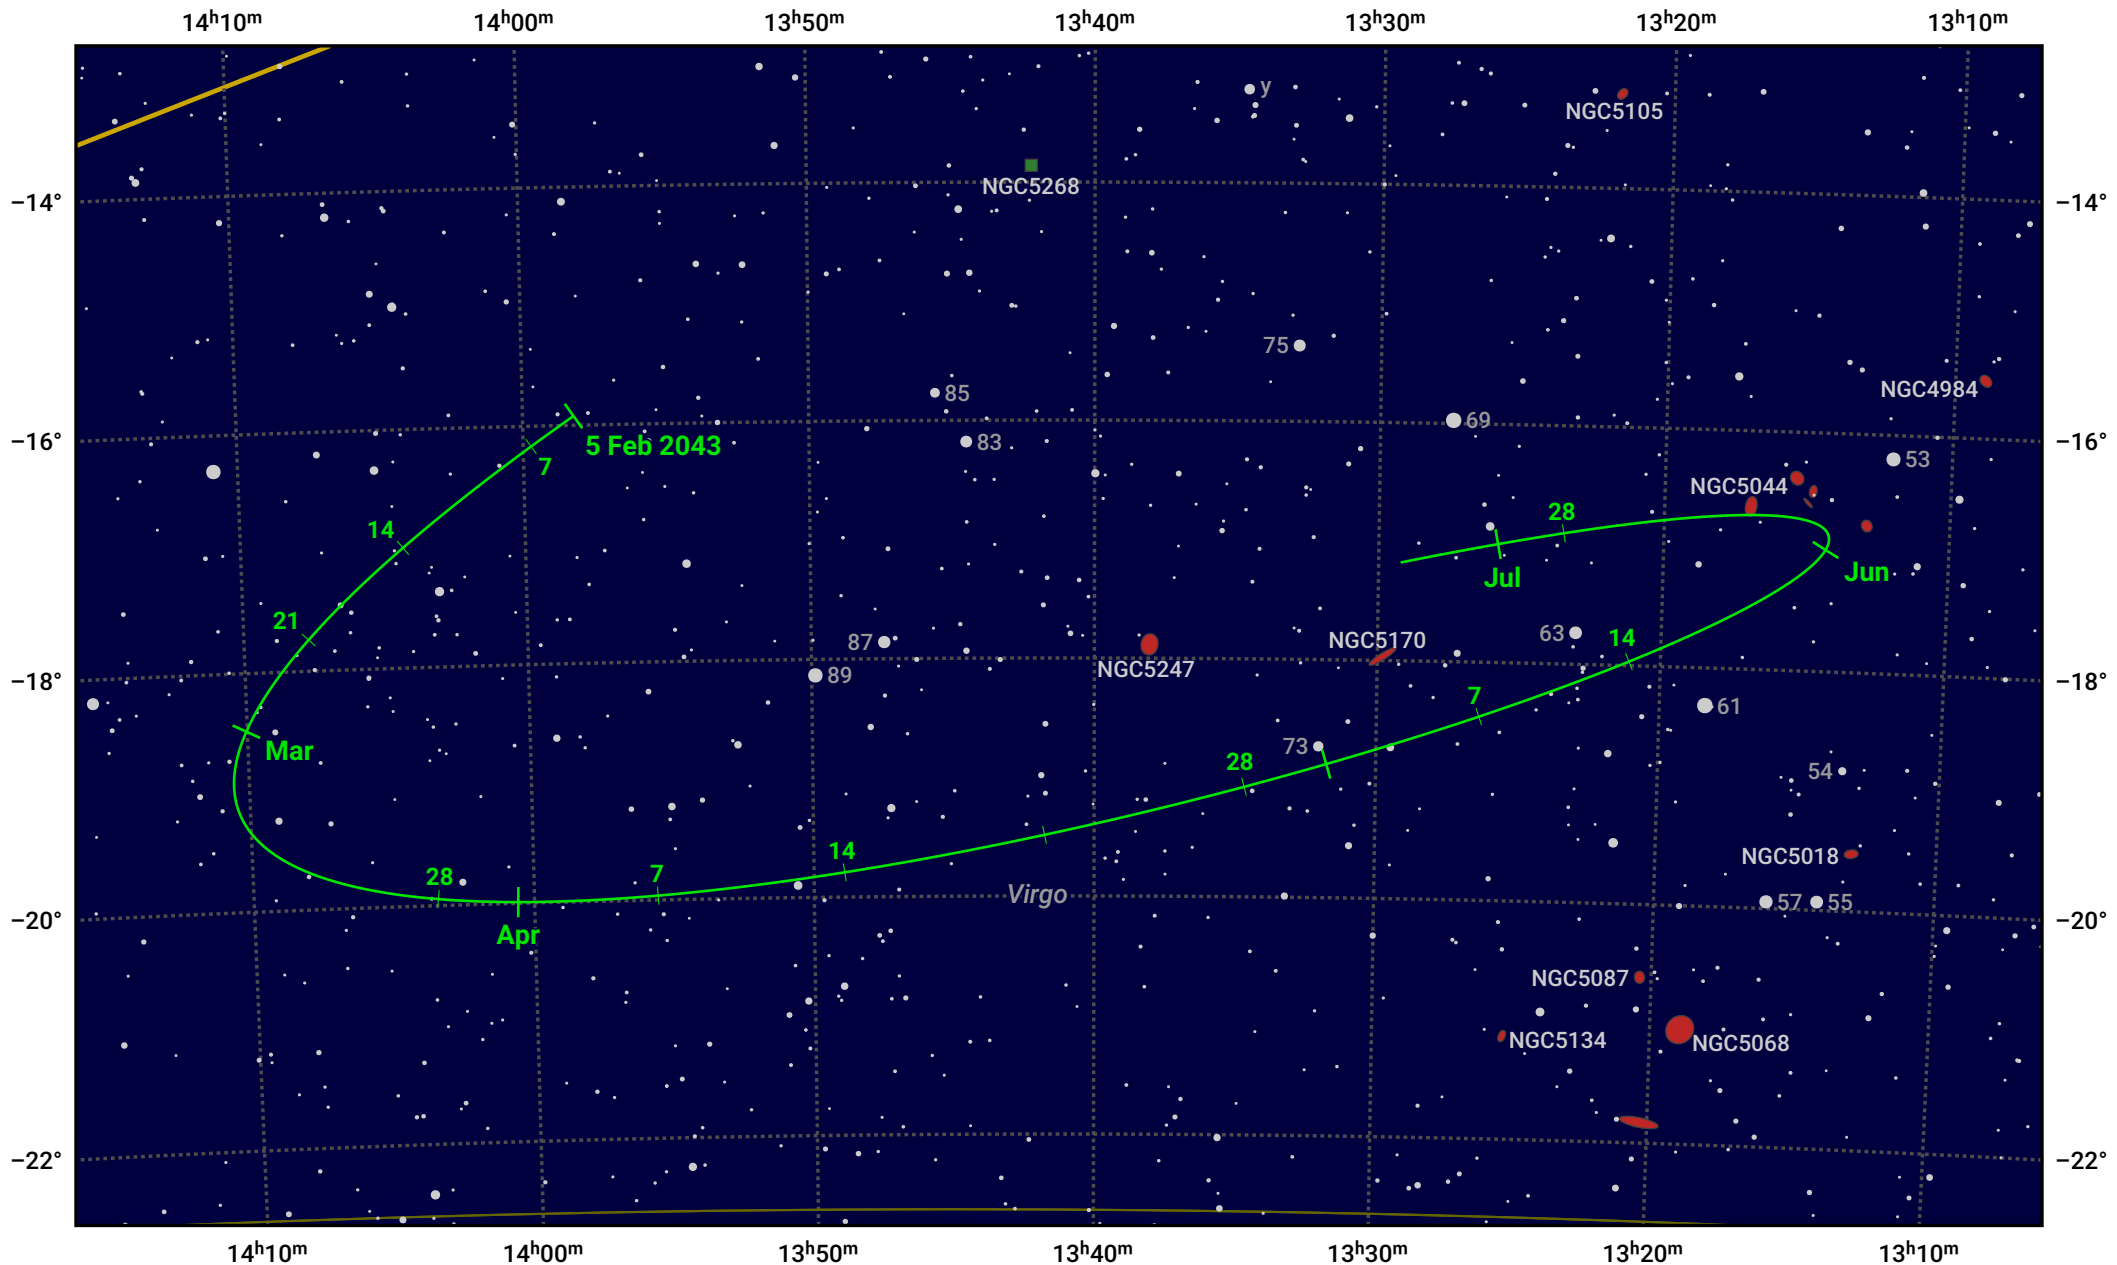

# The path of Asteroid 63 Ausonia around opposition on 21 Apr 2043

© Dominic Ford 2011–2024. Date markers placed at midnight UTC. Downloaded from <https://in-the-sky.org>

Magnitude scale: · 10.0 · 9.0 · 8.0 · 7.0 · 6.0 ● 5.0 ● 4.0

— Ecliptic Plane

● Galaxy    ■ Bright nebula    ● Open cluster    ⊕ Globular cluster

Date	Mag	Phase
2043 Mar 1	11.0	97%
2043 Mar 20	10.5	98%
2043 Apr 1	10.2	99%
2043 May 1	9.8	100%
2043 Jun 1	10.5	97%
2043 Jul 1	11.0	95%