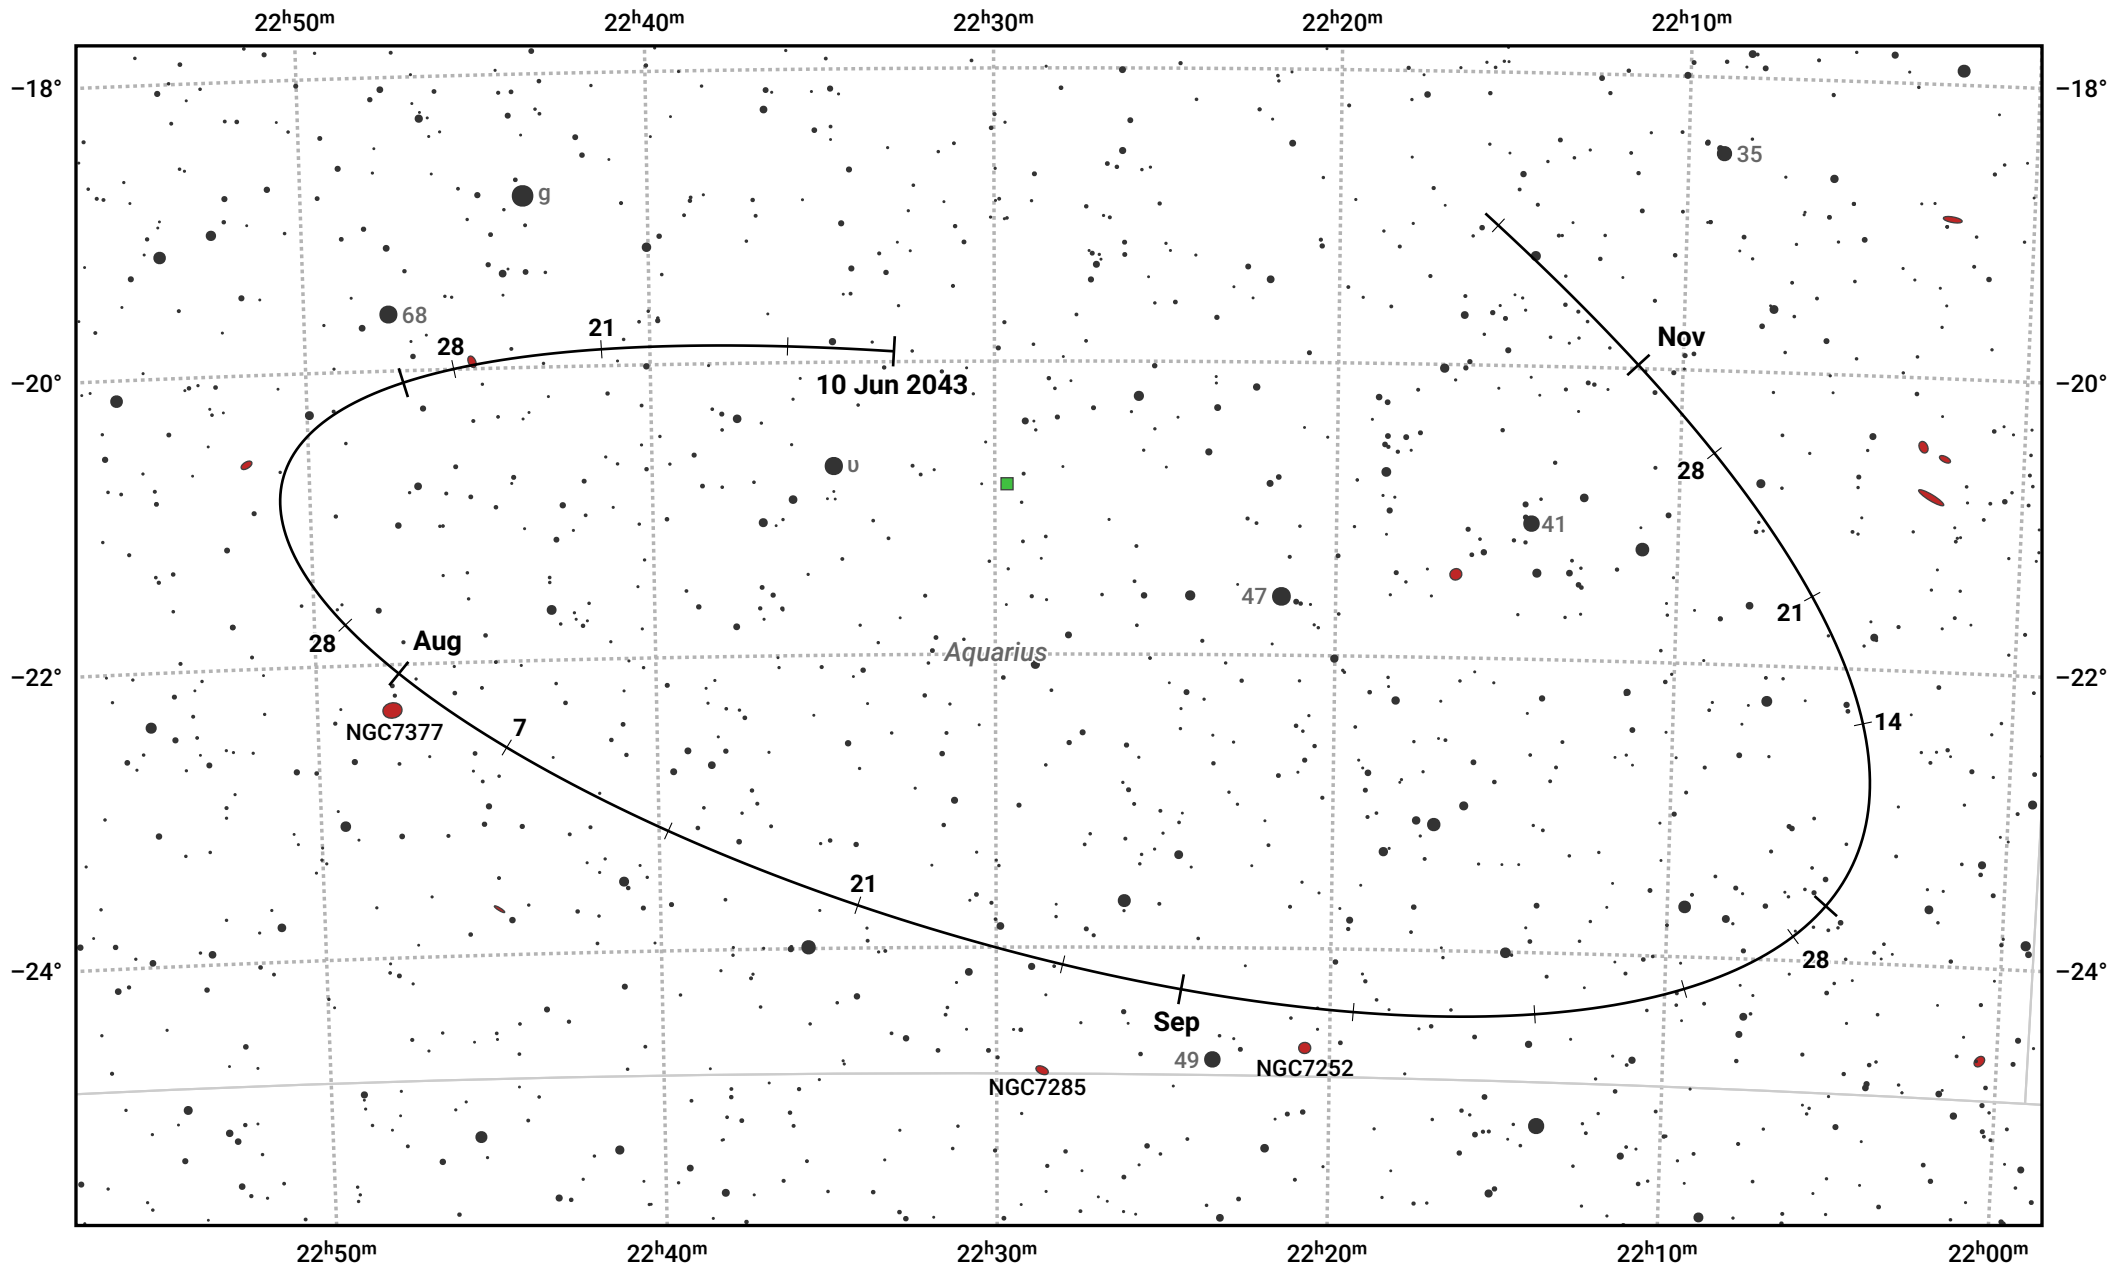

The path of Asteroid 68 Leto around opposition on 24 Aug 2043

© Dominic Ford 2011–2024. Date markers placed at midnight UTC. Downloaded from <https://in-the-sky.org>

Magnitude scale: · 11.0 · 10.0 · 9.0 · 8.0 · 7.0 · 6.0 ● 5.0 ●● 4.0

— Ecliptic Plane

● Galaxy ■ Bright nebula ● Open cluster ⊕ Globular cluster

Date	Mag	Phase
2043 Jul 1	10.9	96%
2043 Jul 28	10.2	99%
2043 Aug 1	10.1	99%
2043 Sep 1	9.8	100%
2043 Oct 1	10.4	98%
2043 Nov 1	11.0	96%