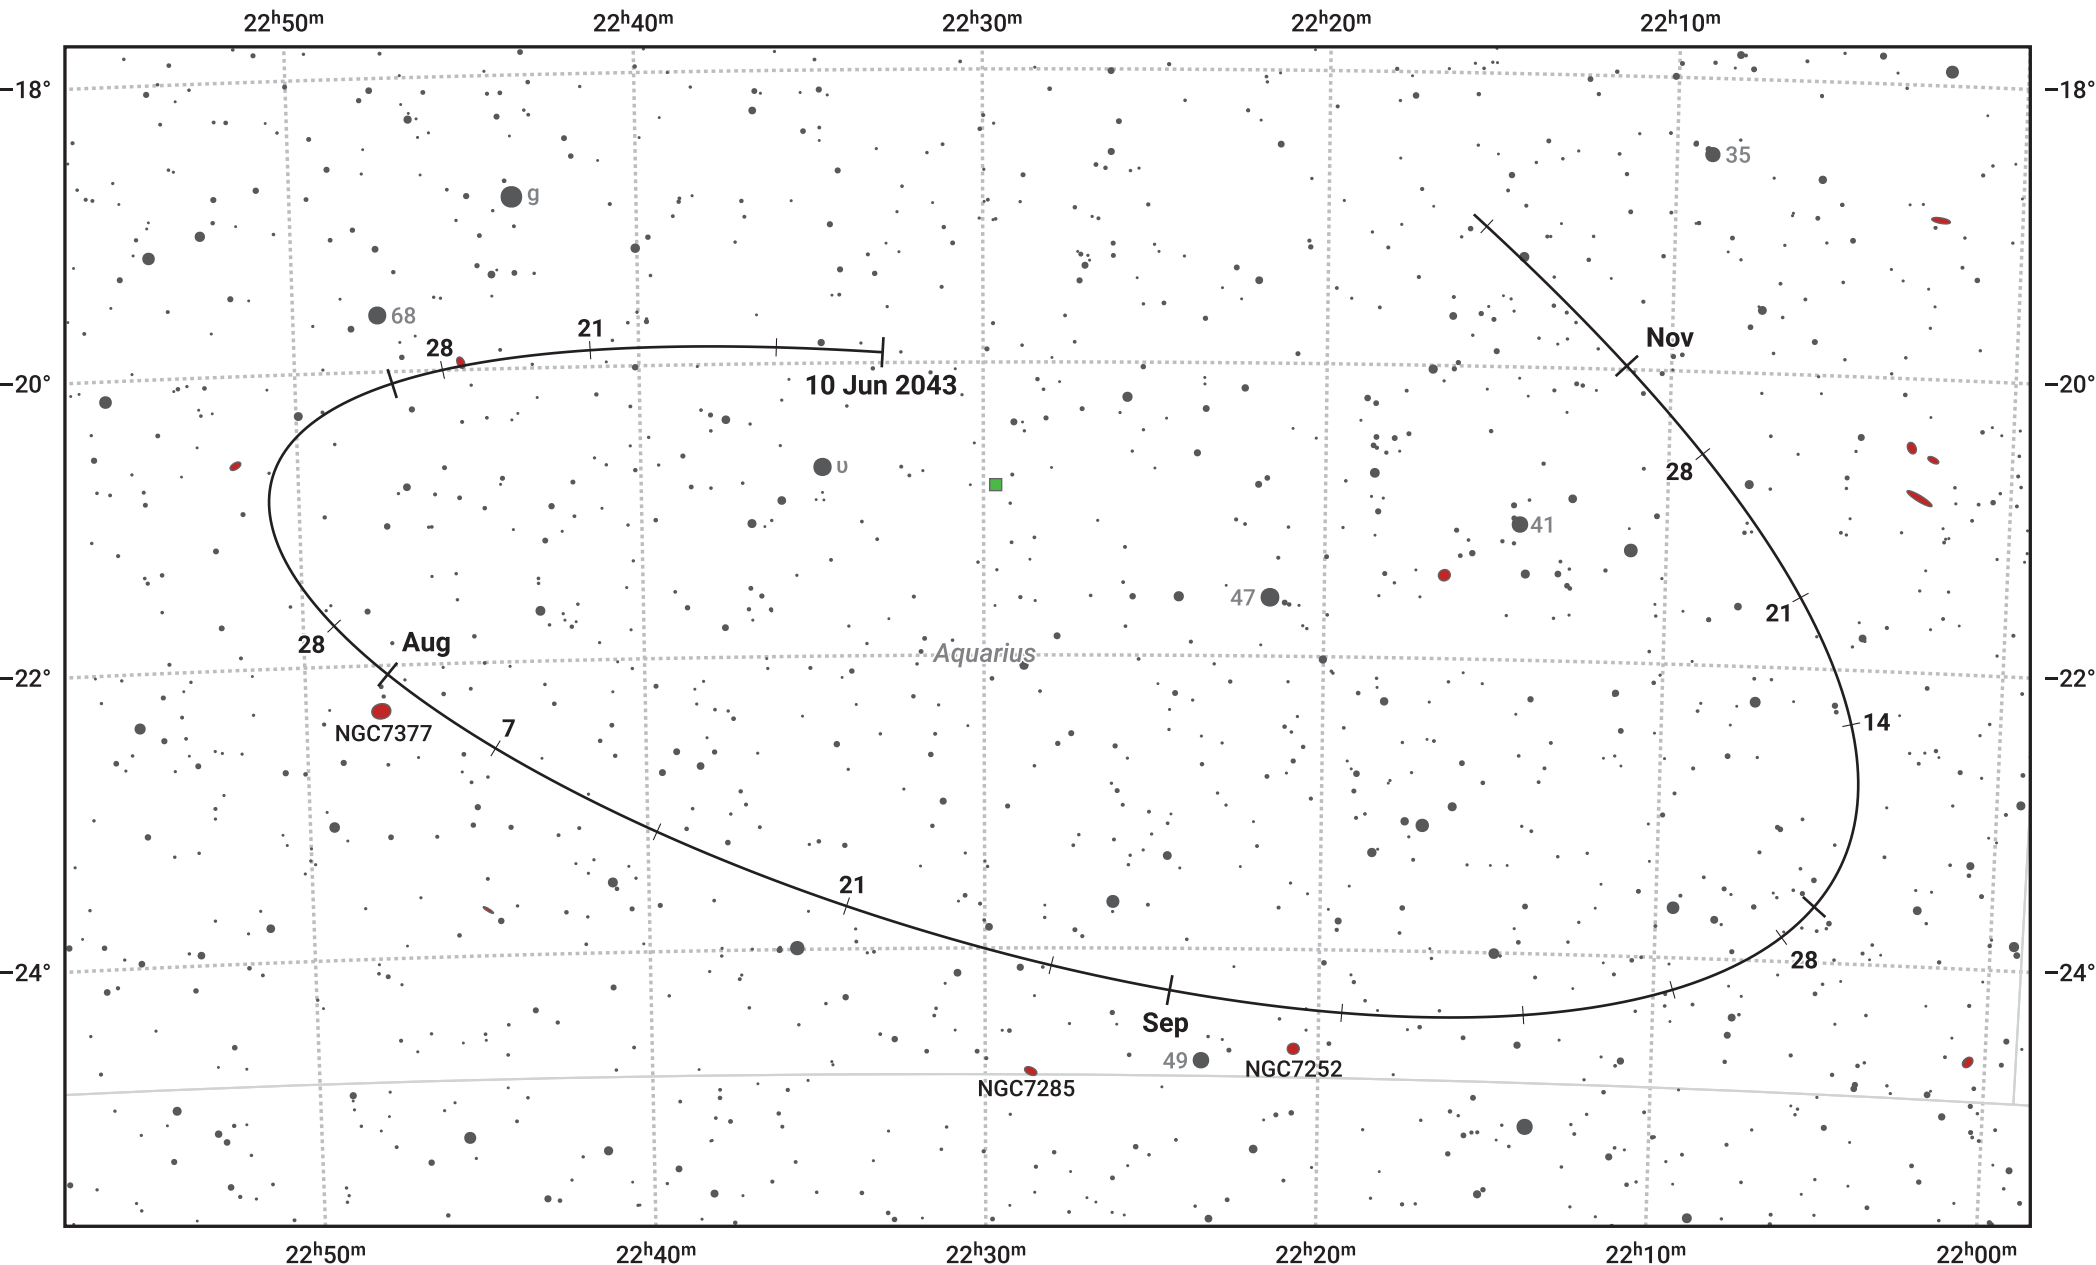

The path of Asteroid 68 Leto around opposition on 24 Aug 2043

© Dominic Ford 2011–2024. Date markers placed at midnight UTC. Downloaded from <https://in-the-sky.org>

Magnitude scale: 11.0 10.0 9.0 8.0 7.0 6.0 5.0 4.0

— Ecliptic Plane

- Galaxy
- Bright nebula
- Open cluster
- ⊕ Globular cluster

Date	Mag	Phase
2043 Jul 1	10.9	96%
2043 Jul 28	10.2	99%
2043 Aug 1	10.1	99%
2043 Sep 1	9.8	100%
2043 Oct 1	10.4	98%
2043 Nov 1	11.0	96%