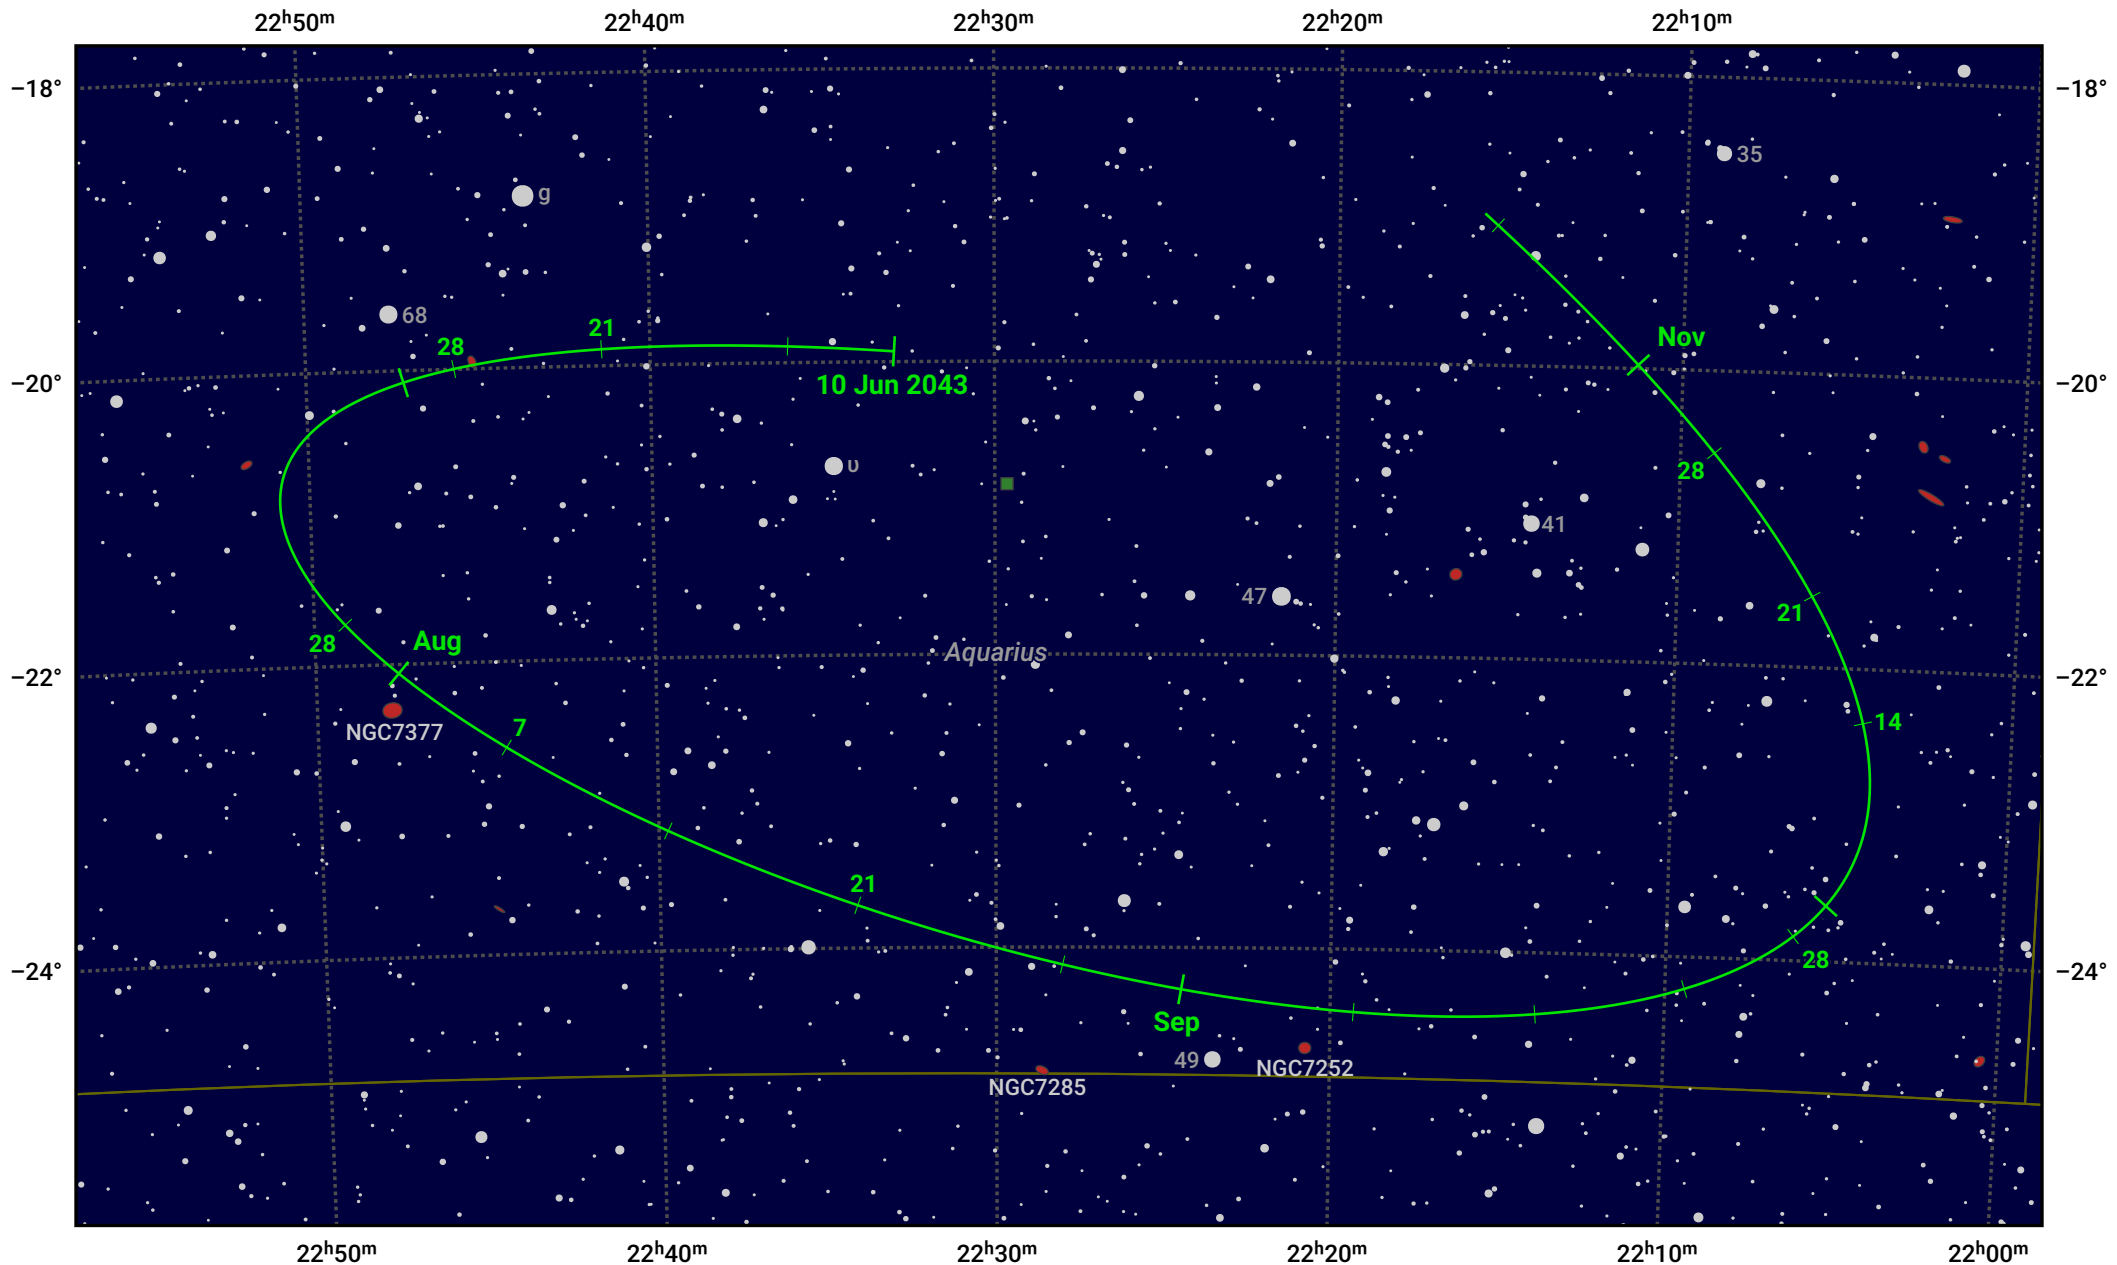

The path of Asteroid 68 Leto around opposition on 24 Aug 2043

© Dominic Ford 2011–2024. Date markers placed at midnight UTC. Downloaded from <https://in-the-sky.org>

Magnitude scale: 11.0 10.0 9.0 8.0 7.0 6.0 5.0 4.0

— Ecliptic Plane

- Galaxy
- Bright nebula
- Open cluster
- ⊕ Globular cluster

Date	Mag	Phase
2043 Jul 1	10.9	96%
2043 Jul 28	10.2	99%
2043 Aug 1	10.1	99%
2043 Sep 1	9.8	100%
2043 Oct 1	10.4	98%
2043 Nov 1	11.0	96%