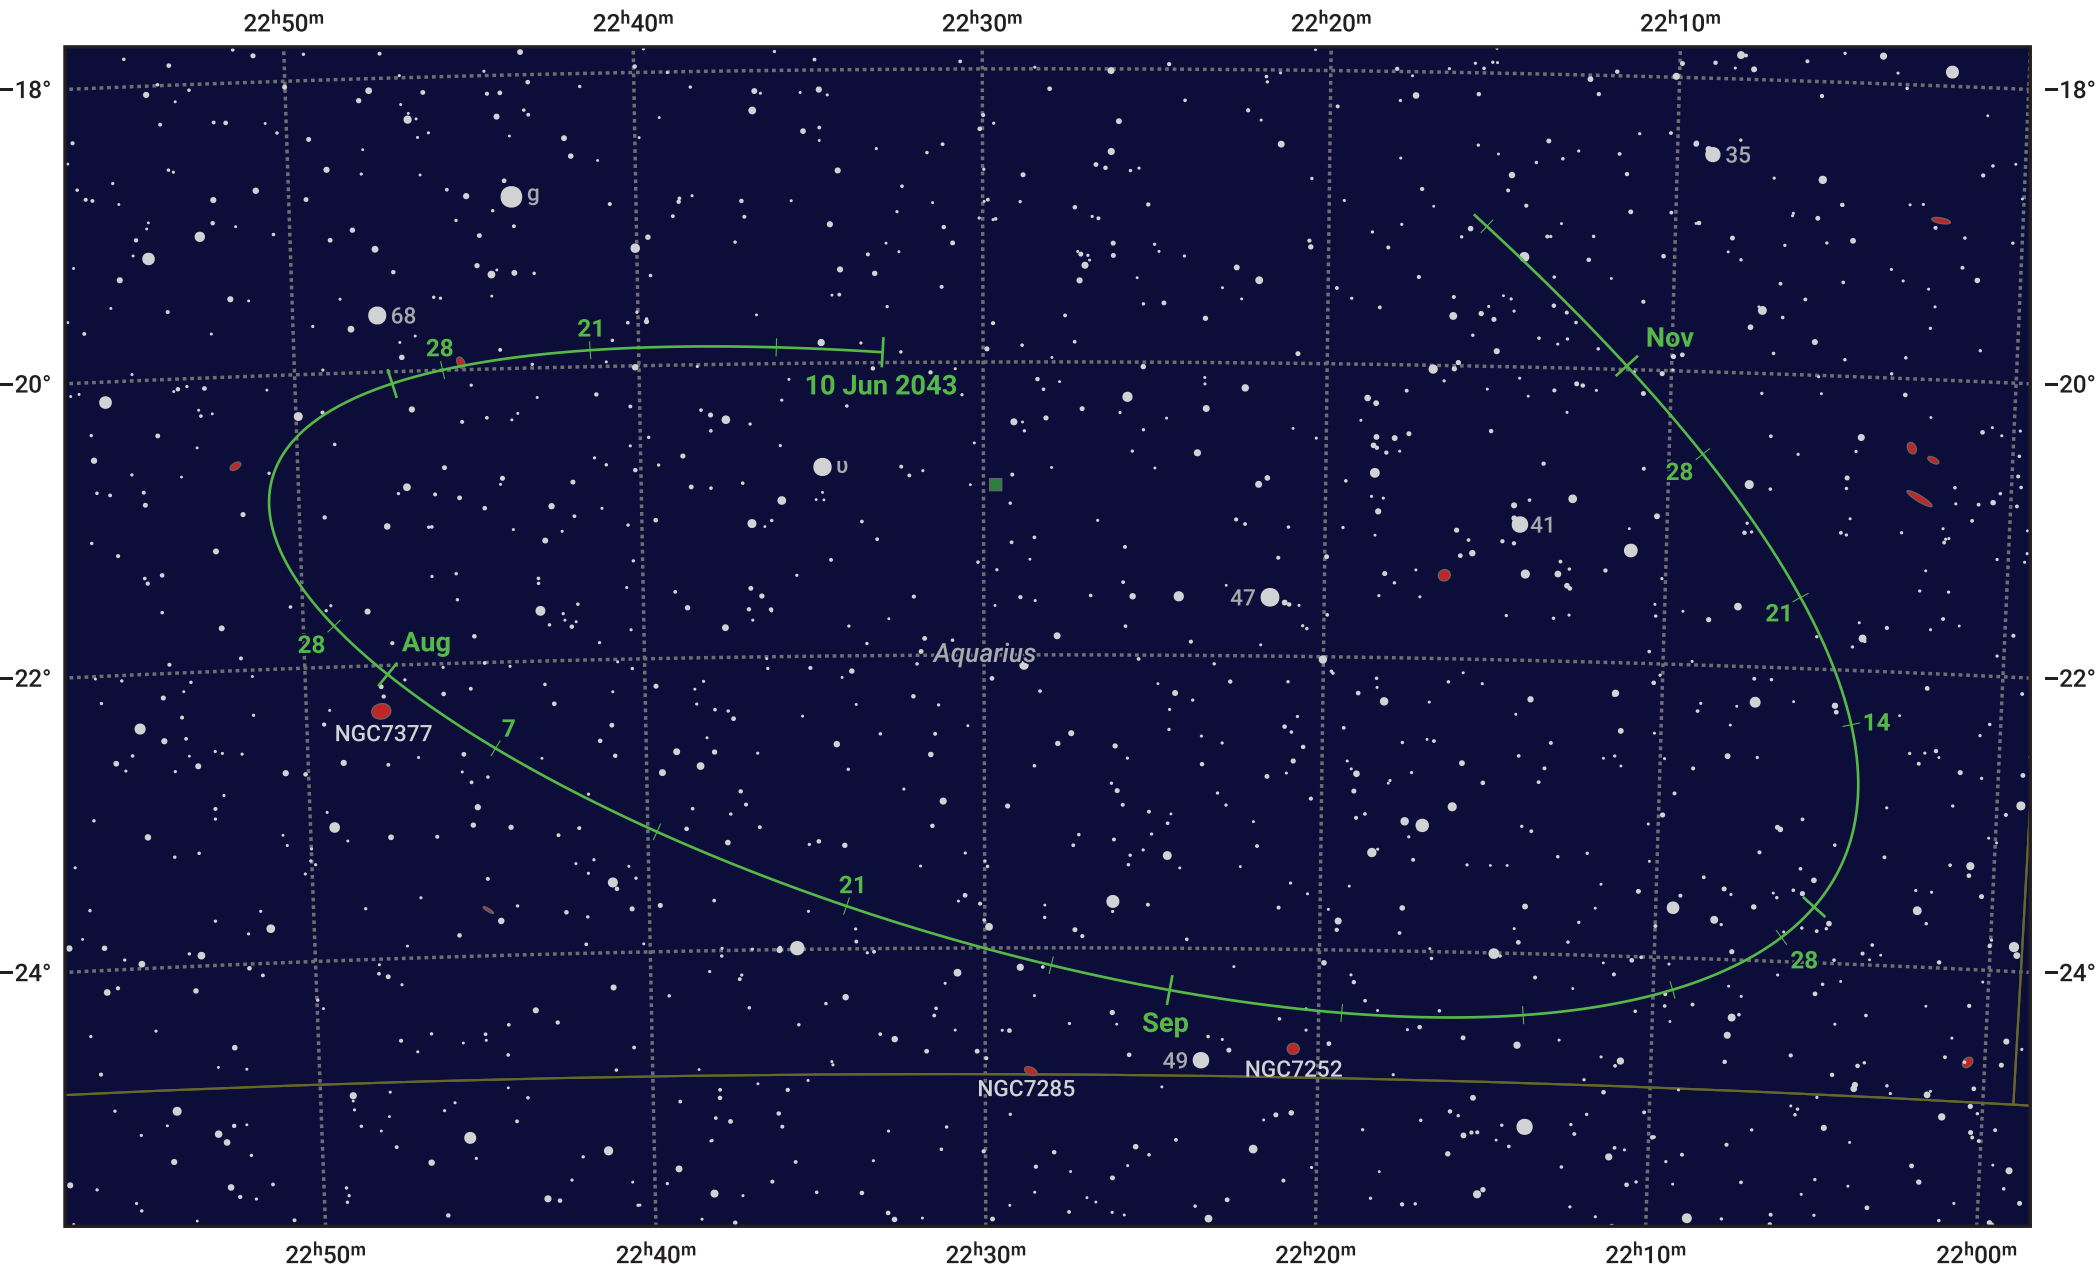

The path of Asteroid 68 Leto around opposition on 24 Aug 2043

© Dominic Ford 2011–2024. Date markers placed at midnight UTC. Downloaded from <https://in-the-sky.org>

Magnitude scale: 11.0 10.0 9.0 8.0 7.0 6.0 5.0 4.0

— Ecliptic Plane

- Galaxy
- Bright nebula
- Open cluster
- Globular cluster

Date	Mag	Phase
2043 Jul 1	10.9	96%
2043 Jul 28	10.2	99%
2043 Aug 1	10.1	99%
2043 Sep 1	9.8	100%
2043 Oct 1	10.4	98%
2043 Nov 1	11.0	96%