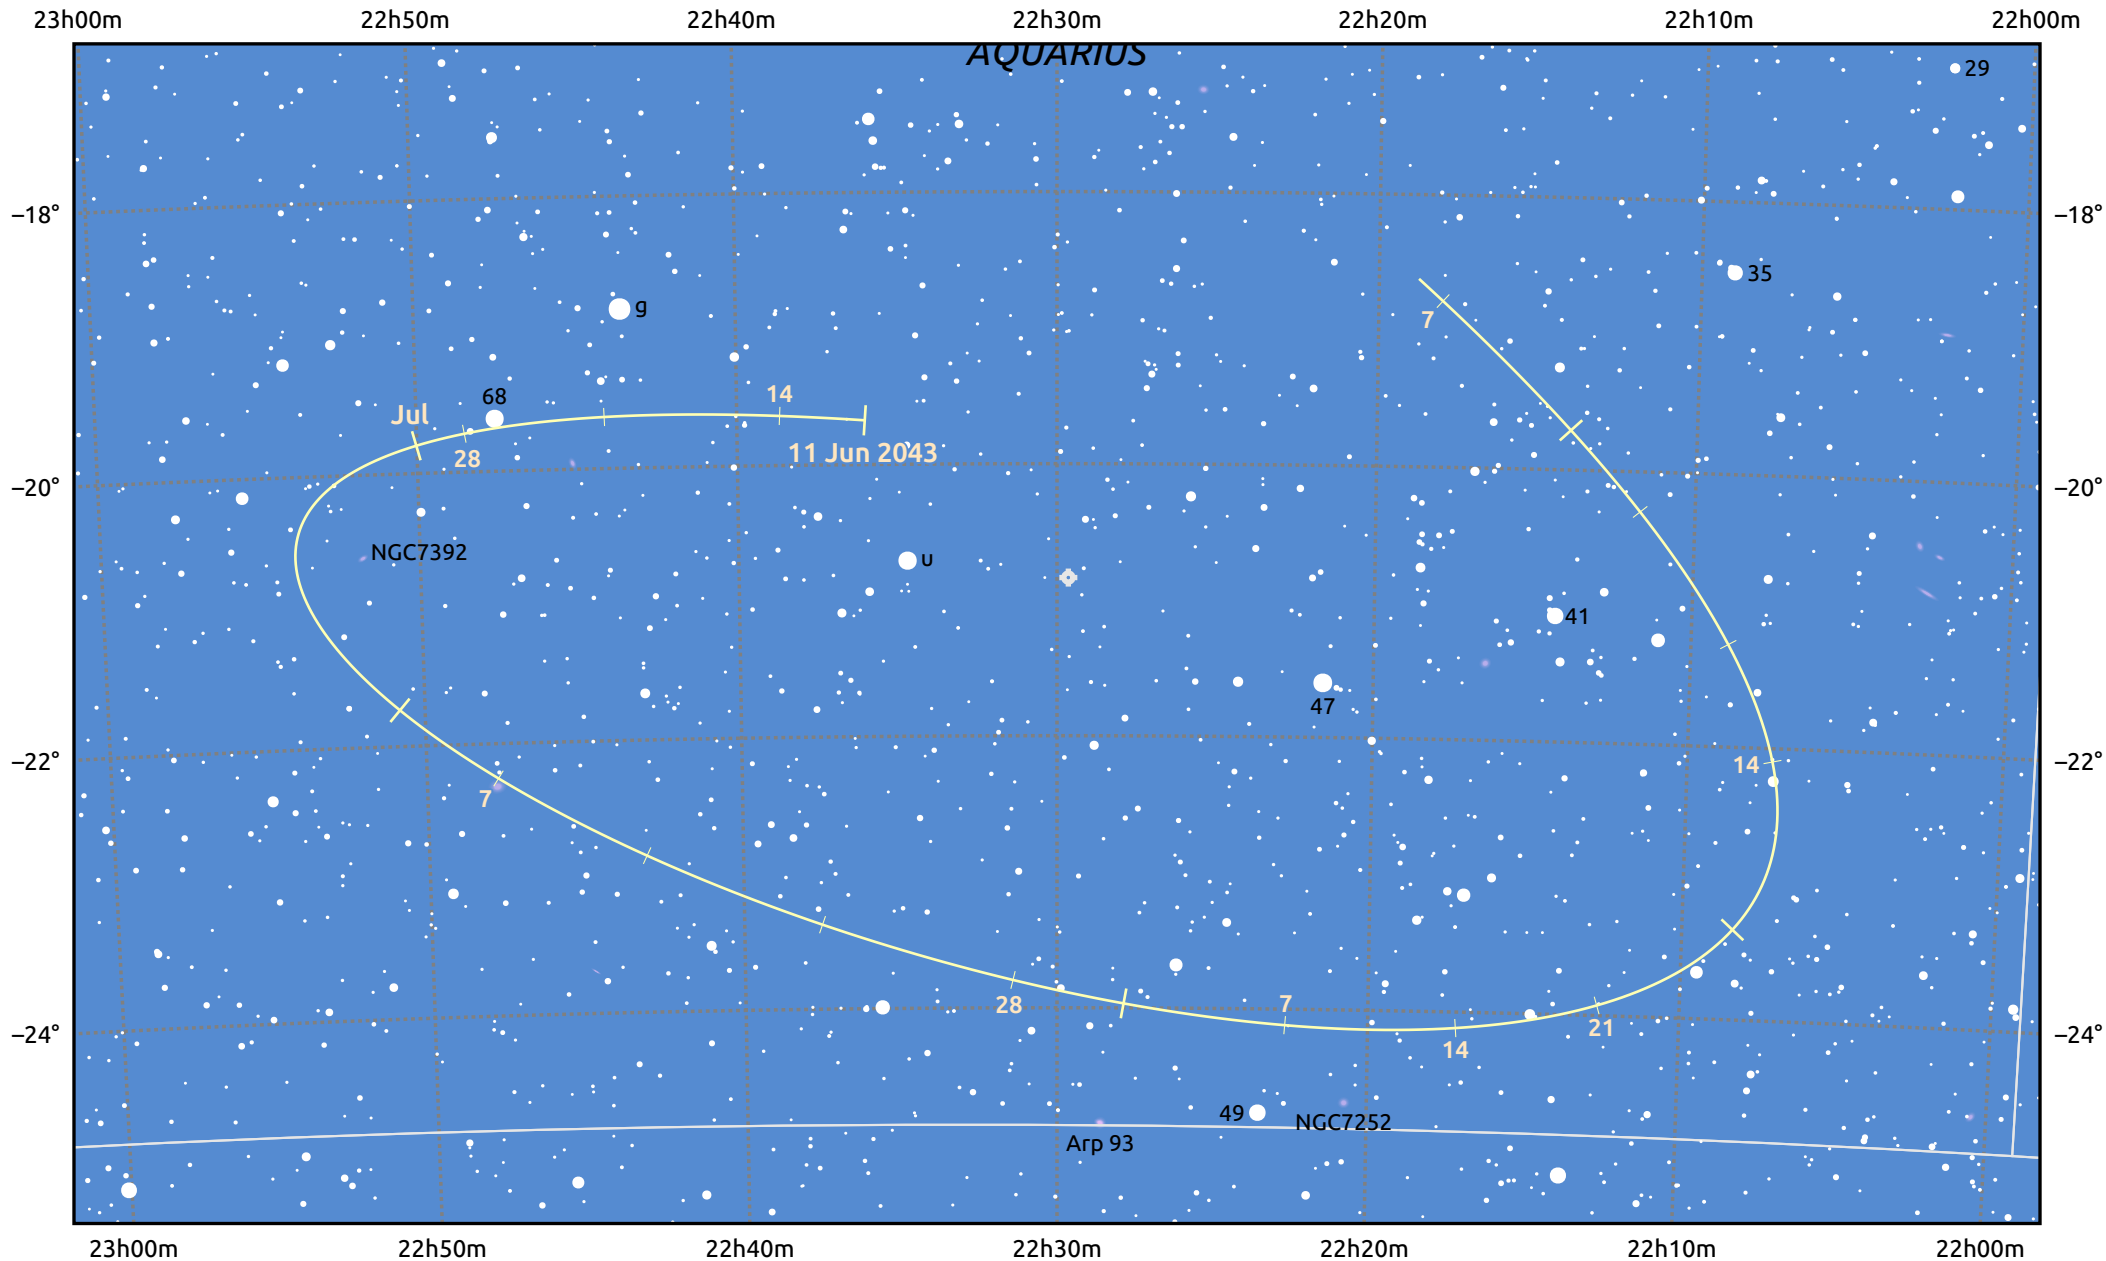

The path of Asteroid 68 Leto around opposition on 25 Aug 2043

© Dominic Ford 2011–2025. Date markers placed at midnight UTC. Downloaded from <https://in-the-sky.org>

Magnitude scale: · 11.0 · 10.0 · 9.0 · 8.0 · 7.0 · 6.0 ● 5.0 ●● 4.0

— Ecliptic Plane

Galaxy Bright nebula Open cluster Globular cluster Planetary nebula

Date	Mag	Phase
2043 Jul 1	10.9	96%
2043 Jul 28	10.2	98%
2043 Aug 1	10.1	99%
2043 Sep 1	9.8	100%
2043 Oct 1	10.4	98%
2043 Nov 1	11.0	96%