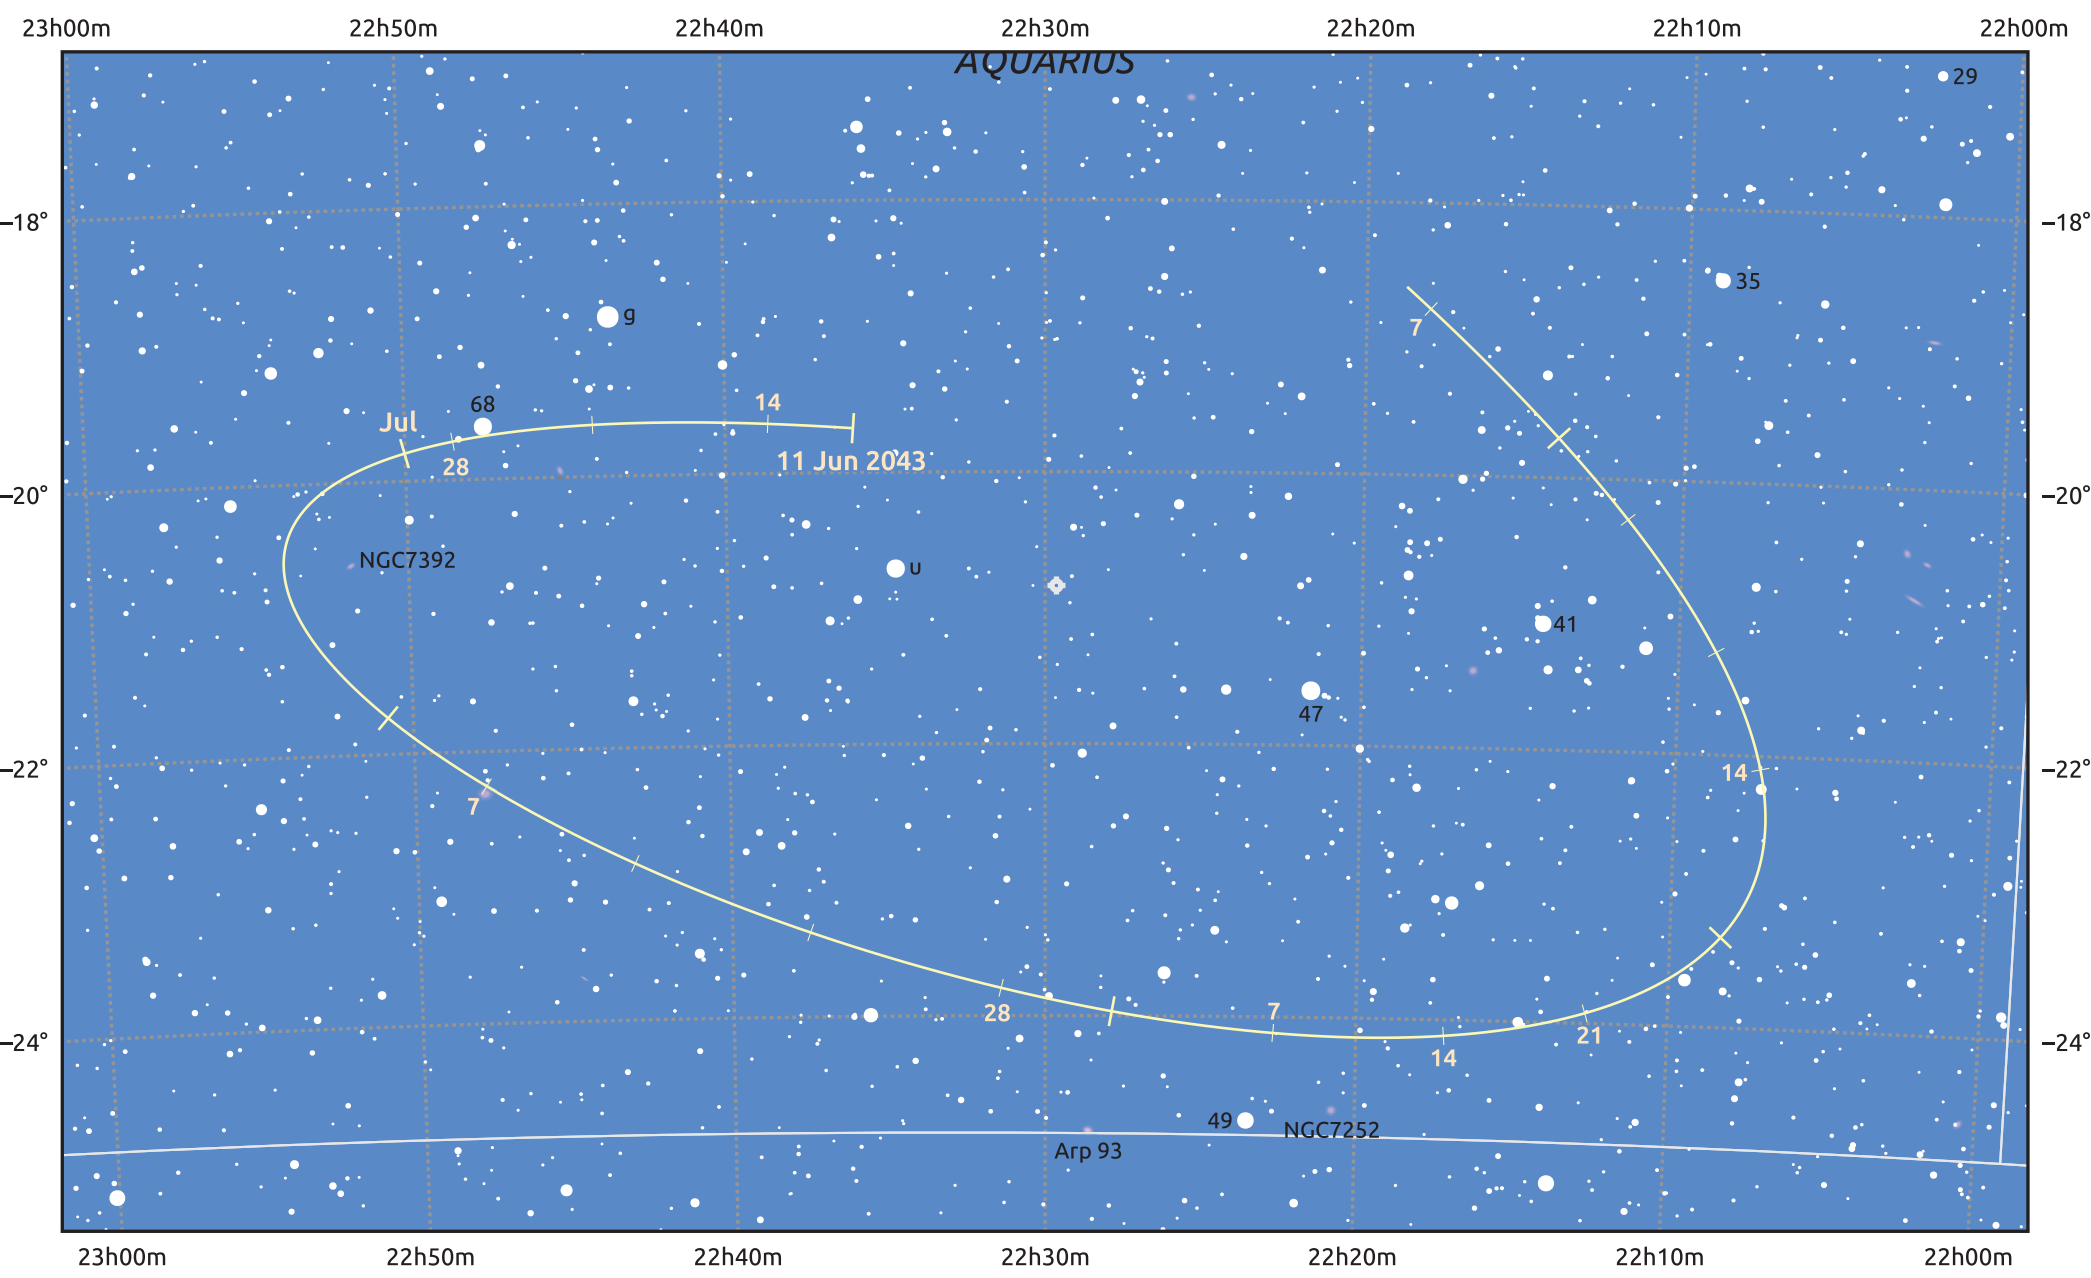

# The path of Asteroid 68 Leto around opposition on 25 Aug 2043

© Dominic Ford 2011–2025. Date markers placed at midnight UTC. Downloaded from <https://in-the-sky.org>

Magnitude scale: 11.0 10.0 9.0 8.0 7.0 6.0 5.0 4.0

— Ecliptic Plane

Galaxy Bright nebula Open cluster Globular cluster Planetary nebula

Date	Mag	Phase
2043 Jul 1	10.9	96%
2043 Jul 28	10.2	98%
2043 Aug 1	10.1	99%
2043 Sep 1	9.8	100%
2043 Oct 1	10.4	98%
2043 Nov 1	11.0	96%