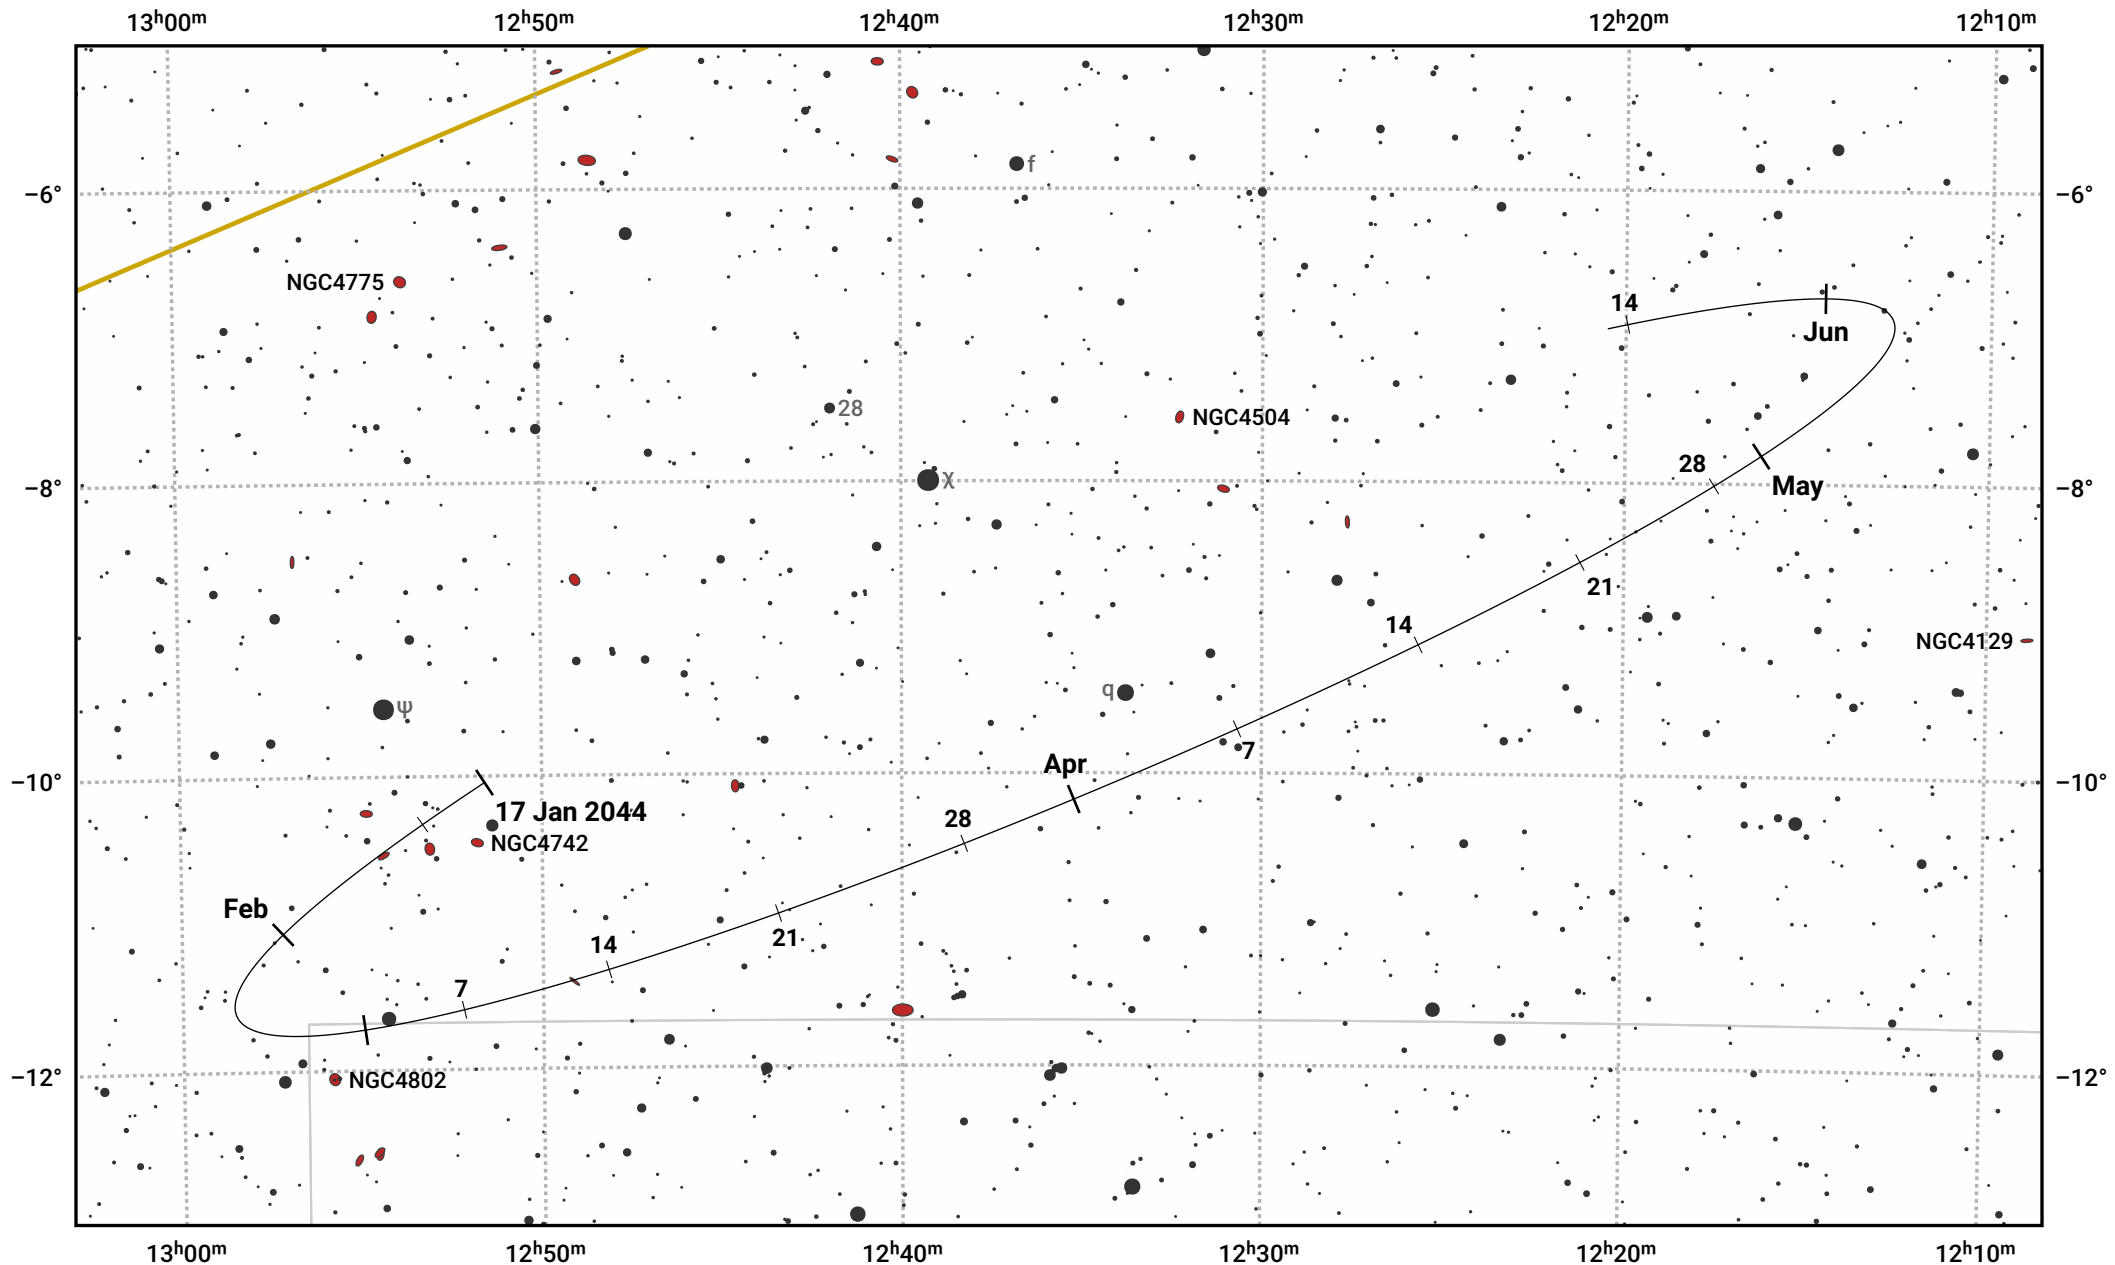

The path of Asteroid 10 Hygiea around opposition on 1 Apr 2024

© Dominic Ford 2011–2024. Date markers placed at midnight UTC. Downloaded from <https://in-the-sky.org>

Magnitude scale: 11.0 10.0 9.0 8.0 7.0 6.0 5.0 4.0

Ecliptic Plane

Galaxy
 Bright nebula
 Open cluster
 Globular cluster

Date	Mag
2044 Feb 1	10.8
2044 Mar 1	10.2
2044 Mar 11	10.0
2044 Apr 1	9.5
2044 May 1	10.1
2044 Jun 1	10.6