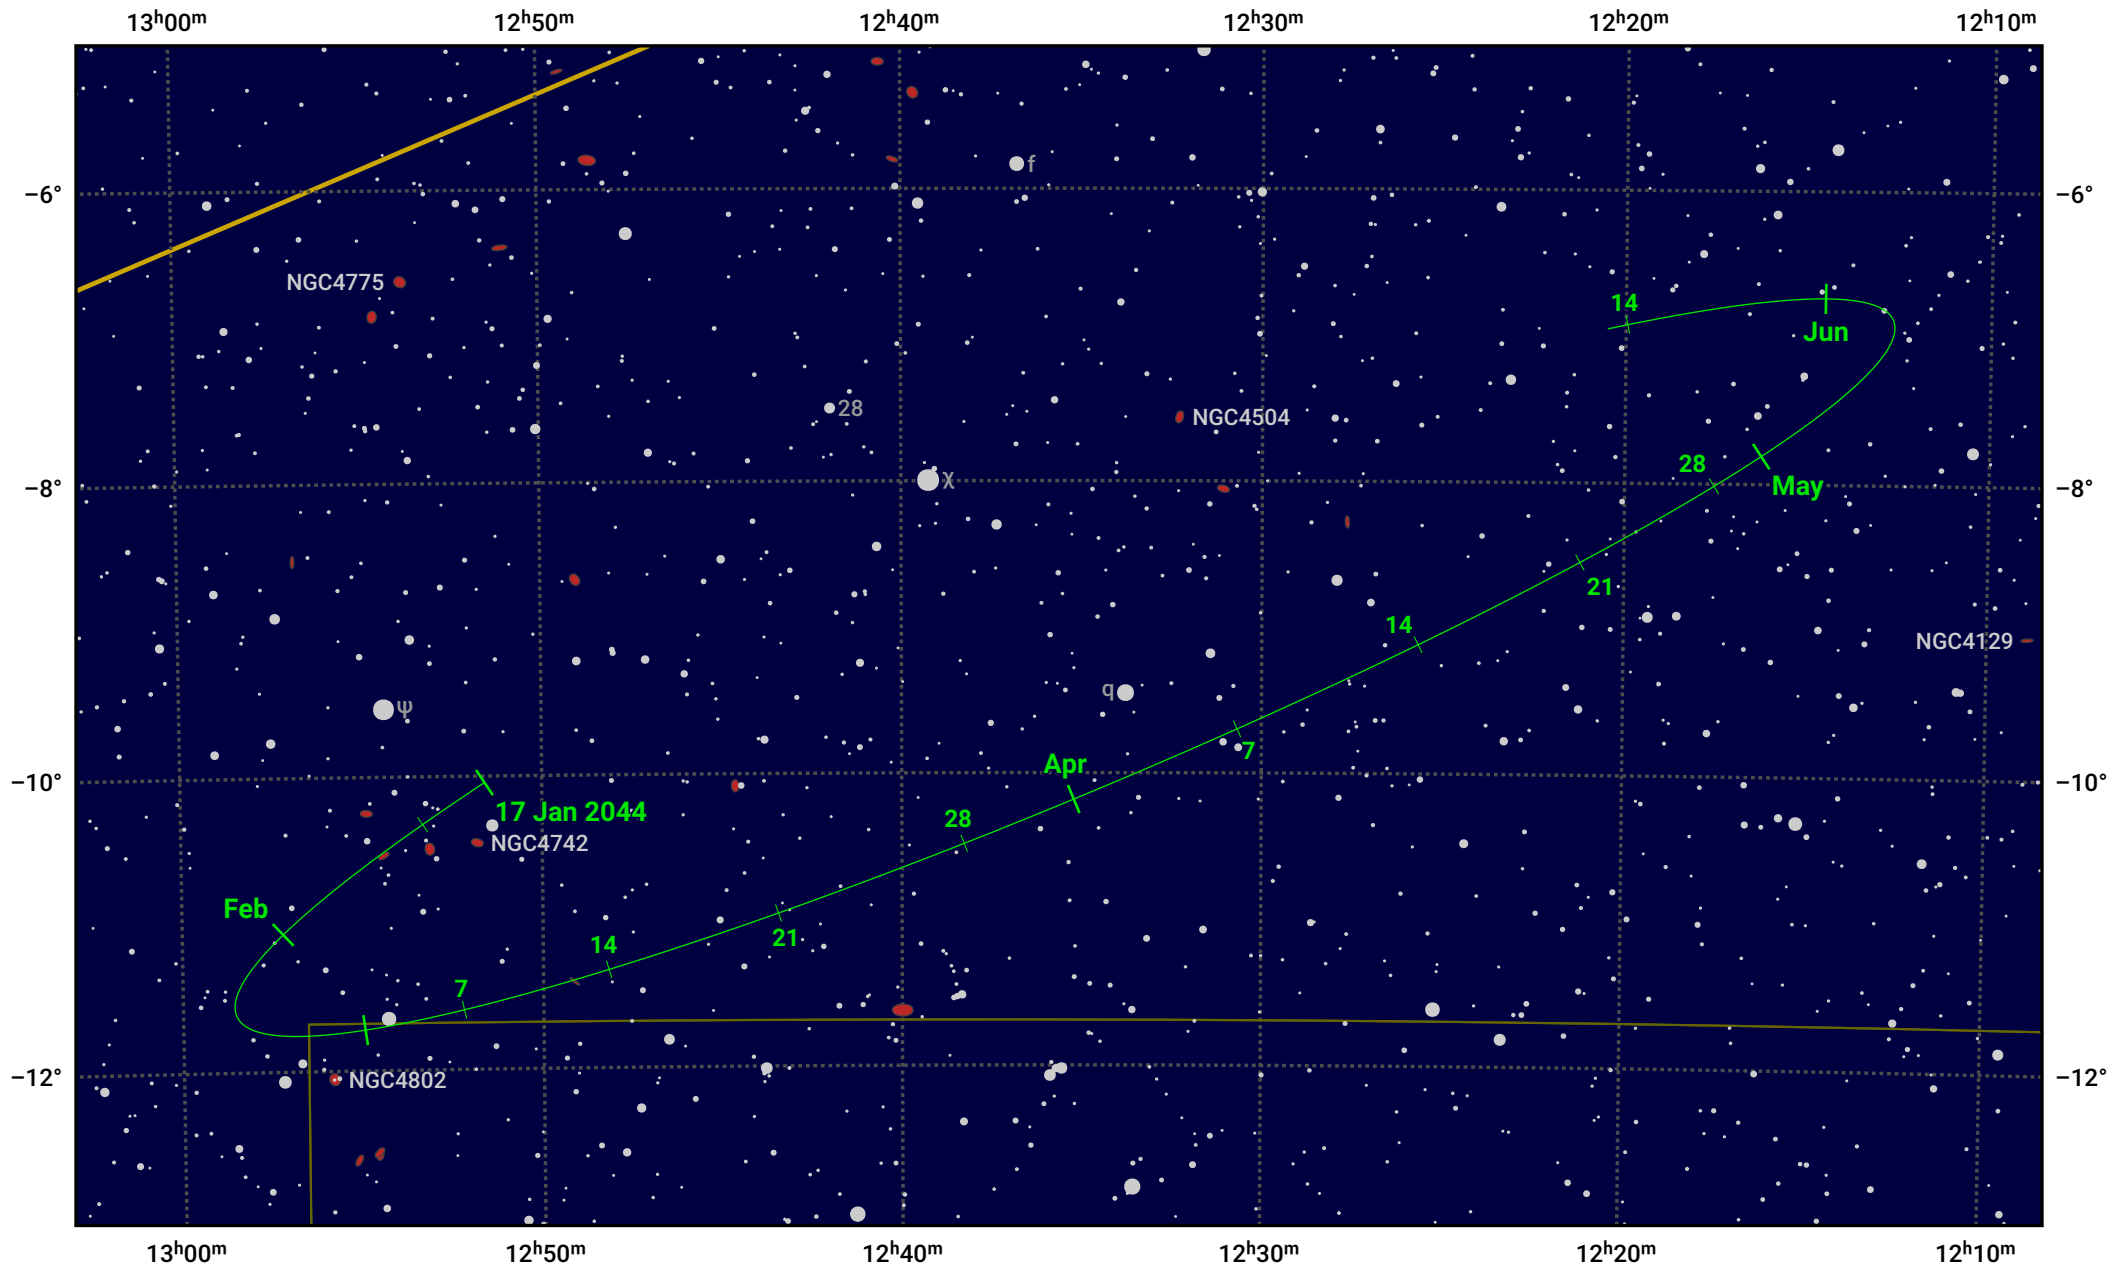

The path of Asteroid 10 Hygiea around opposition on 1 Apr 2024

© Dominic Ford 2011–2024. Date markers placed at midnight UTC. Downloaded from <https://in-the-sky.org>

Magnitude scale: 11.0 10.0 9.0 8.0 7.0 6.0 5.0 4.0

— Ecliptic Plane

Galaxy Bright nebula Open cluster Globular cluster

Date	Mag
2024 Feb 1	10.8
2024 Mar 1	10.2
2024 Mar 11	10.0
2024 Apr 1	9.5
2024 May 1	10.1
2024 Jun 1	10.6