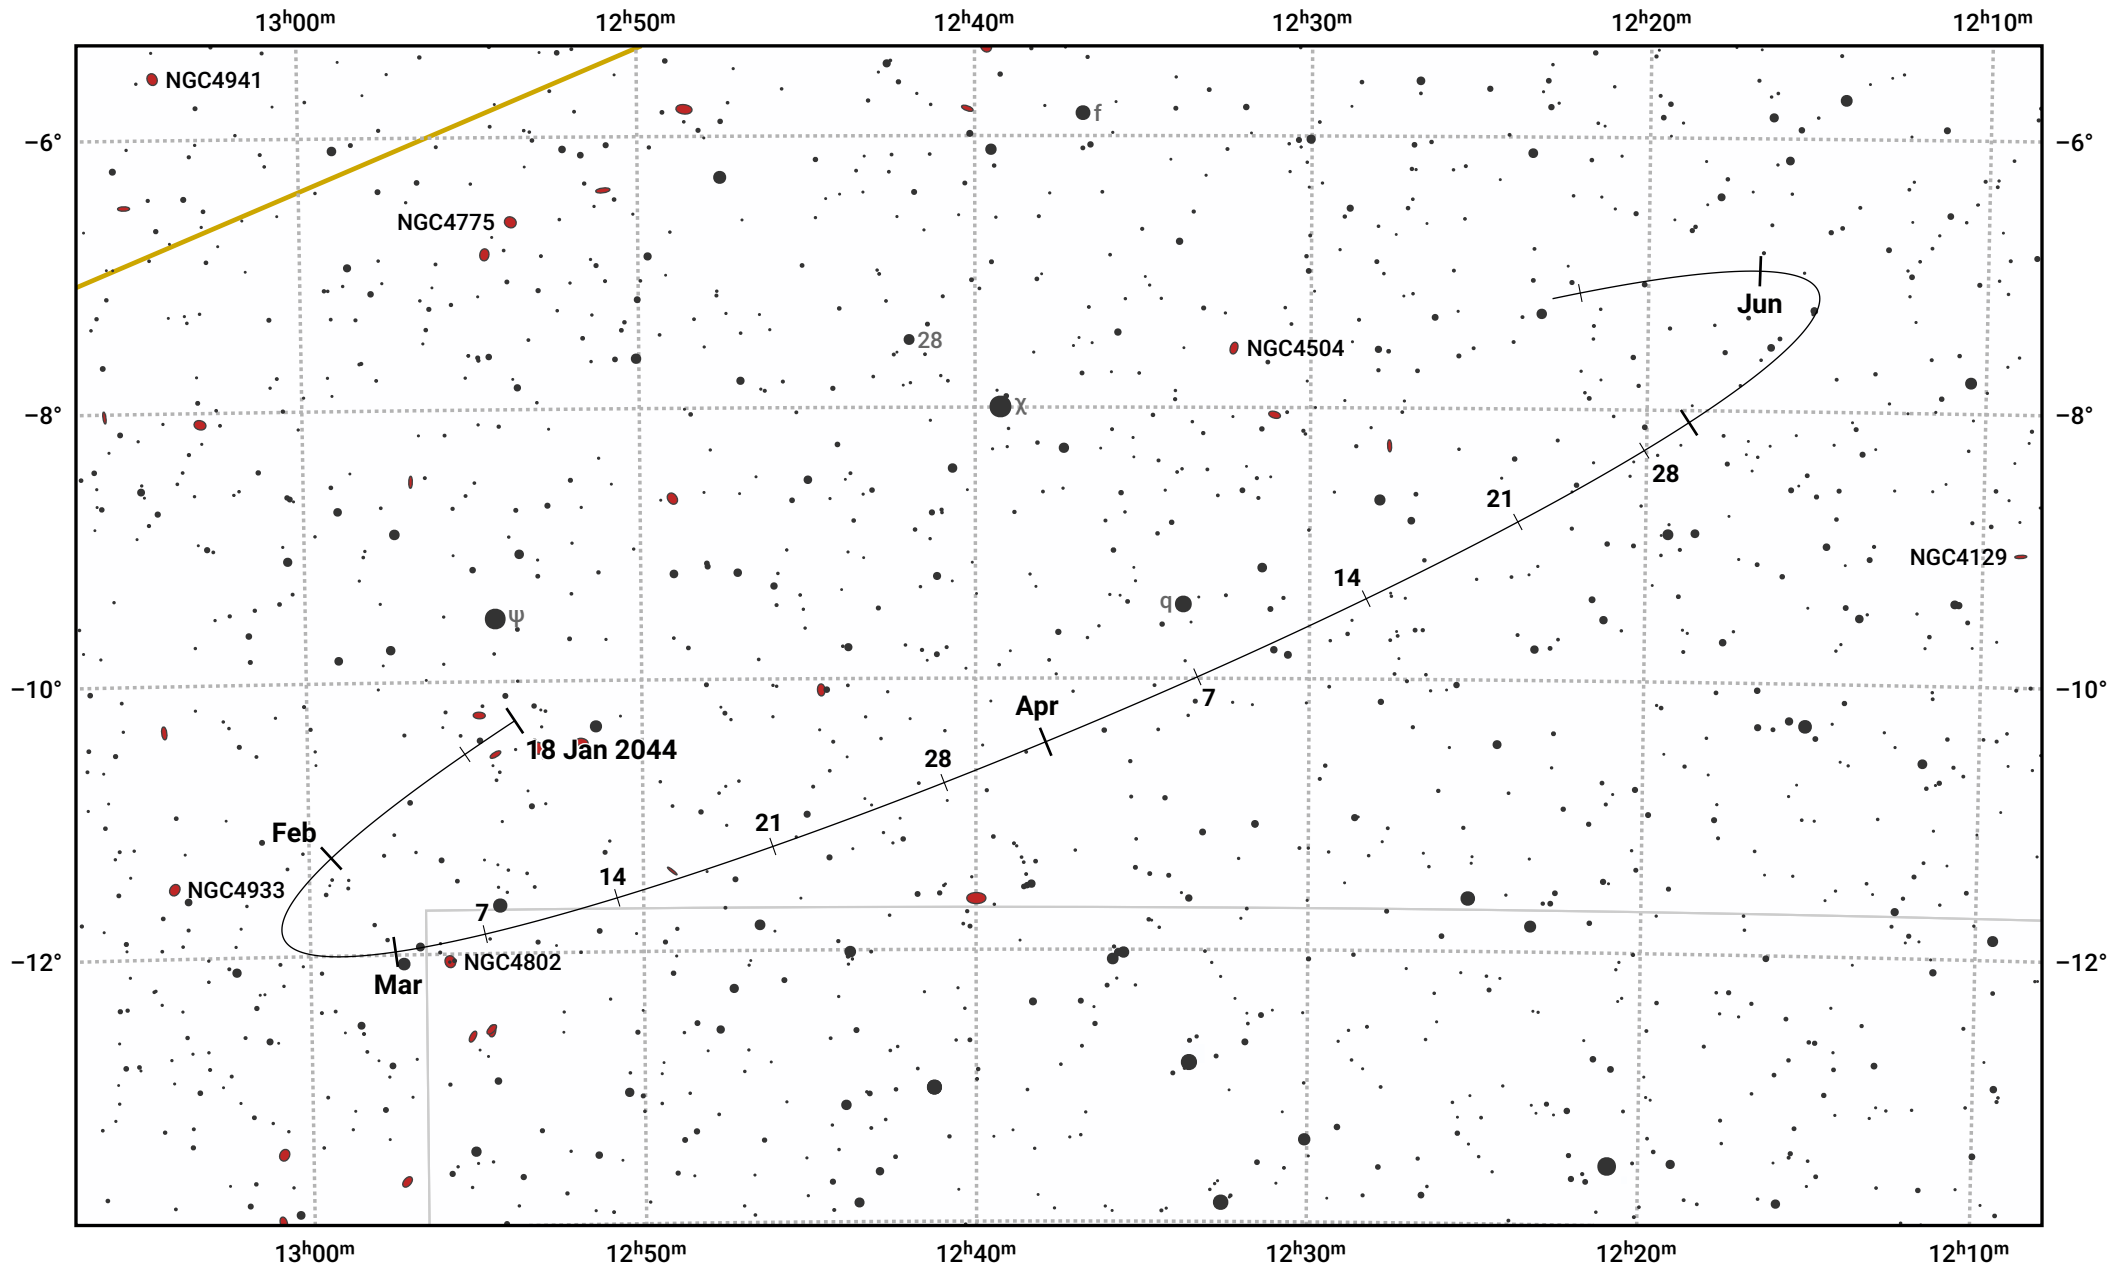

The path of Asteroid 10 Hygiea around opposition on 2 Apr 2024

© Dominic Ford 2011–2024. Date markers placed at midnight UTC. Downloaded from <https://in-the-sky.org>

Magnitude scale: • 11.0 • 10.0 • 9.0 • 8.0 • 7.0 • 6.0 • 5.0 • 4.0

— Ecliptic Plane

● Galaxy ■ Bright nebula ● Open cluster ⊕ Globular cluster

Date	Mag
2024 Feb 1	10.8
2024 Mar 1	10.2
2024 Mar 11	10.0
2024 Apr 1	9.5
2024 May 1	10.1
2024 Jun 1	10.6