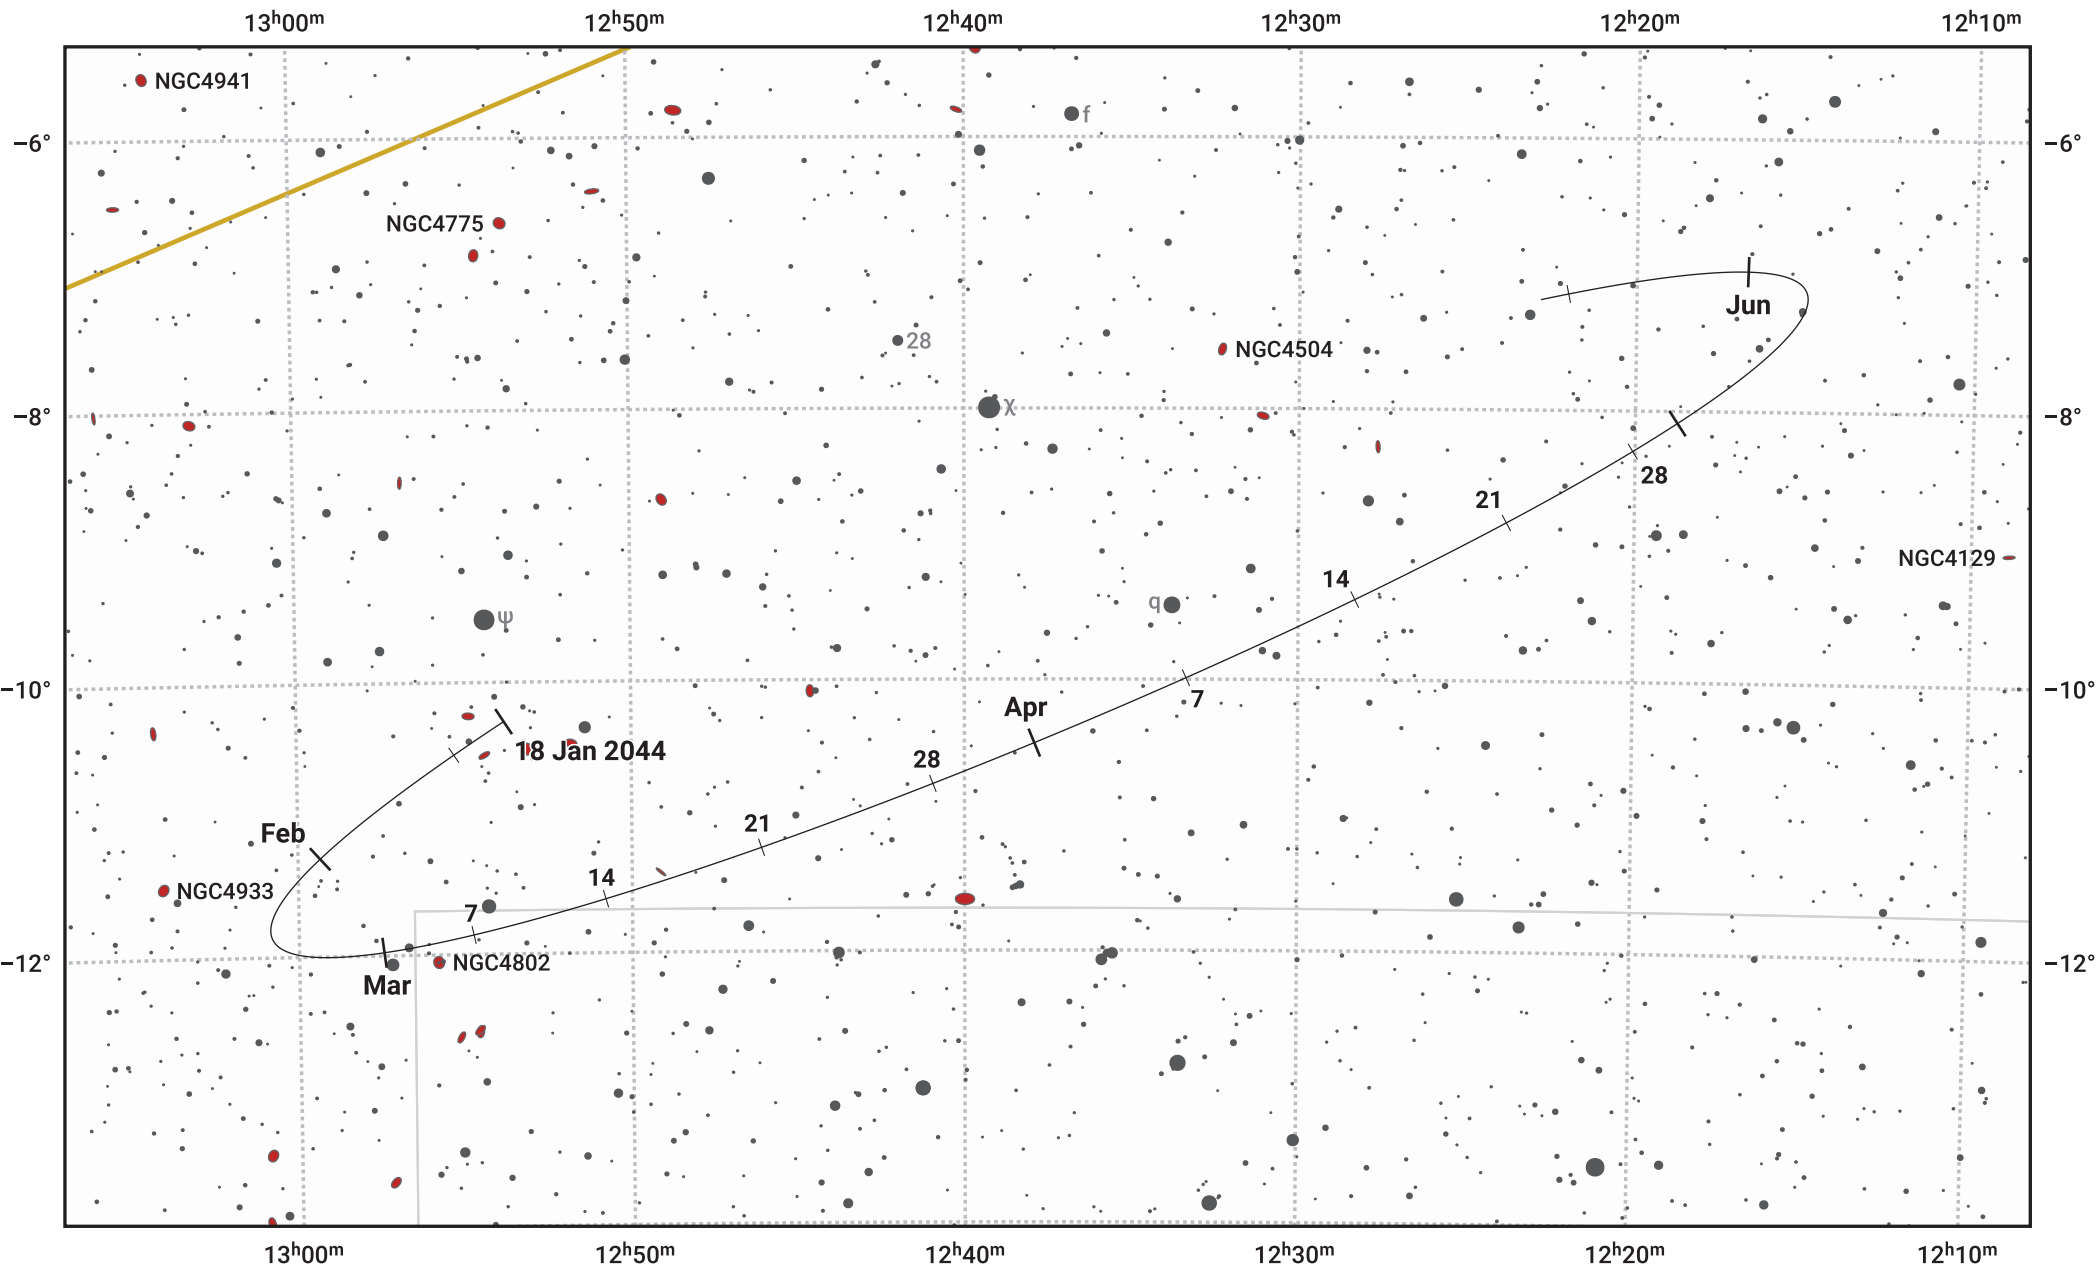

The path of Asteroid 10 Hygiea around opposition on 2 Apr 2044

© Dominic Ford 2011–2024. Date markers placed at midnight UTC. Downloaded from <https://in-the-sky.org>

Magnitude scale: 11.0 10.0 9.0 8.0 7.0 6.0 5.0 4.0

— Ecliptic Plane

- Galaxy
- Bright nebula
- Open cluster
- Globular cluster

Date	Mag
2044 Feb 1	10.8
2044 Mar 1	10.2
2044 Mar 11	10.0
2044 Apr 1	9.5
2044 May 1	10.1
2044 Jun 1	10.6