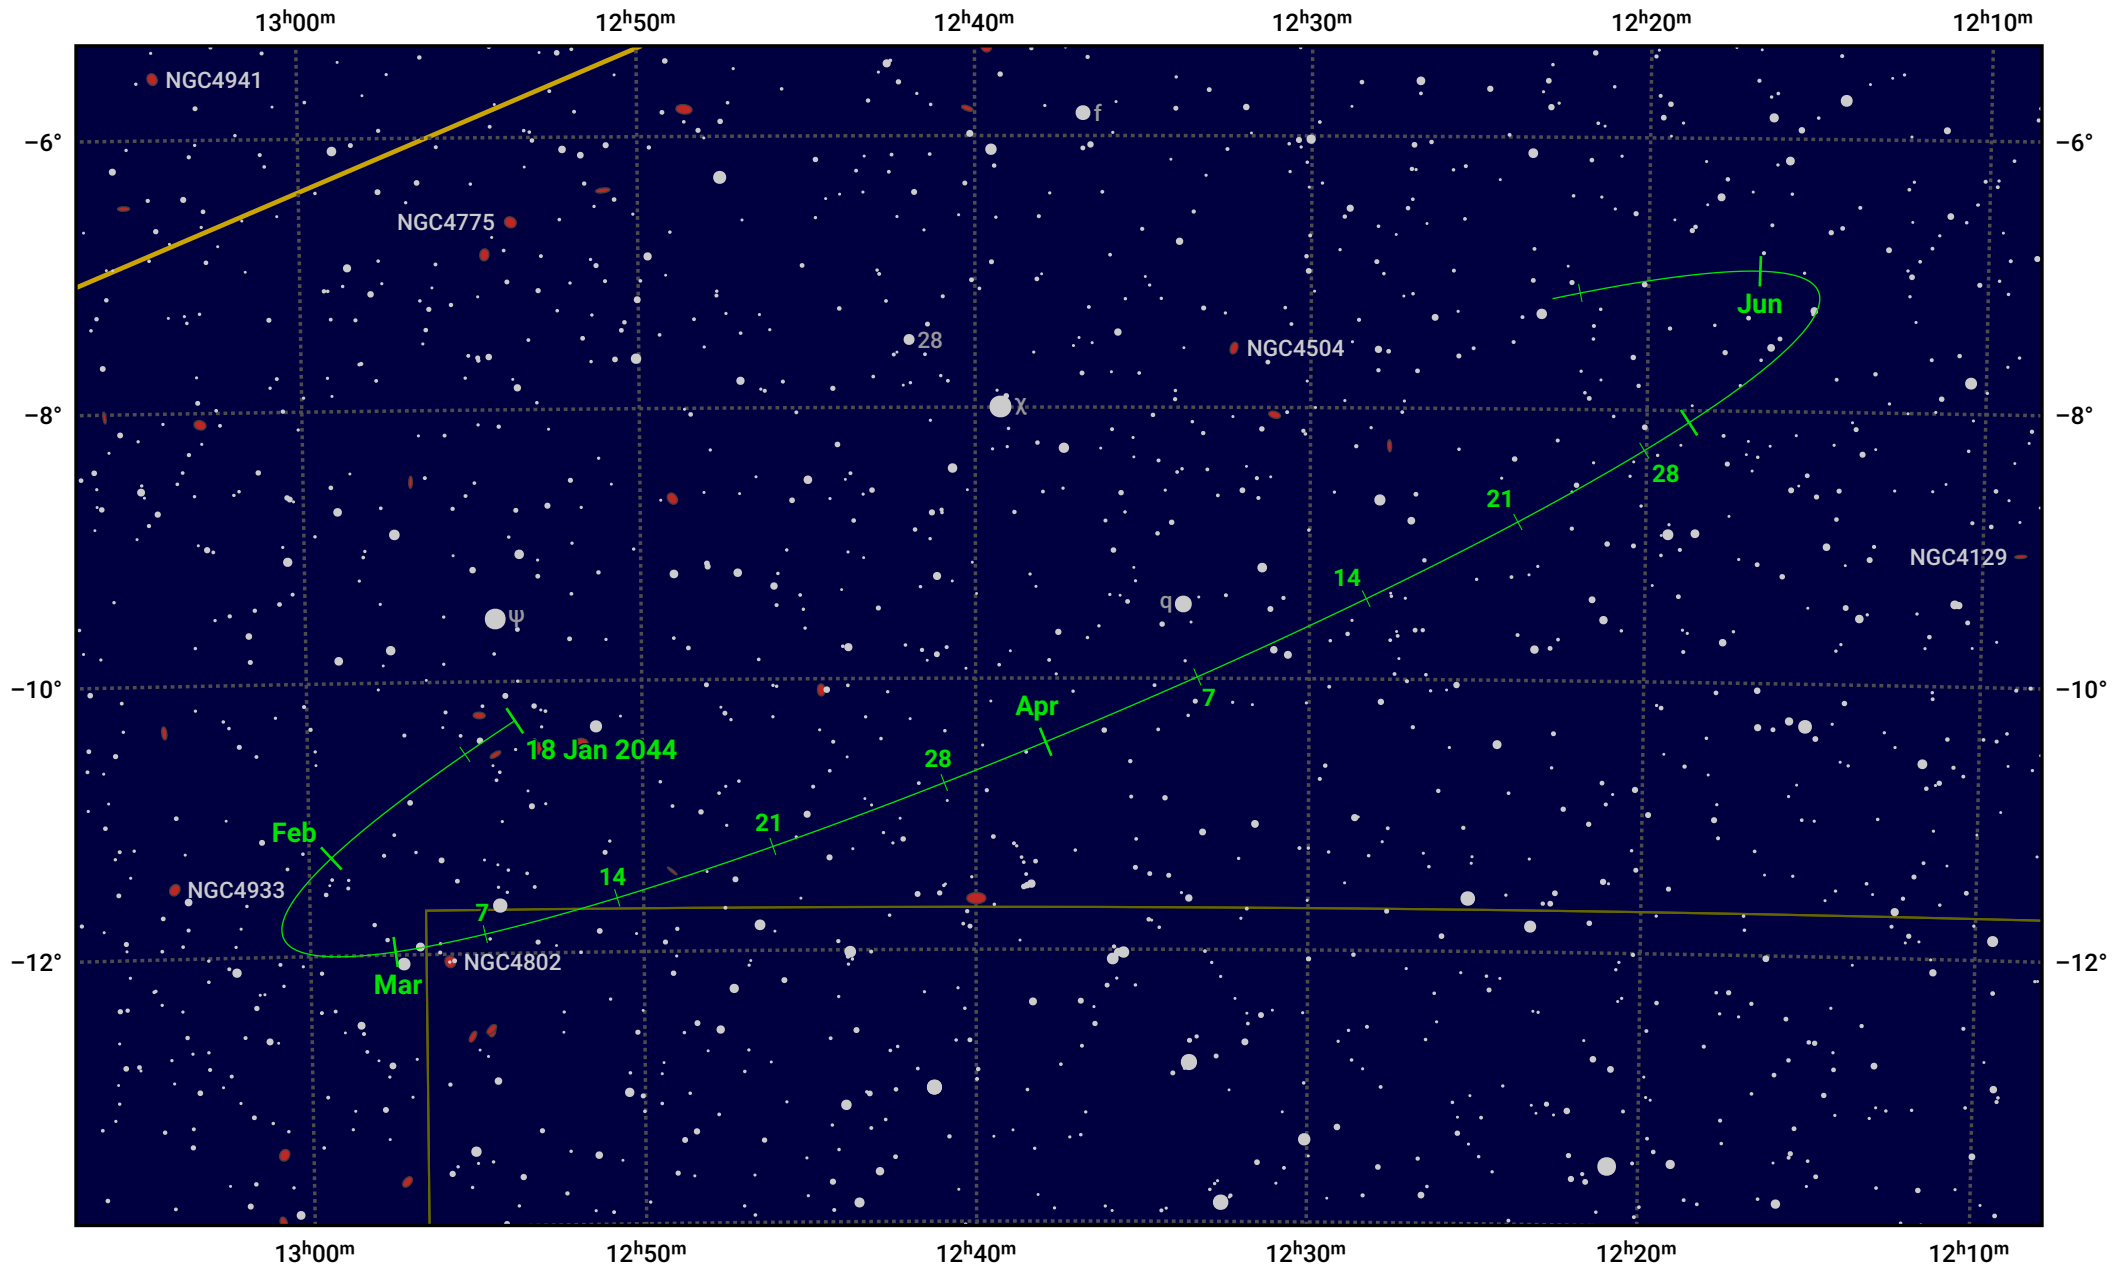

The path of Asteroid 10 Hygiea around opposition on 2 Apr 2024

© Dominic Ford 2011–2024. Date markers placed at midnight UTC. Downloaded from <https://in-the-sky.org>

Magnitude scale: · 11.0 · 10.0 · 9.0 · 8.0 · 7.0 ● 6.0 ● 5.0 ● 4.0

— Ecliptic Plane

● Galaxy ■ Bright nebula ● Open cluster ⊕ Globular cluster

Date	Mag
2044 Feb 1	10.8
2044 Mar 1	10.2
2044 Mar 11	10.0
2044 Apr 1	9.5
2044 May 1	10.1
2044 Jun 1	10.6