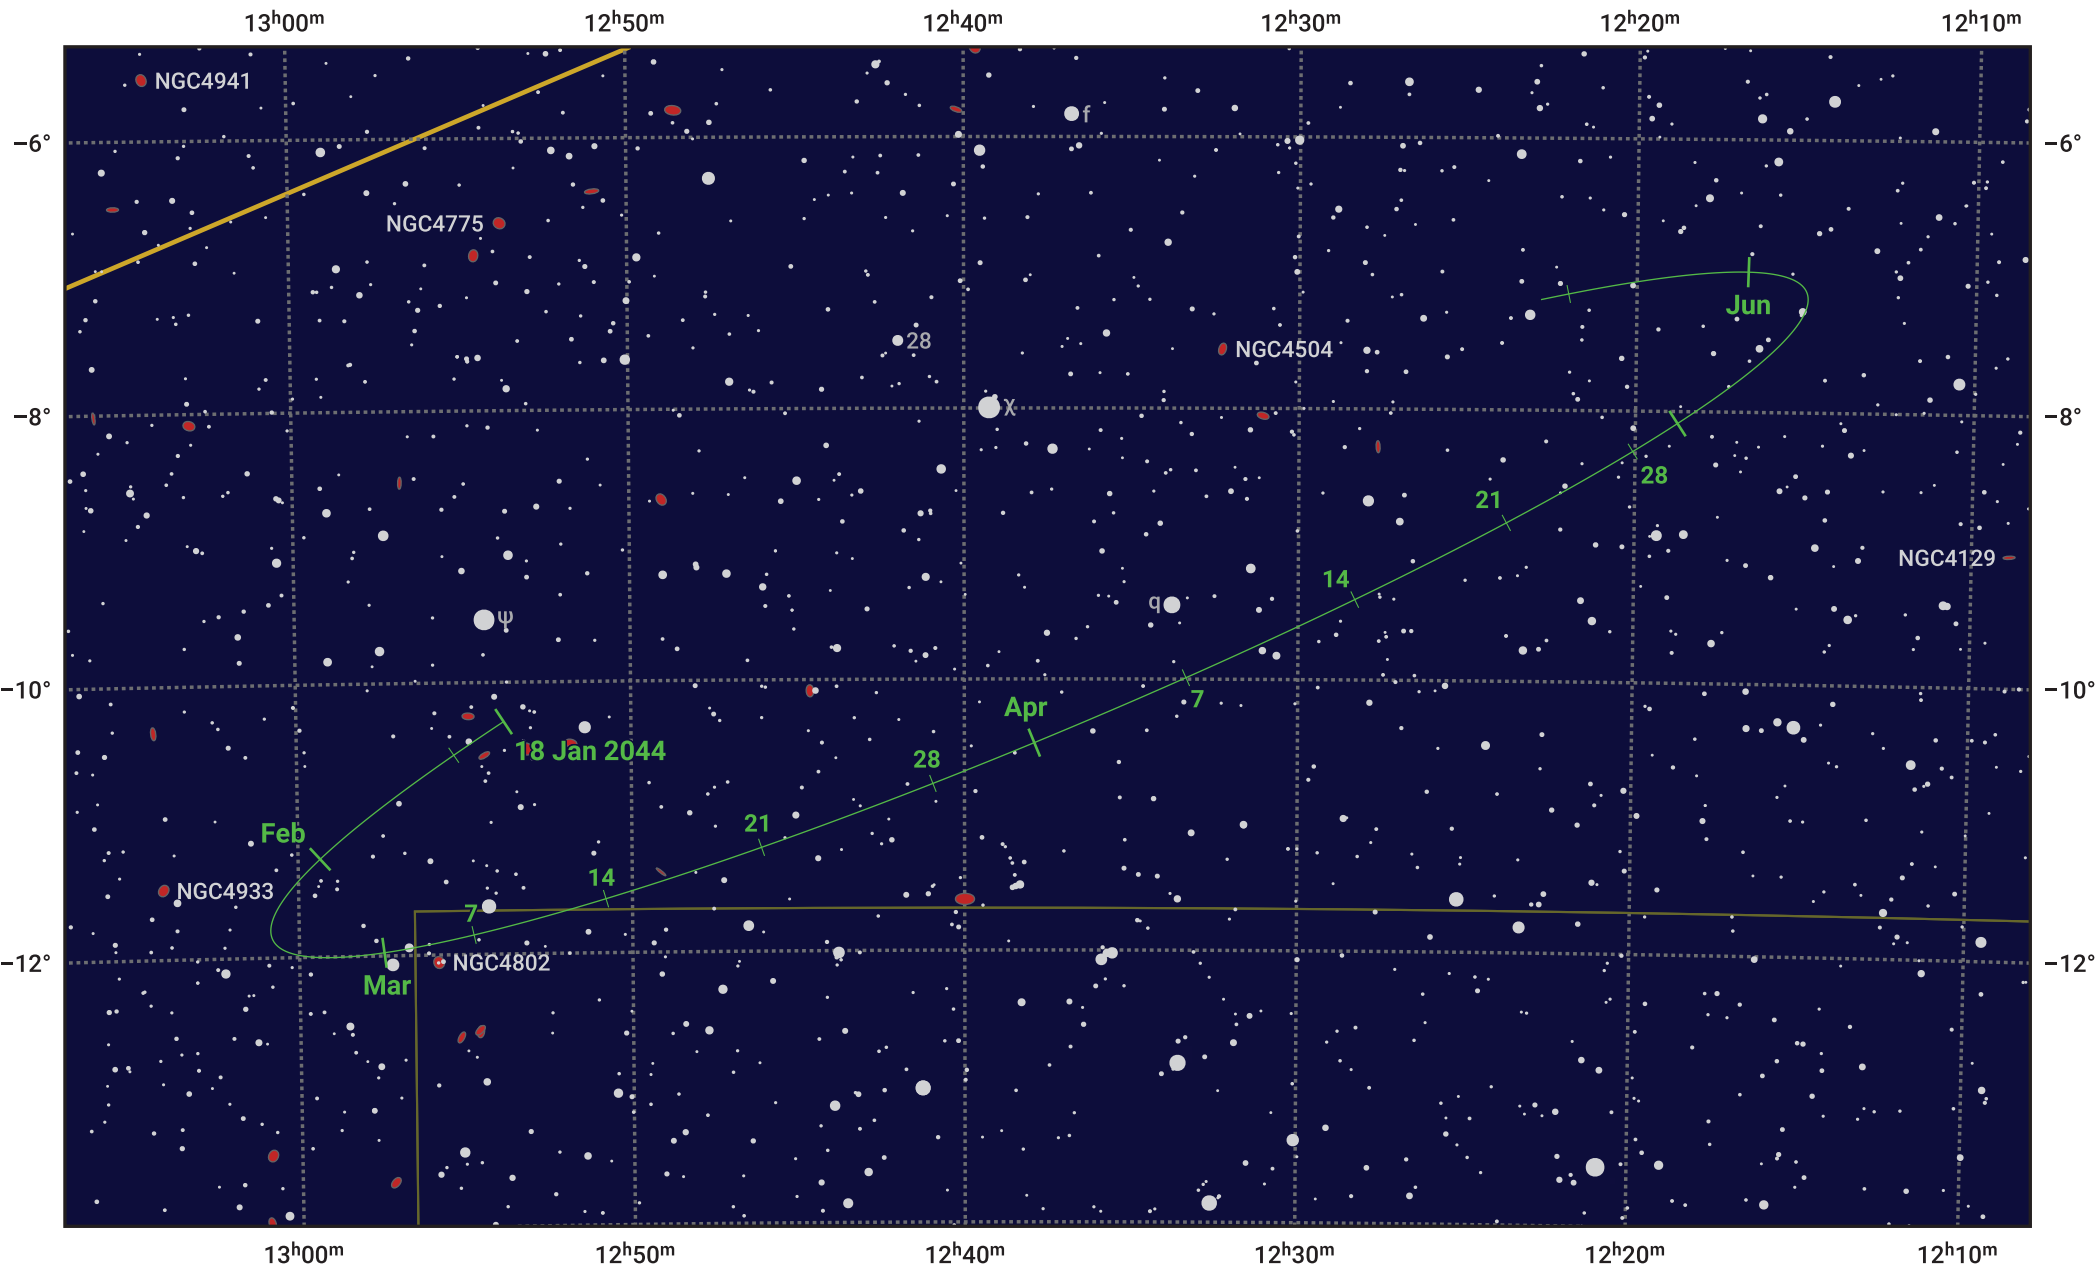

The path of Asteroid 10 Hygiea around opposition on 2 Apr 2044

© Dominic Ford 2011–2024. Date markers placed at midnight UTC. Downloaded from <https://in-the-sky.org>

Magnitude scale: 11.0 10.0 9.0 8.0 7.0 6.0 5.0 4.0

— Ecliptic Plane

- Galaxy
- Bright nebula
- Open cluster
- ⊕ Globular cluster

Date	Mag
2044 Feb 1	10.8
2044 Mar 1	10.2
2044 Mar 11	10.0
2044 Apr 1	9.5
2044 May 1	10.1
2044 Jun 1	10.6