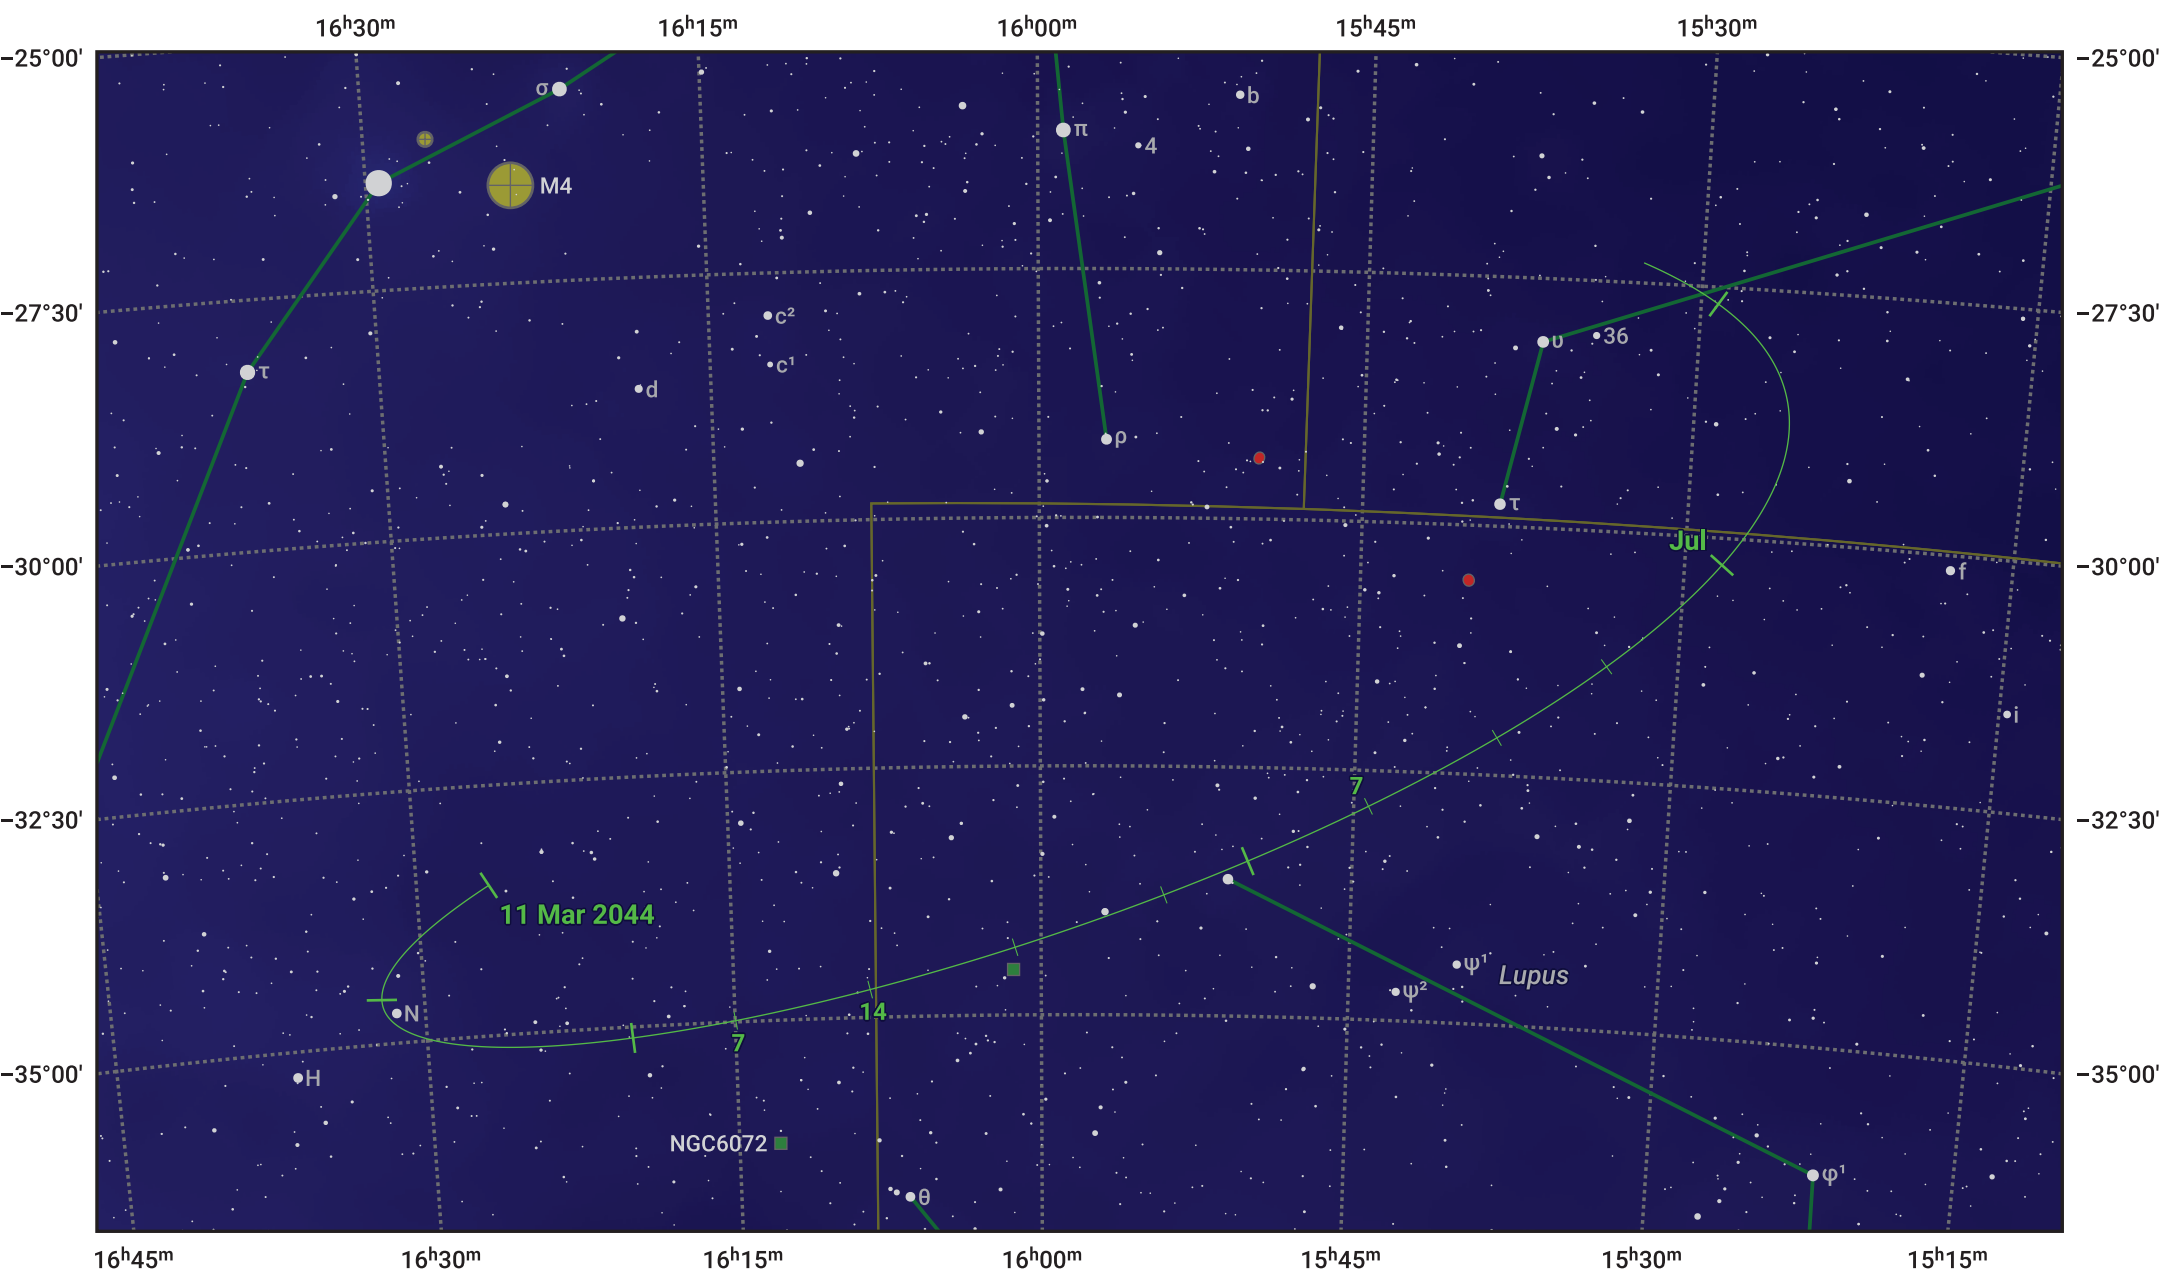

# The path of Asteroid 15 Eunomia around opposition on 25 May 2044

© Dominic Ford 2011–2024. Date markers placed at midnight UTC. Downloaded from <https://in-the-sky.org>

Magnitude scale: 10.0 9.0 8.0 7.0 6.0 5.0 4.0 3.0 2.0 1.0

— Ecliptic Plane

- Galaxy
- Bright nebula
- Open cluster
- ⊕ Globular cluster

Date	Mag
2044 Apr 1	10.7
2044 May 1	10.1
2044 May 8	10.0
2044 Jun 1	9.8
2044 Jul 1	10.2
2044 Aug 1	10.7