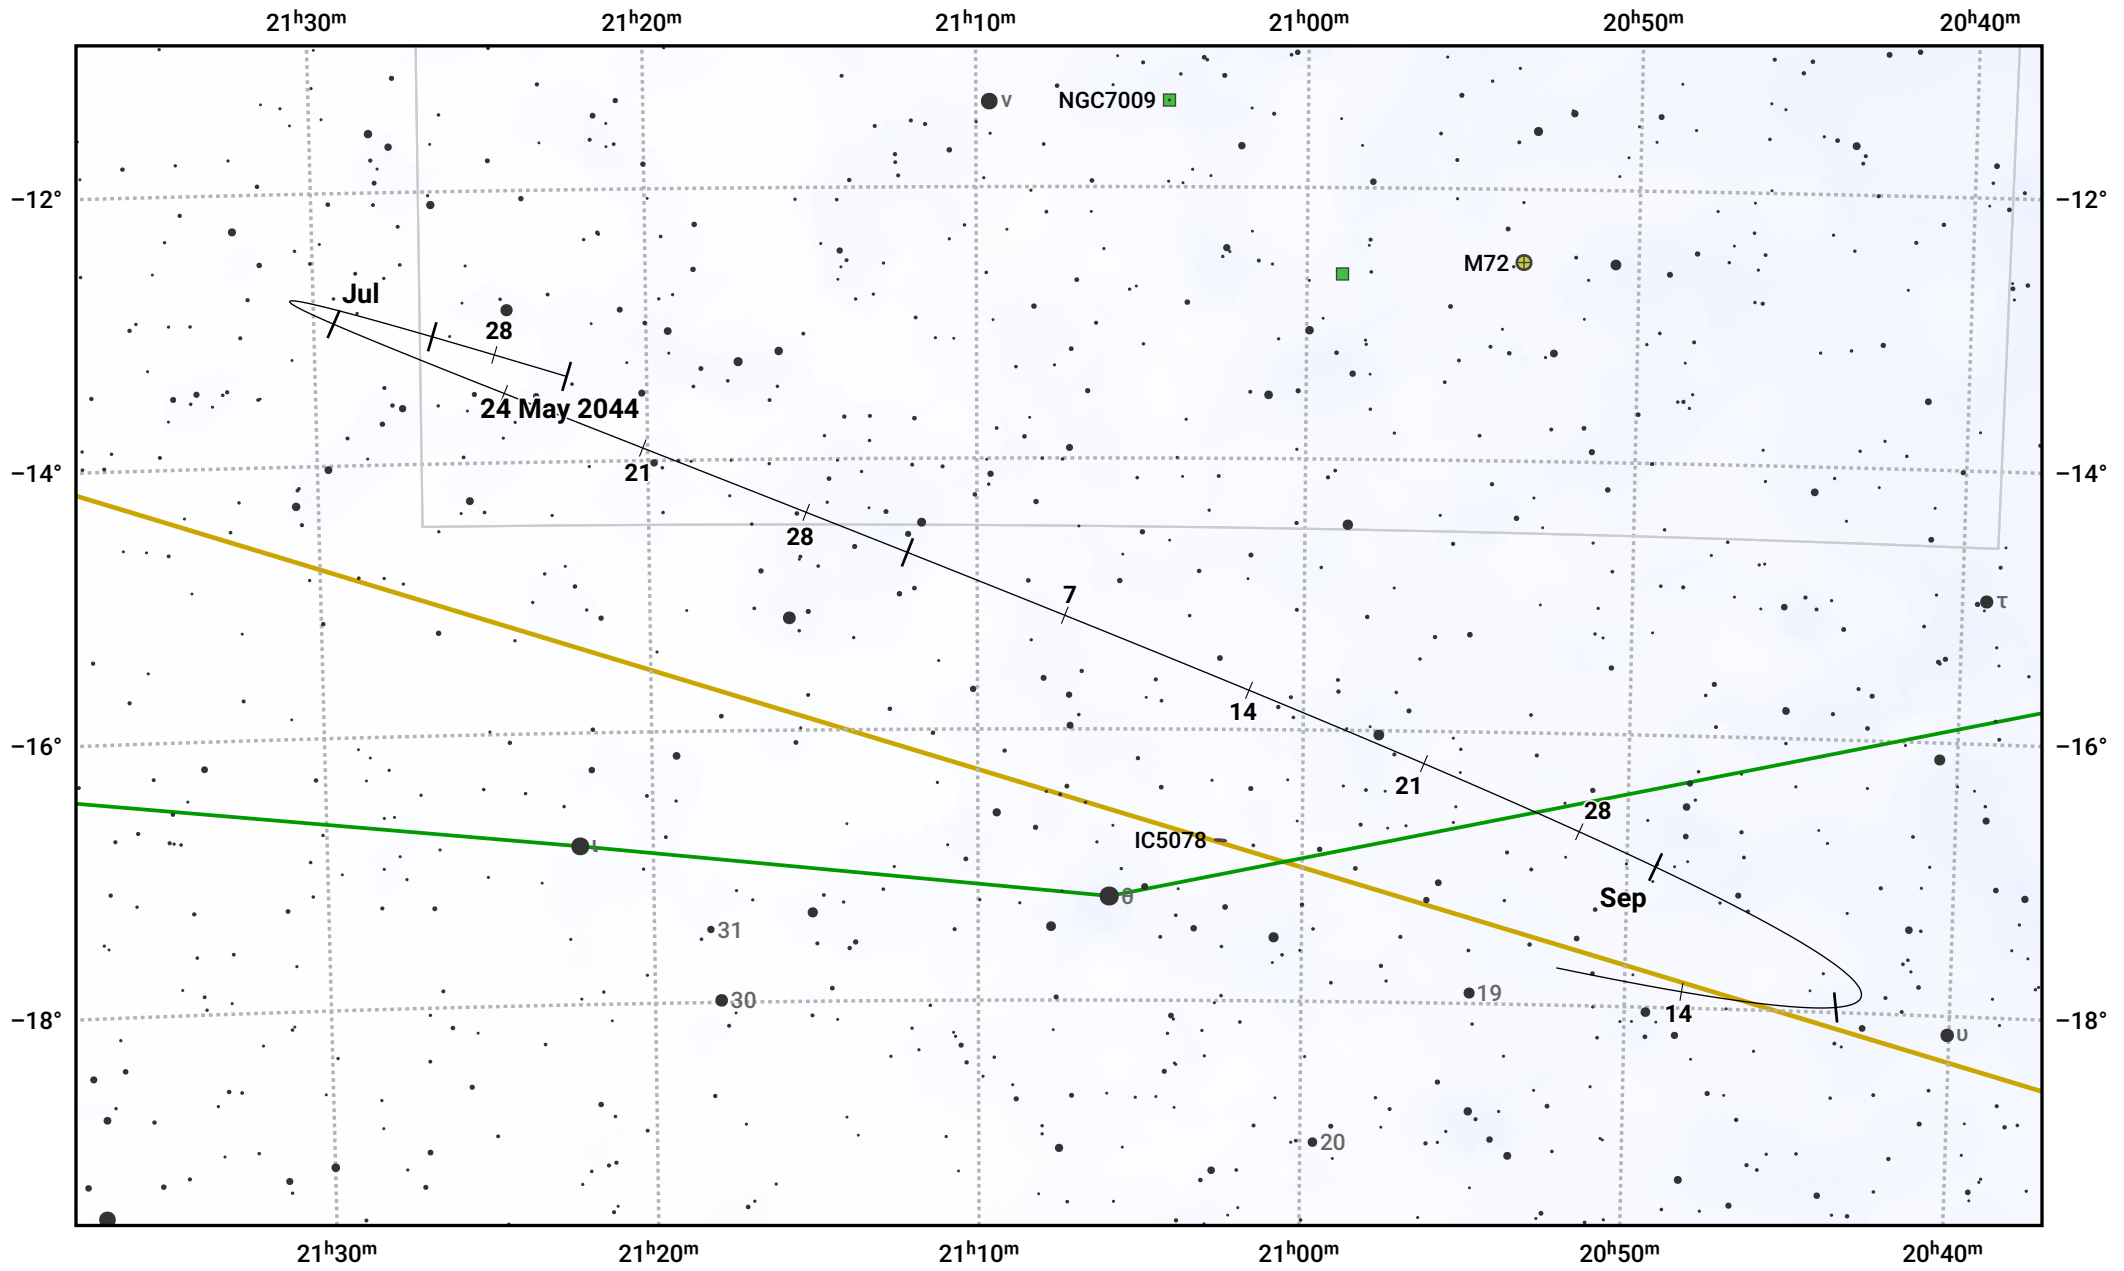

# The path of Asteroid 16 Psyche around opposition on 7 Aug 2044

© Dominic Ford 2011–2024. Date markers placed at midnight UTC. Downloaded from <https://in-the-sky.org>

Magnitude scale: ● 10.0 ● 9.0 ● 8.0 ● 7.0 ● 6.0 ● 5.0 ● 4.0

— Ecliptic Plane

● Galaxy    ■ Bright nebula    ● Open cluster    ⊕ Globular cluster

Date	Mag
2044 Jun 1	11.2
2044 Jul 1	10.6
2044 Jul 13	10.3
2044 Aug 1	9.8
2044 Sep 1	10.2
2044 Oct 1	10.8