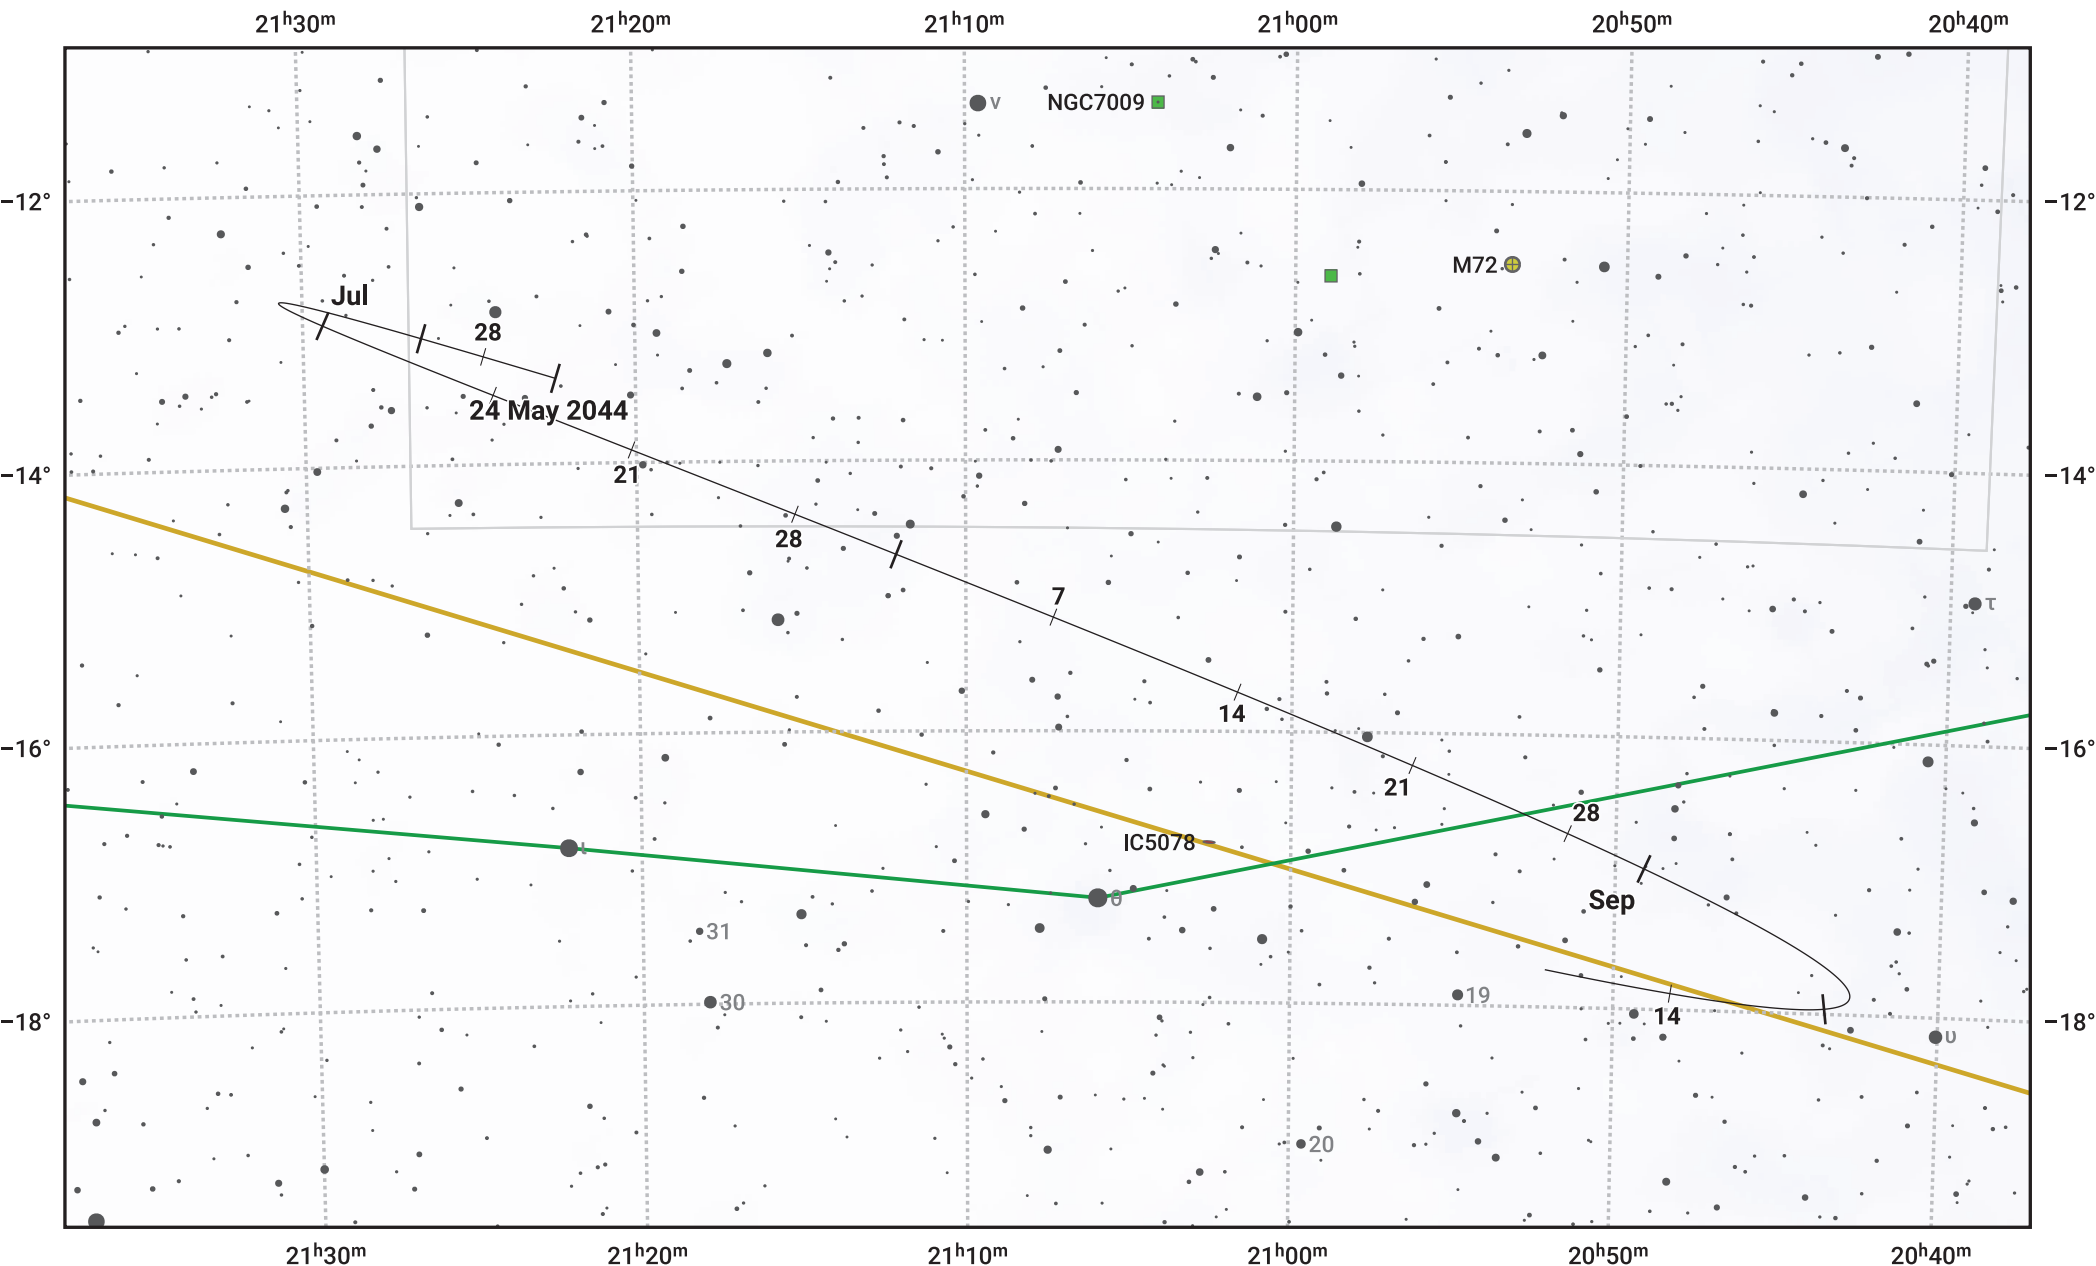

The path of Asteroid 16 Psyche around opposition on 7 Aug 2044

© Dominic Ford 2011–2024. Date markers placed at midnight UTC. Downloaded from <https://in-the-sky.org>

Magnitude scale: ● 10.0 ● 9.0 ● 8.0 ● 7.0 ● 6.0 ● 5.0 ● 4.0

— Ecliptic Plane

● Galaxy

■ Bright nebula

● Open cluster

⊕ Globular cluster

Date	Mag
2044 Jun 1	11.2
2044 Jul 1	10.6
2044 Jul 13	10.3
2044 Aug 1	9.8
2044 Sep 1	10.2
2044 Oct 1	10.8