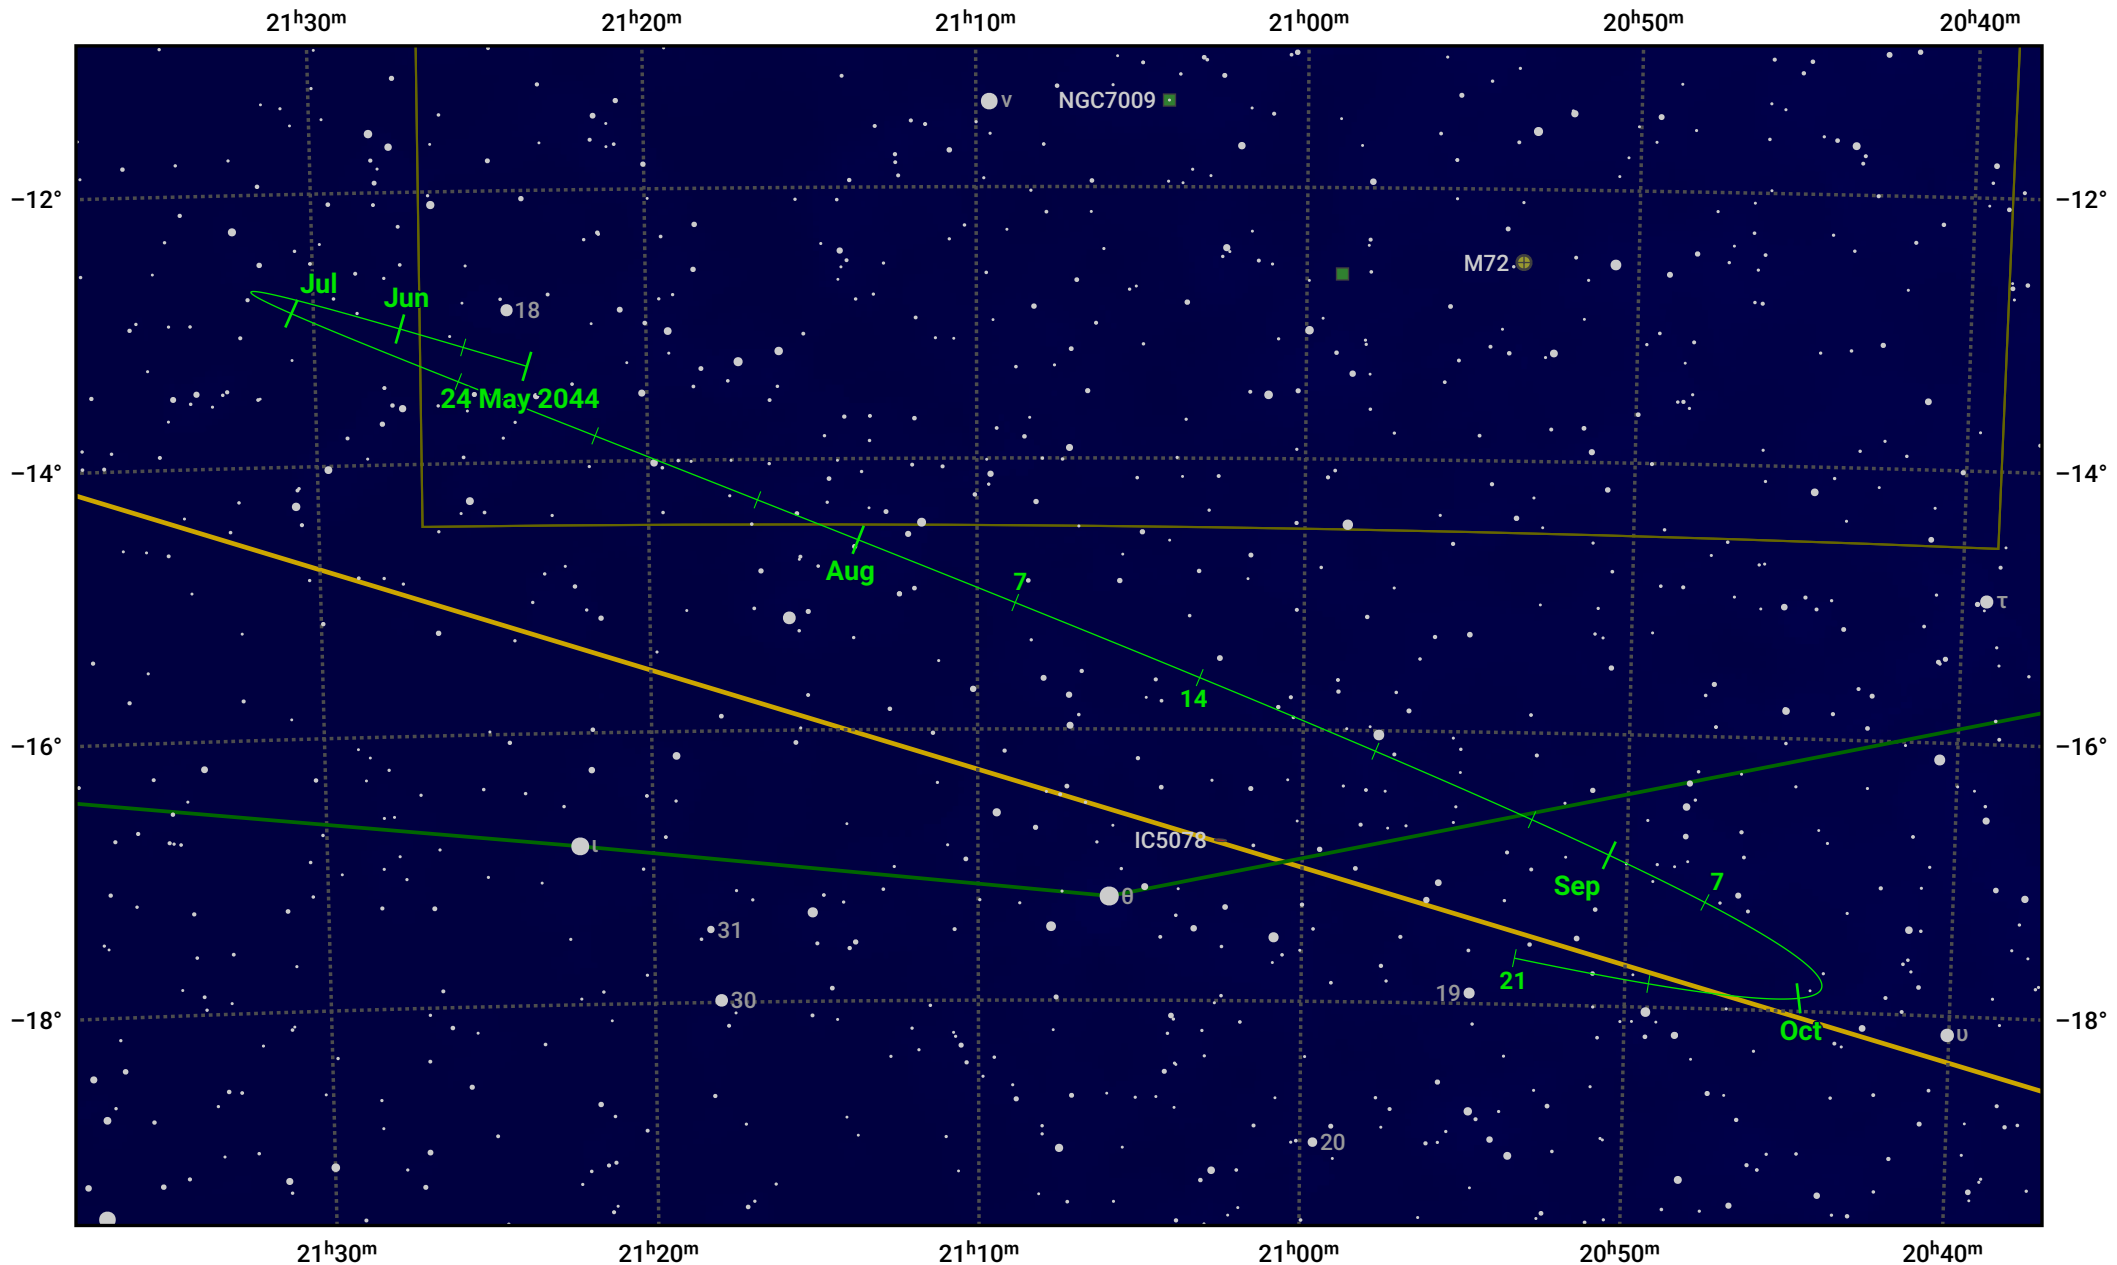

# The path of Asteroid 16 Psyche around opposition on 7 Aug 2044

© Dominic Ford 2011–2024. Date markers placed at midnight UTC. Downloaded from <https://in-the-sky.org>

Magnitude scale: 10.0 9.0 8.0 7.0 6.0 5.0 4.0

— Ecliptic Plane

Galaxy    Bright nebula    Open cluster    Globular cluster

| Date        | Mag  |
|-------------|------|
| 2044 Jun 1  | 11.2 |
| 2044 Jul 1  | 10.6 |
| 2044 Jul 14 | 10.3 |
| 2044 Aug 1  | 9.8  |
| 2044 Sep 1  | 10.2 |
| 2044 Oct 1  | 10.8 |