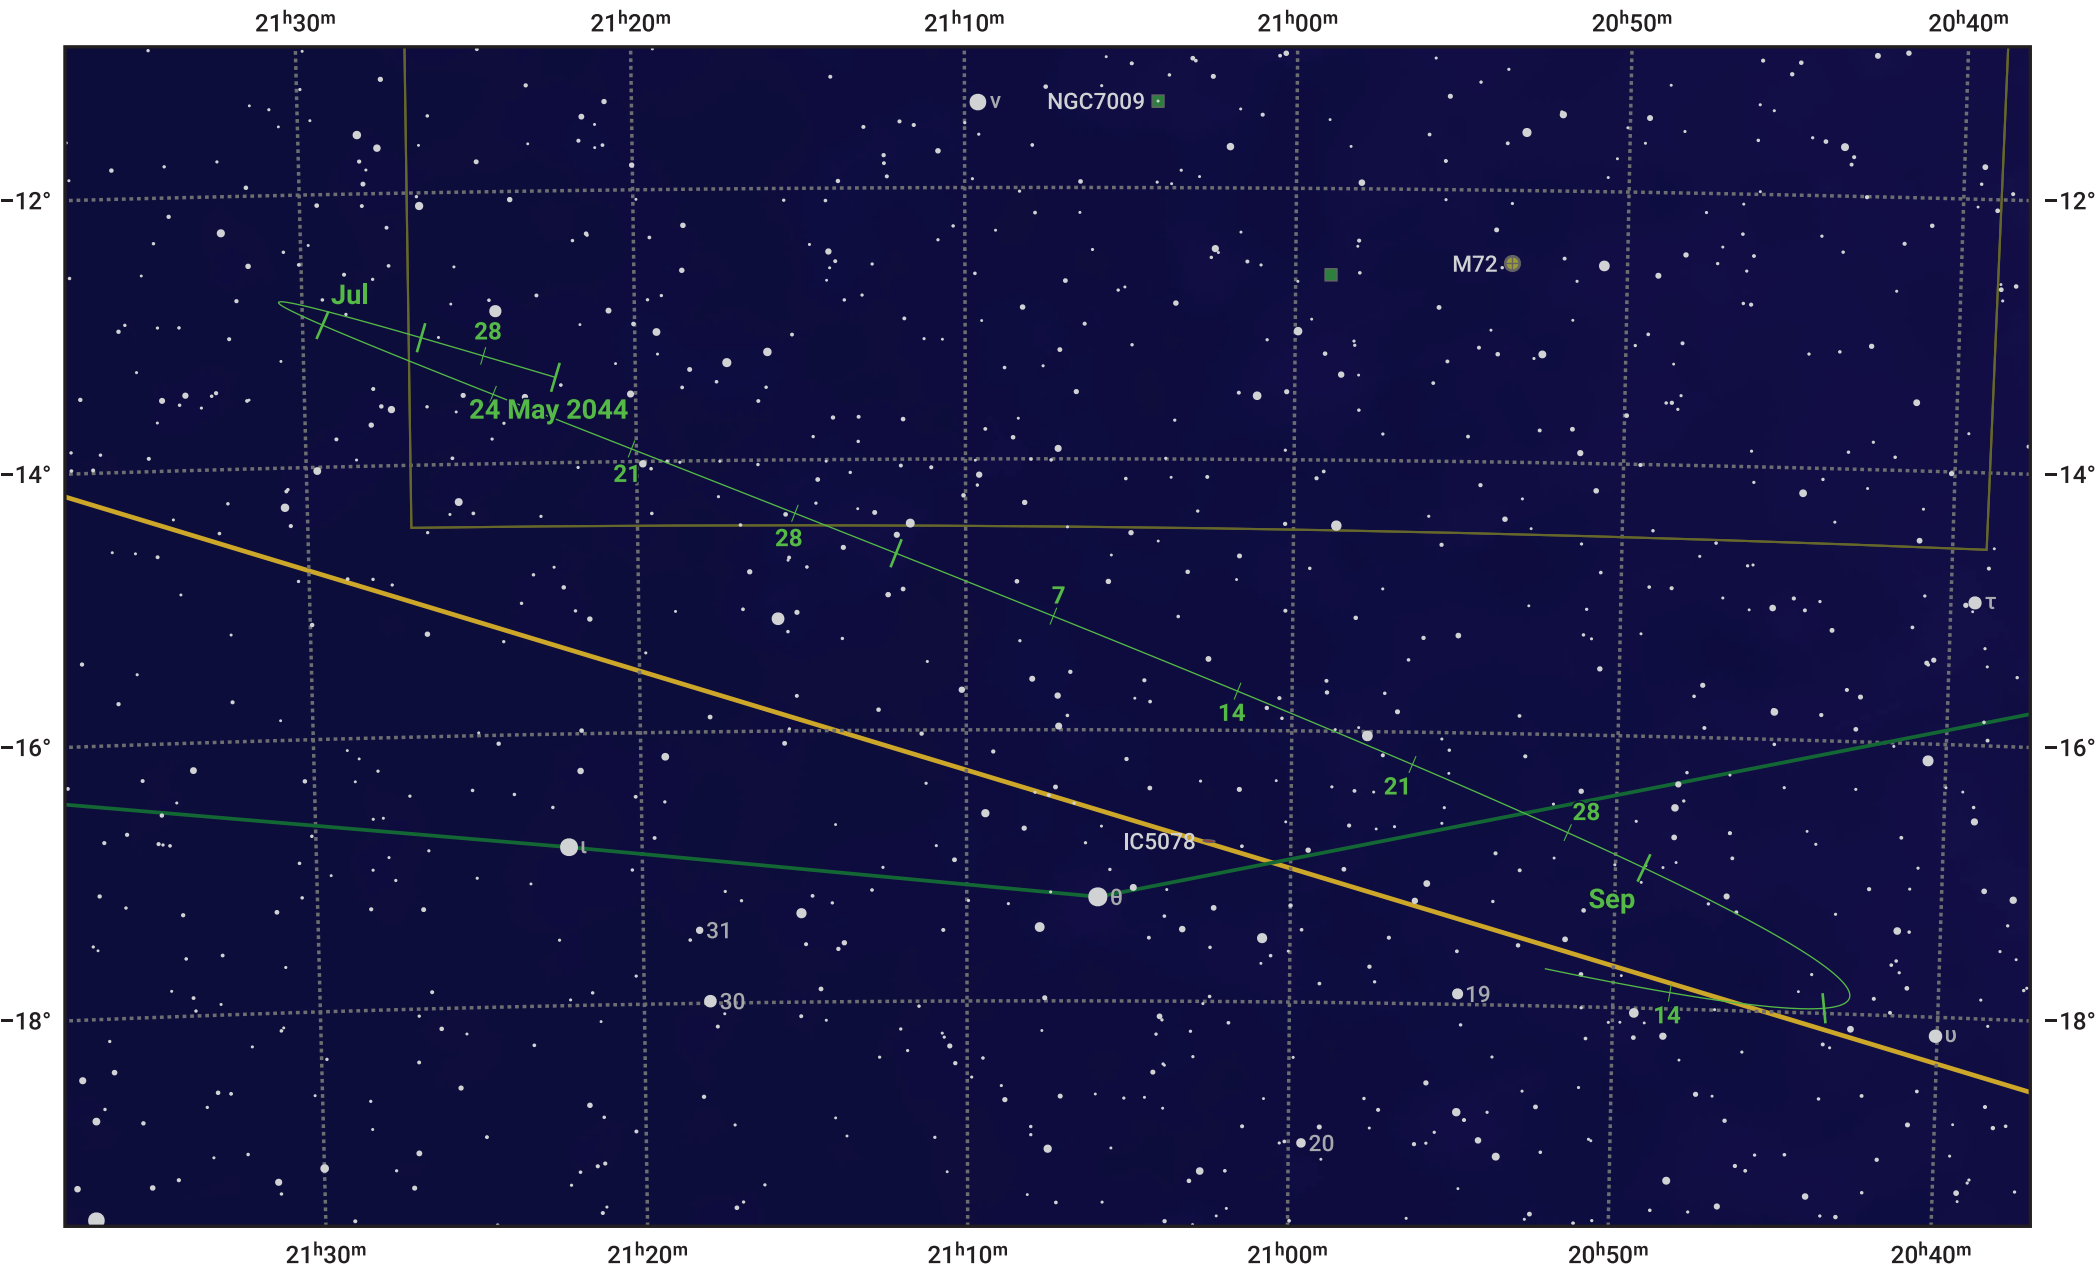

The path of Asteroid 16 Psyche around opposition on 7 Aug 2044

© Dominic Ford 2011–2024. Date markers placed at midnight UTC. Downloaded from <https://in-the-sky.org>

Magnitude scale: • 10.0 • 9.0 • 8.0 • 7.0 • 6.0 • 5.0 • 4.0

— Ecliptic Plane

Galaxy Bright nebula Open cluster Globular cluster

Date	Mag
2044 Jun 1	11.2
2044 Jul 1	10.6
2044 Jul 13	10.3
2044 Aug 1	9.8
2044 Sep 1	10.2
2044 Oct 1	10.8