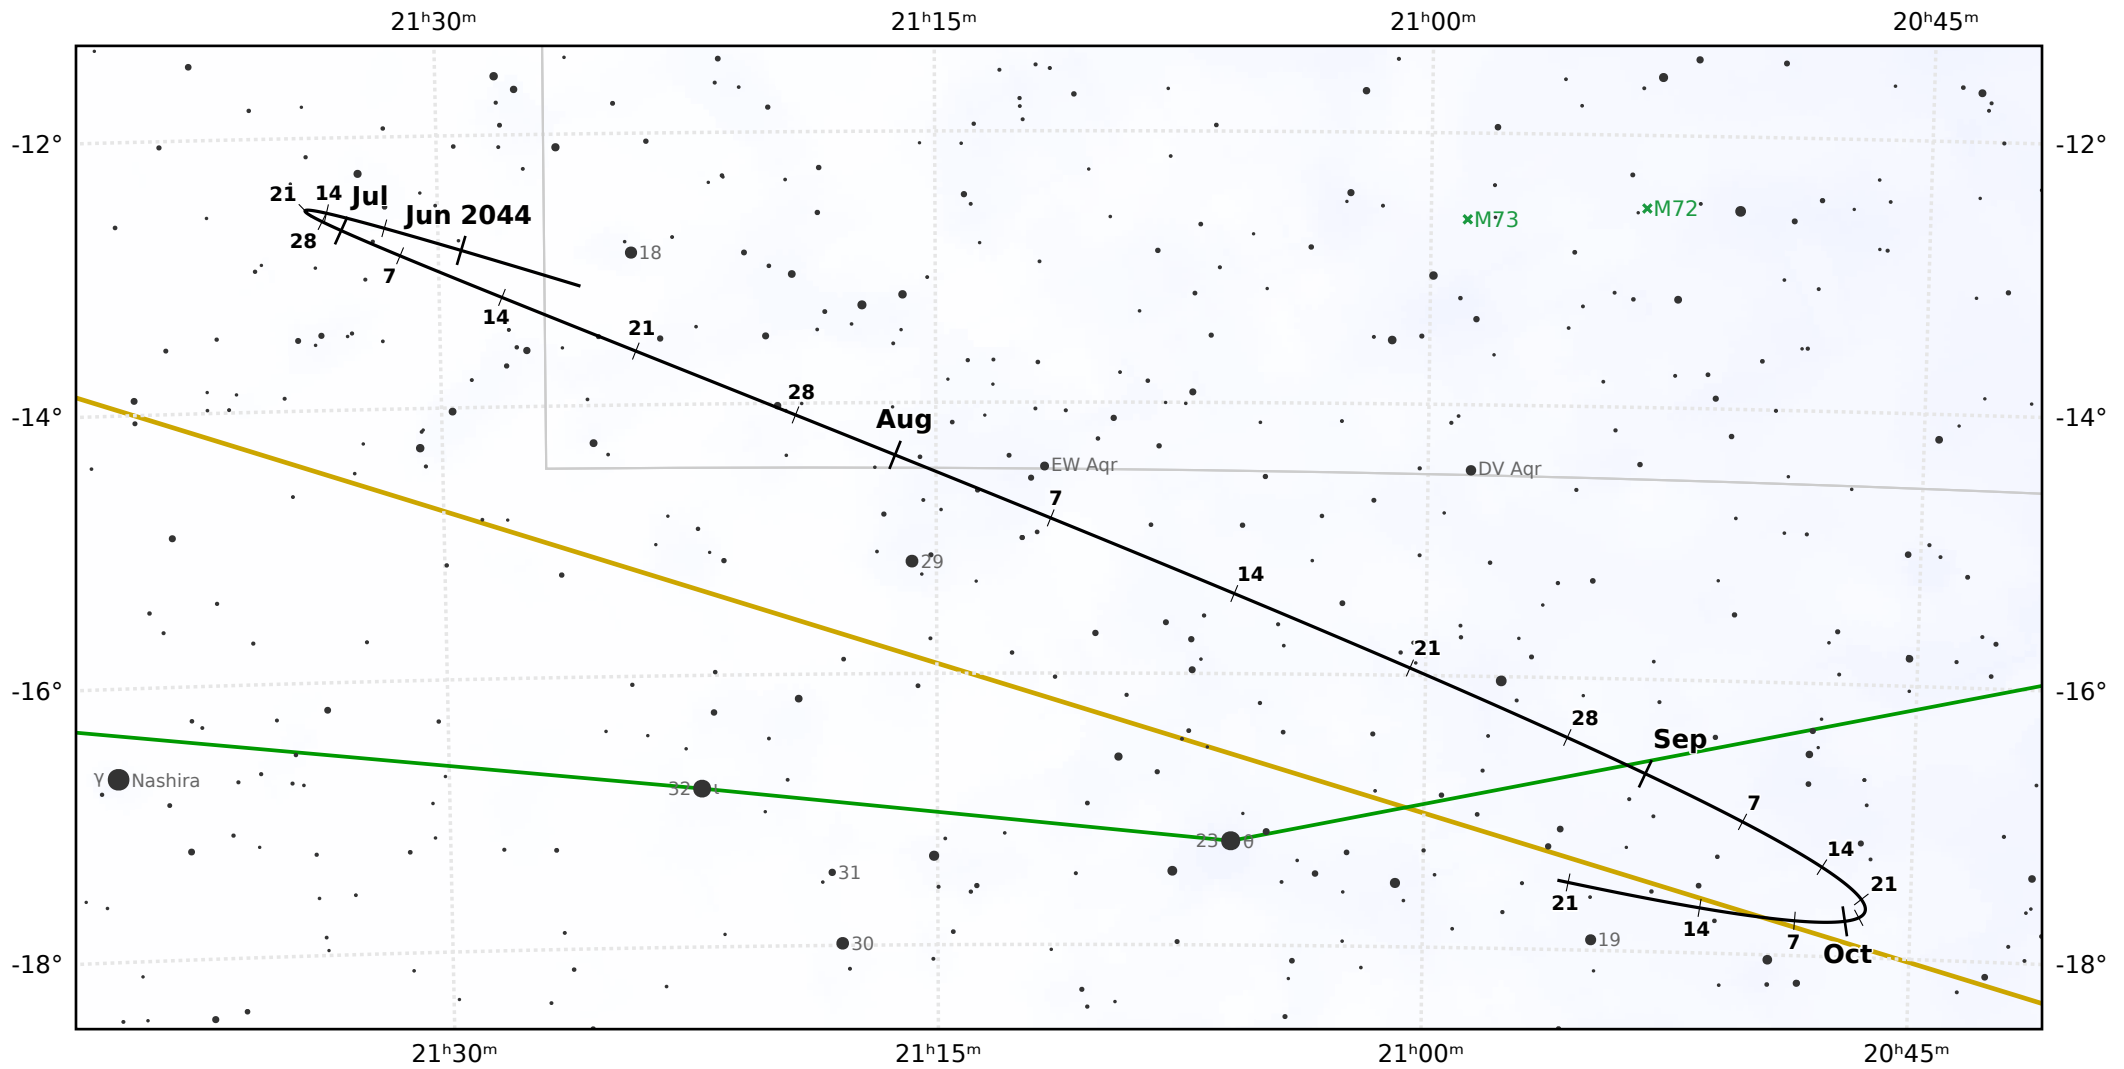

The path of Asteroid 16 Psyche around opposition on 8 Aug 2044

© Dominic Ford 2011-2021. Downloaded from <https://in-the-sky.org>

Magnitude scale: ● 9.5 ● 9.0 ● 8.5 ● 8.0 ● 7.5 ● 7.0 ● 6.5 ● 6.0 ● 5.5 ● 5.0 ● 4.5 ● 4.0 ● 3.5

— Ecliptic Plane