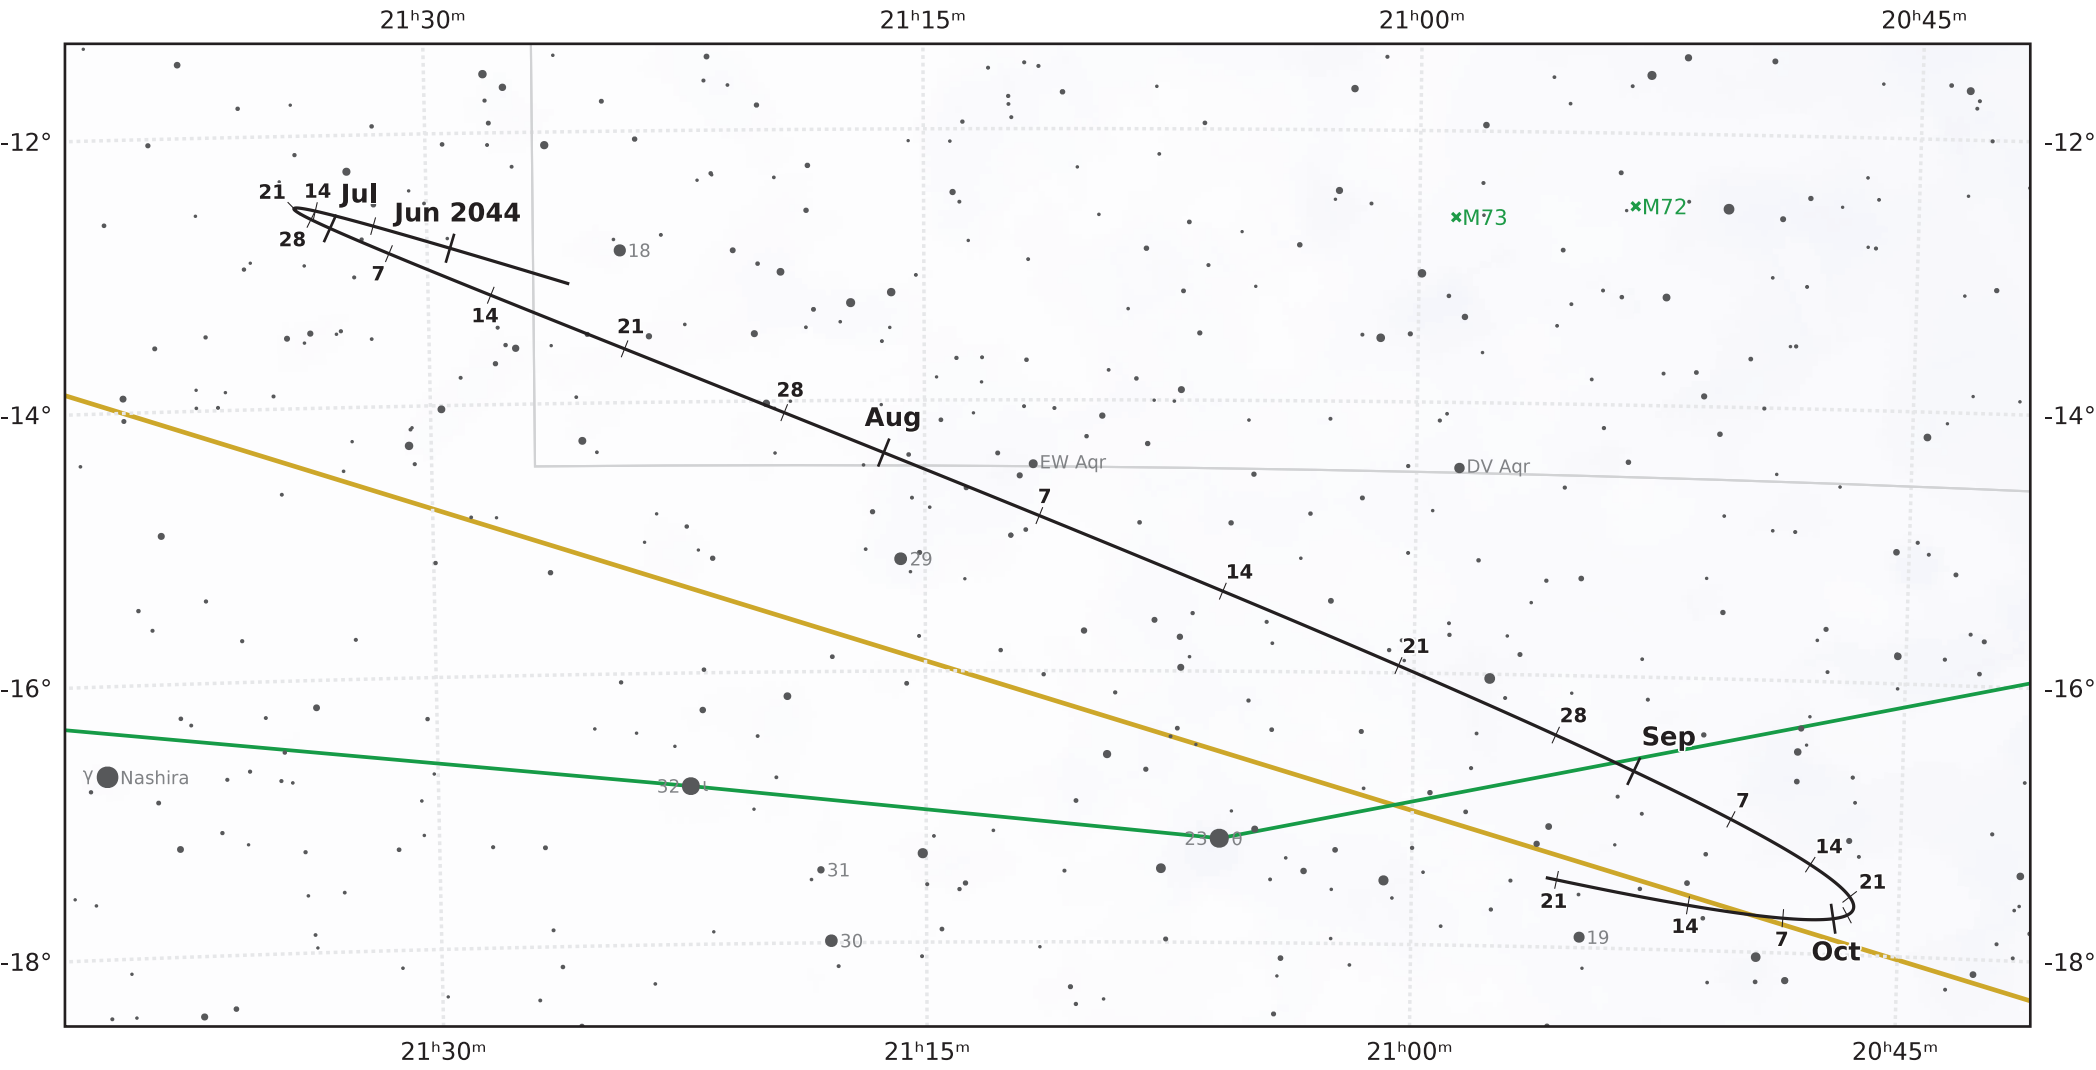

# The path of Asteroid 16 Psyche around opposition on 8 Aug 2044

© Dominic Ford 2011-2021. Downloaded from <https://in-the-sky.org>

Magnitude scale: -9.5 -9.0 -8.5 -8.0 -7.5 -7.0 -6.5 -6.0 -5.5 -5.0 -4.5 -4.0 -3.5

— Ecliptic Plane