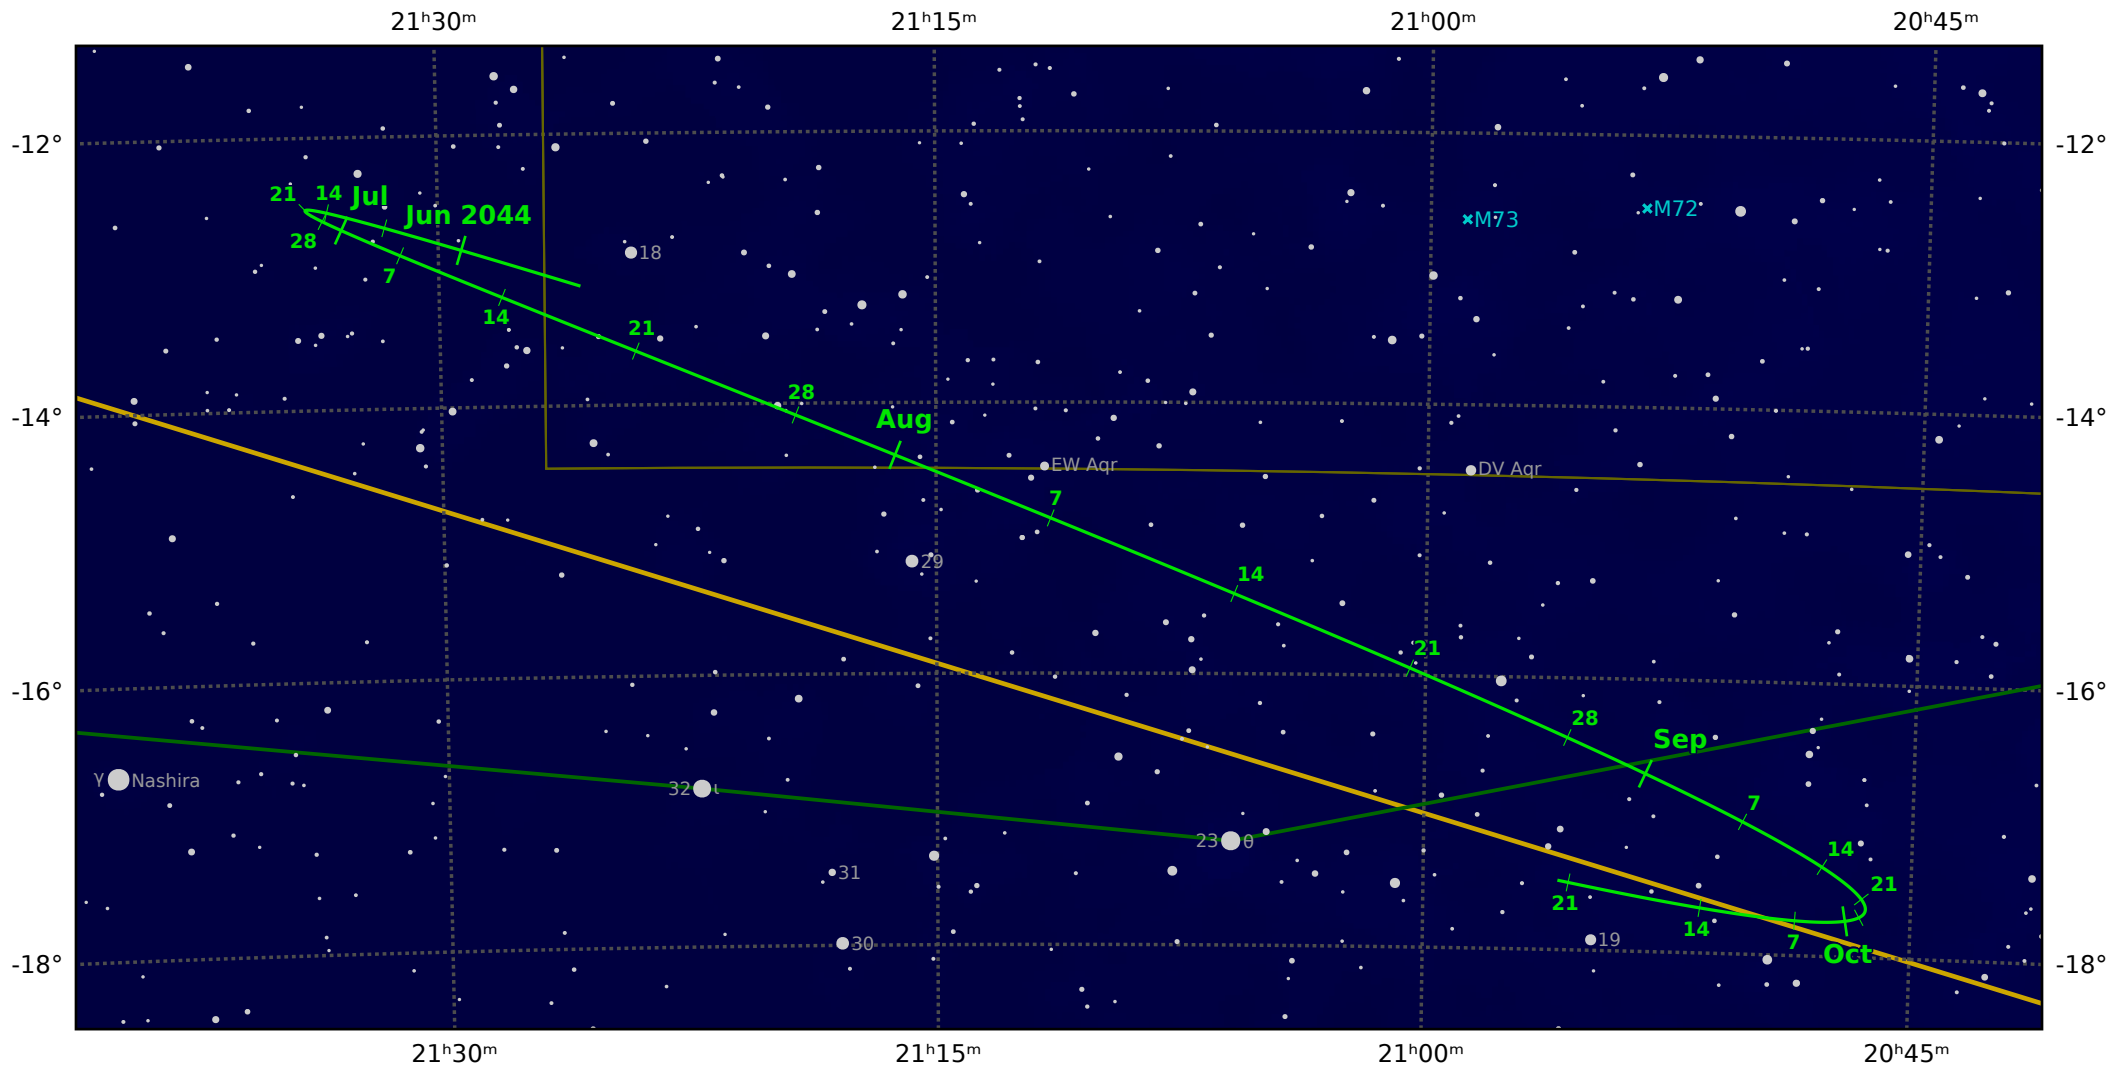

The path of Asteroid 16 Psyche around opposition on 8 Aug 2044

© Dominic Ford 2011–2021. Downloaded from <https://in-the-sky.org>

Magnitude scale: ● 9.5 ● 9.0 ● 8.5 ● 8.0 ● 7.5 ● 7.0 ● 6.5 ● 6.0 ● 5.5 ● 5.0 ● 4.5 ● 4.0 ● 3.5

— Ecliptic Plane