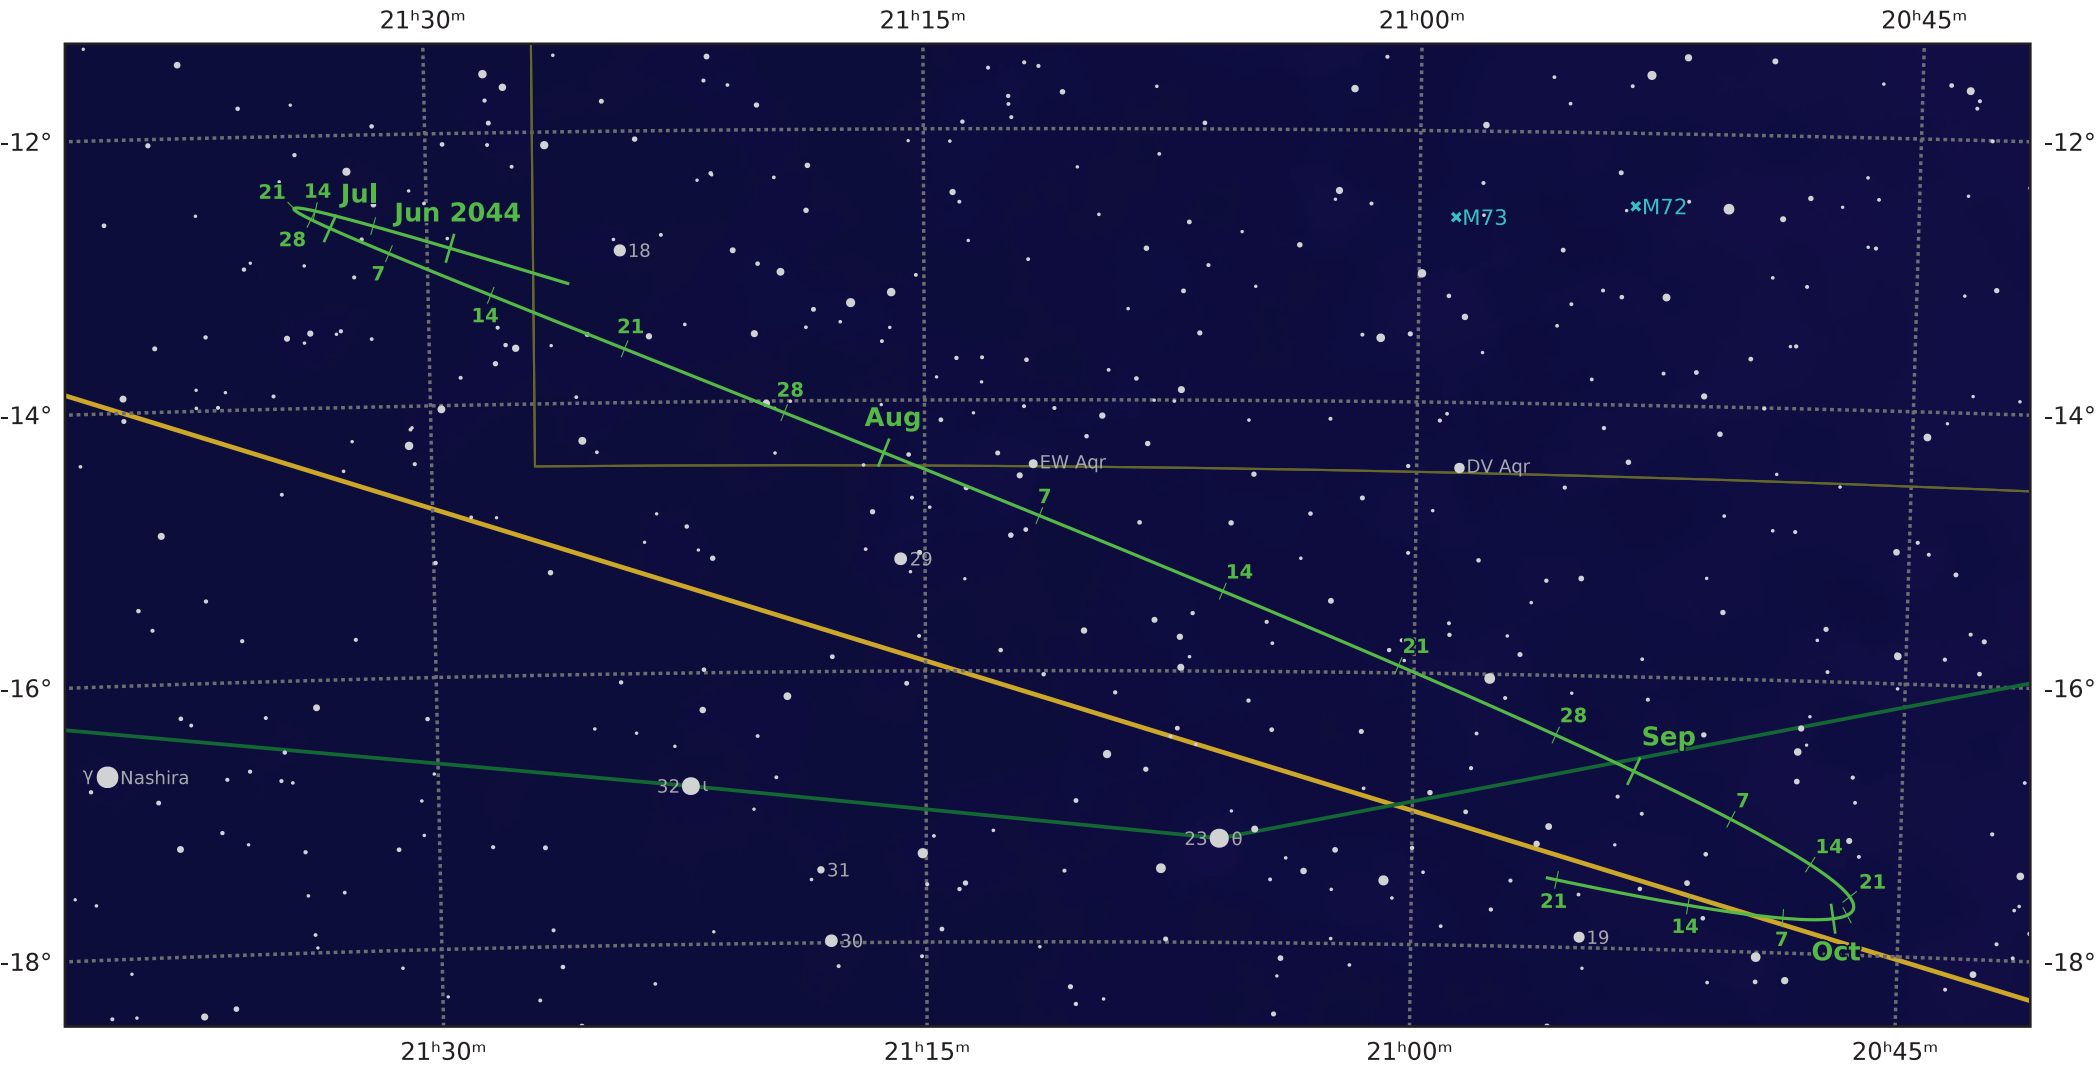

The path of Asteroid 16 Psyche around opposition on 8 Aug 2044

© Dominic Ford 2011-2021. Downloaded from <https://in-the-sky.org>

Magnitude scale: 9.5 9.0 8.5 8.0 7.5 7.0 6.5 6.0 5.5 5.0 4.5 4.0 3.5

Ecliptic Plane