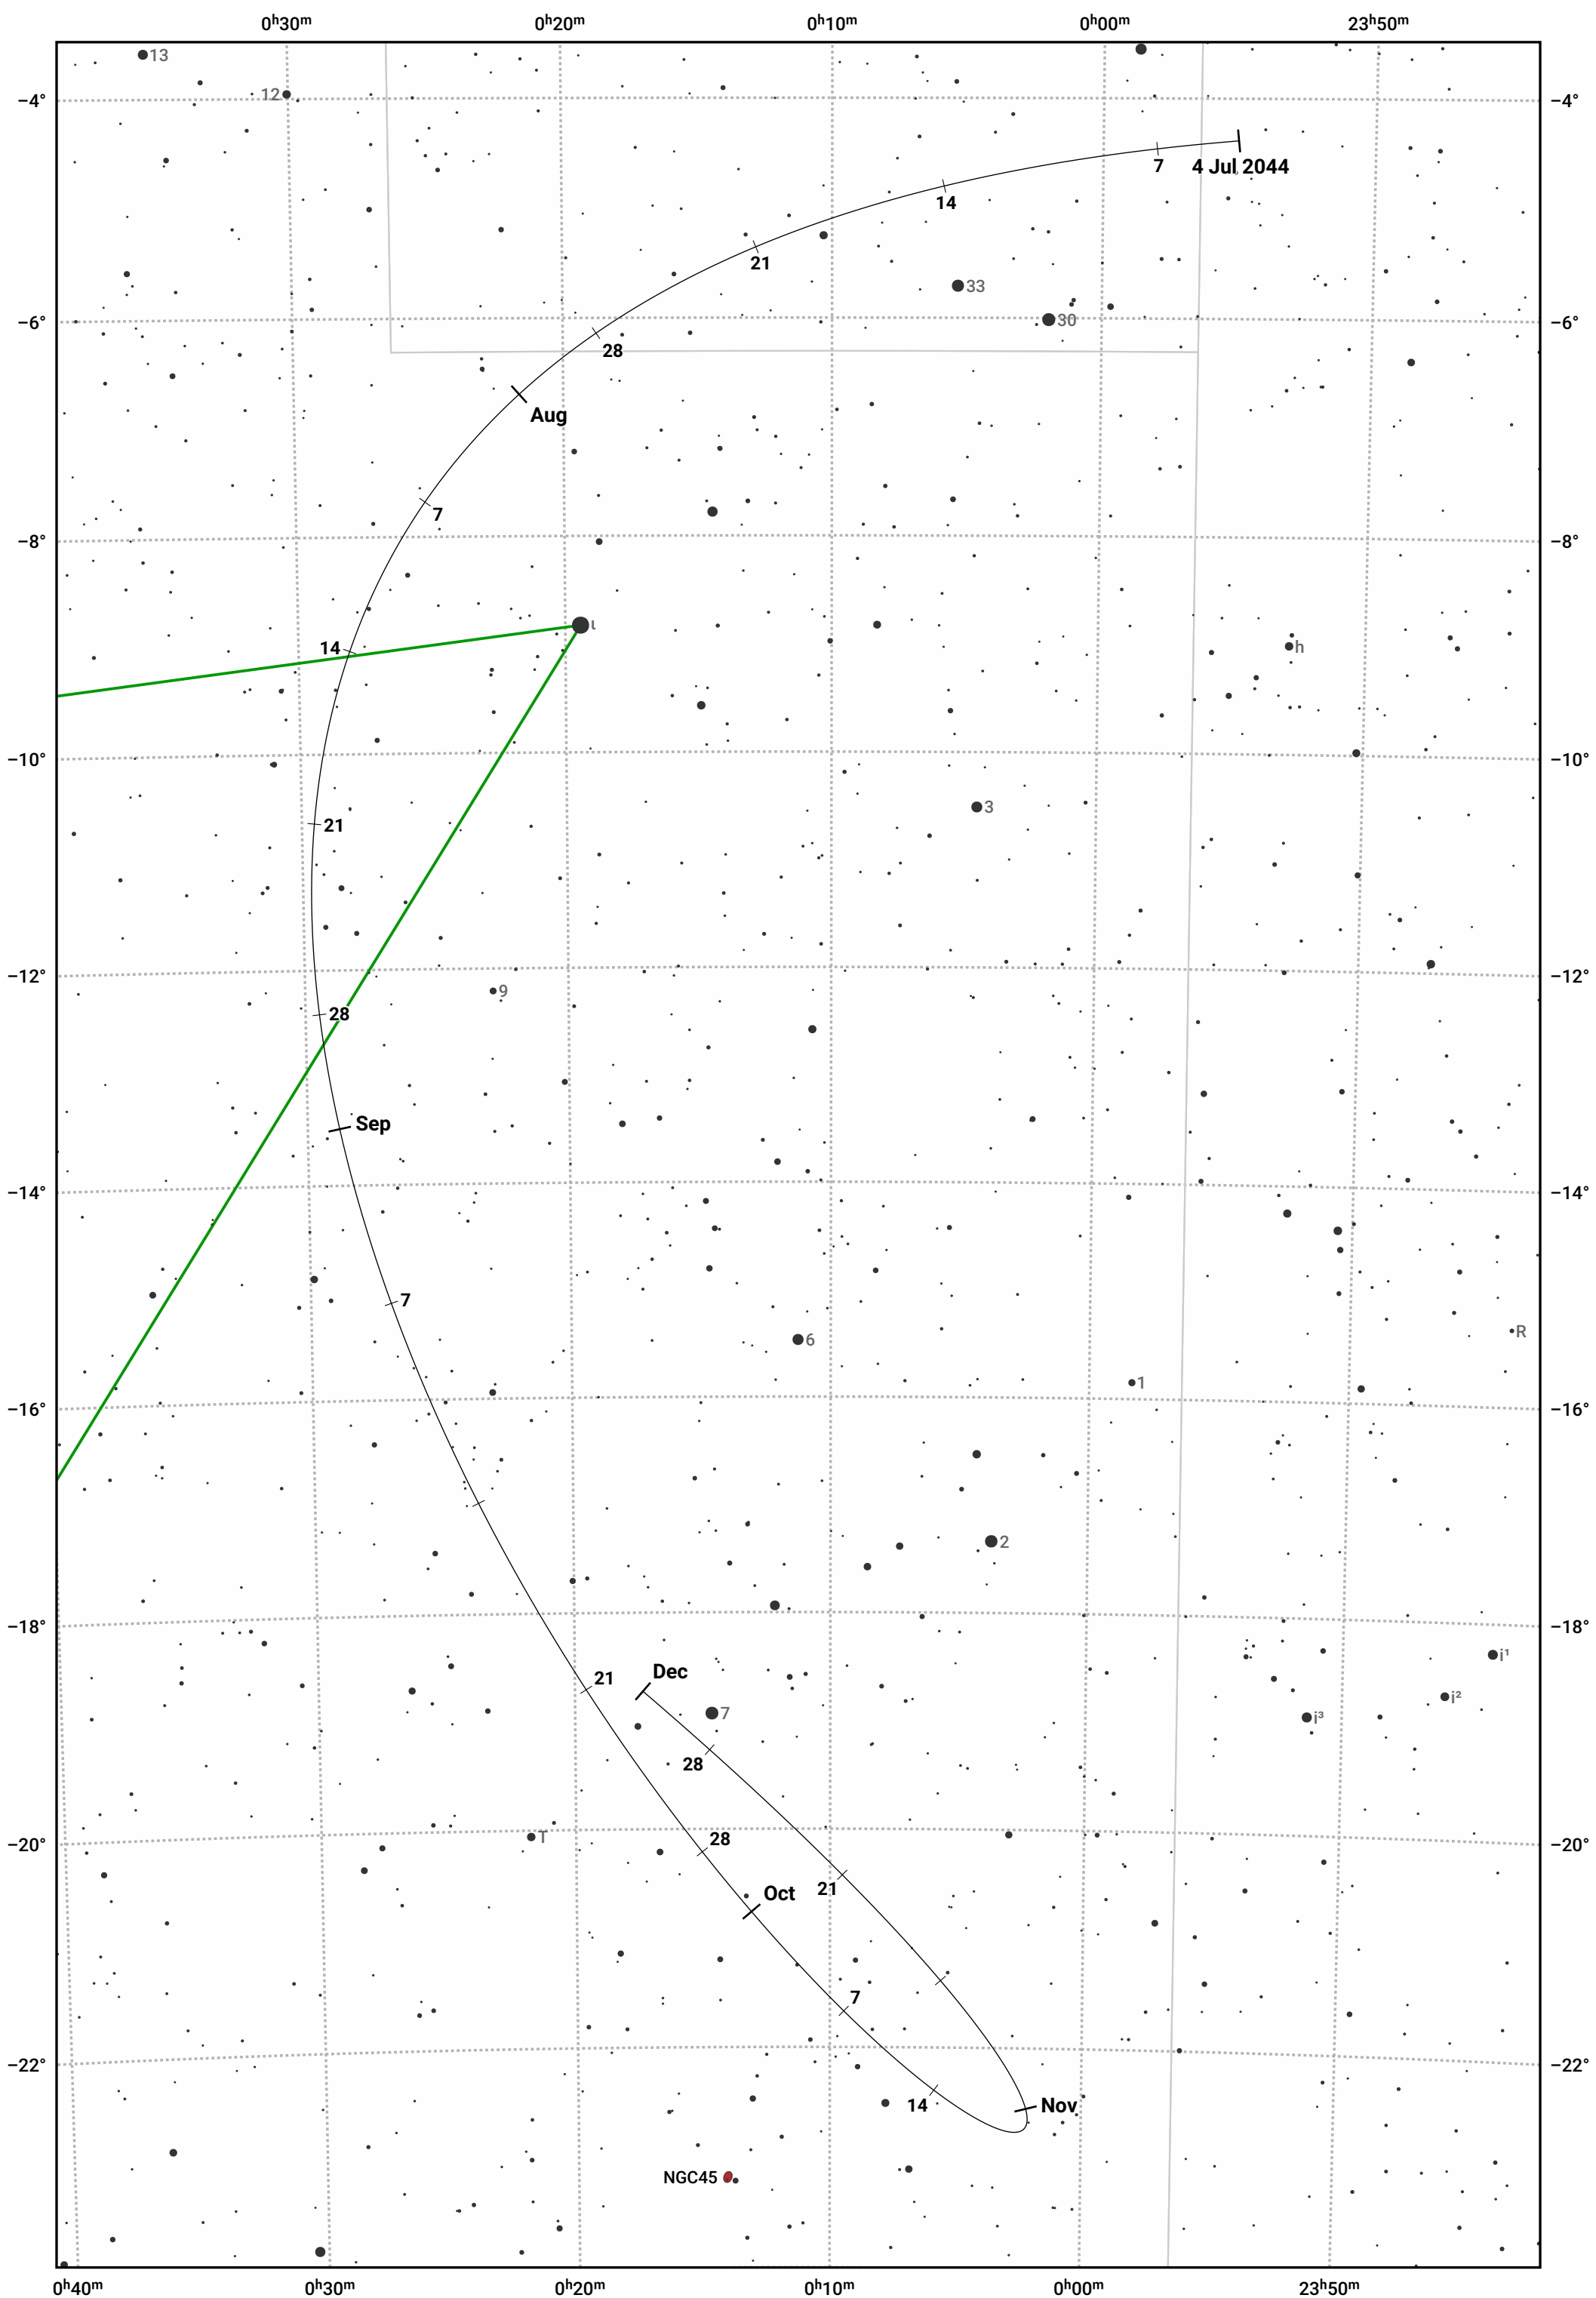

The path of Asteroid 6 Hebe around opposition on 17 Sep 2024

© Dominic Ford 2011–2024. Date markers placed at midnight UTC. Downloaded from <https://in-the-sky.org>

Magnitude scale: 10.0 9.0 8.0 7.0 6.0 5.0 4.0 3.0

— Ecliptic Plane

Galaxy Bright nebula Open cluster Globular cluster

Date	Mag	Phase
2044 Aug 1	8.7	96%
2044 Aug 15	8.3	97%
2044 Sep 1	7.9	99%
2044 Oct 1	7.8	99%
2044 Nov 1	8.5	96%
2044 Dec 1	9.1	94%