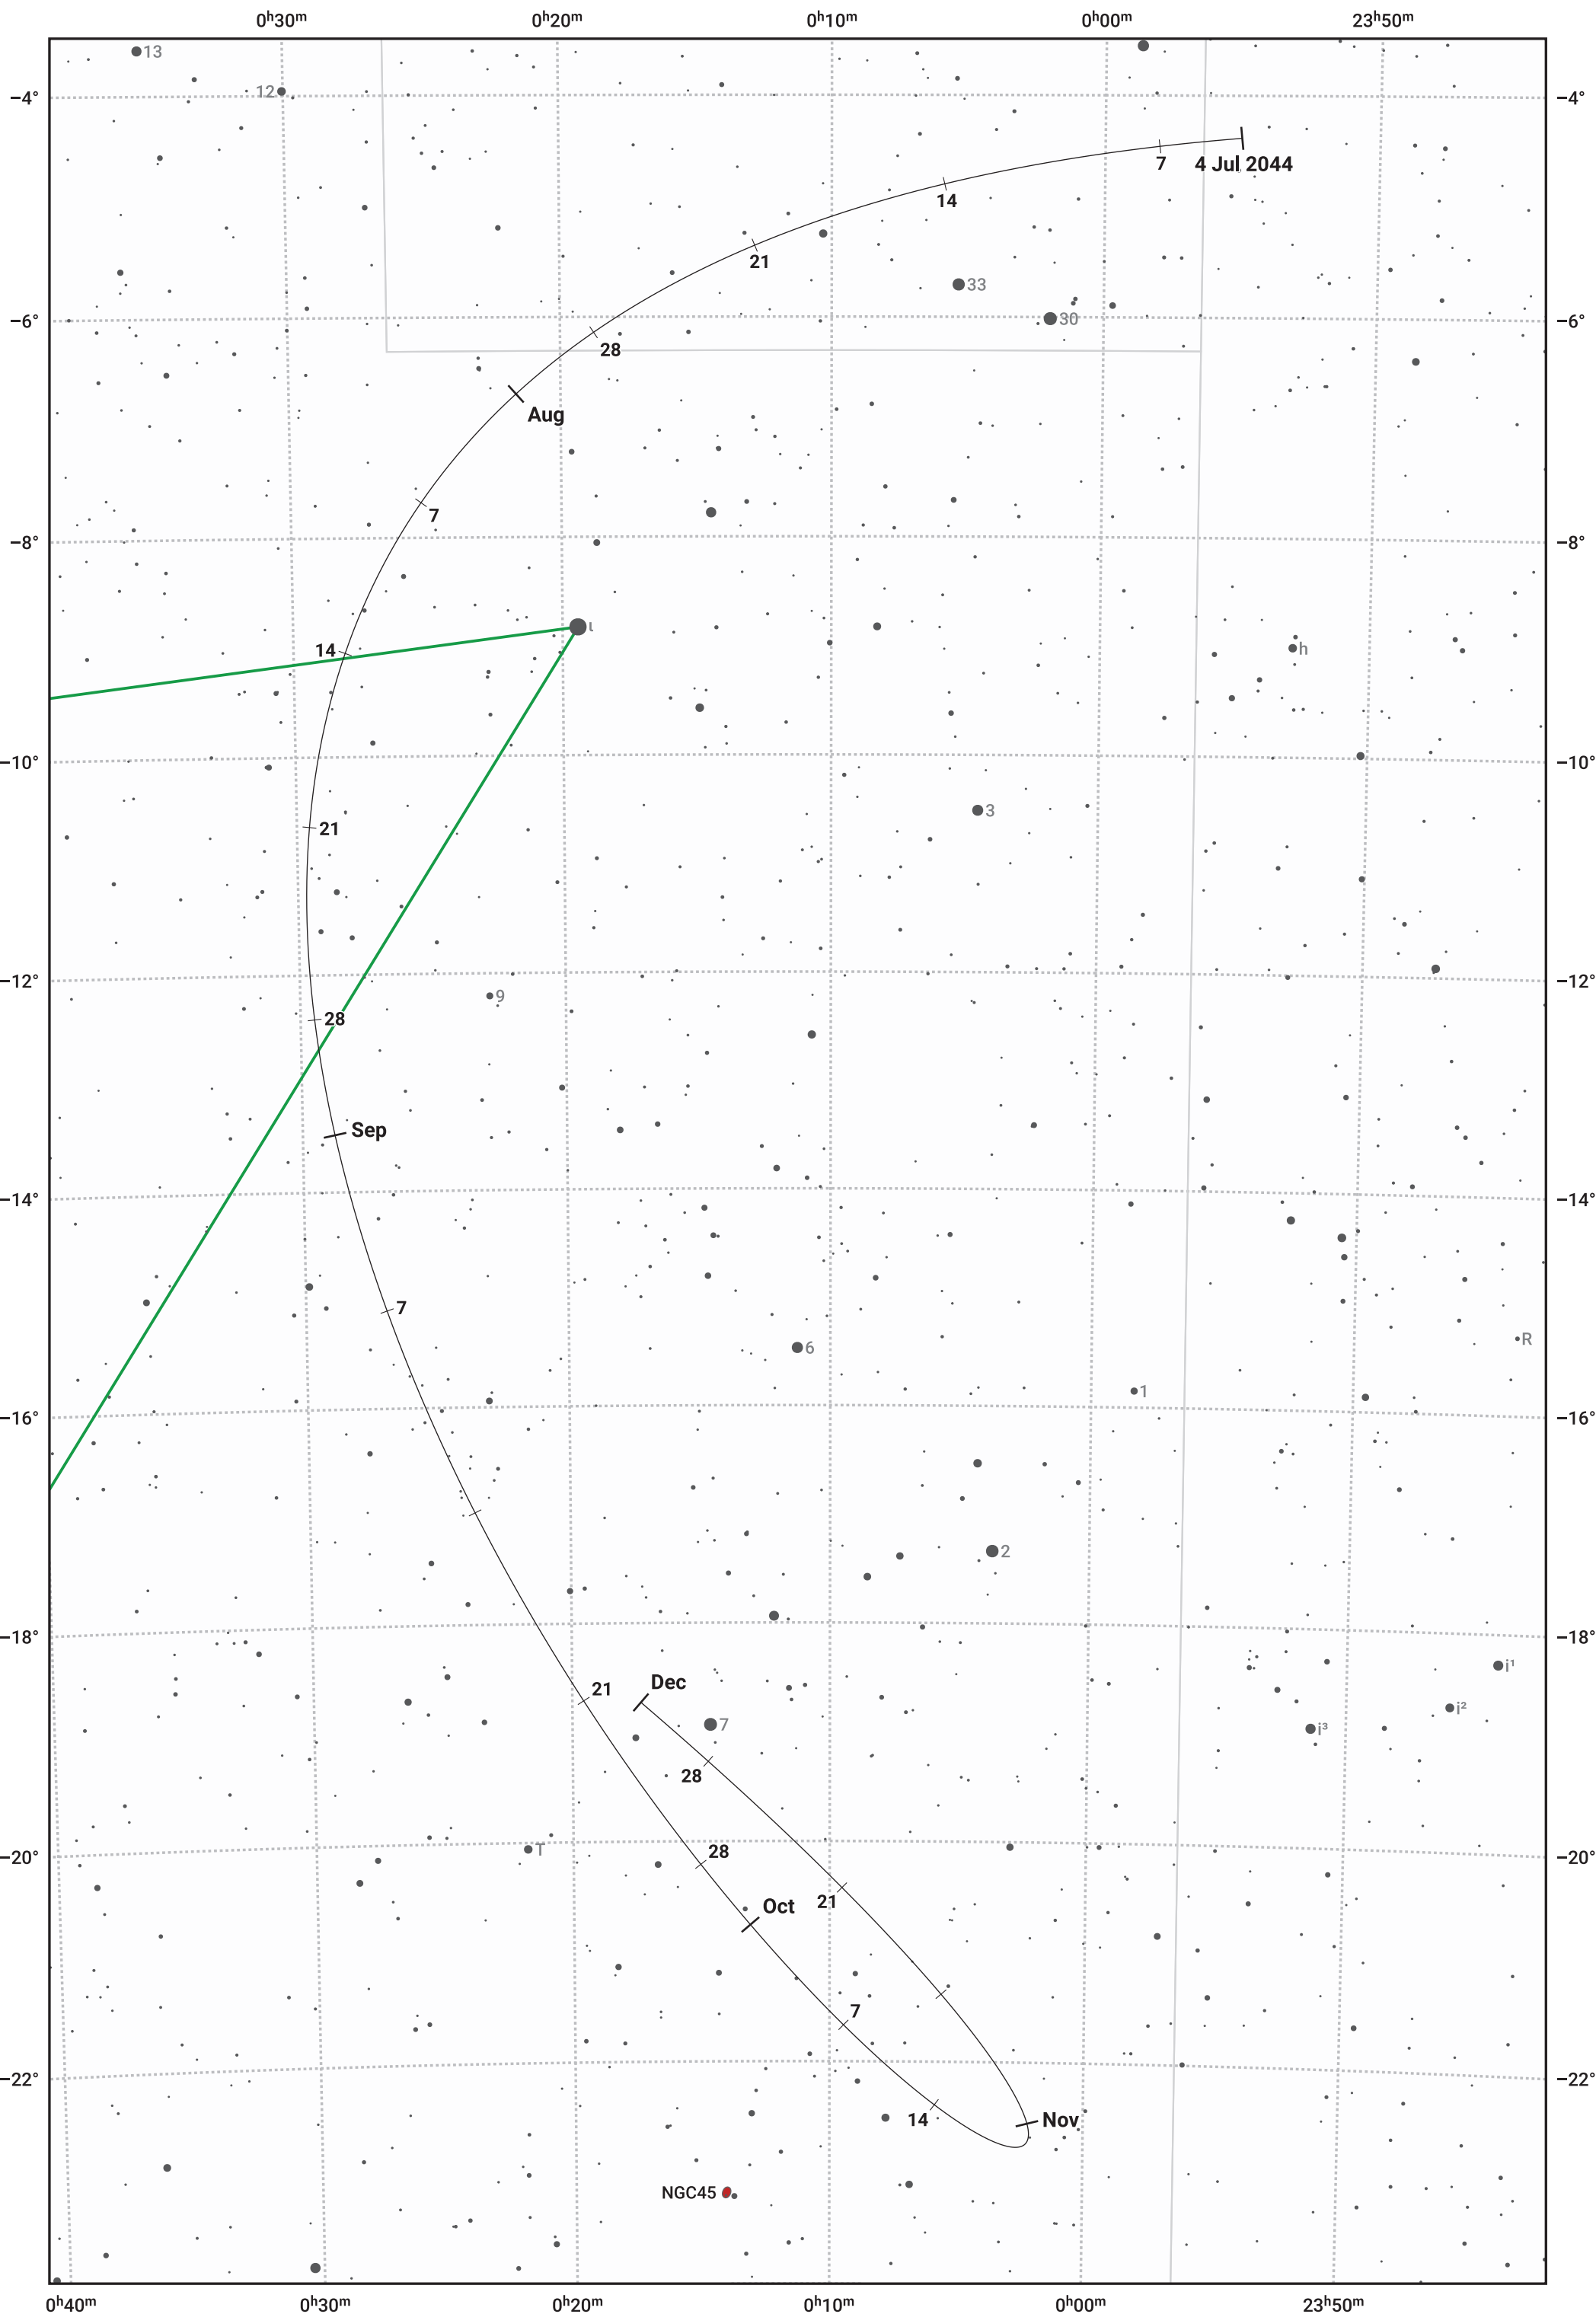

The path of Asteroid 6 Hebe around opposition on 17 Sep 2044

© Dominic Ford 2011–2024. Date markers placed at midnight UTC. Downloaded from <https://in-the-sky.org>

Magnitude scale: 10.0 9.0 8.0 7.0 6.0 5.0 4.0 3.0

— Ecliptic Plane

- Galaxy
- Bright nebula
- Open cluster
- ⊕ Globular cluster

Date	Mag	Phase
2044 Aug 1	8.7	96%
2044 Aug 15	8.3	97%
2044 Sep 1	7.9	99%
2044 Oct 1	7.8	99%
2044 Nov 1	8.5	96%
2044 Dec 1	9.1	94%