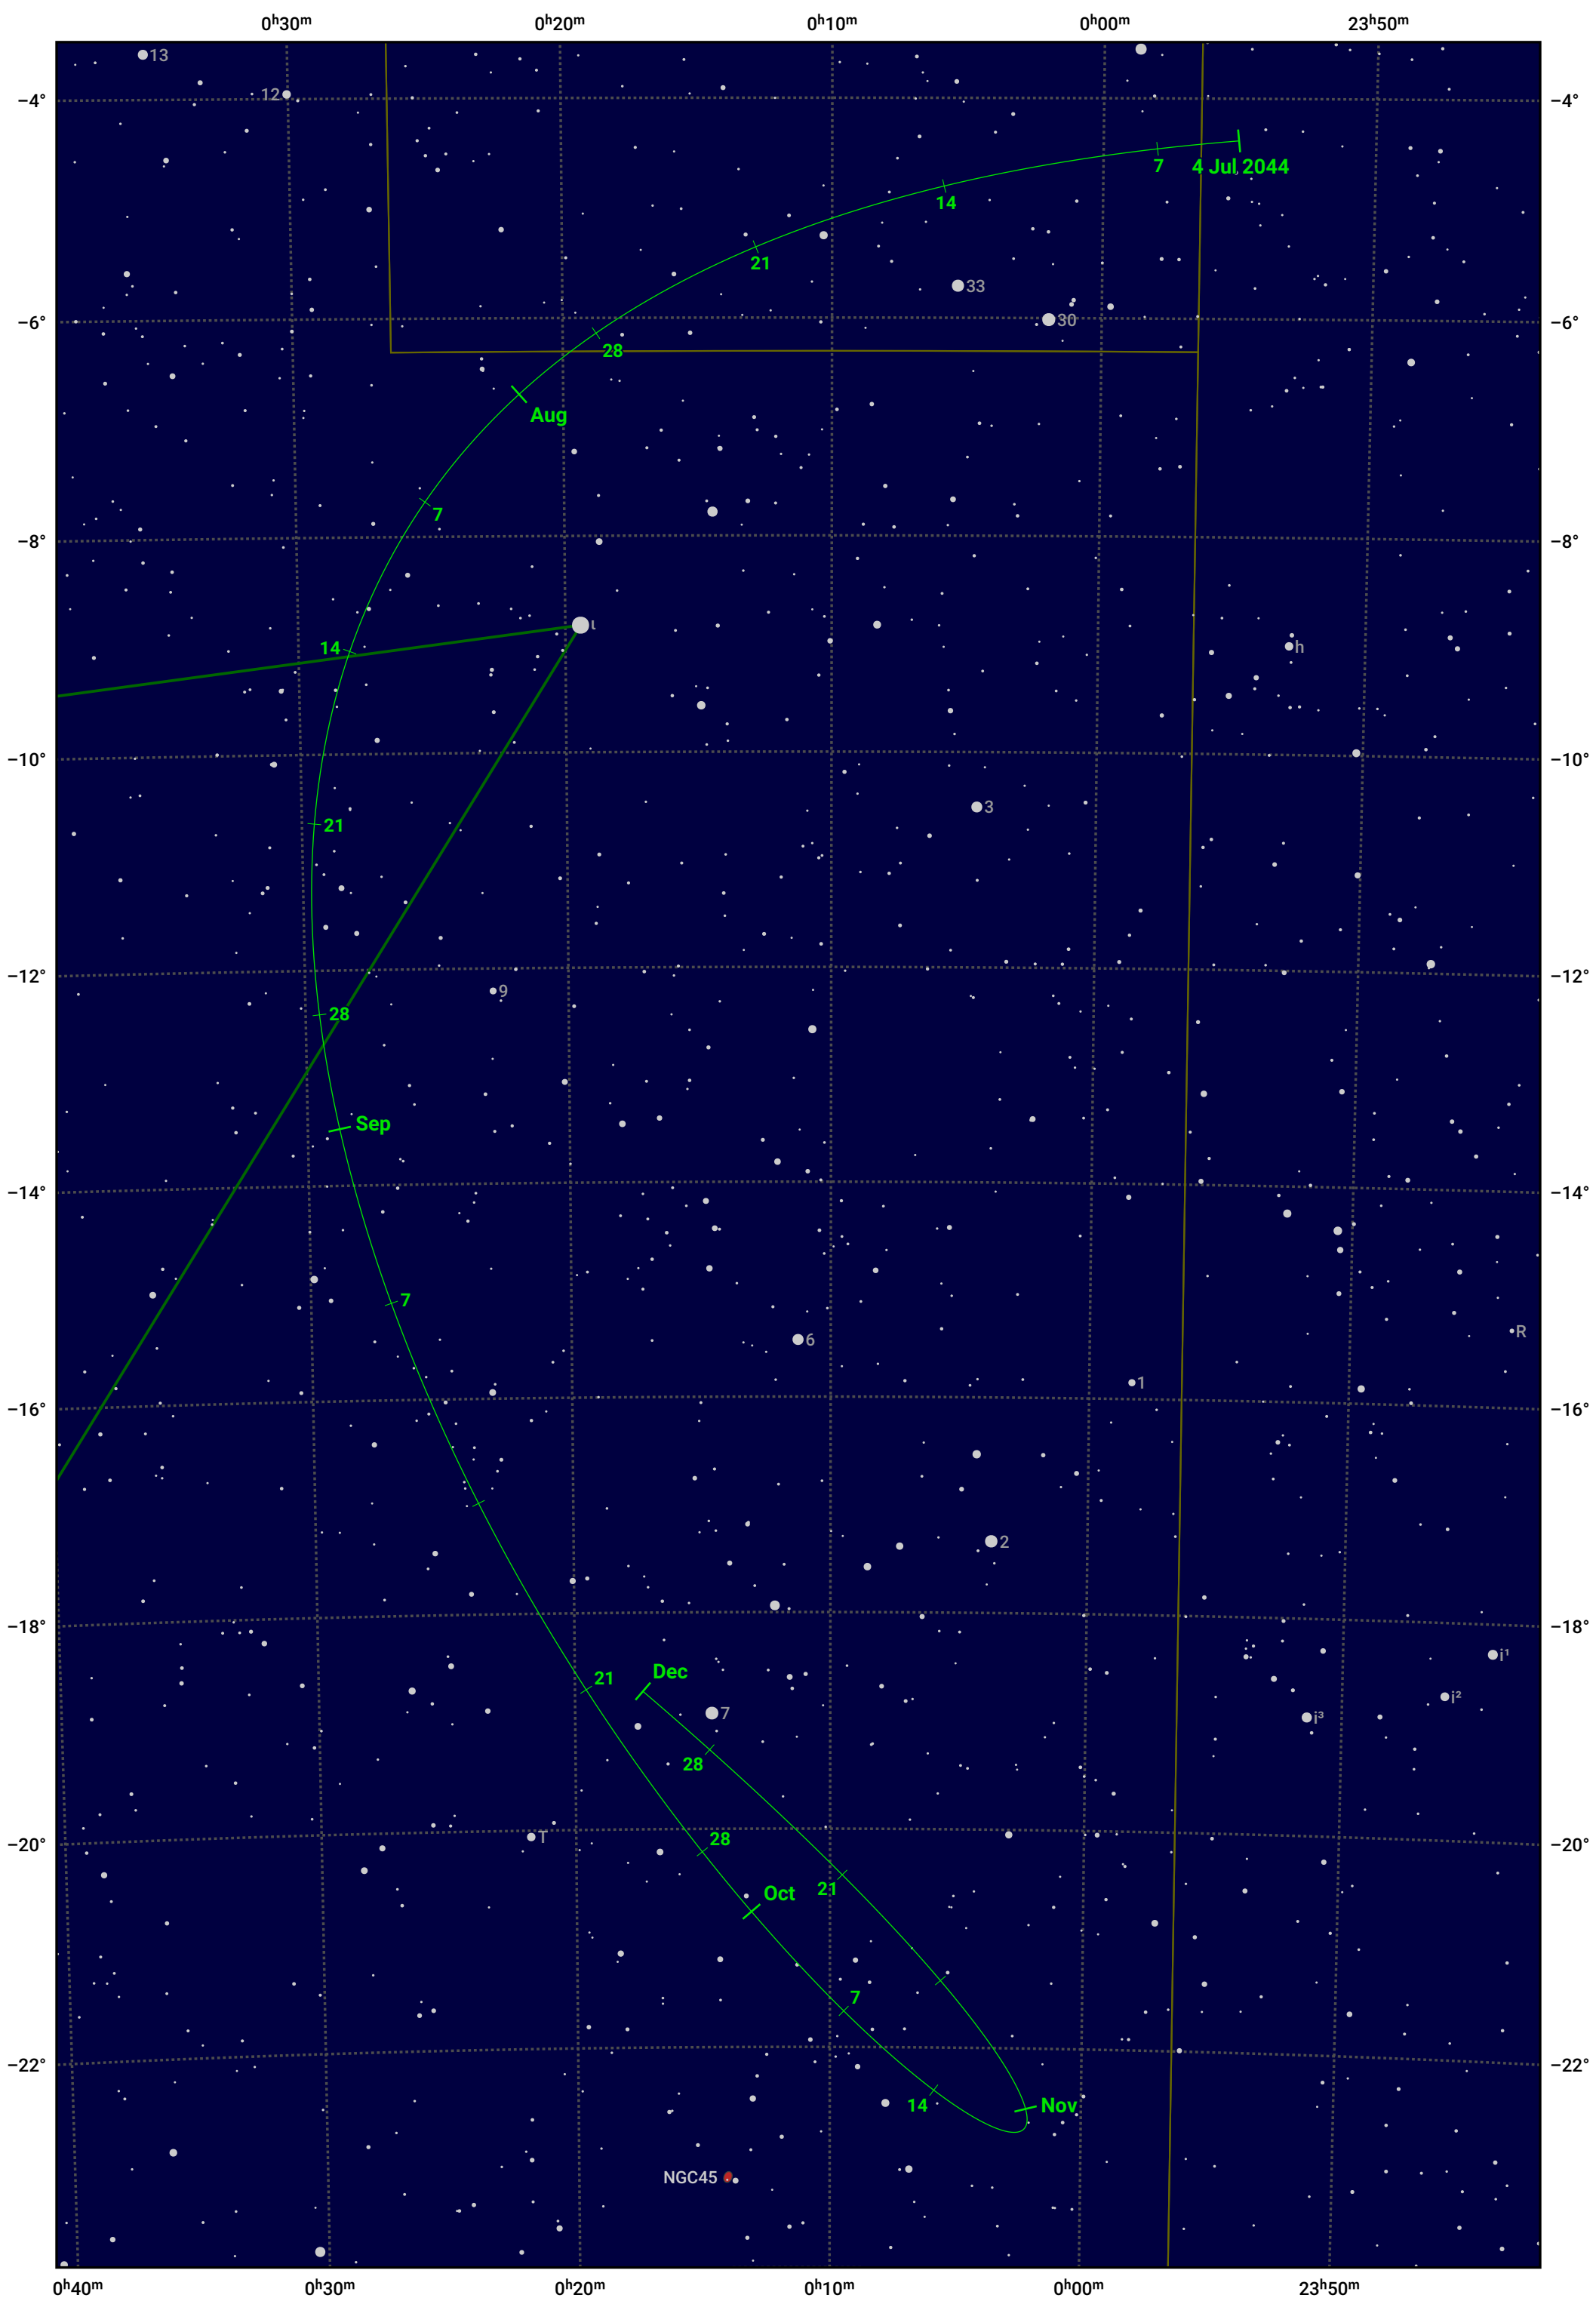

The path of Asteroid 6 Hebe around opposition on 17 Sep 2024

© Dominic Ford 2011–2024. Date markers placed at midnight UTC. Downloaded from <https://in-the-sky.org>

Magnitude scale: 10.0 9.0 8.0 7.0 6.0 5.0 4.0 3.0

Ecliptic Plane

Galaxy Bright nebula Open cluster Globular cluster

Date	Mag	Phase
2024 Aug 1	8.7	96%
2024 Aug 15	8.3	97%
2024 Sep 1	7.9	99%
2024 Oct 1	7.8	99%
2024 Nov 1	8.5	96%
2024 Dec 1	9.1	94%