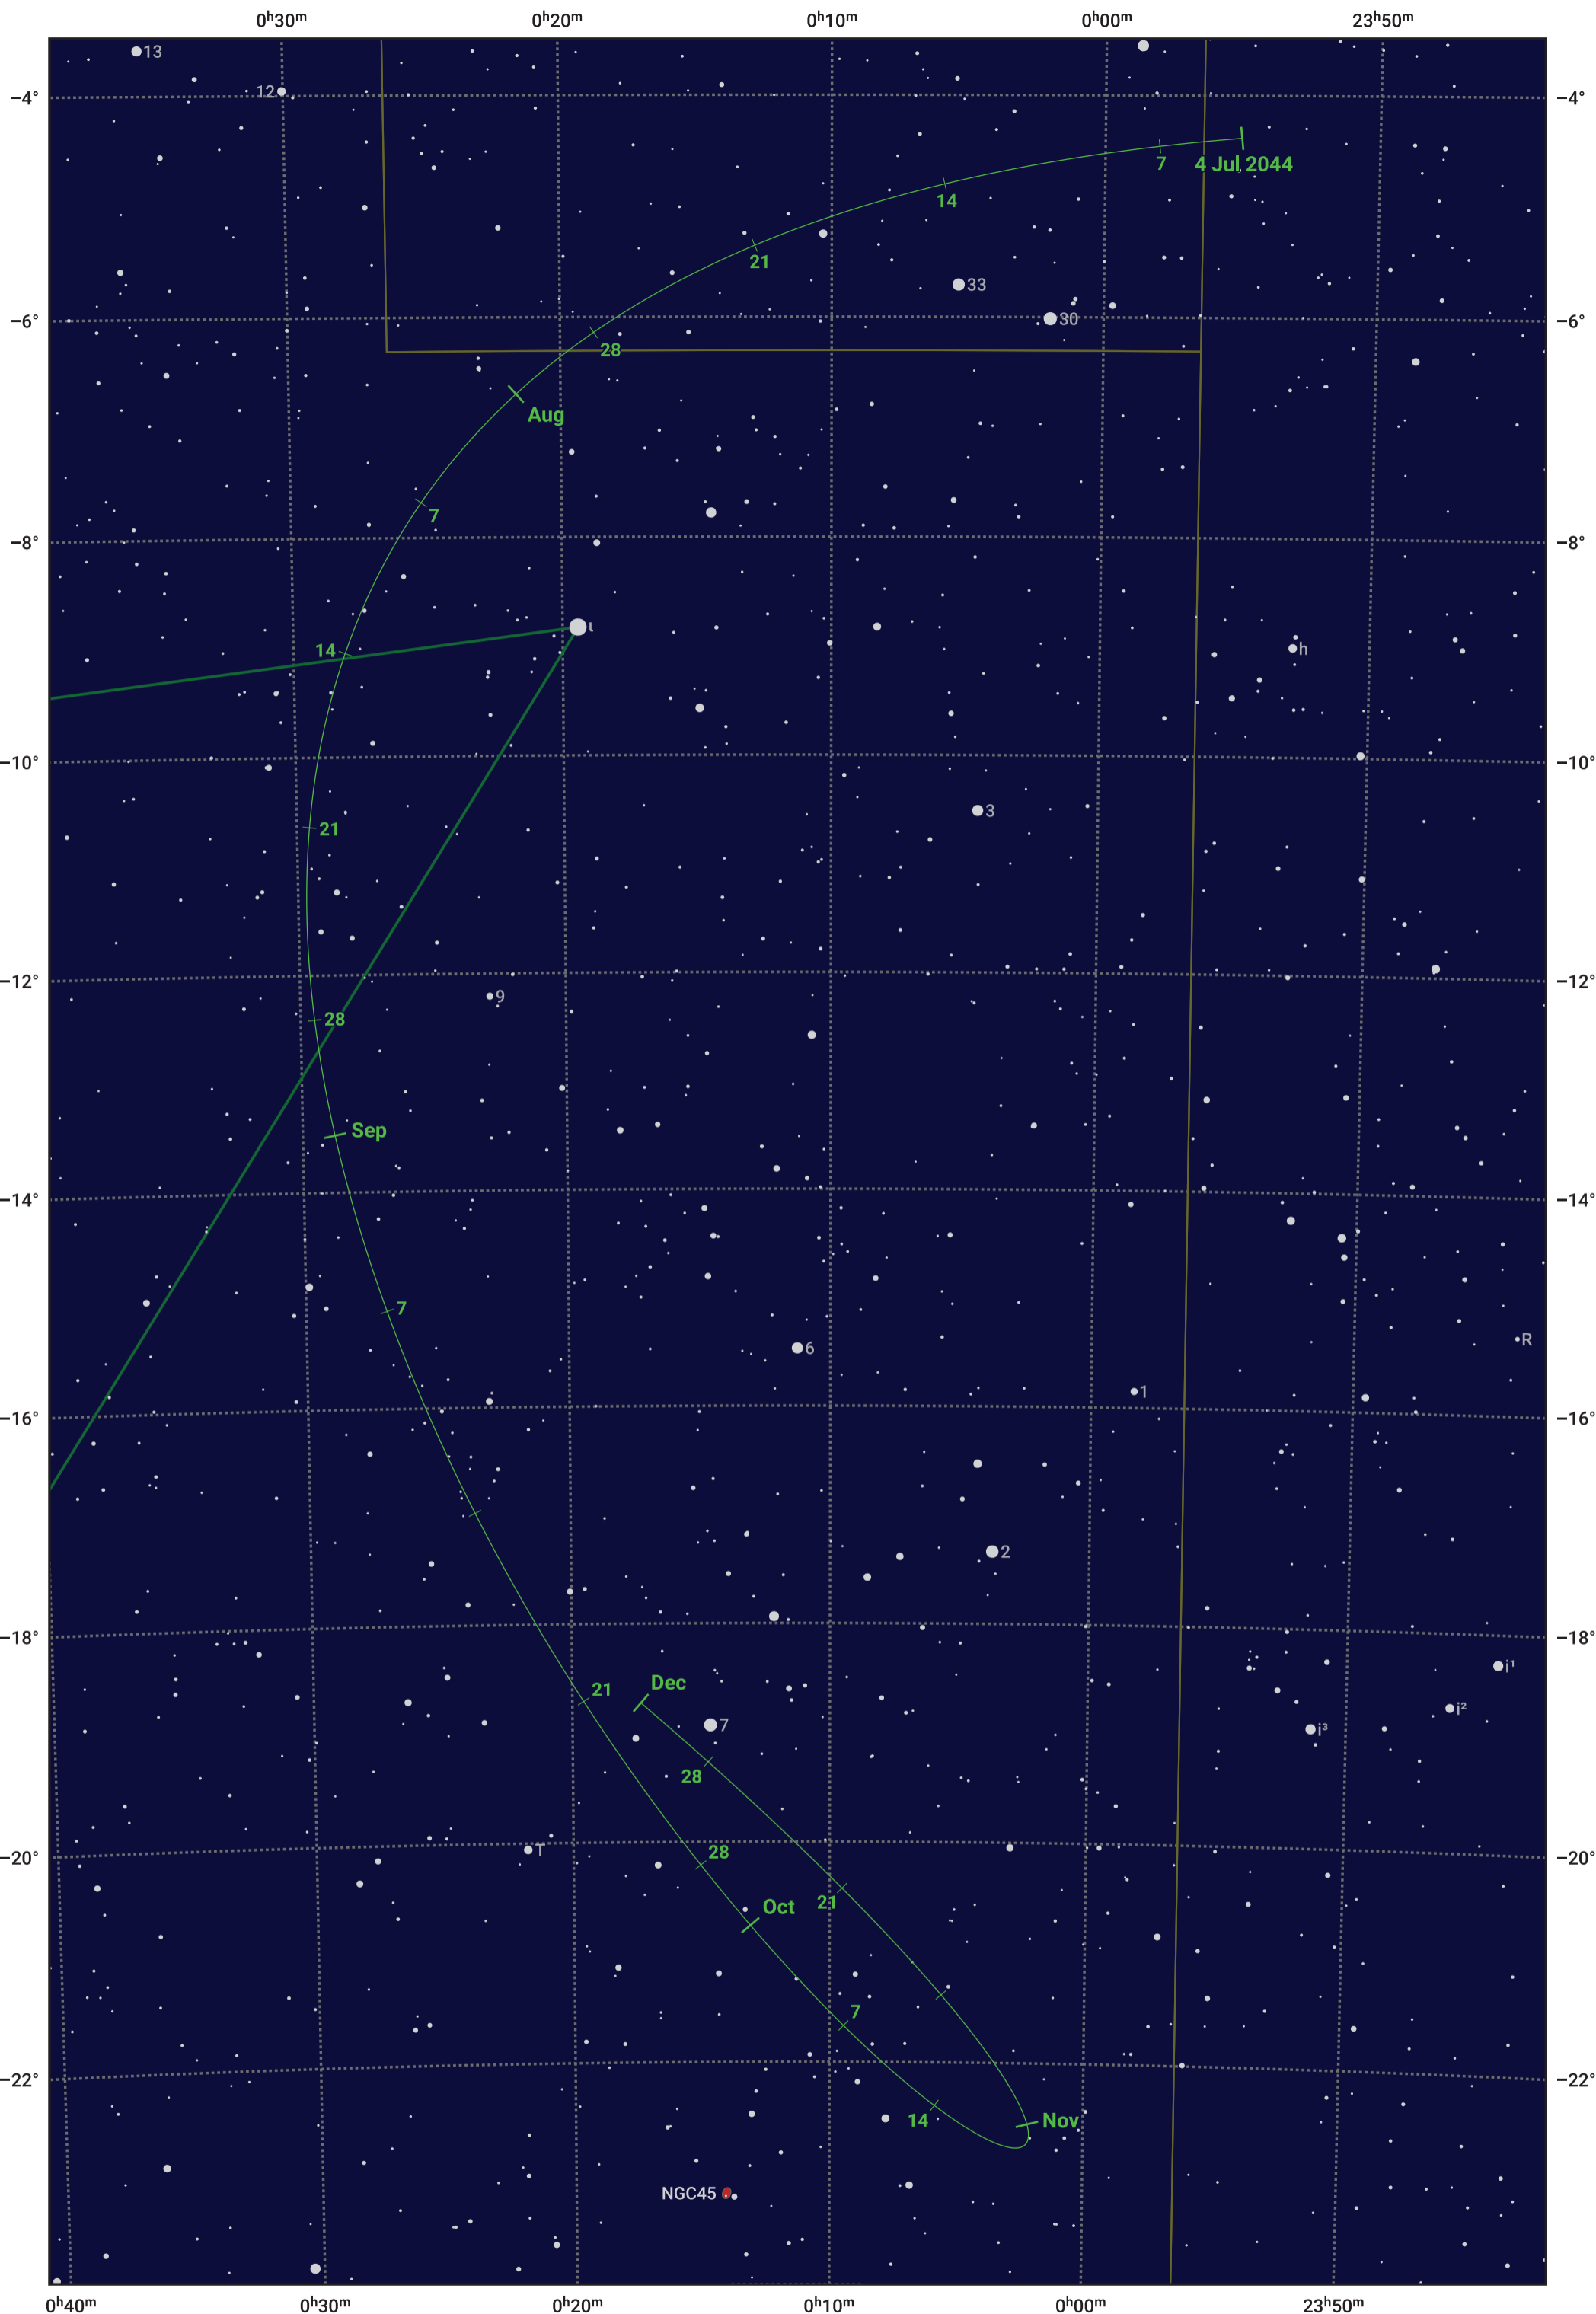

# The path of Asteroid 6 Hebe around opposition on 17 Sep 2024

© Dominic Ford 2011–2024. Date markers placed at midnight UTC. Downloaded from <https://in-the-sky.org>

Magnitude scale: 10.0 9.0 8.0 7.0 6.0 5.0 4.0 3.0

Ecliptic Plane

- Galaxy
- Bright nebula
- Open cluster
- Globular cluster

Date	Mag	Phase
2024 Aug 1	8.7	96%
2024 Aug 15	8.3	97%
2024 Sep 1	7.9	99%
2024 Oct 1	7.8	99%
2024 Nov 1	8.5	96%
2024 Dec 1	9.1	94%