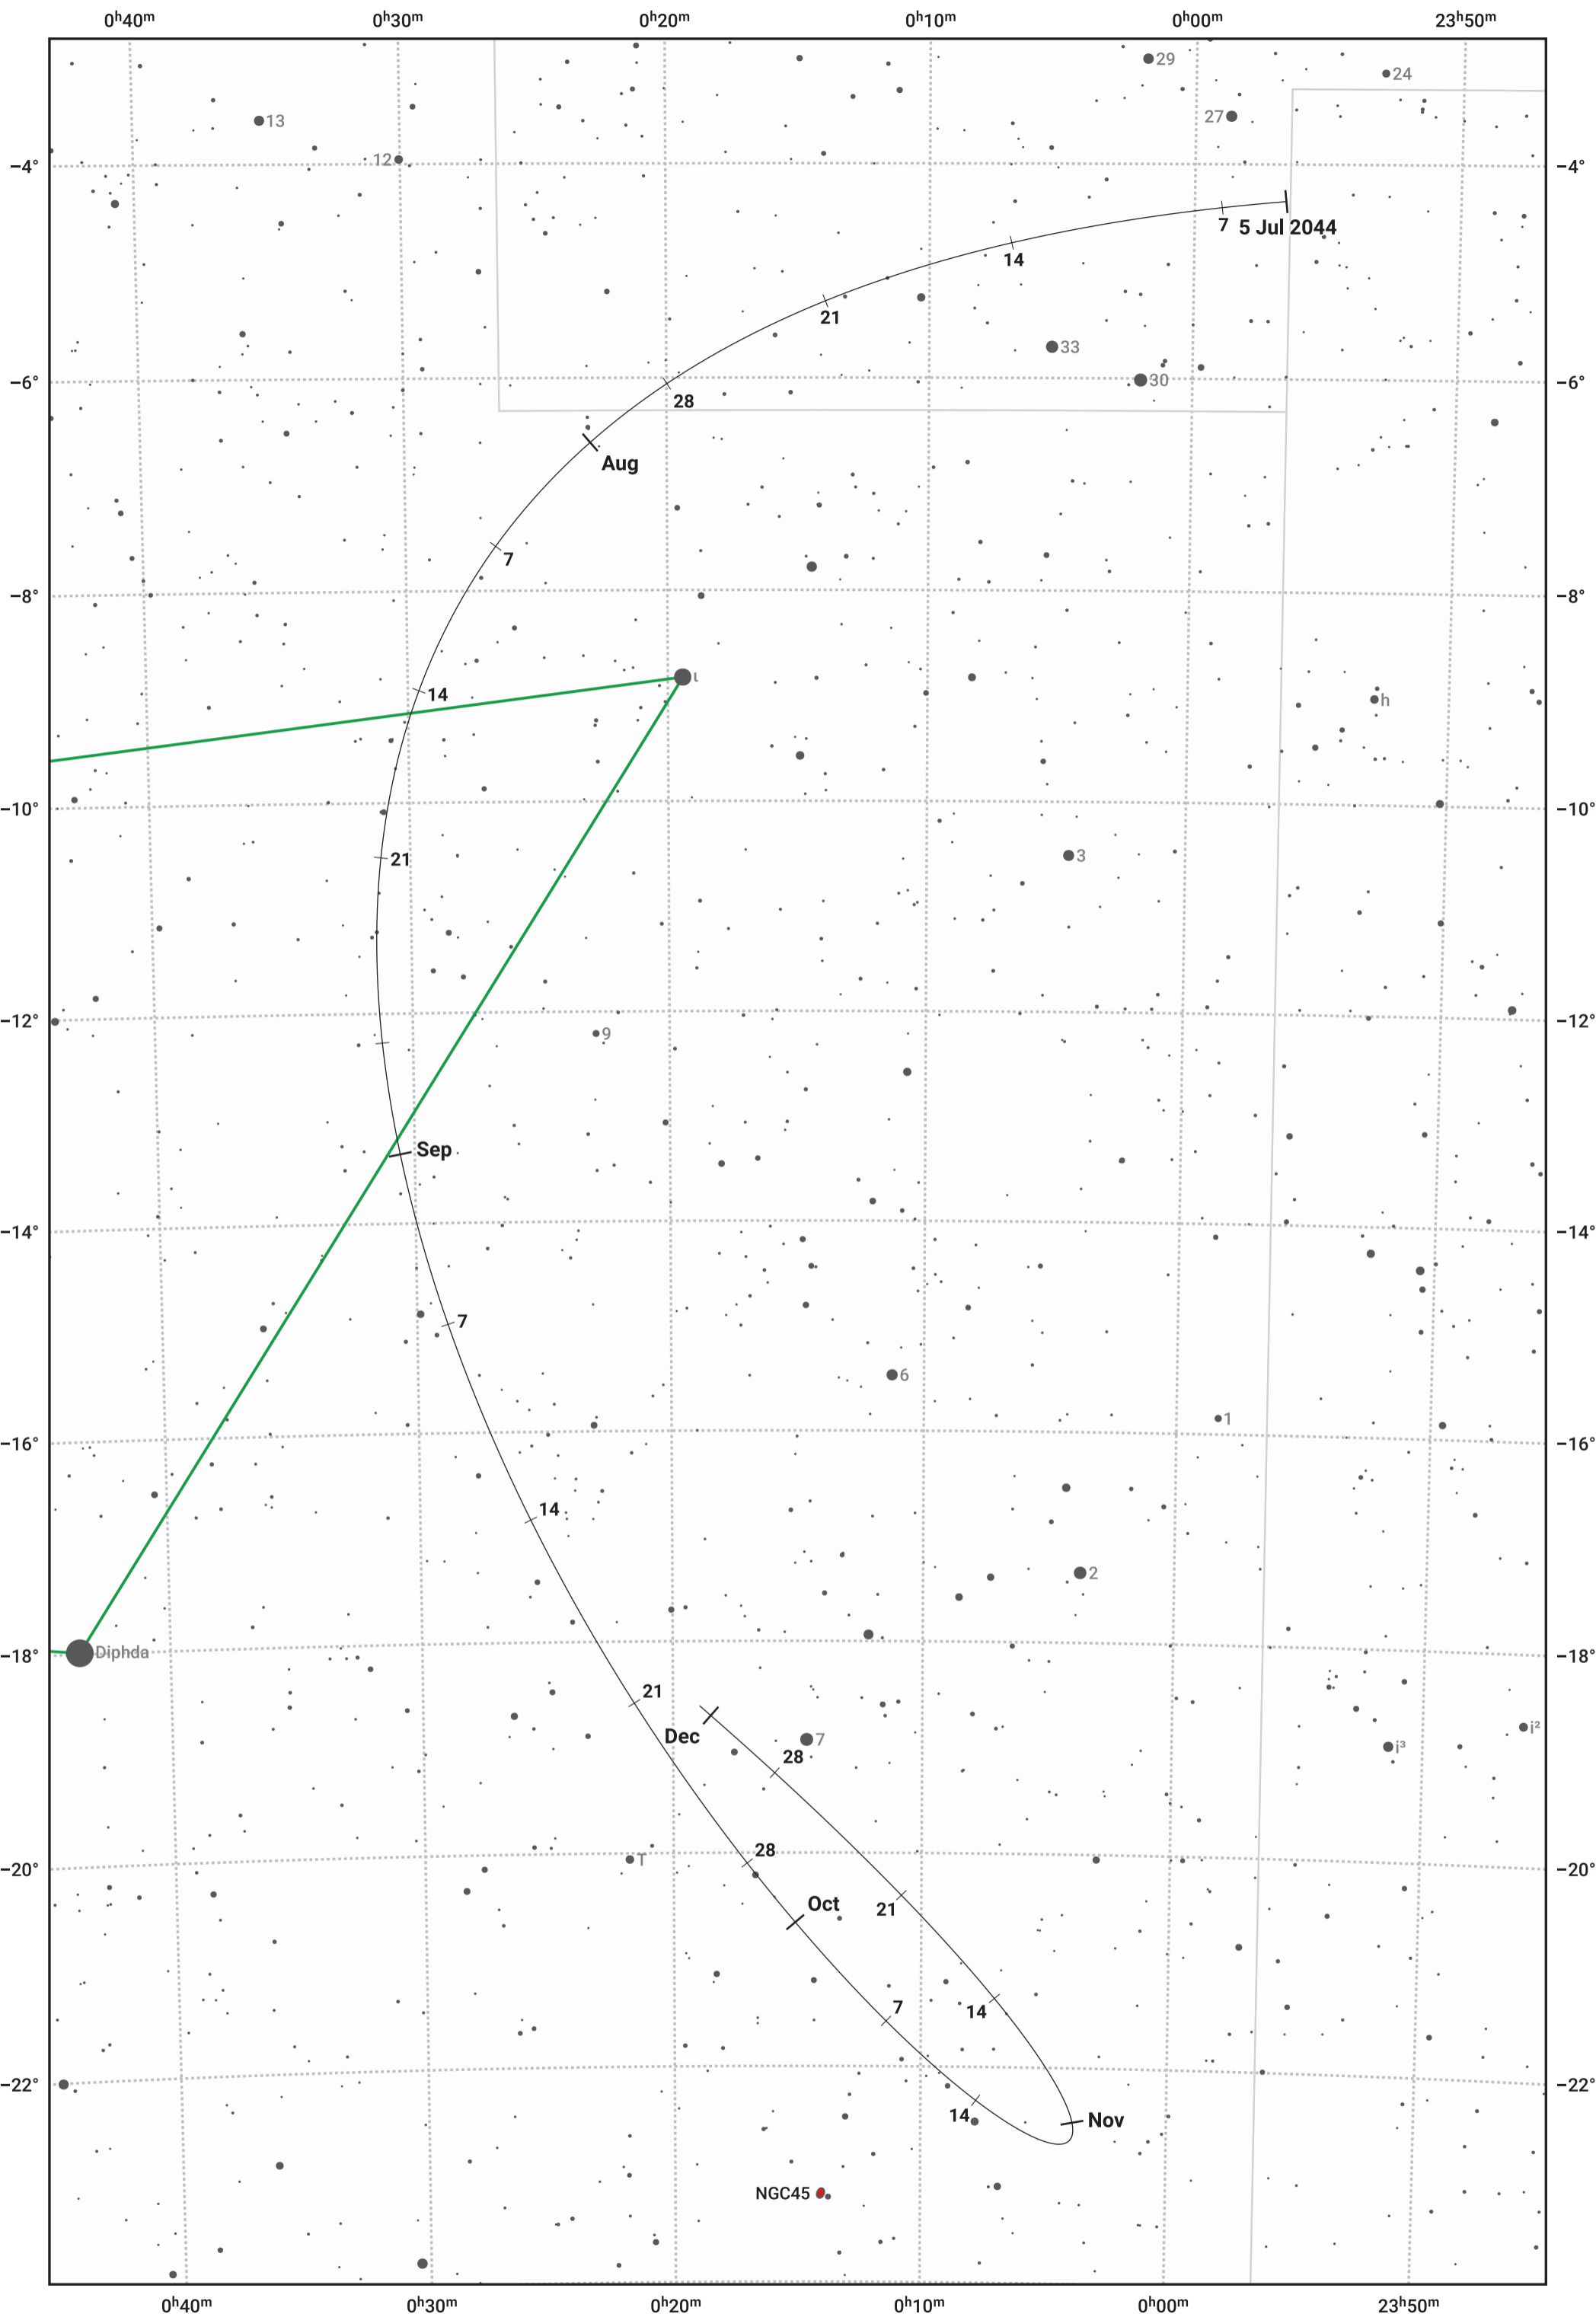

The path of Asteroid 6 Hebe around opposition on 18 Sep 2024

© Dominic Ford 2011–2024. Date markers placed at midnight UTC. Downloaded from <https://in-the-sky.org>

Magnitude scale: 10.0 9.0 8.0 7.0 6.0 5.0 4.0 3.0 2.0

— Ecliptic Plane

Galaxy Bright nebula Open cluster Globular cluster

Date	Mag	Phase
2024 Aug 1	8.7	96%
2024 Aug 15	8.3	97%
2024 Sep 1	7.9	99%
2024 Oct 1	7.8	99%
2024 Nov 1	8.4	96%
2024 Dec 1	9.1	94%