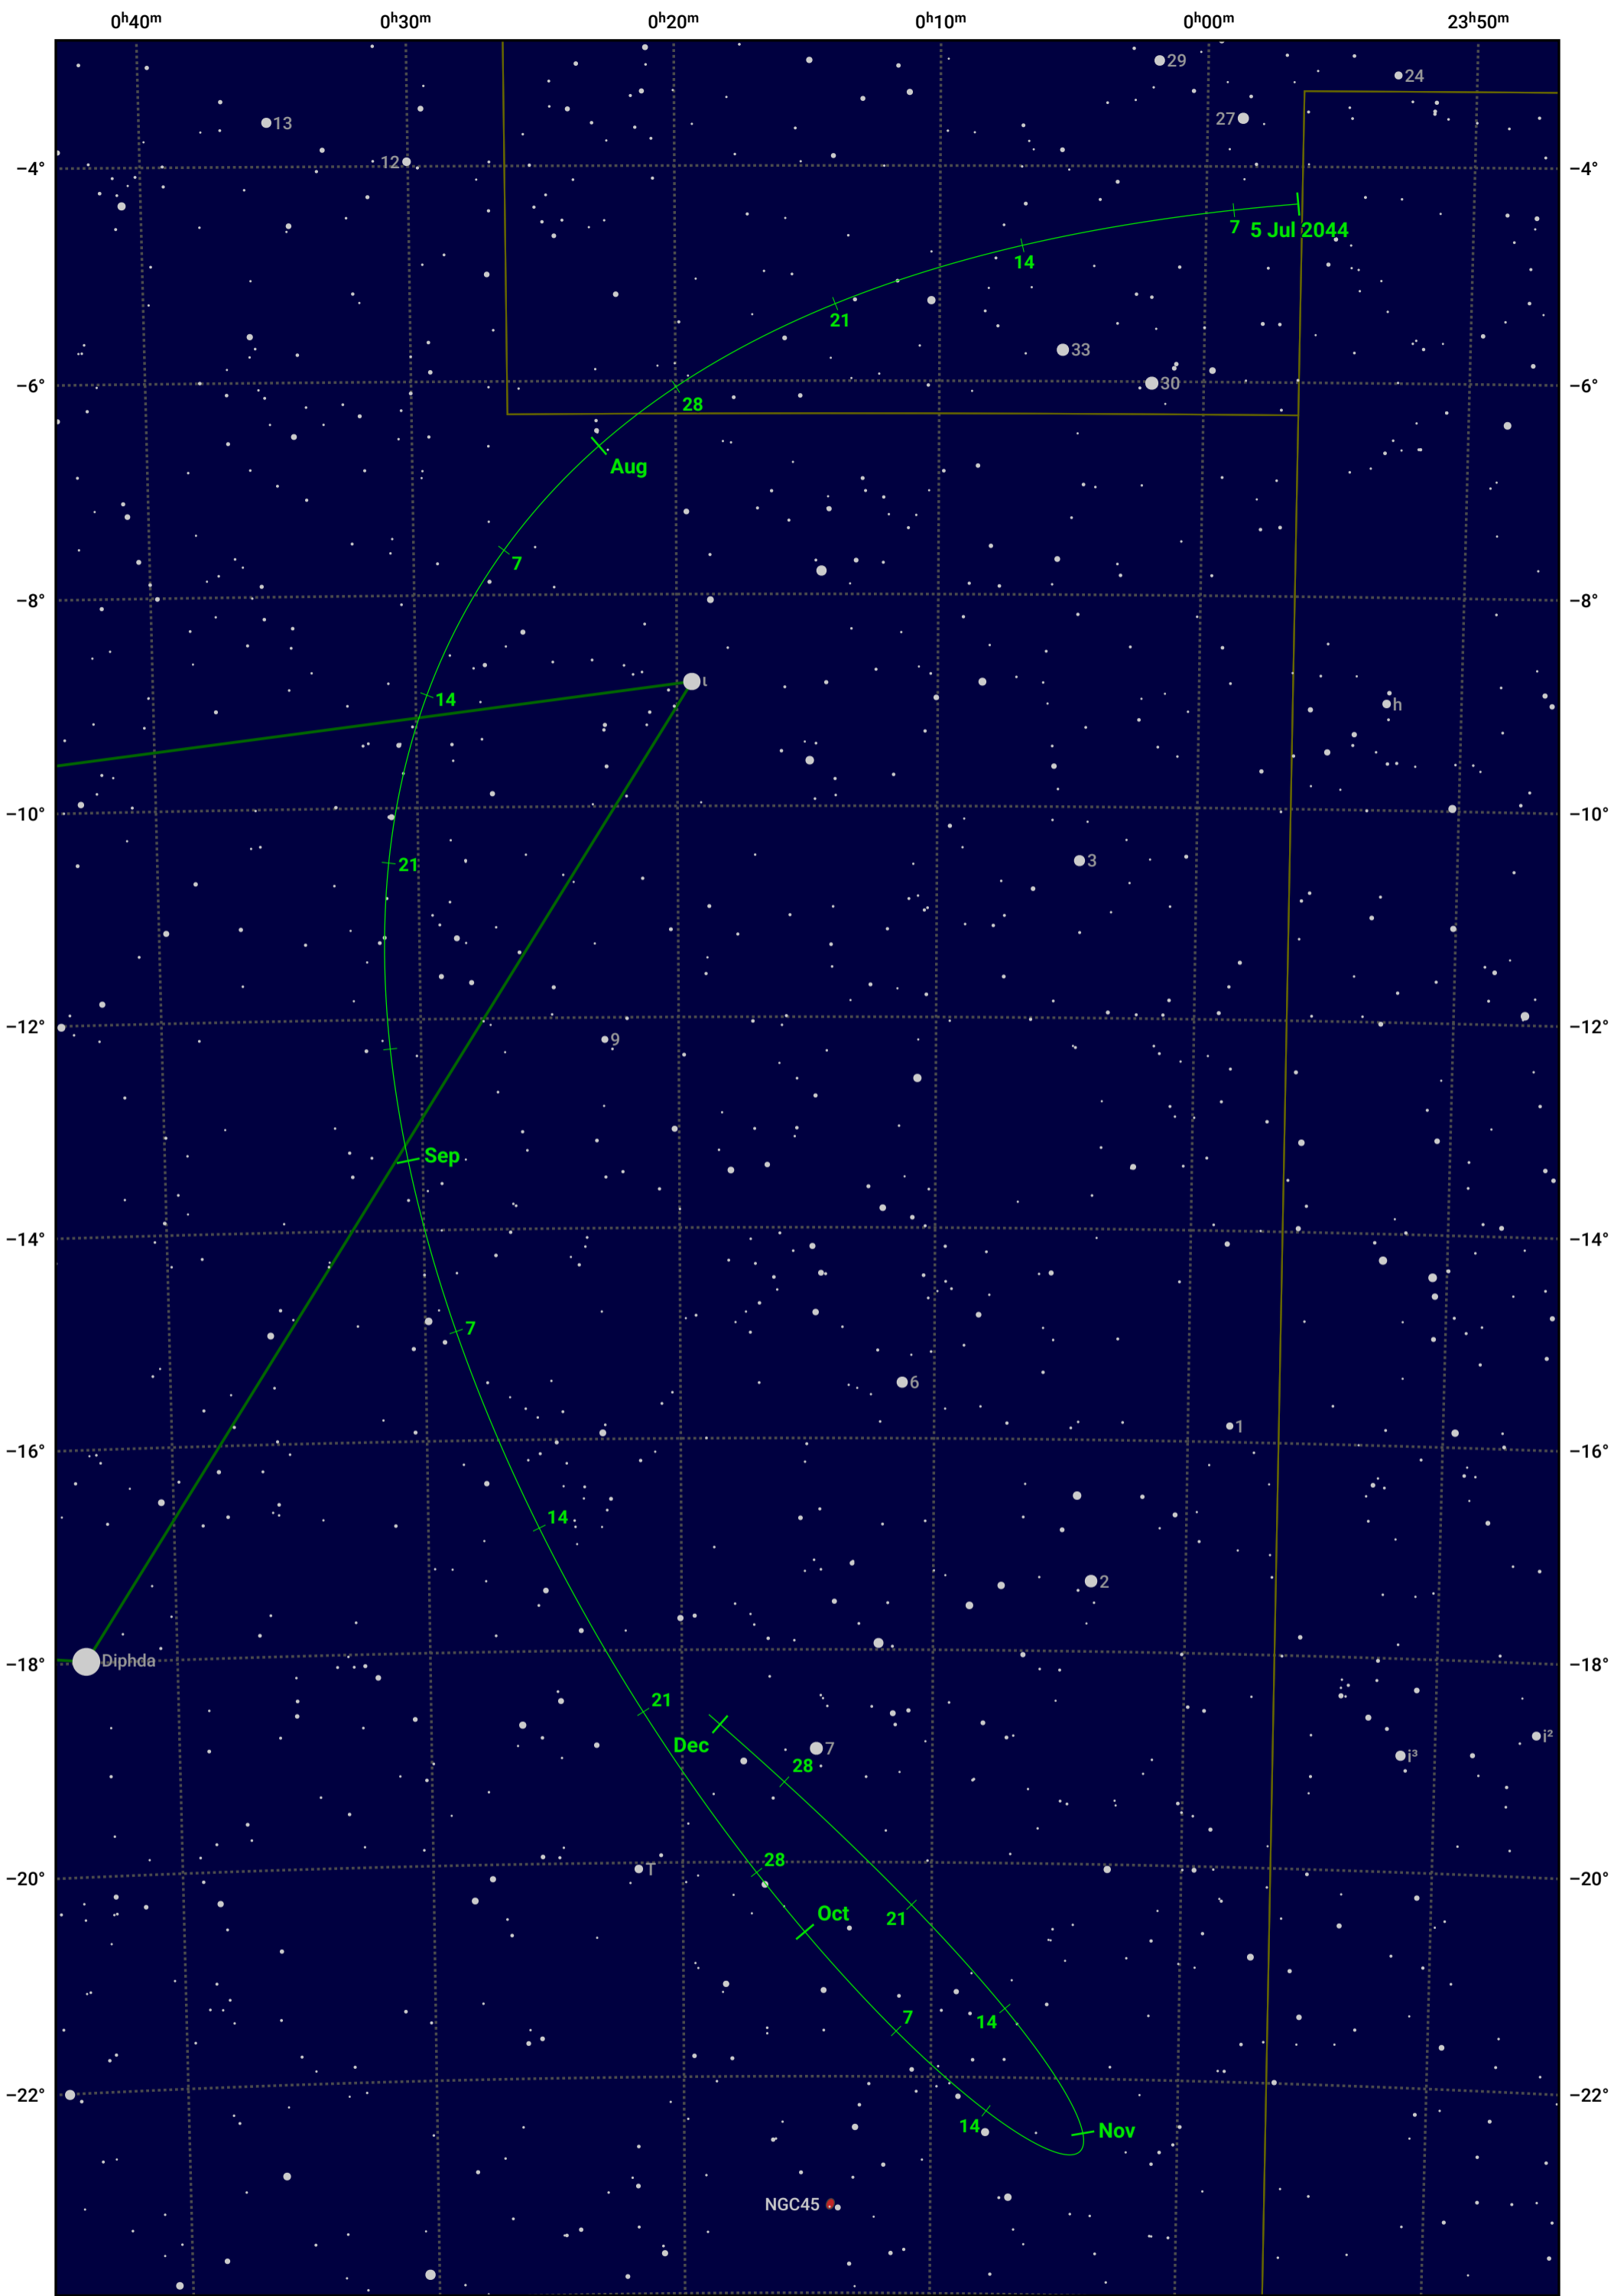

The path of Asteroid 6 Hebe around opposition on 18 Sep 2044

© Dominic Ford 2011–2024. Date markers placed at midnight UTC. Downloaded from <https://in-the-sky.org>

Magnitude scale: 10.0 9.0 8.0 7.0 6.0 5.0 4.0 3.0 2.0

— Ecliptic Plane

Galaxy Bright nebula Open cluster Globular cluster

Date	Mag	Phase
2044 Aug 1	8.7	96%
2044 Aug 15	8.3	97%
2044 Sep 1	7.9	99%
2044 Oct 1	7.8	99%
2044 Nov 1	8.4	96%
2044 Dec 1	9.1	94%