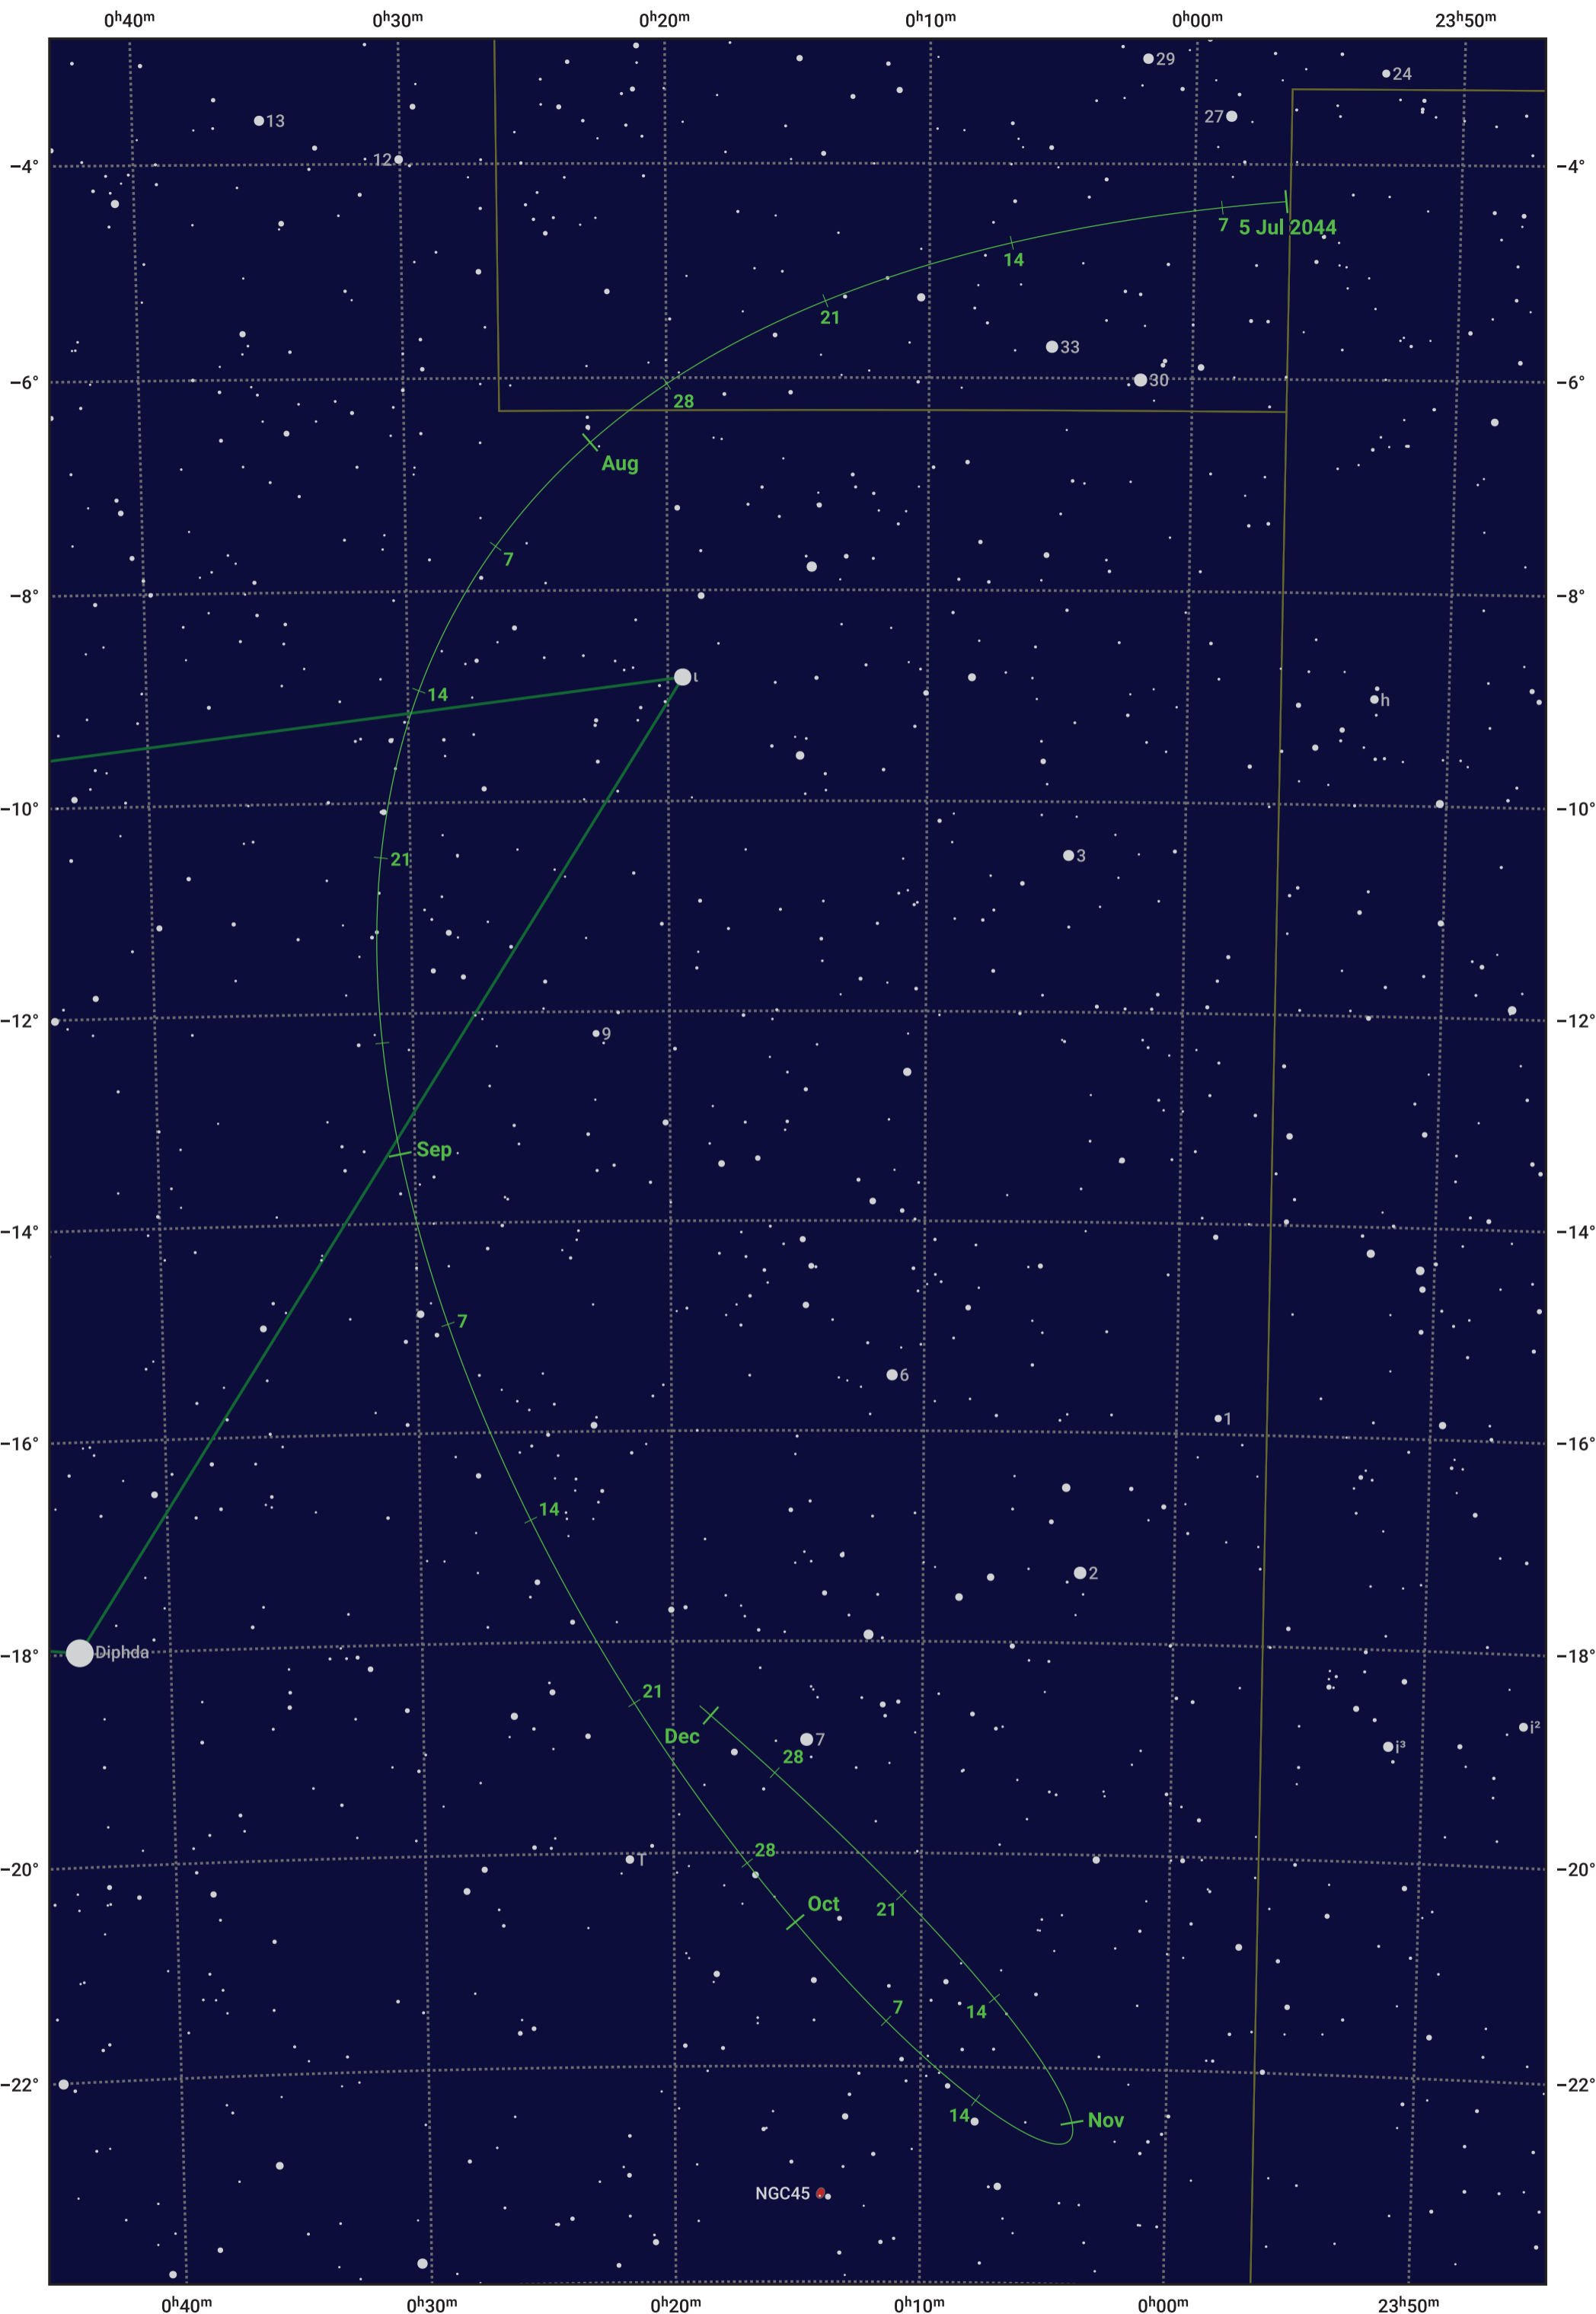

# The path of Asteroid 6 Hebe around opposition on 18 Sep 2024

© Dominic Ford 2011–2024. Date markers placed at midnight UTC. Downloaded from <https://in-the-sky.org>

Magnitude scale: 10.0 9.0 8.0 7.0 6.0 5.0 4.0 3.0 2.0

Ecliptic Plane

- Galaxy
- Bright nebula
- Open cluster
- ⊕ Globular cluster

Date	Mag	Phase
2024 Aug 1	8.7	96%
2024 Aug 15	8.3	97%
2024 Sep 1	7.9	99%
2024 Oct 1	7.8	99%
2024 Nov 1	8.4	96%
2024 Dec 1	9.1	94%