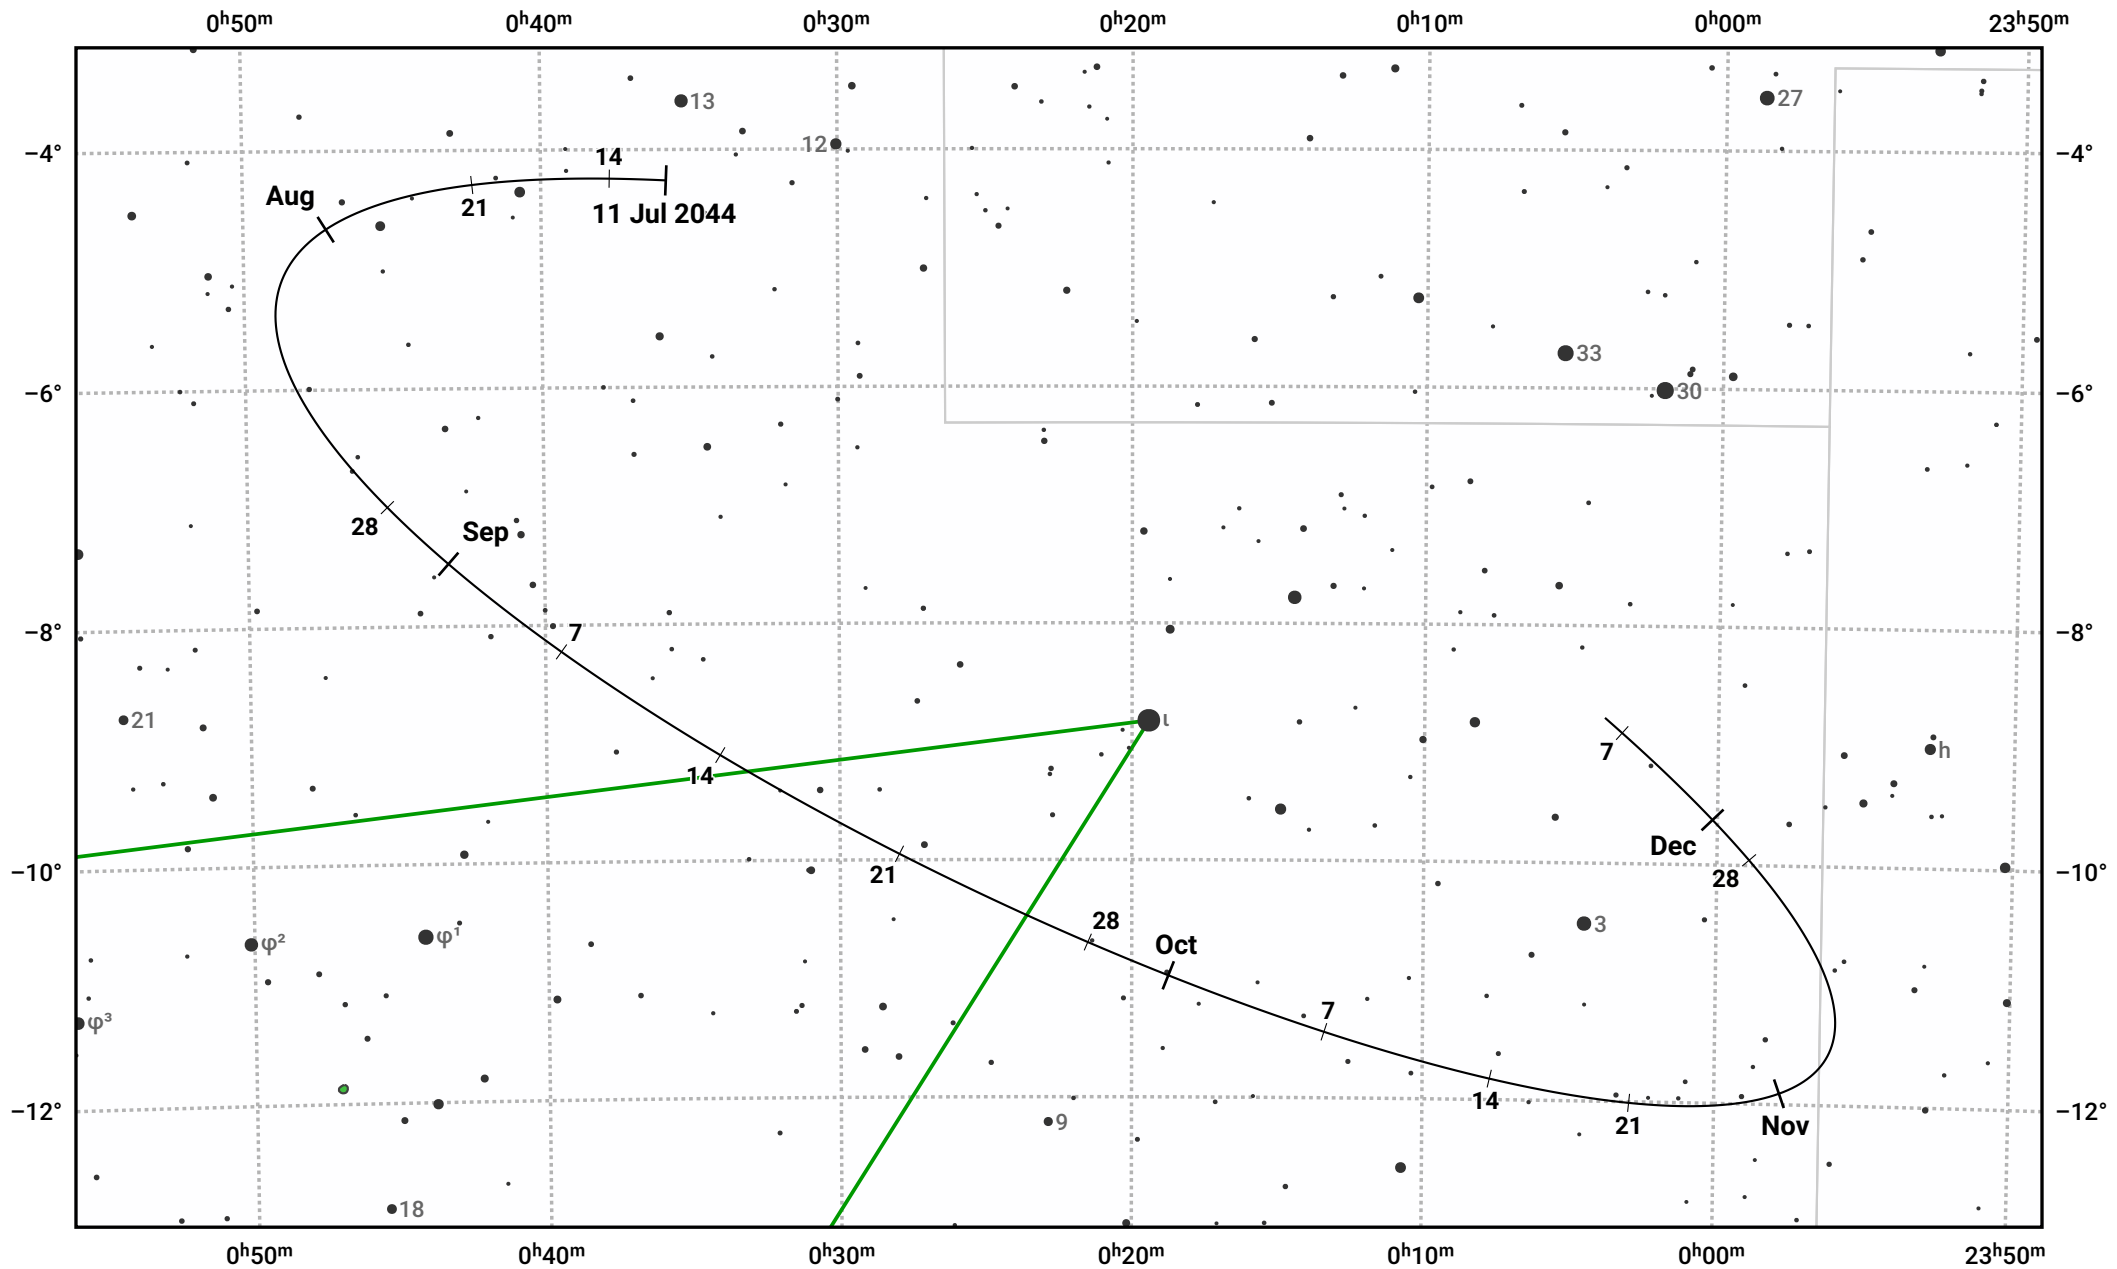

The path of Asteroid 4 Vesta around opposition on 24 Sep 2044

© Dominic Ford 2011–2024. Date markers placed at midnight UTC. Downloaded from <https://in-the-sky.org>

Magnitude scale: • 9.0 • 8.0 • 7.0 • 6.0 • 5.0 • 4.0 • 3.0

— Ecliptic Plane

Galaxy Bright nebula Open cluster Globular cluster

| Date | Mag | Phase |
|-------------|-----|-------|
| 2044 Aug 1 | 7.3 | 96% |
| 2044 Sep 1 | 6.7 | 99% |
| 2044 Sep 4 | 6.6 | 99% |
| 2044 Oct 1 | 6.4 | 100% |
| 2044 Nov 1 | 7.1 | 98% |
| 2044 Nov 23 | 7.6 | 97% |
| 2044 Dec 1 | 7.7 | 96% |