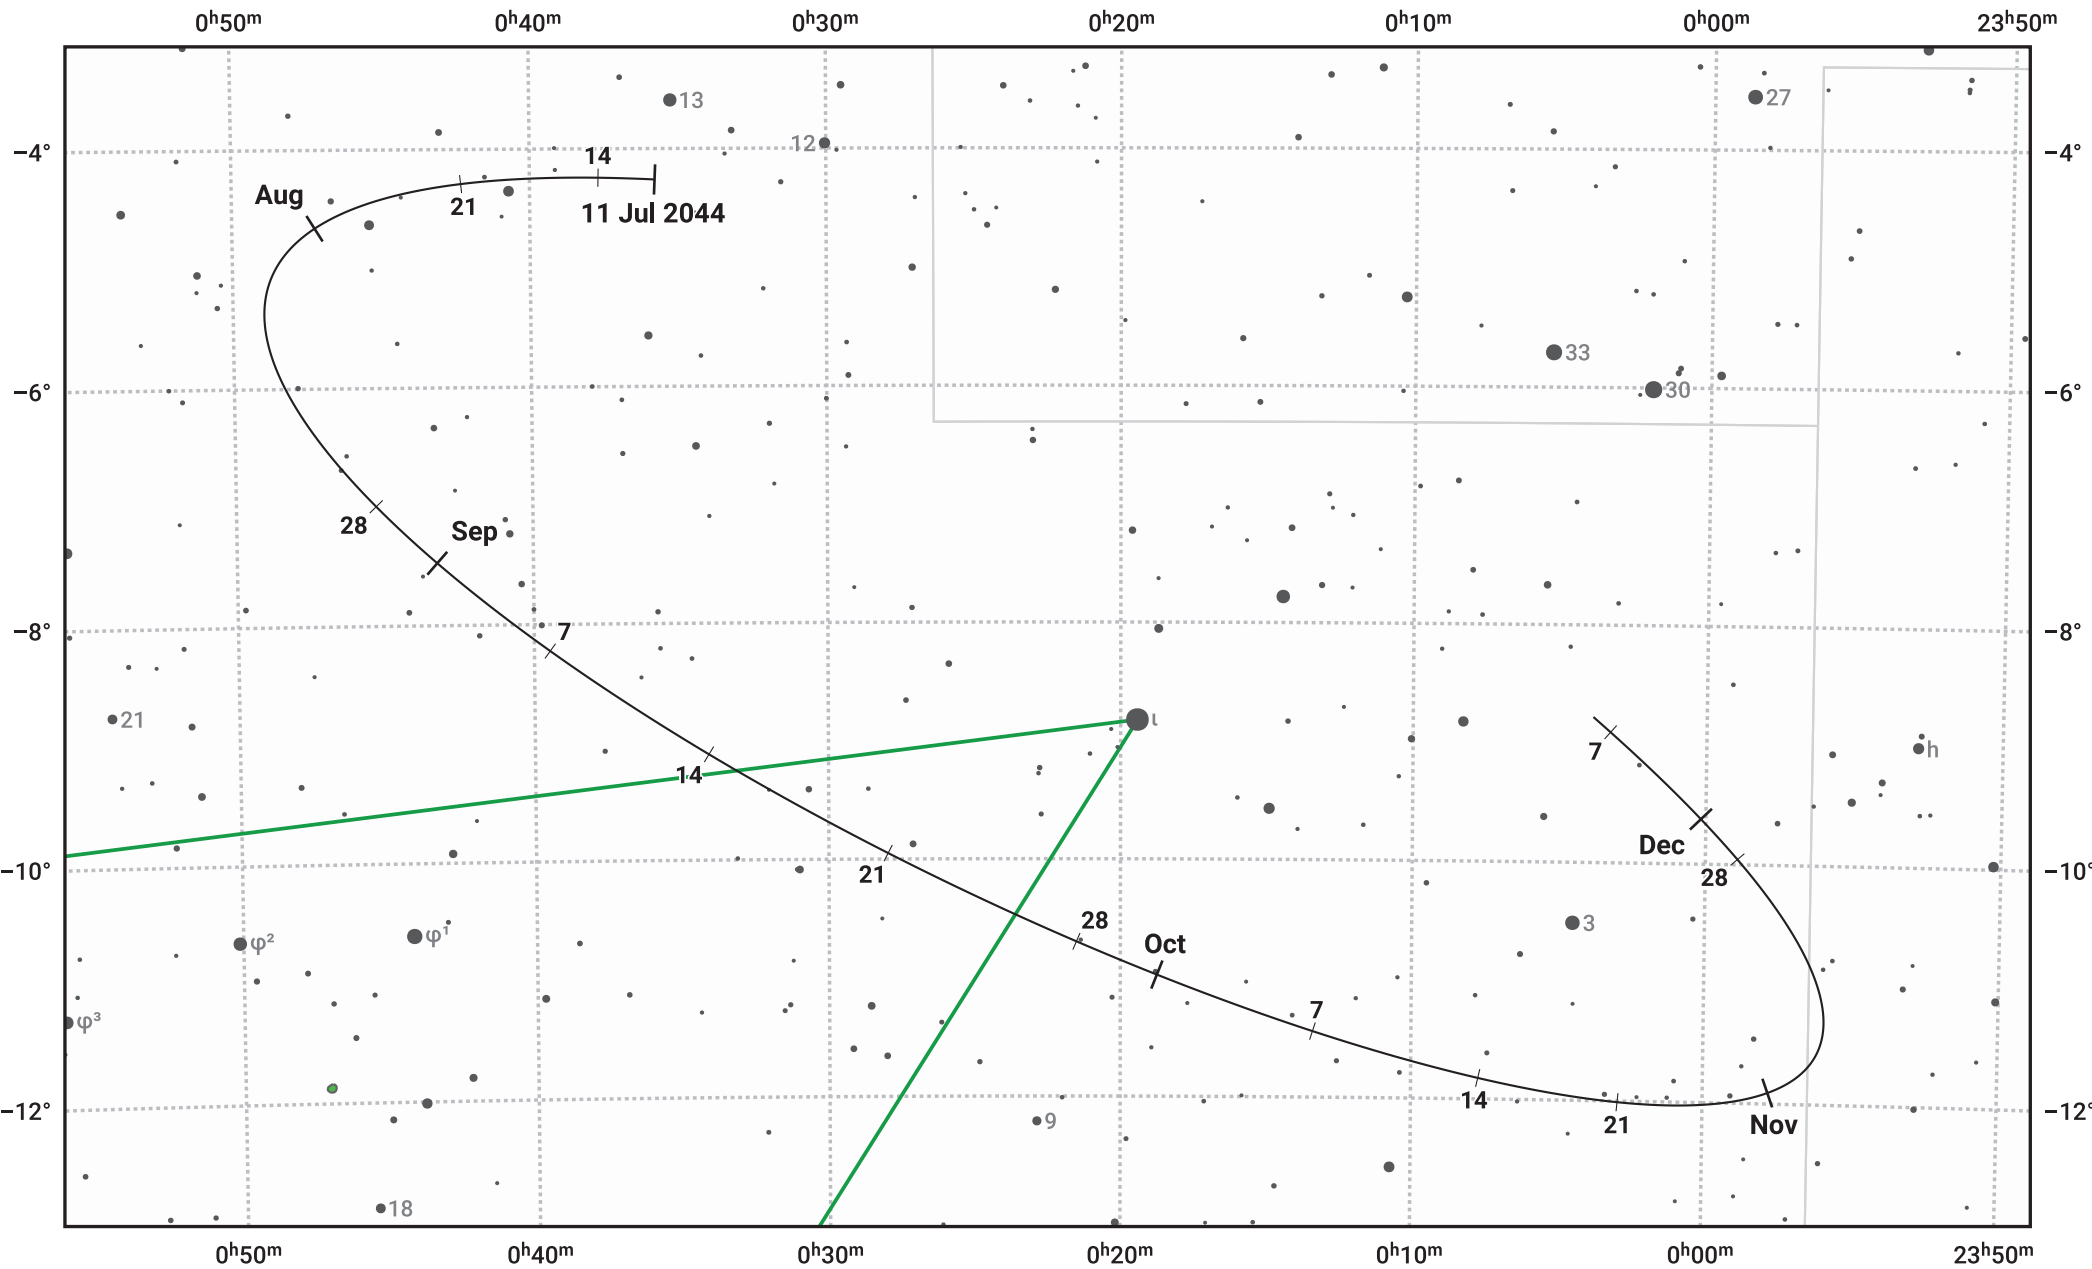

The path of Asteroid 4 Vesta around opposition on 24 Sep 2044

© Dominic Ford 2011–2024. Date markers placed at midnight UTC. Downloaded from <https://in-the-sky.org>

Magnitude scale: • 9.0 • 8.0 • 7.0 • 6.0 • 5.0 • 4.0 • 3.0

— Ecliptic Plane

● Galaxy
 ■ Bright nebula
 ● Open cluster
 ⊕ Globular cluster

Date	Mag	Phase
2044 Aug 1	7.3	96%
2044 Sep 1	6.7	99%
2044 Sep 4	6.6	99%
2044 Oct 1	6.4	100%
2044 Nov 1	7.1	98%
2044 Nov 23	7.6	97%
2044 Dec 1	7.7	96%