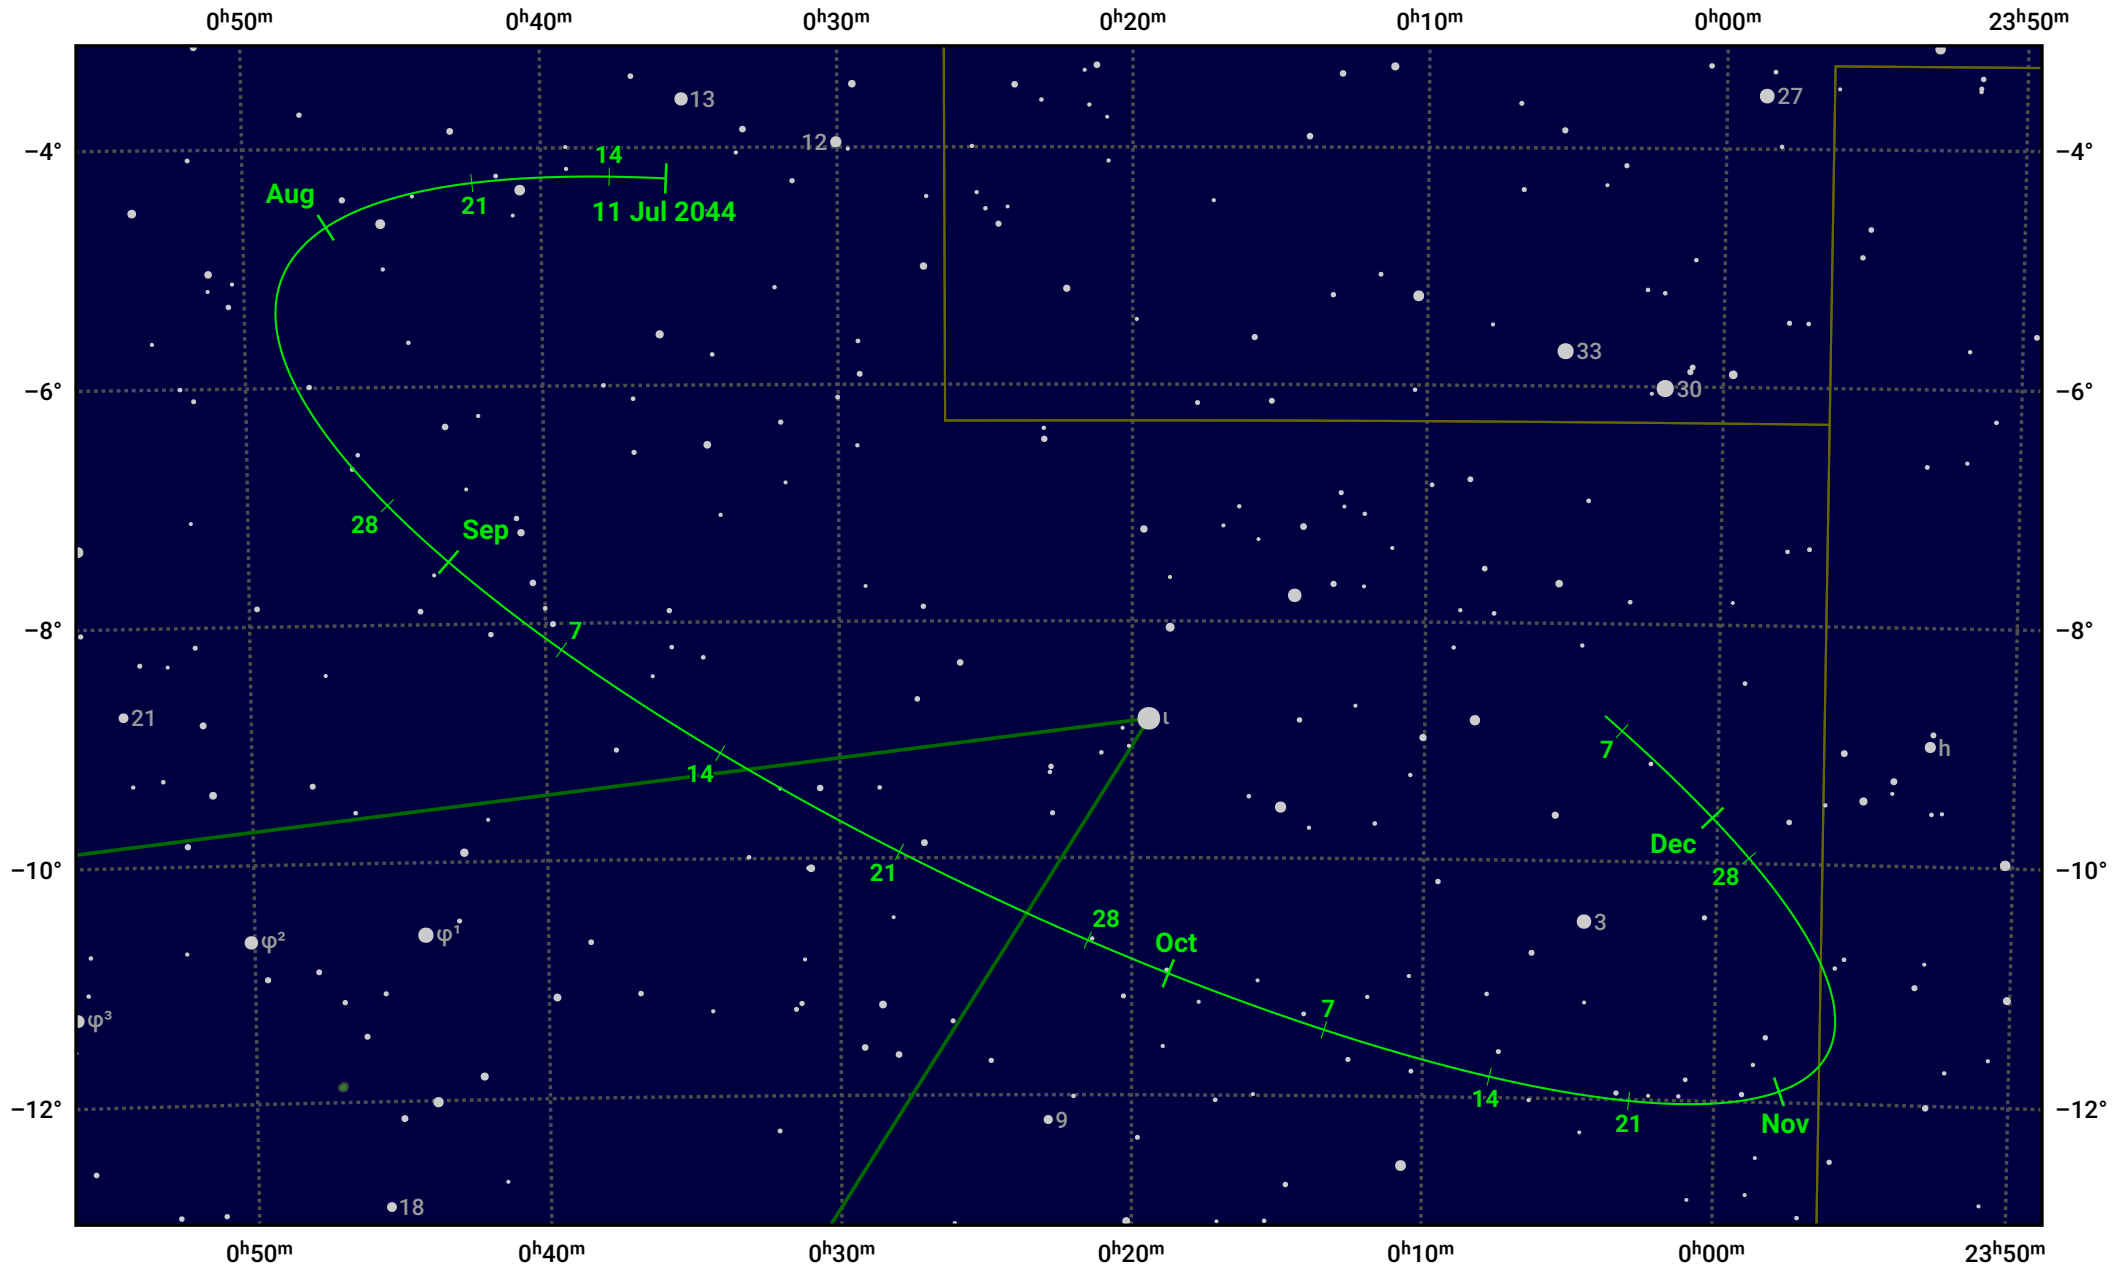

The path of Asteroid 4 Vesta around opposition on 24 Sep 2044

© Dominic Ford 2011–2024. Date markers placed at midnight UTC. Downloaded from <https://in-the-sky.org>

Magnitude scale: • 9.0 • 8.0 • 7.0 • 6.0 • 5.0 • 4.0 • 3.0

— Ecliptic Plane

Galaxy Bright nebula Open cluster Globular cluster

Date	Mag	Phase
2044 Aug 1	7.3	96%
2044 Sep 1	6.7	99%
2044 Sep 4	6.6	99%
2044 Oct 1	6.4	100%
2044 Nov 1	7.1	98%
2044 Nov 23	7.6	97%
2044 Dec 1	7.7	96%