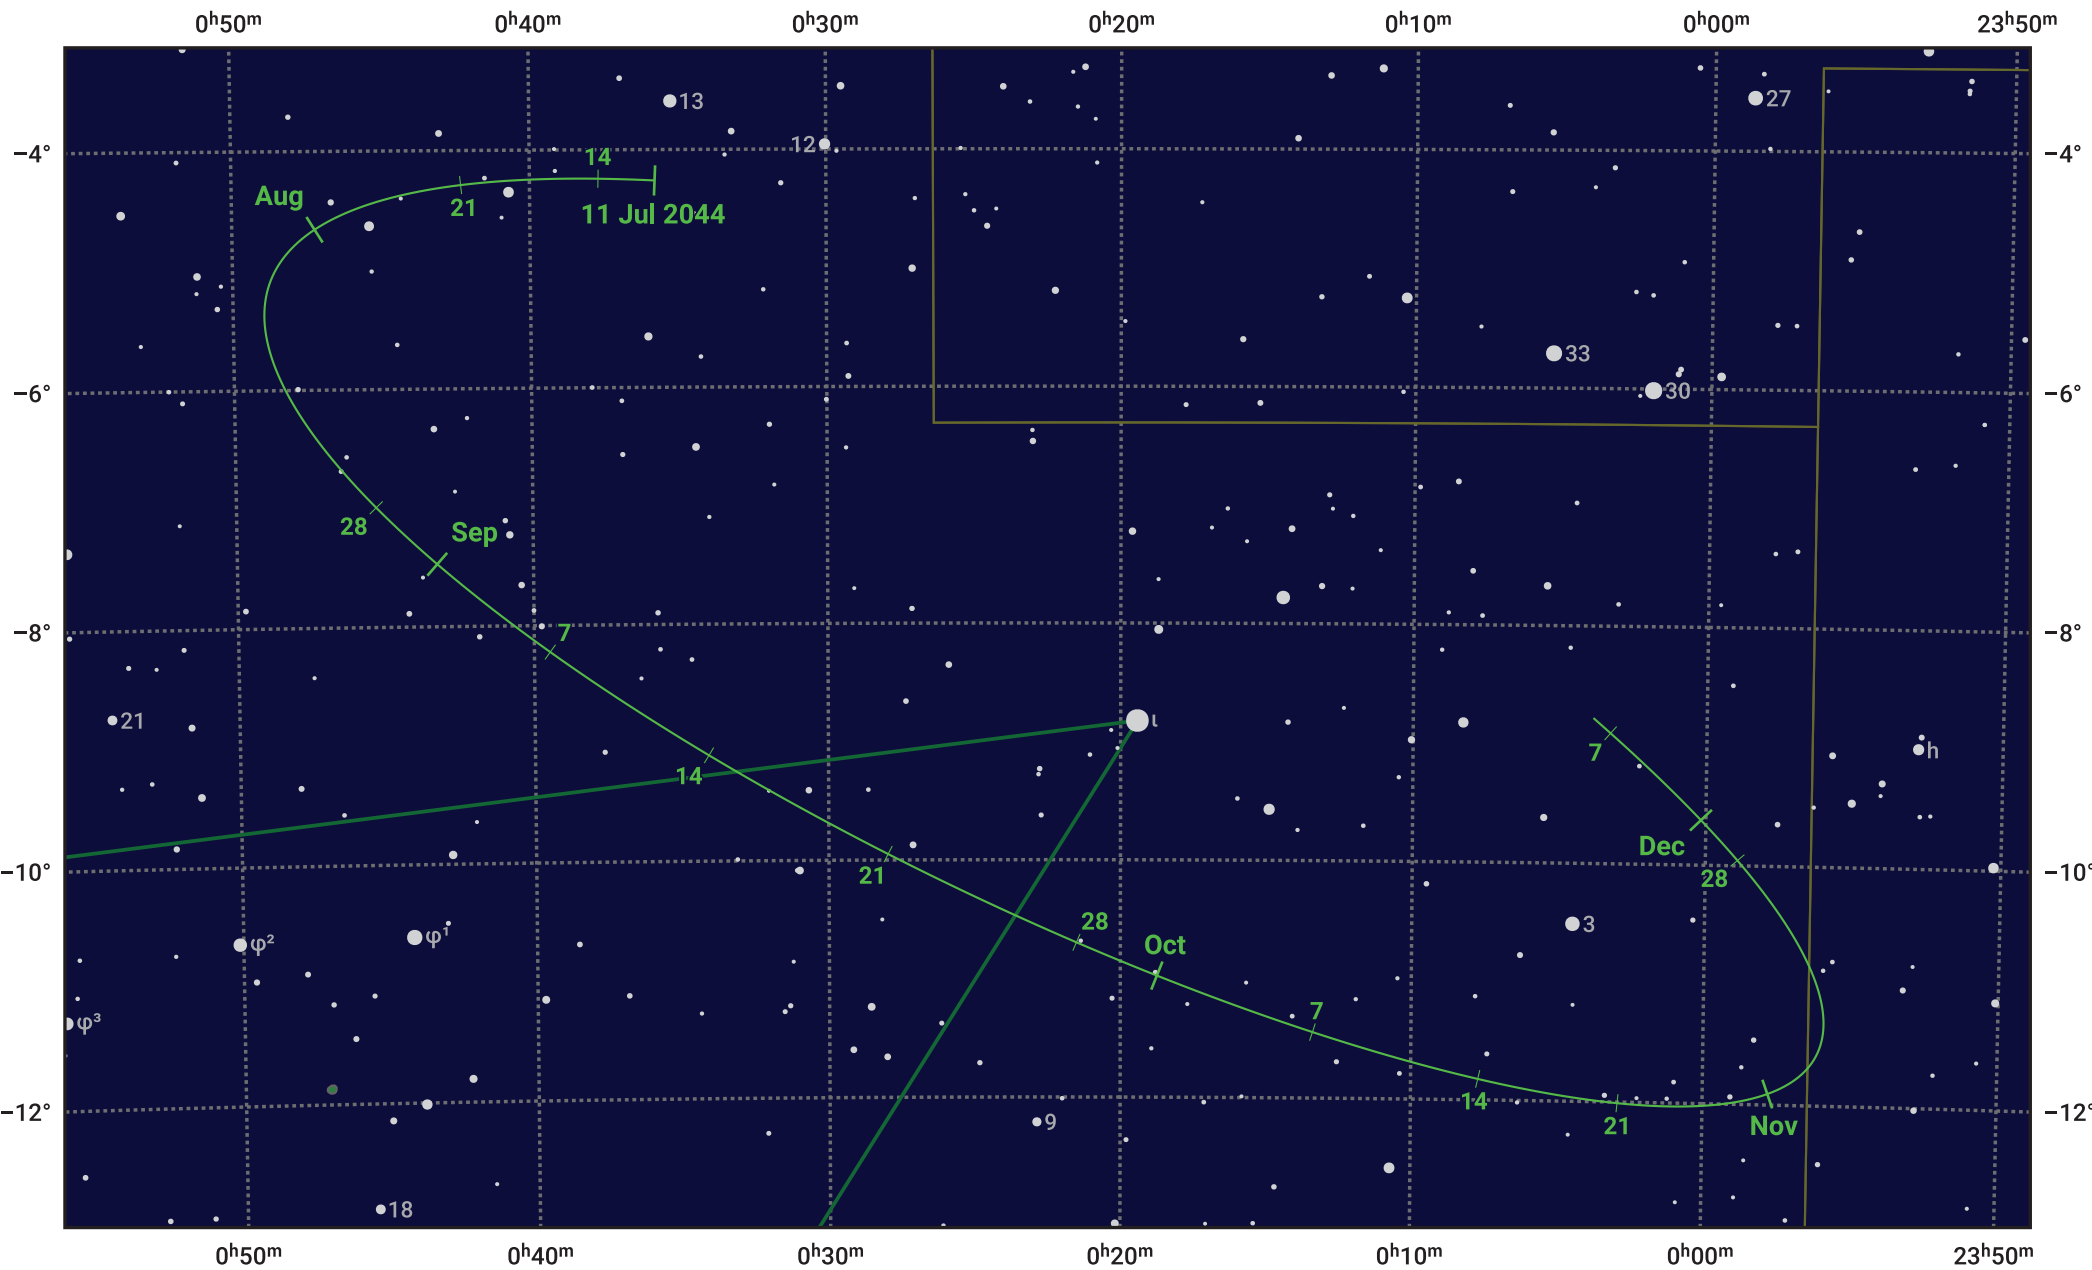

# The path of Asteroid 4 Vesta around opposition on 24 Sep 2044

© Dominic Ford 2011–2024. Date markers placed at midnight UTC. Downloaded from <https://in-the-sky.org>

Magnitude scale: • 9.0 • 8.0 • 7.0 • 6.0 • 5.0 • 4.0 • 3.0

— Ecliptic Plane

● Galaxy ■ Bright nebula ● Open cluster ● Globular cluster

Date	Mag	Phase
2044 Aug 1	7.3	96%
2044 Sep 1	6.7	99%
2044 Sep 4	6.6	99%
2044 Oct 1	6.4	100%
2044 Nov 1	7.1	98%
2044 Nov 23	7.6	97%
2044 Dec 1	7.7	96%