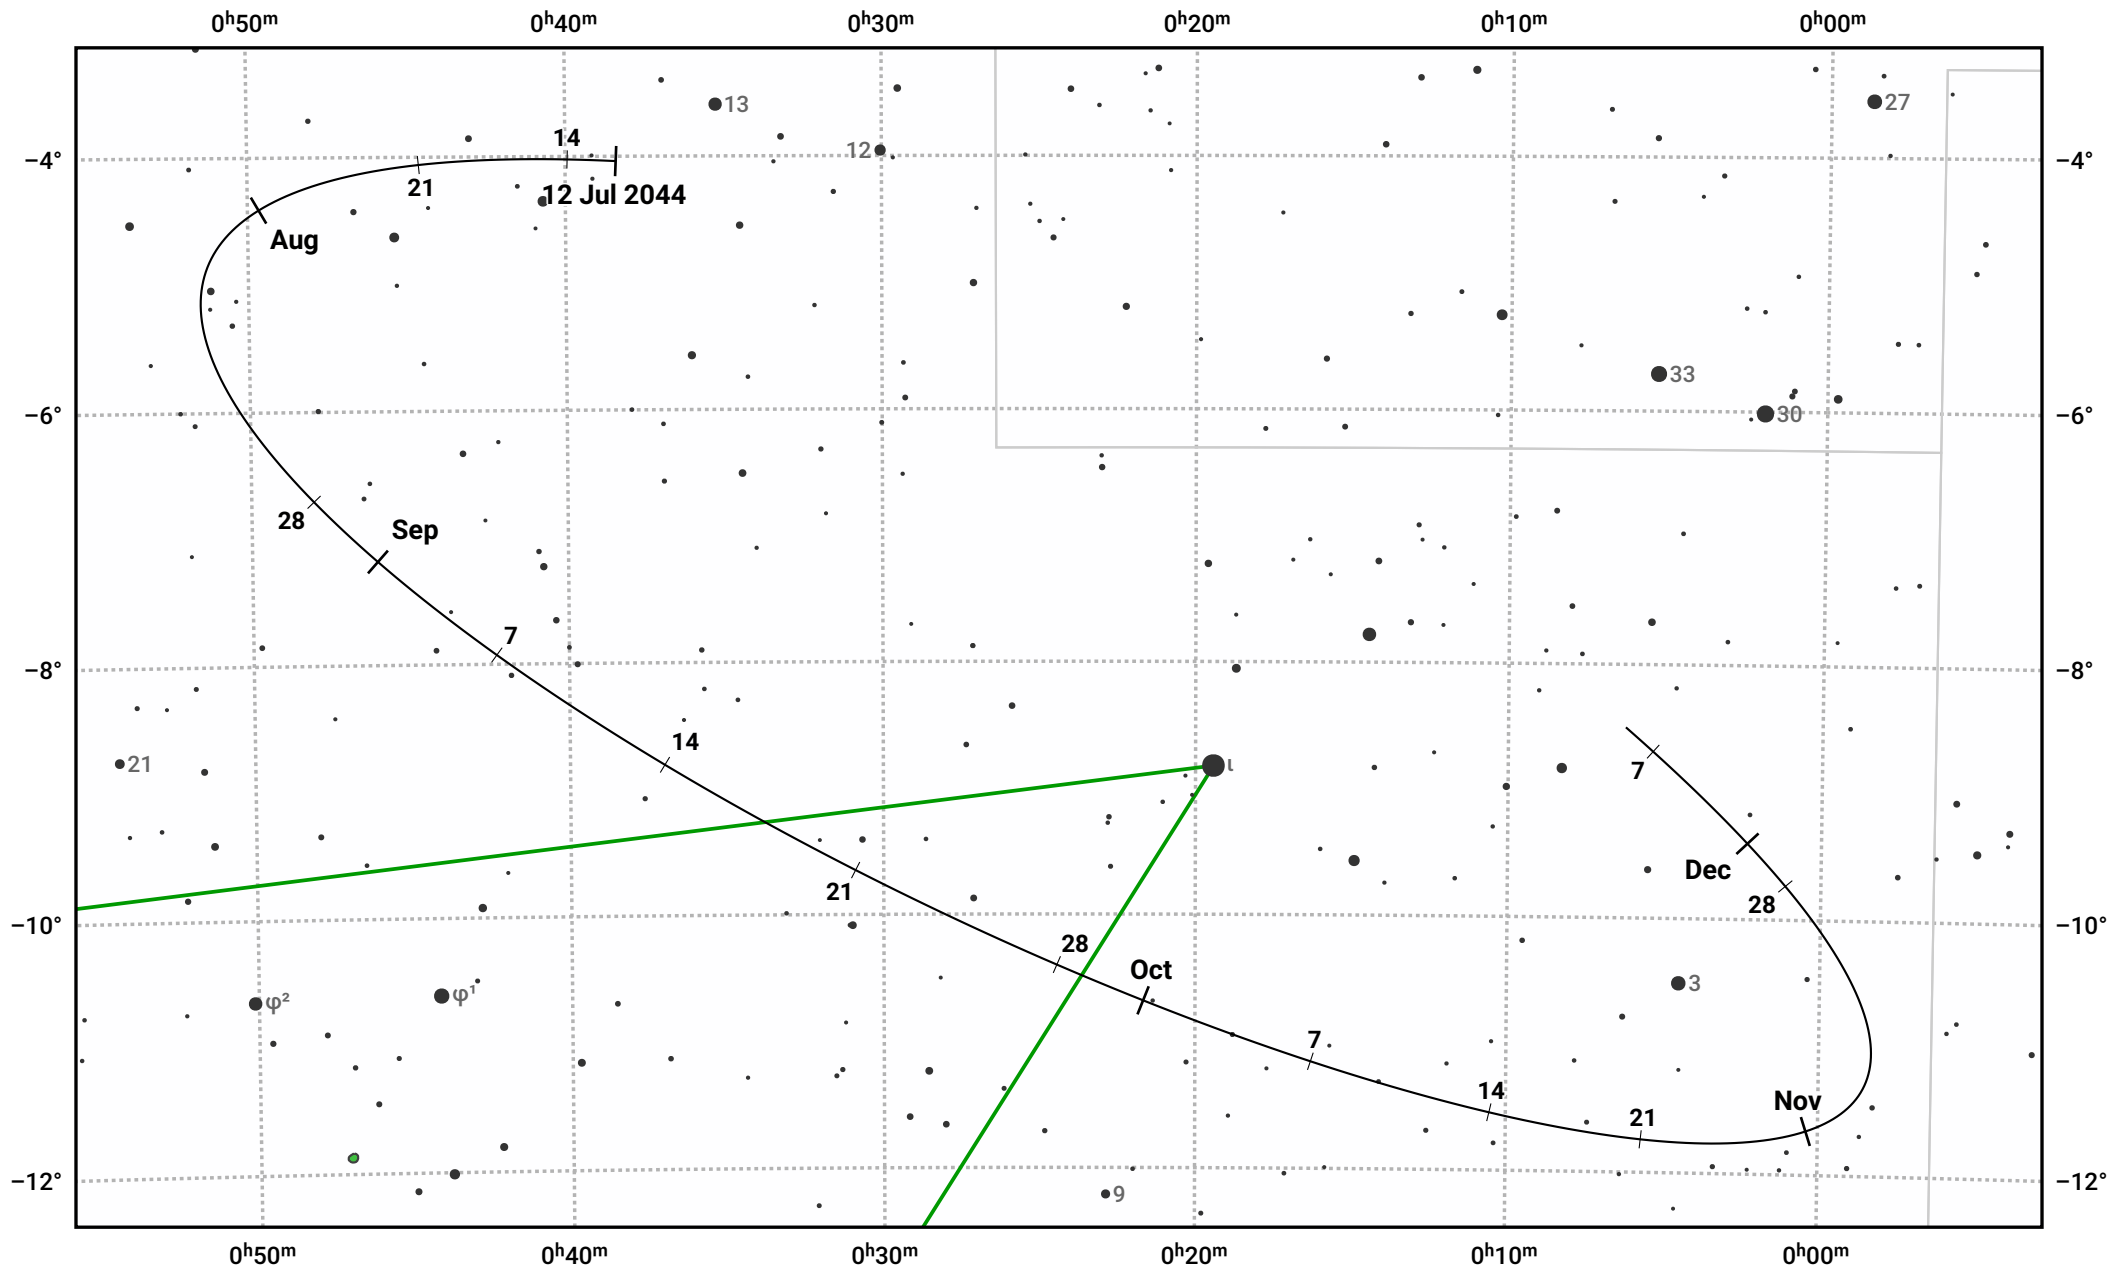

The path of Asteroid 4 Vesta around opposition on 25 Sep 2044

© Dominic Ford 2011–2024. Date markers placed at midnight UTC. Downloaded from <https://in-the-sky.org>

Magnitude scale: · 9.0 · 8.0 · 7.0 · 6.0 · 5.0 ● 4.0 ● 3.0

— Ecliptic Plane

● Galaxy ■ Bright nebula ● Open cluster ● Globular cluster

Date	Mag	Phase
2044 Aug 1	7.3	96%
2044 Sep 1	6.7	99%
2044 Sep 5	6.6	99%
2044 Oct 1	6.4	100%
2044 Nov 1	7.1	98%
2044 Nov 23	7.6	97%
2044 Dec 1	7.8	96%