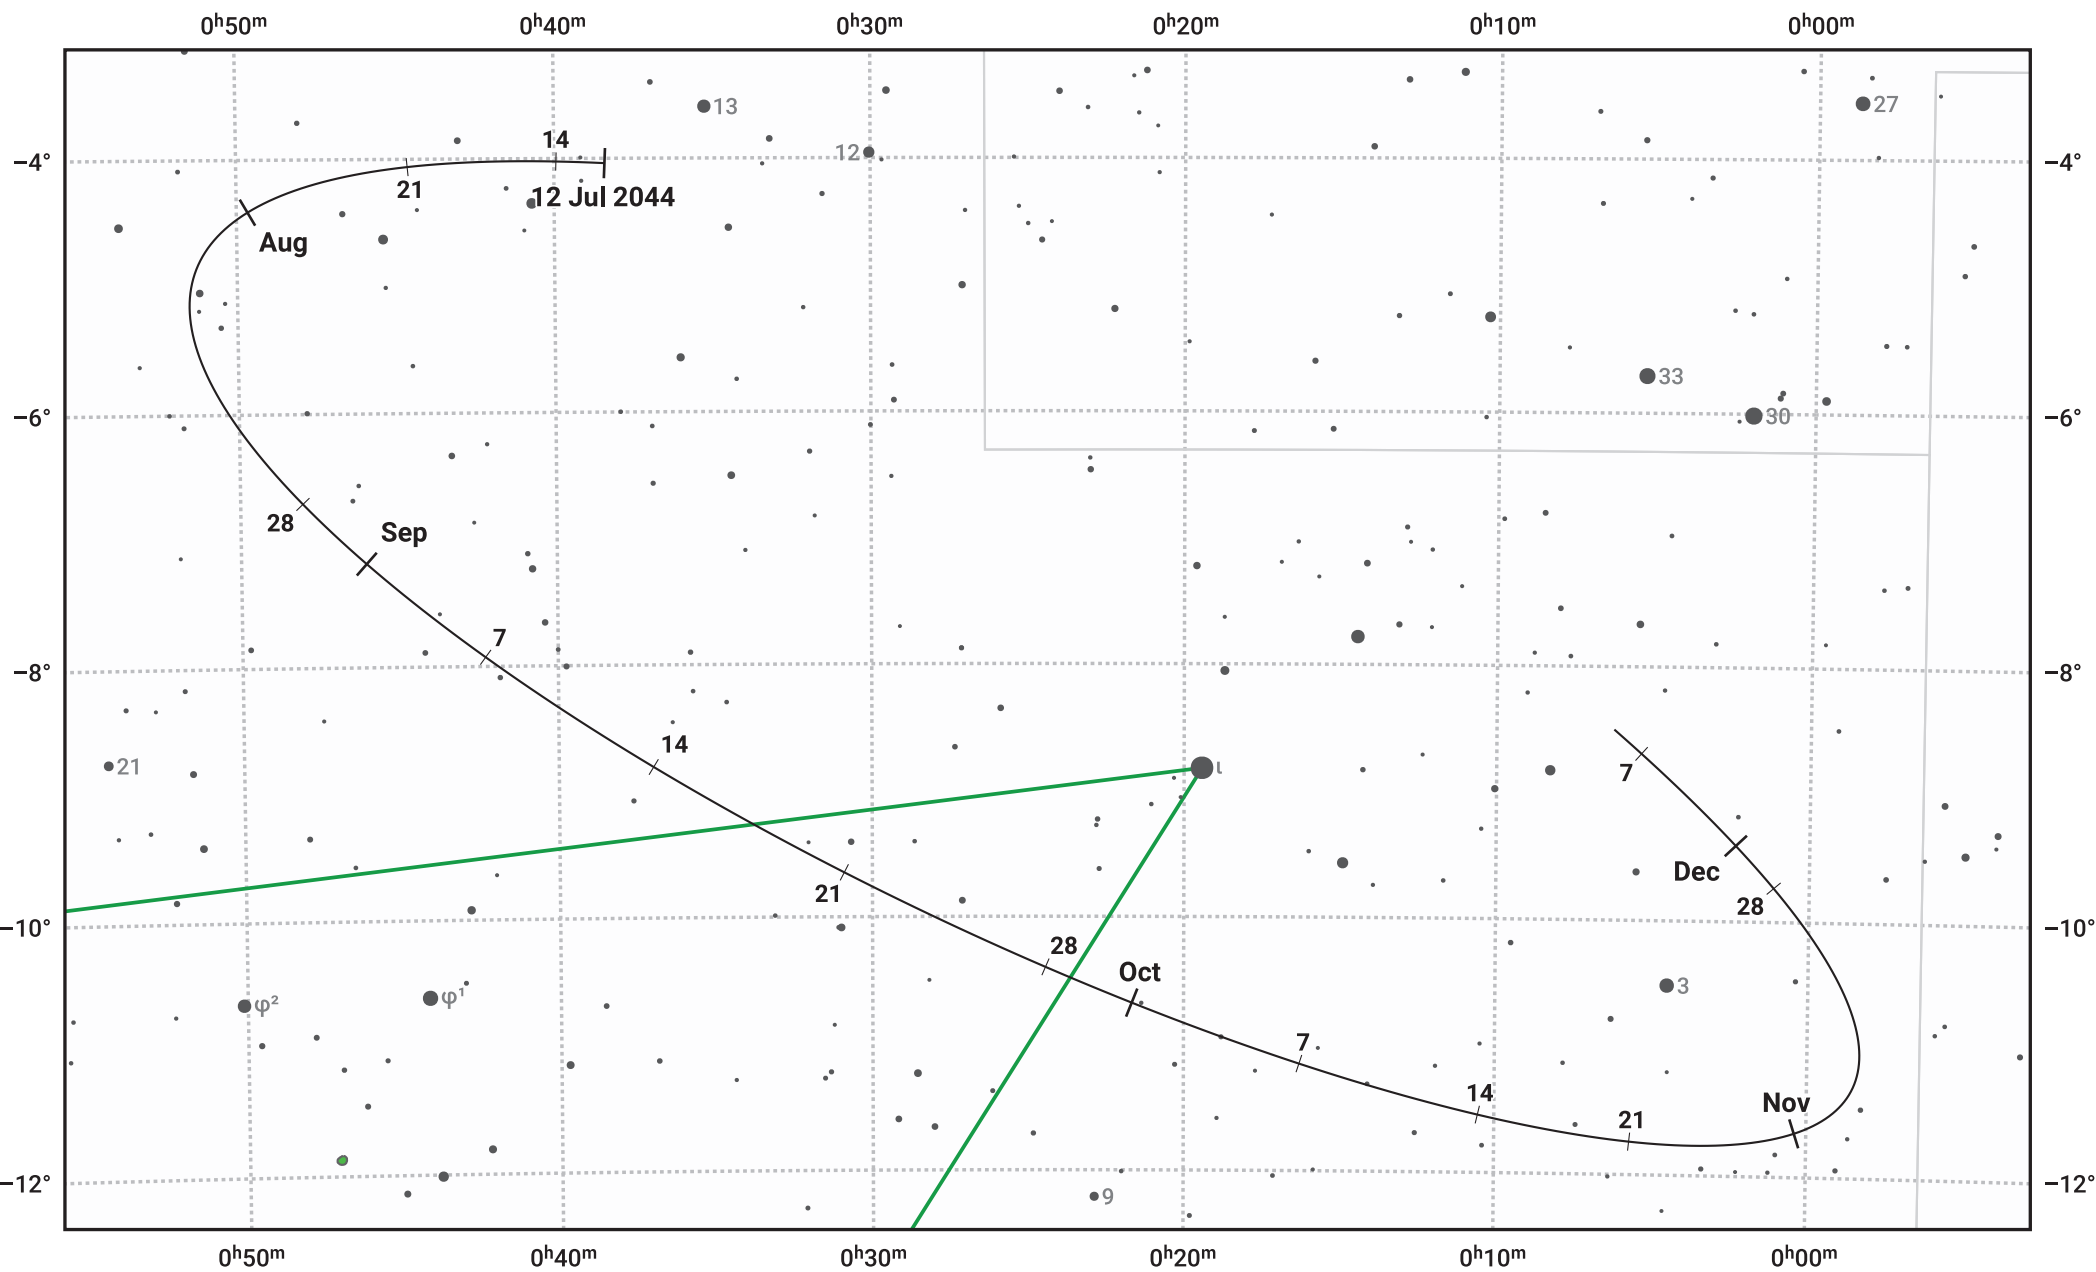

The path of Asteroid 4 Vesta around opposition on 25 Sep 2044

© Dominic Ford 2011–2024. Date markers placed at midnight UTC. Downloaded from <https://in-the-sky.org>

Magnitude scale: • 9.0 • 8.0 • 7.0 • 6.0 • 5.0 • 4.0 • 3.0

— Ecliptic Plane

- Galaxy
- Bright nebula
- Open cluster
- ⊕ Globular cluster

Date	Mag	Phase
2044 Aug 1	7.3	96%
2044 Sep 1	6.7	99%
2044 Sep 5	6.6	99%
2044 Oct 1	6.4	100%
2044 Nov 1	7.1	98%
2044 Nov 23	7.6	97%
2044 Dec 1	7.8	96%