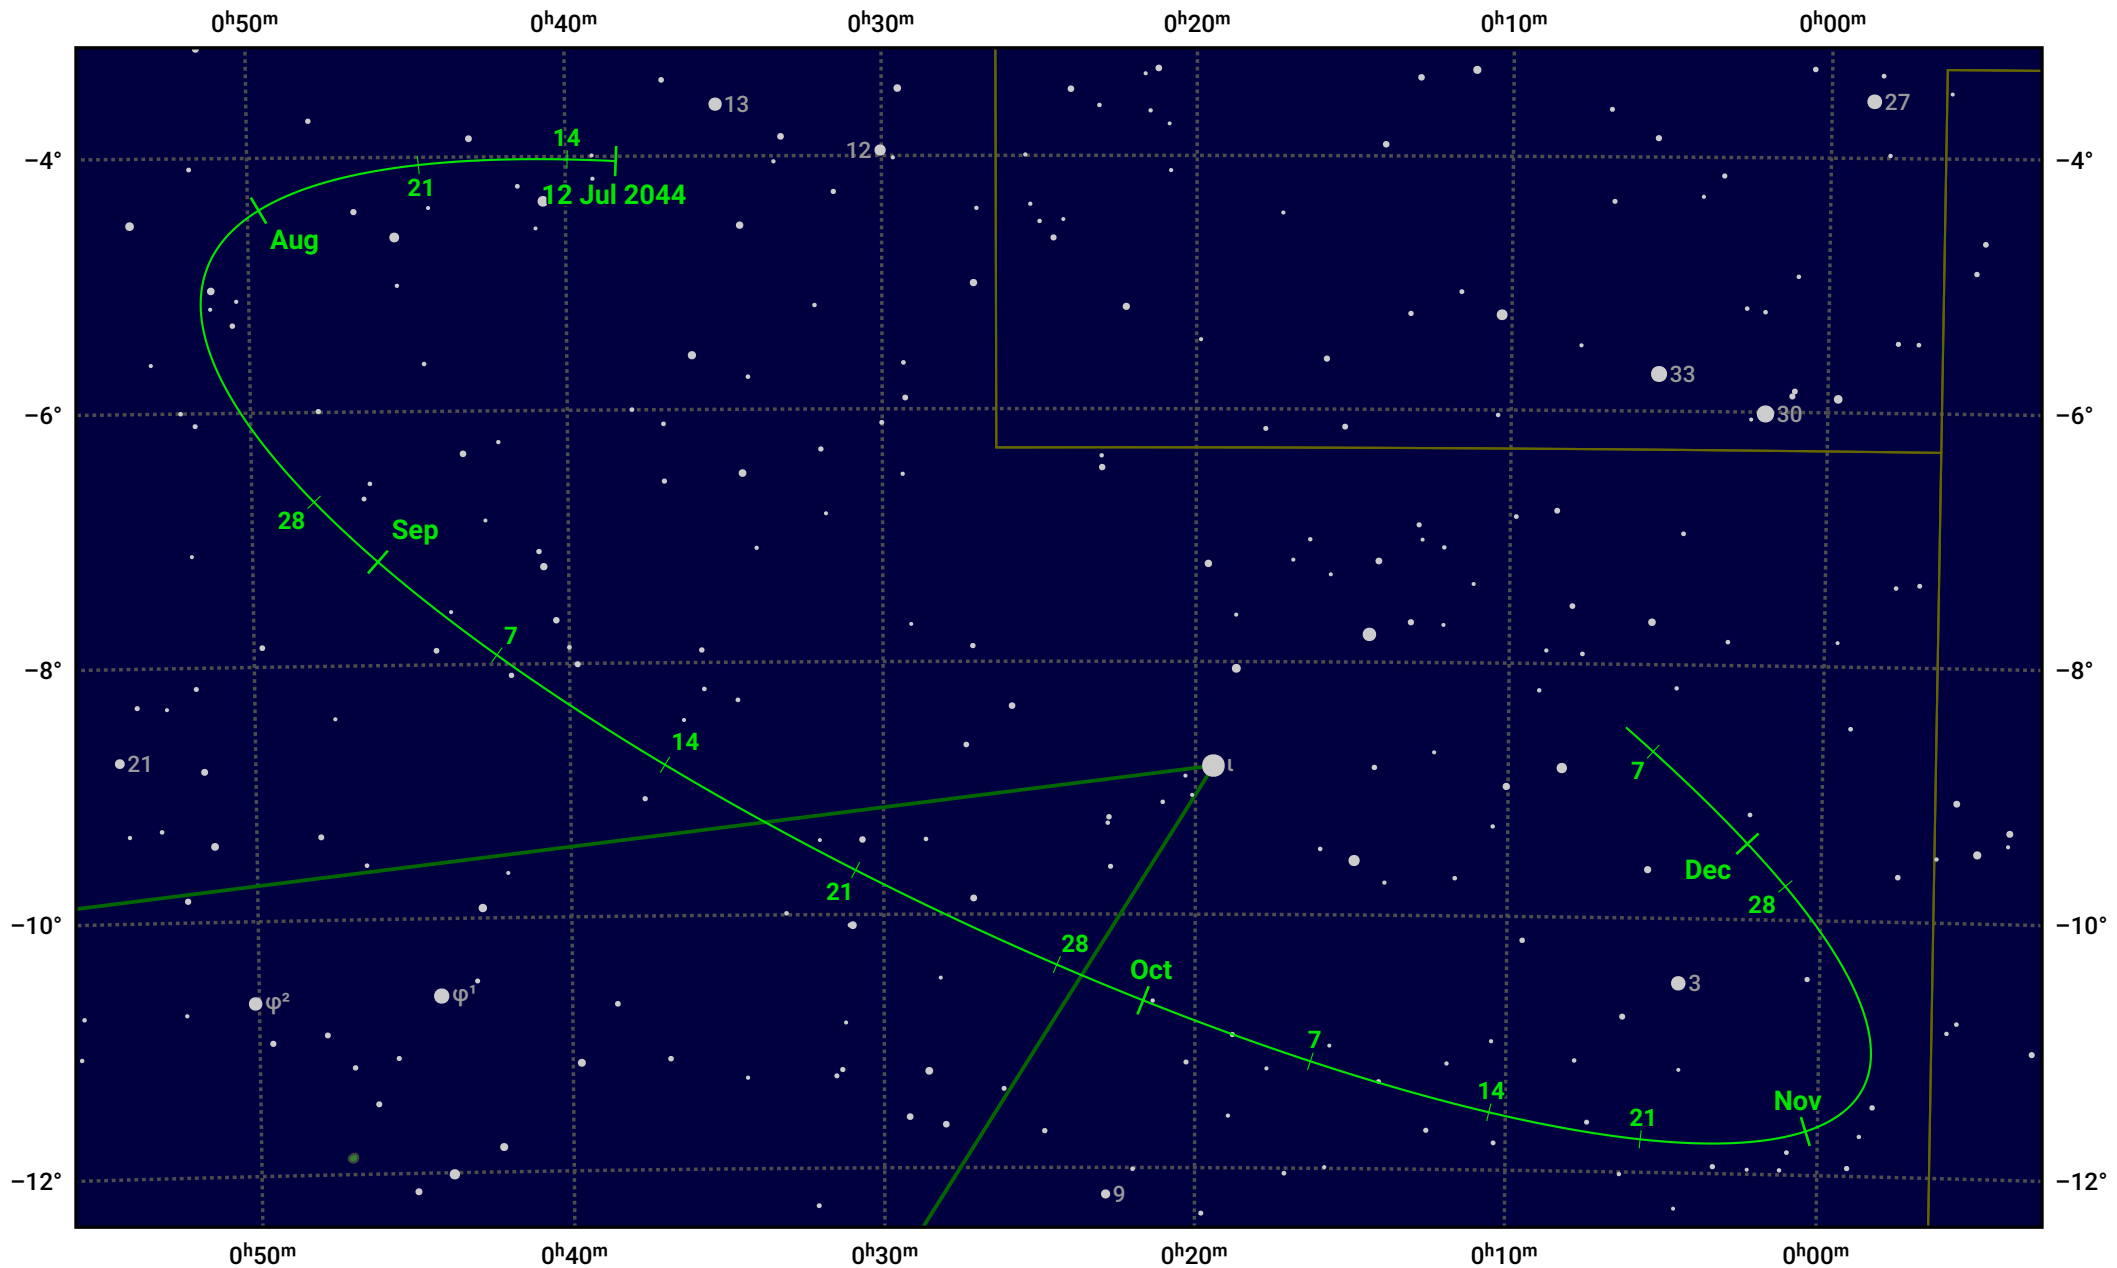

The path of Asteroid 4 Vesta around opposition on 25 Sep 2044

© Dominic Ford 2011–2024. Date markers placed at midnight UTC. Downloaded from <https://in-the-sky.org>

Magnitude scale: · 9.0 · 8.0 · 7.0 · 6.0 · 5.0 ● 4.0 ● 3.0

— Ecliptic Plane

● Galaxy ■ Bright nebula ● Open cluster ● Globular cluster

Date	Mag	Phase
2044 Aug 1	7.3	96%
2044 Sep 1	6.7	99%
2044 Sep 5	6.6	99%
2044 Oct 1	6.4	100%
2044 Nov 1	7.1	98%
2044 Nov 23	7.6	97%
2044 Dec 1	7.8	96%