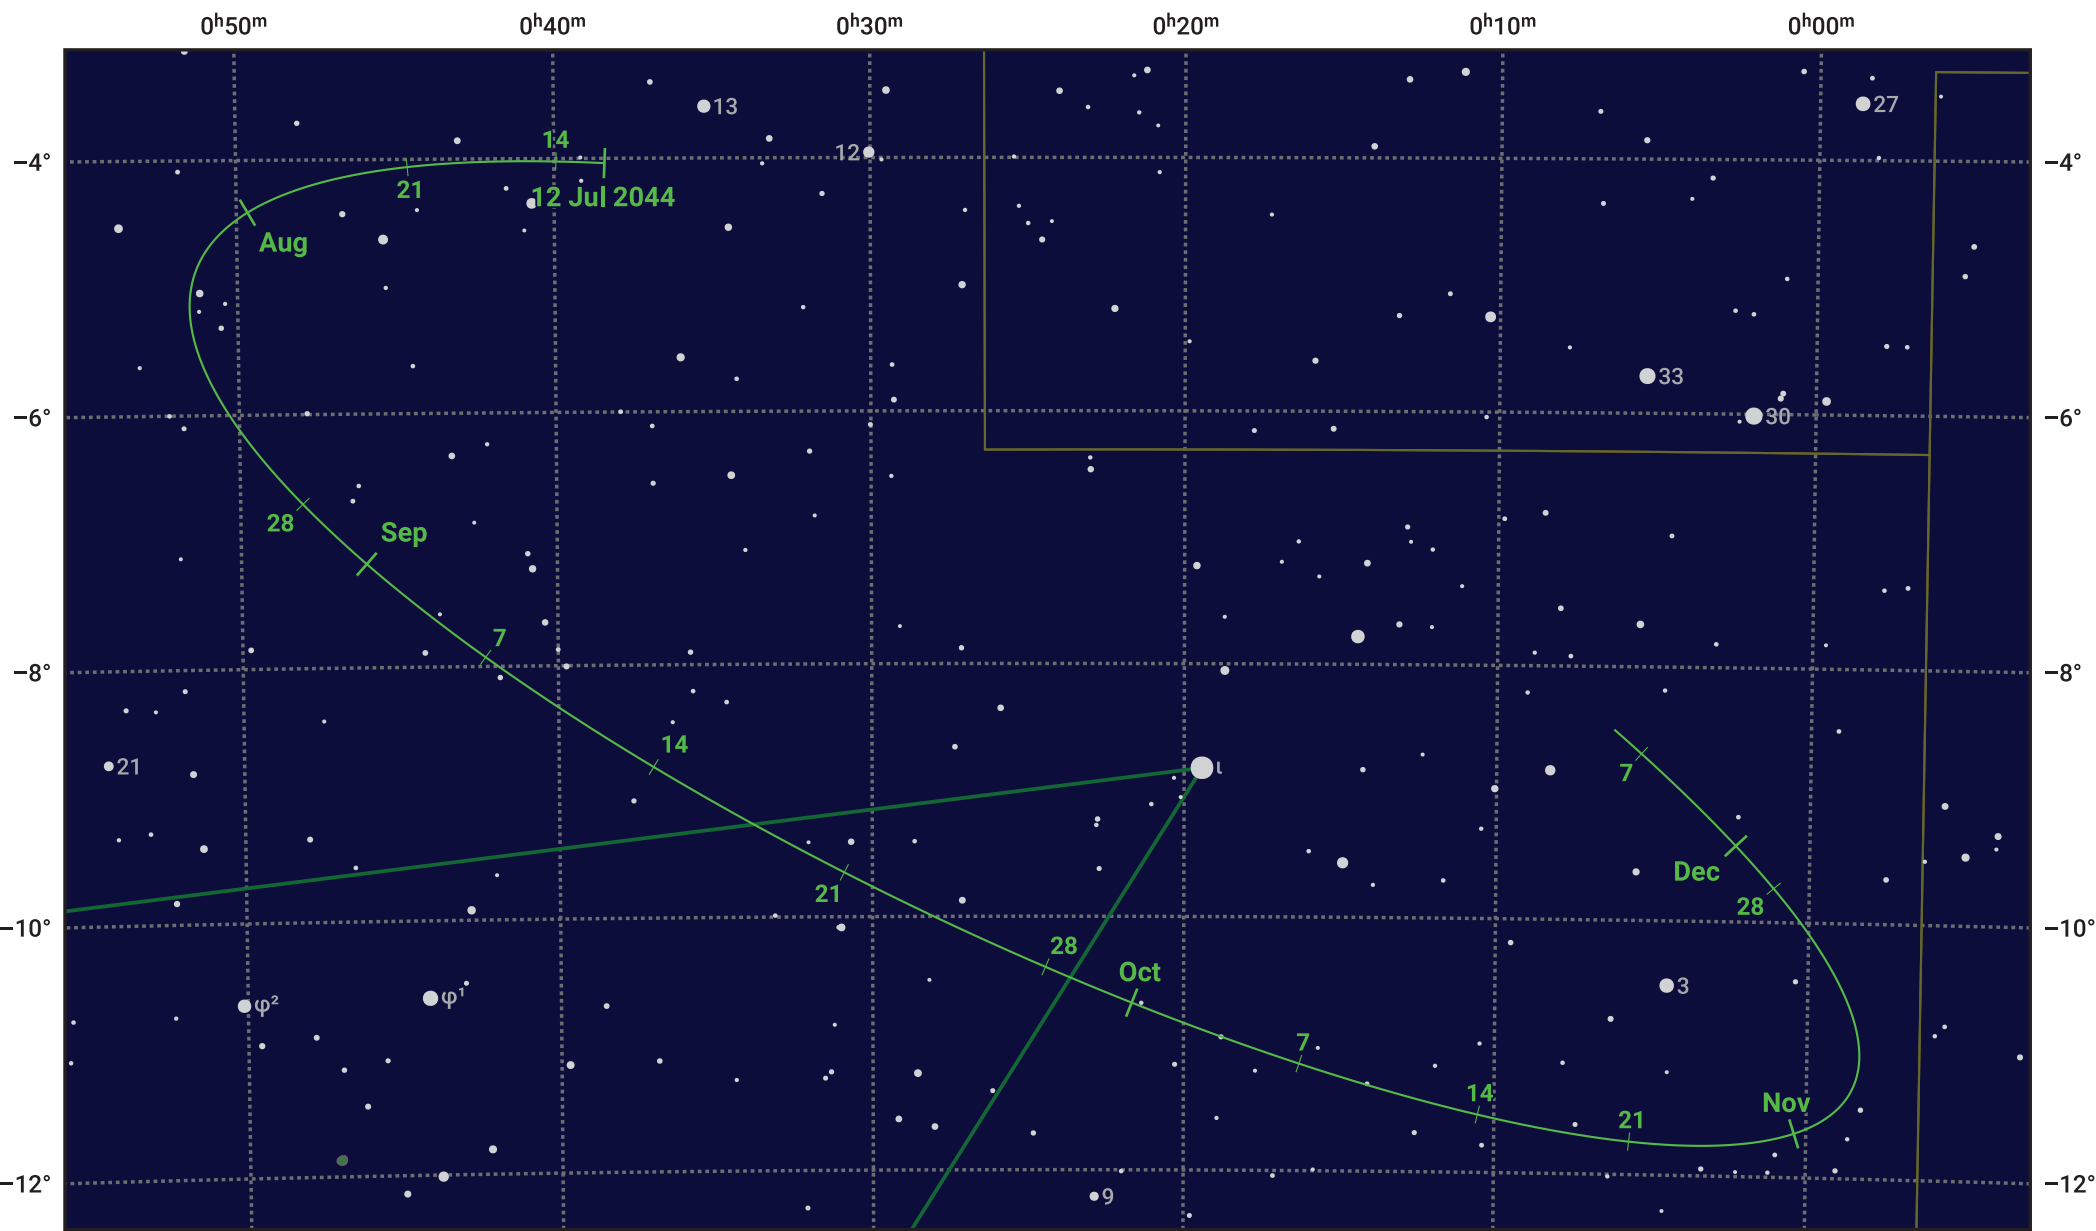

# The path of Asteroid 4 Vesta around opposition on 25 Sep 2044

© Dominic Ford 2011–2024. Date markers placed at midnight UTC. Downloaded from <https://in-the-sky.org>

Magnitude scale: • 9.0 • 8.0 • 7.0 • 6.0 • 5.0 • 4.0 • 3.0

— Ecliptic Plane

● Galaxy    ■ Bright nebula    ● Open cluster    ● Globular cluster

Date	Mag	Phase
2044 Aug 1	7.3	96%
2044 Sep 1	6.7	99%
2044 Sep 5	6.6	99%
2044 Oct 1	6.4	100%
2044 Nov 1	7.1	98%
2044 Nov 23	7.6	97%
2044 Dec 1	7.8	96%