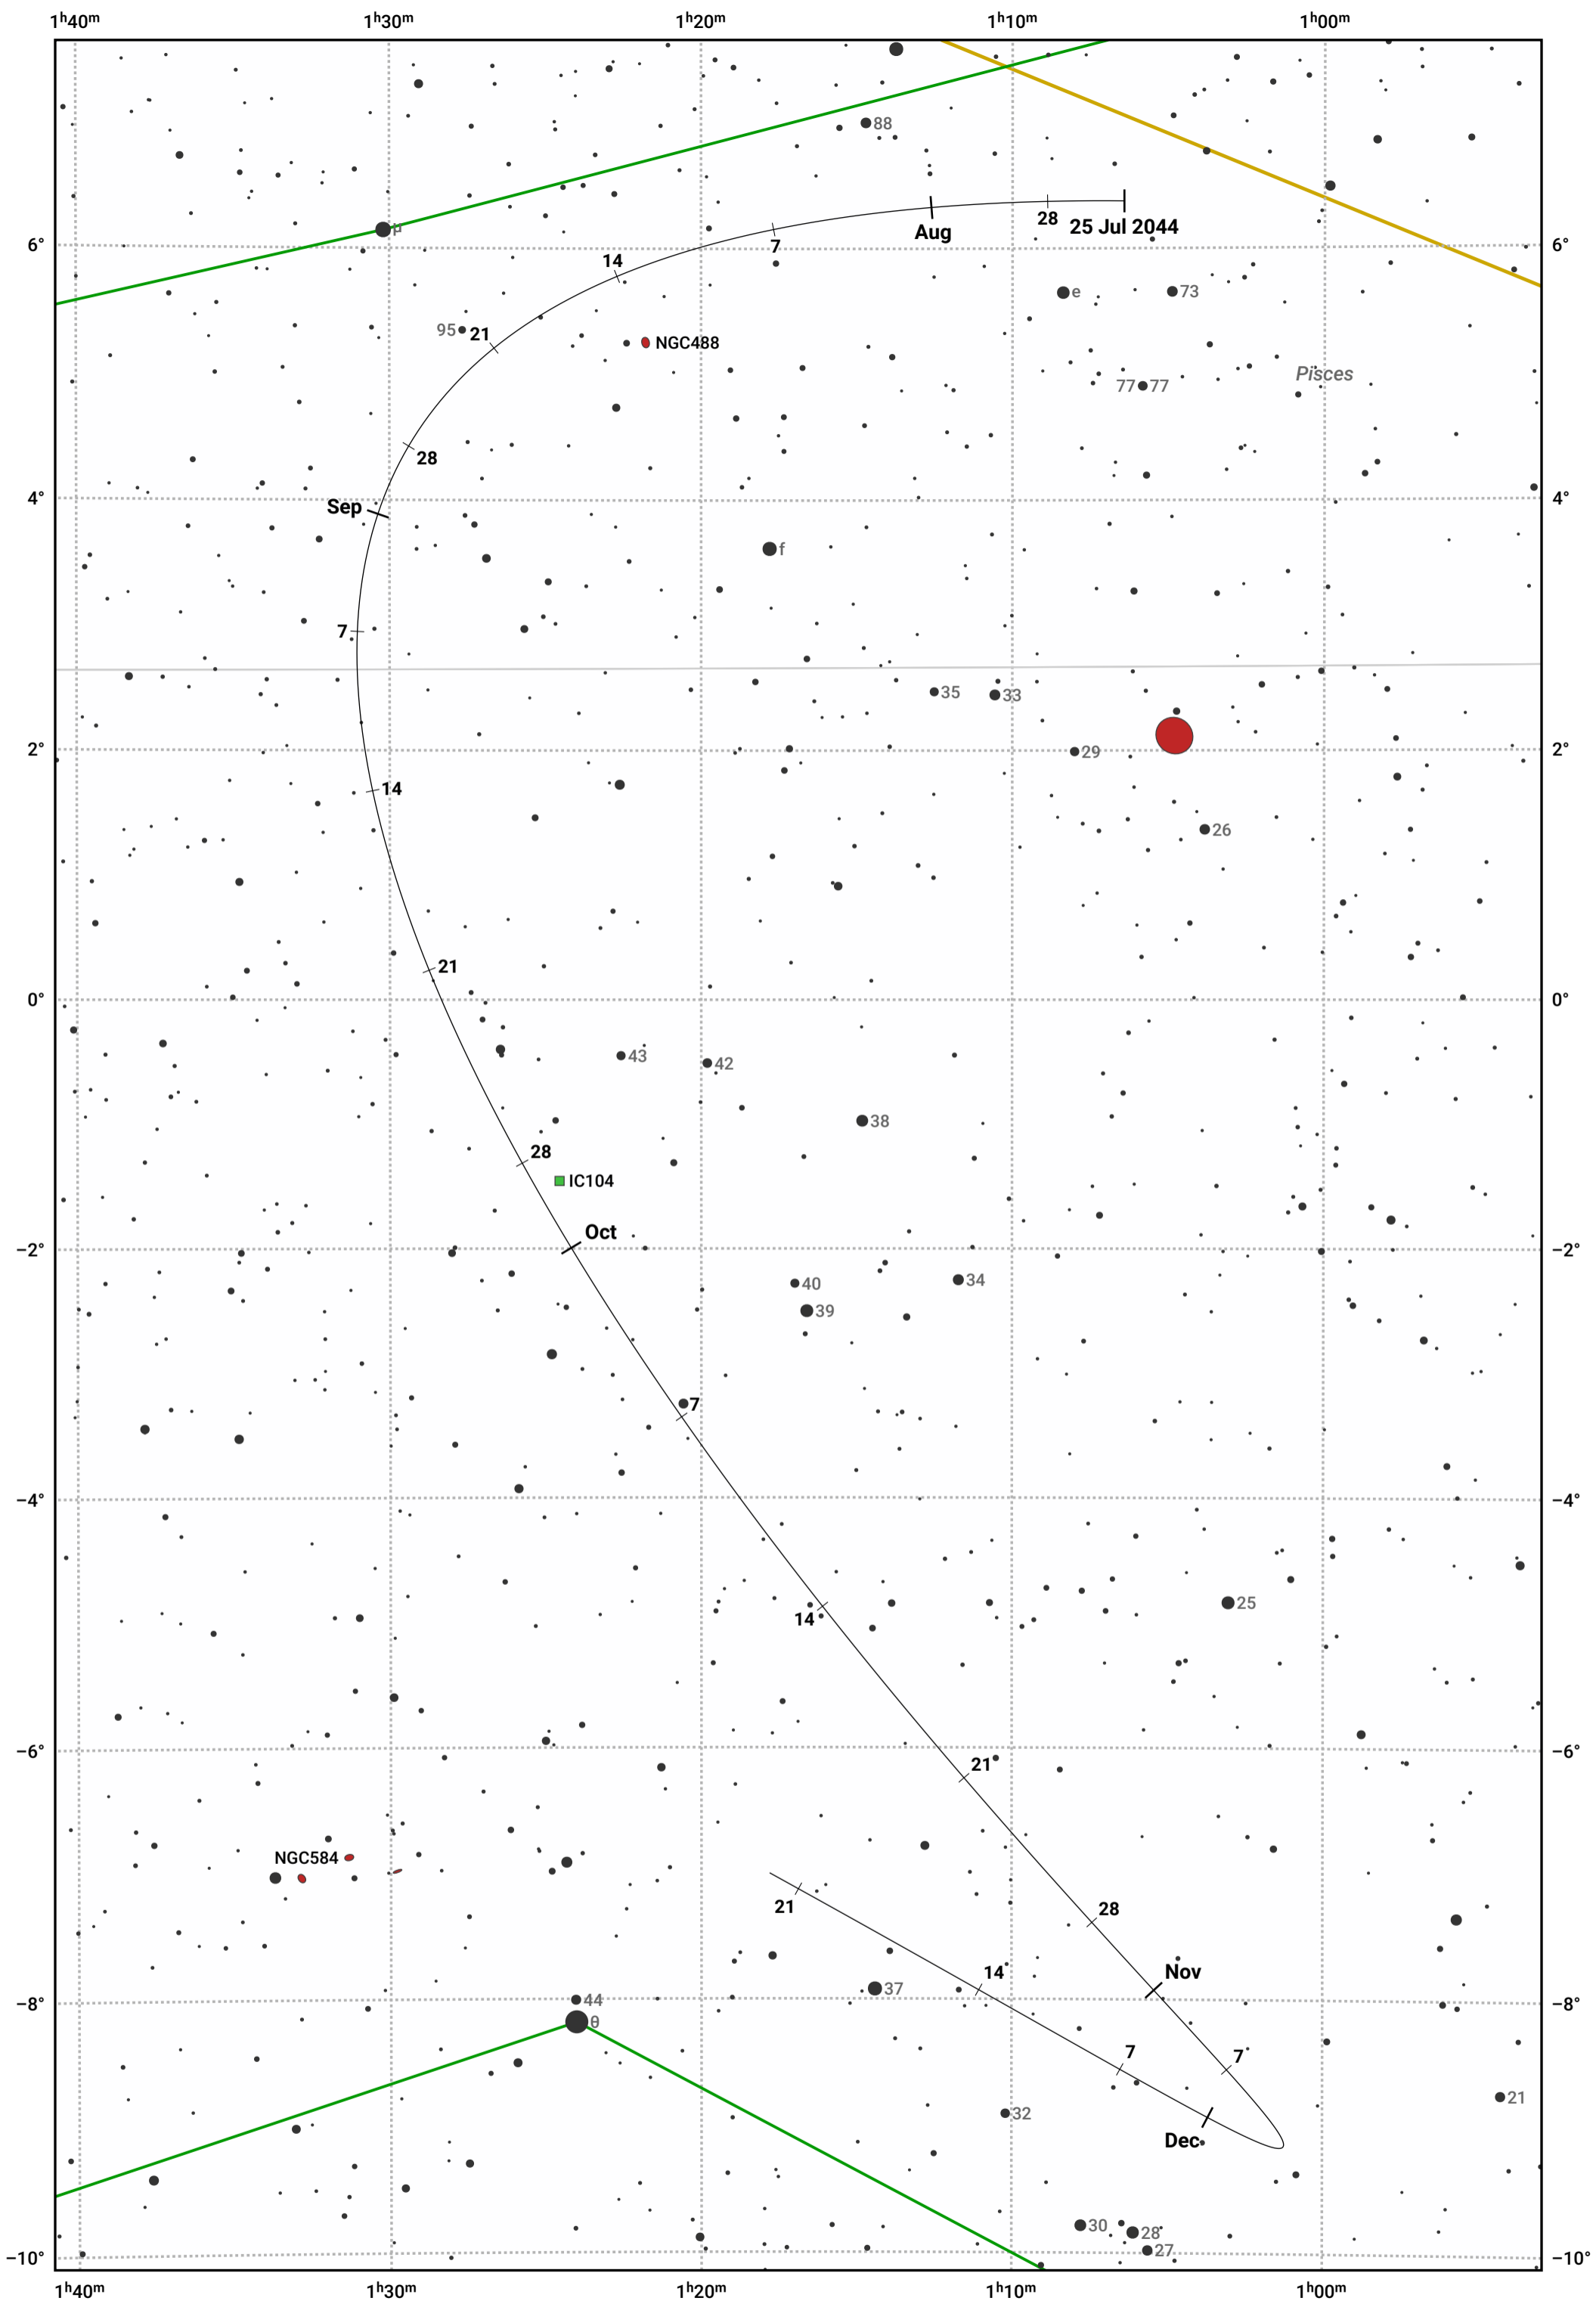

The path of Asteroid 3 Juno around opposition on 8 Oct 2044

© Dominic Ford 2011–2024. Date markers placed at midnight UTC. Downloaded from <https://in-the-sky.org>

Magnitude scale: 10.0 9.0 8.0 7.0 6.0 5.0 4.0 3.0

— Ecliptic Plane

Galaxy Bright nebula Open cluster Globular cluster

Date	Mag	Phase
2044 Aug 1	9.2	95%
2044 Sep 1	8.4	97%
2044 Sep 4	8.3	98%
2044 Oct 1	7.5	100%
2044 Nov 1	7.8	98%
2044 Dec 1	8.5	95%