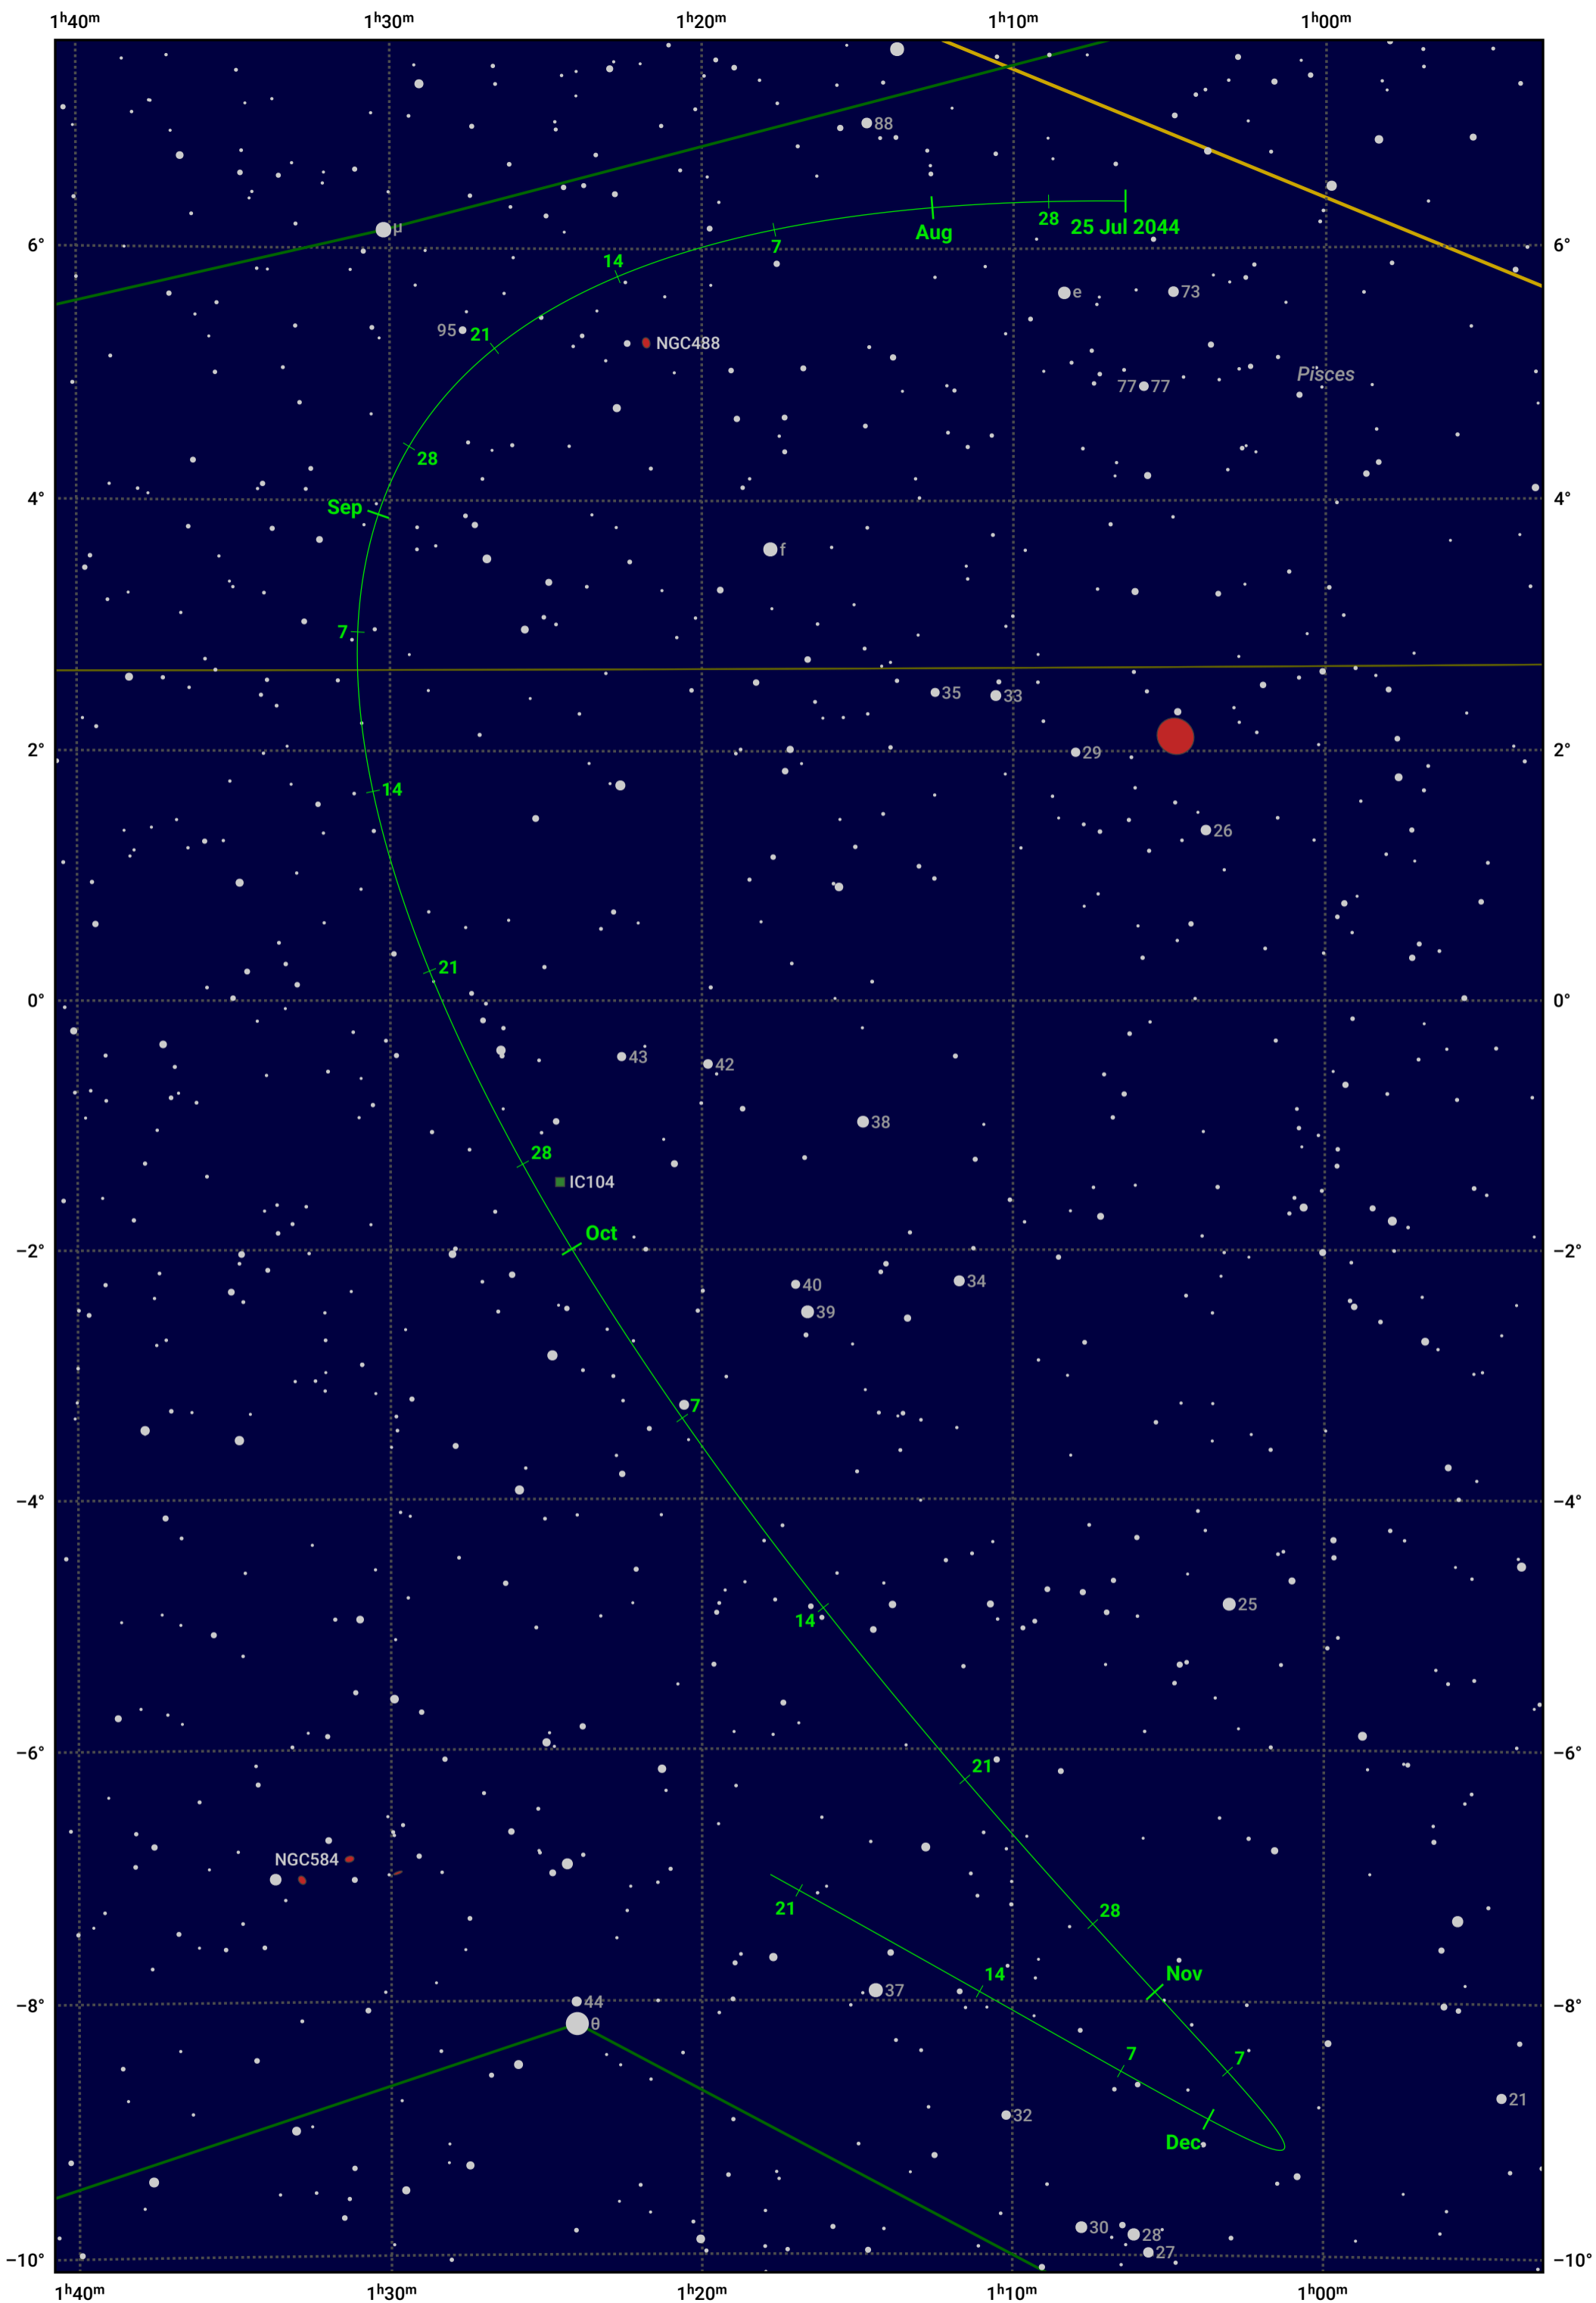

The path of Asteroid 3 Juno around opposition on 8 Oct 2044

© Dominic Ford 2011–2024. Date markers placed at midnight UTC. Downloaded from <https://in-the-sky.org>

Magnitude scale: 10.0 9.0 8.0 7.0 6.0 5.0 4.0 3.0

— Ecliptic Plane

Galaxy Bright nebula Open cluster Globular cluster

Date	Mag	Phase
2044 Aug 1	9.2	95%
2044 Sep 1	8.4	97%
2044 Sep 4	8.3	98%
2044 Oct 1	7.5	100%
2044 Nov 1	7.8	98%
2044 Dec 1	8.5	95%