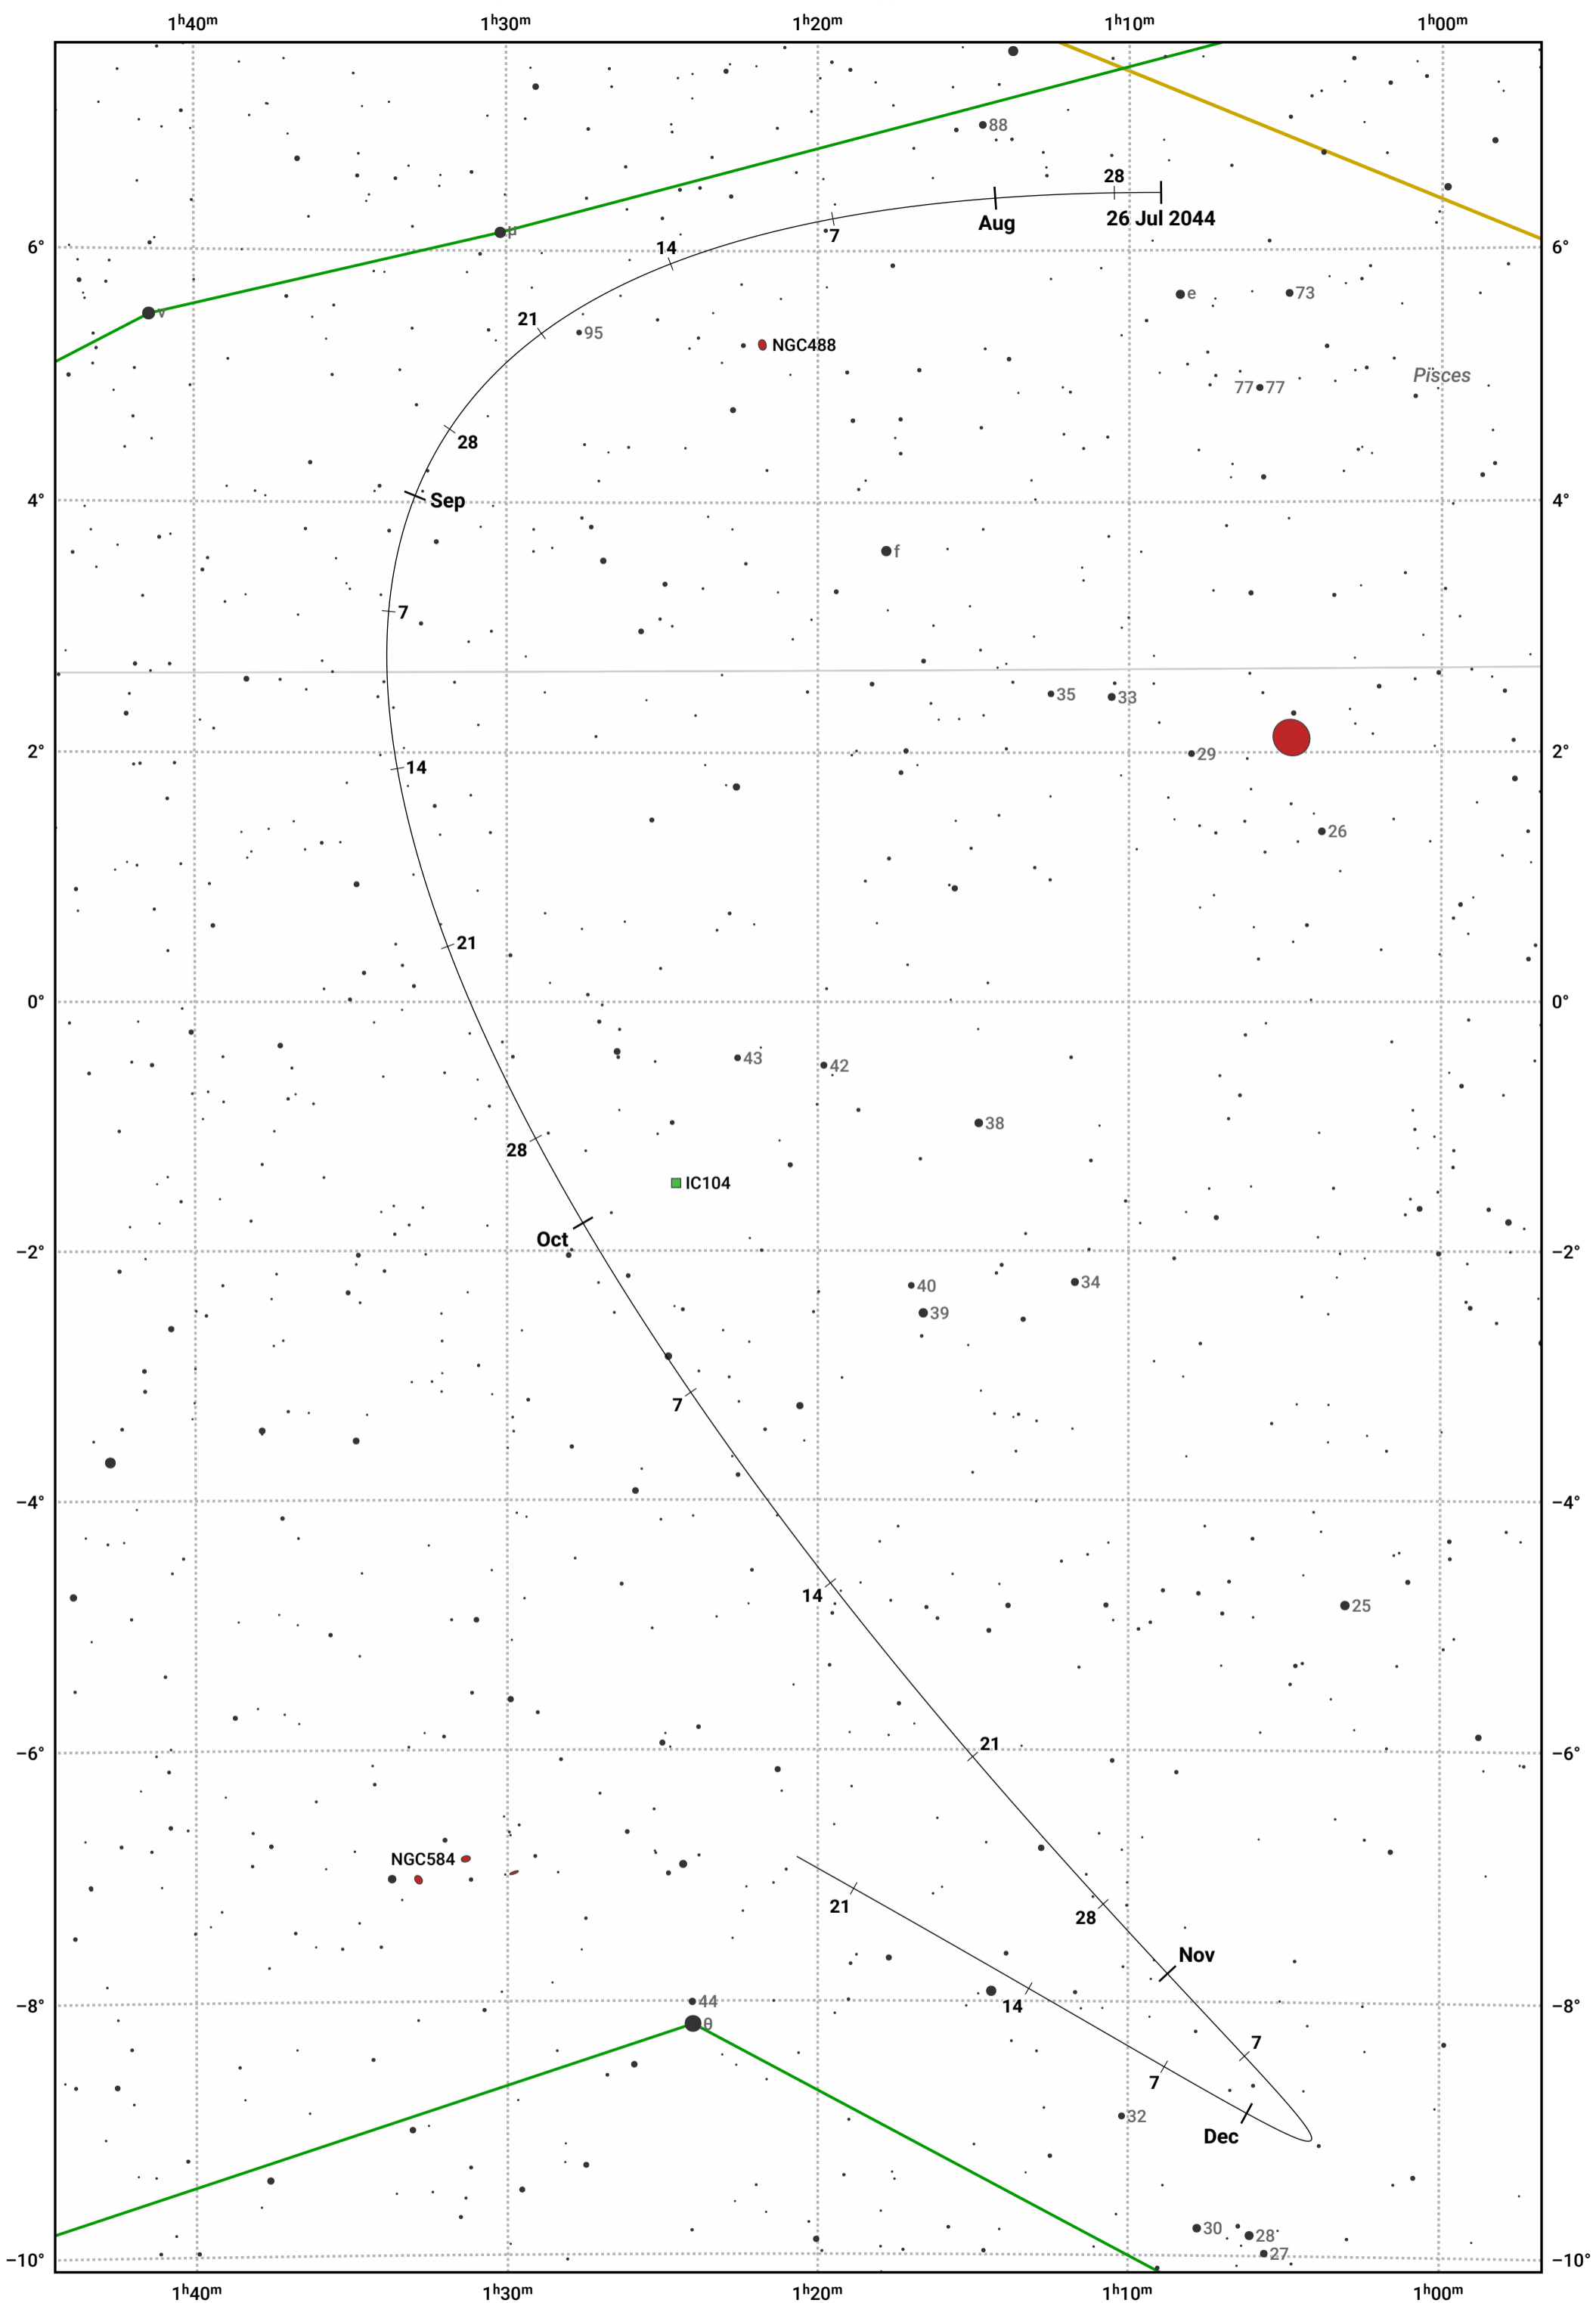

The path of Asteroid 3 Juno around opposition on 9 Oct 2044

© Dominic Ford 2011–2024. Date markers placed at midnight UTC. Downloaded from <https://in-the-sky.org>

Magnitude scale: 10.0 9.0 8.0 7.0 6.0 5.0 4.0 3.0

— Ecliptic Plane

- Galaxy
- Bright nebula
- Open cluster
- ⊕ Globular cluster

Date	Mag	Phase
2044 Aug 1	9.2	95%
2044 Sep 1	8.4	97%
2044 Sep 5	8.3	98%
2044 Oct 1	7.6	100%
2044 Nov 1	7.8	99%
2044 Dec 1	8.4	95%