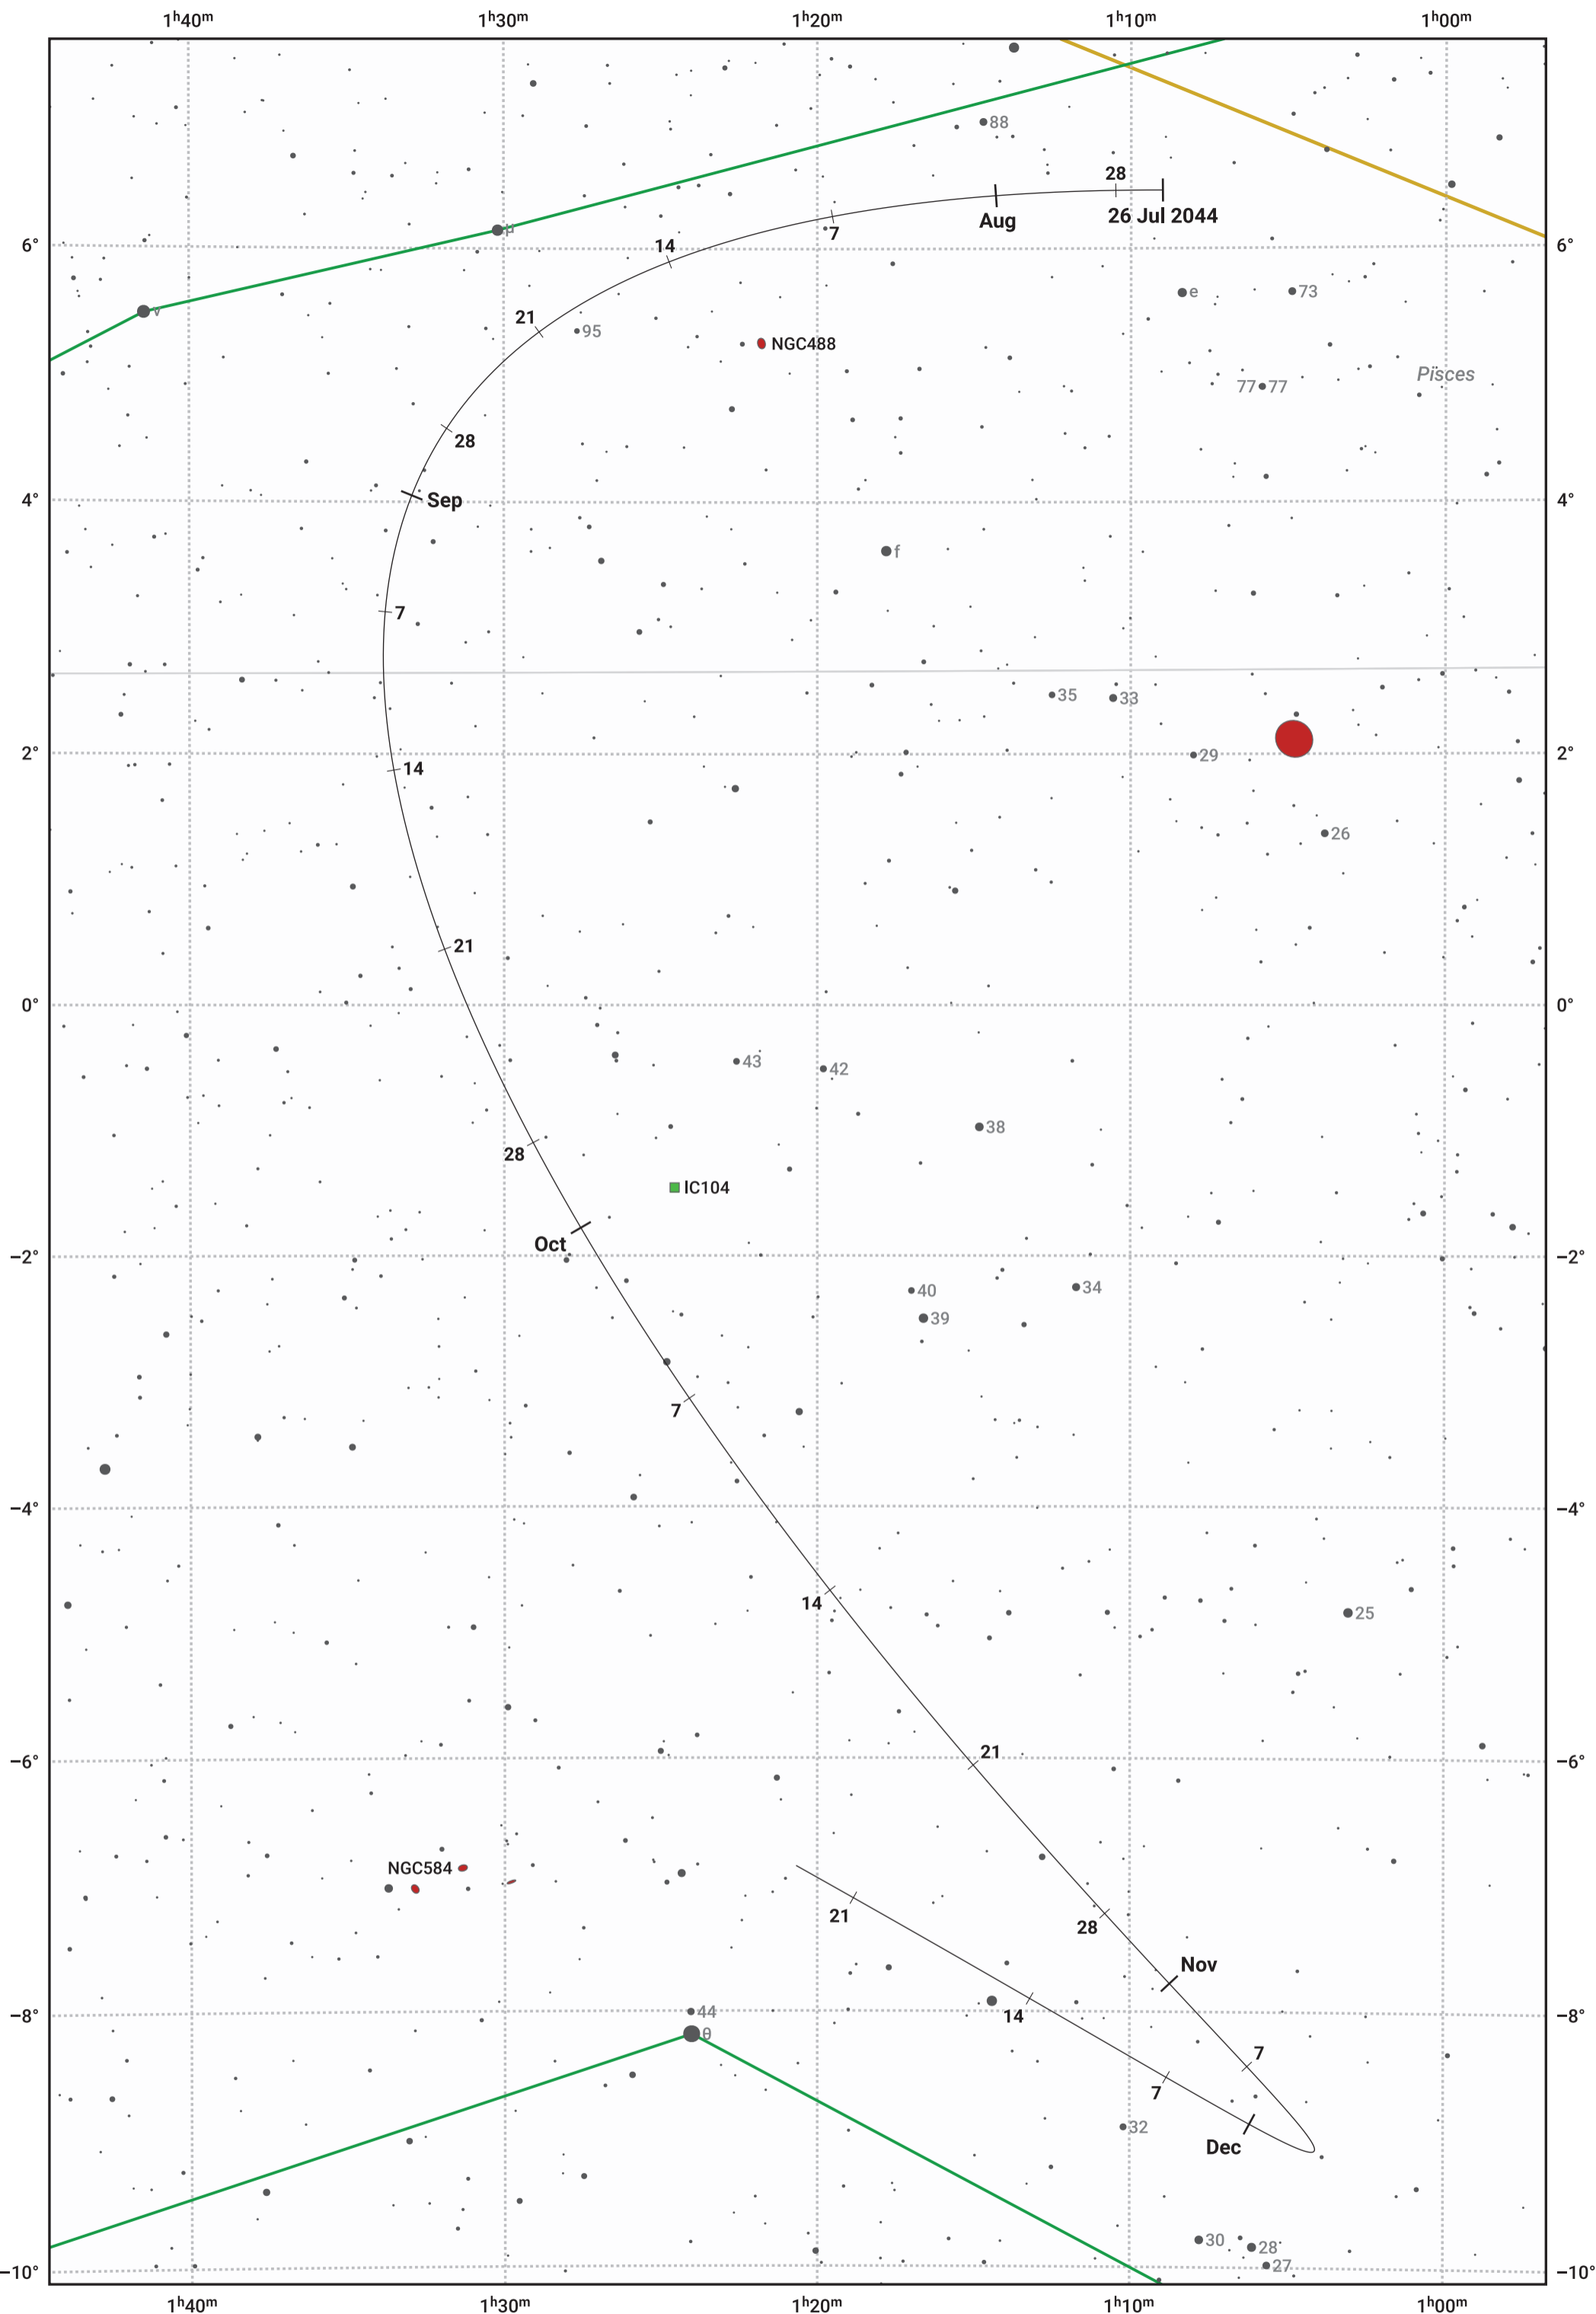

The path of Asteroid 3 Juno around opposition on 9 Oct 2044

© Dominic Ford 2011–2024. Date markers placed at midnight UTC. Downloaded from <https://in-the-sky.org>

Magnitude scale: 10.0 9.0 8.0 7.0 6.0 5.0 4.0 3.0

- Ecliptic Plane
- Galaxy
- Bright nebula
- Open cluster
- ⊕ Globular cluster

Date	Mag	Phase
2044 Aug 1	9.2	95%
2044 Sep 1	8.4	97%
2044 Sep 5	8.3	98%
2044 Oct 1	7.6	100%
2044 Nov 1	7.8	99%
2044 Dec 1	8.4	95%