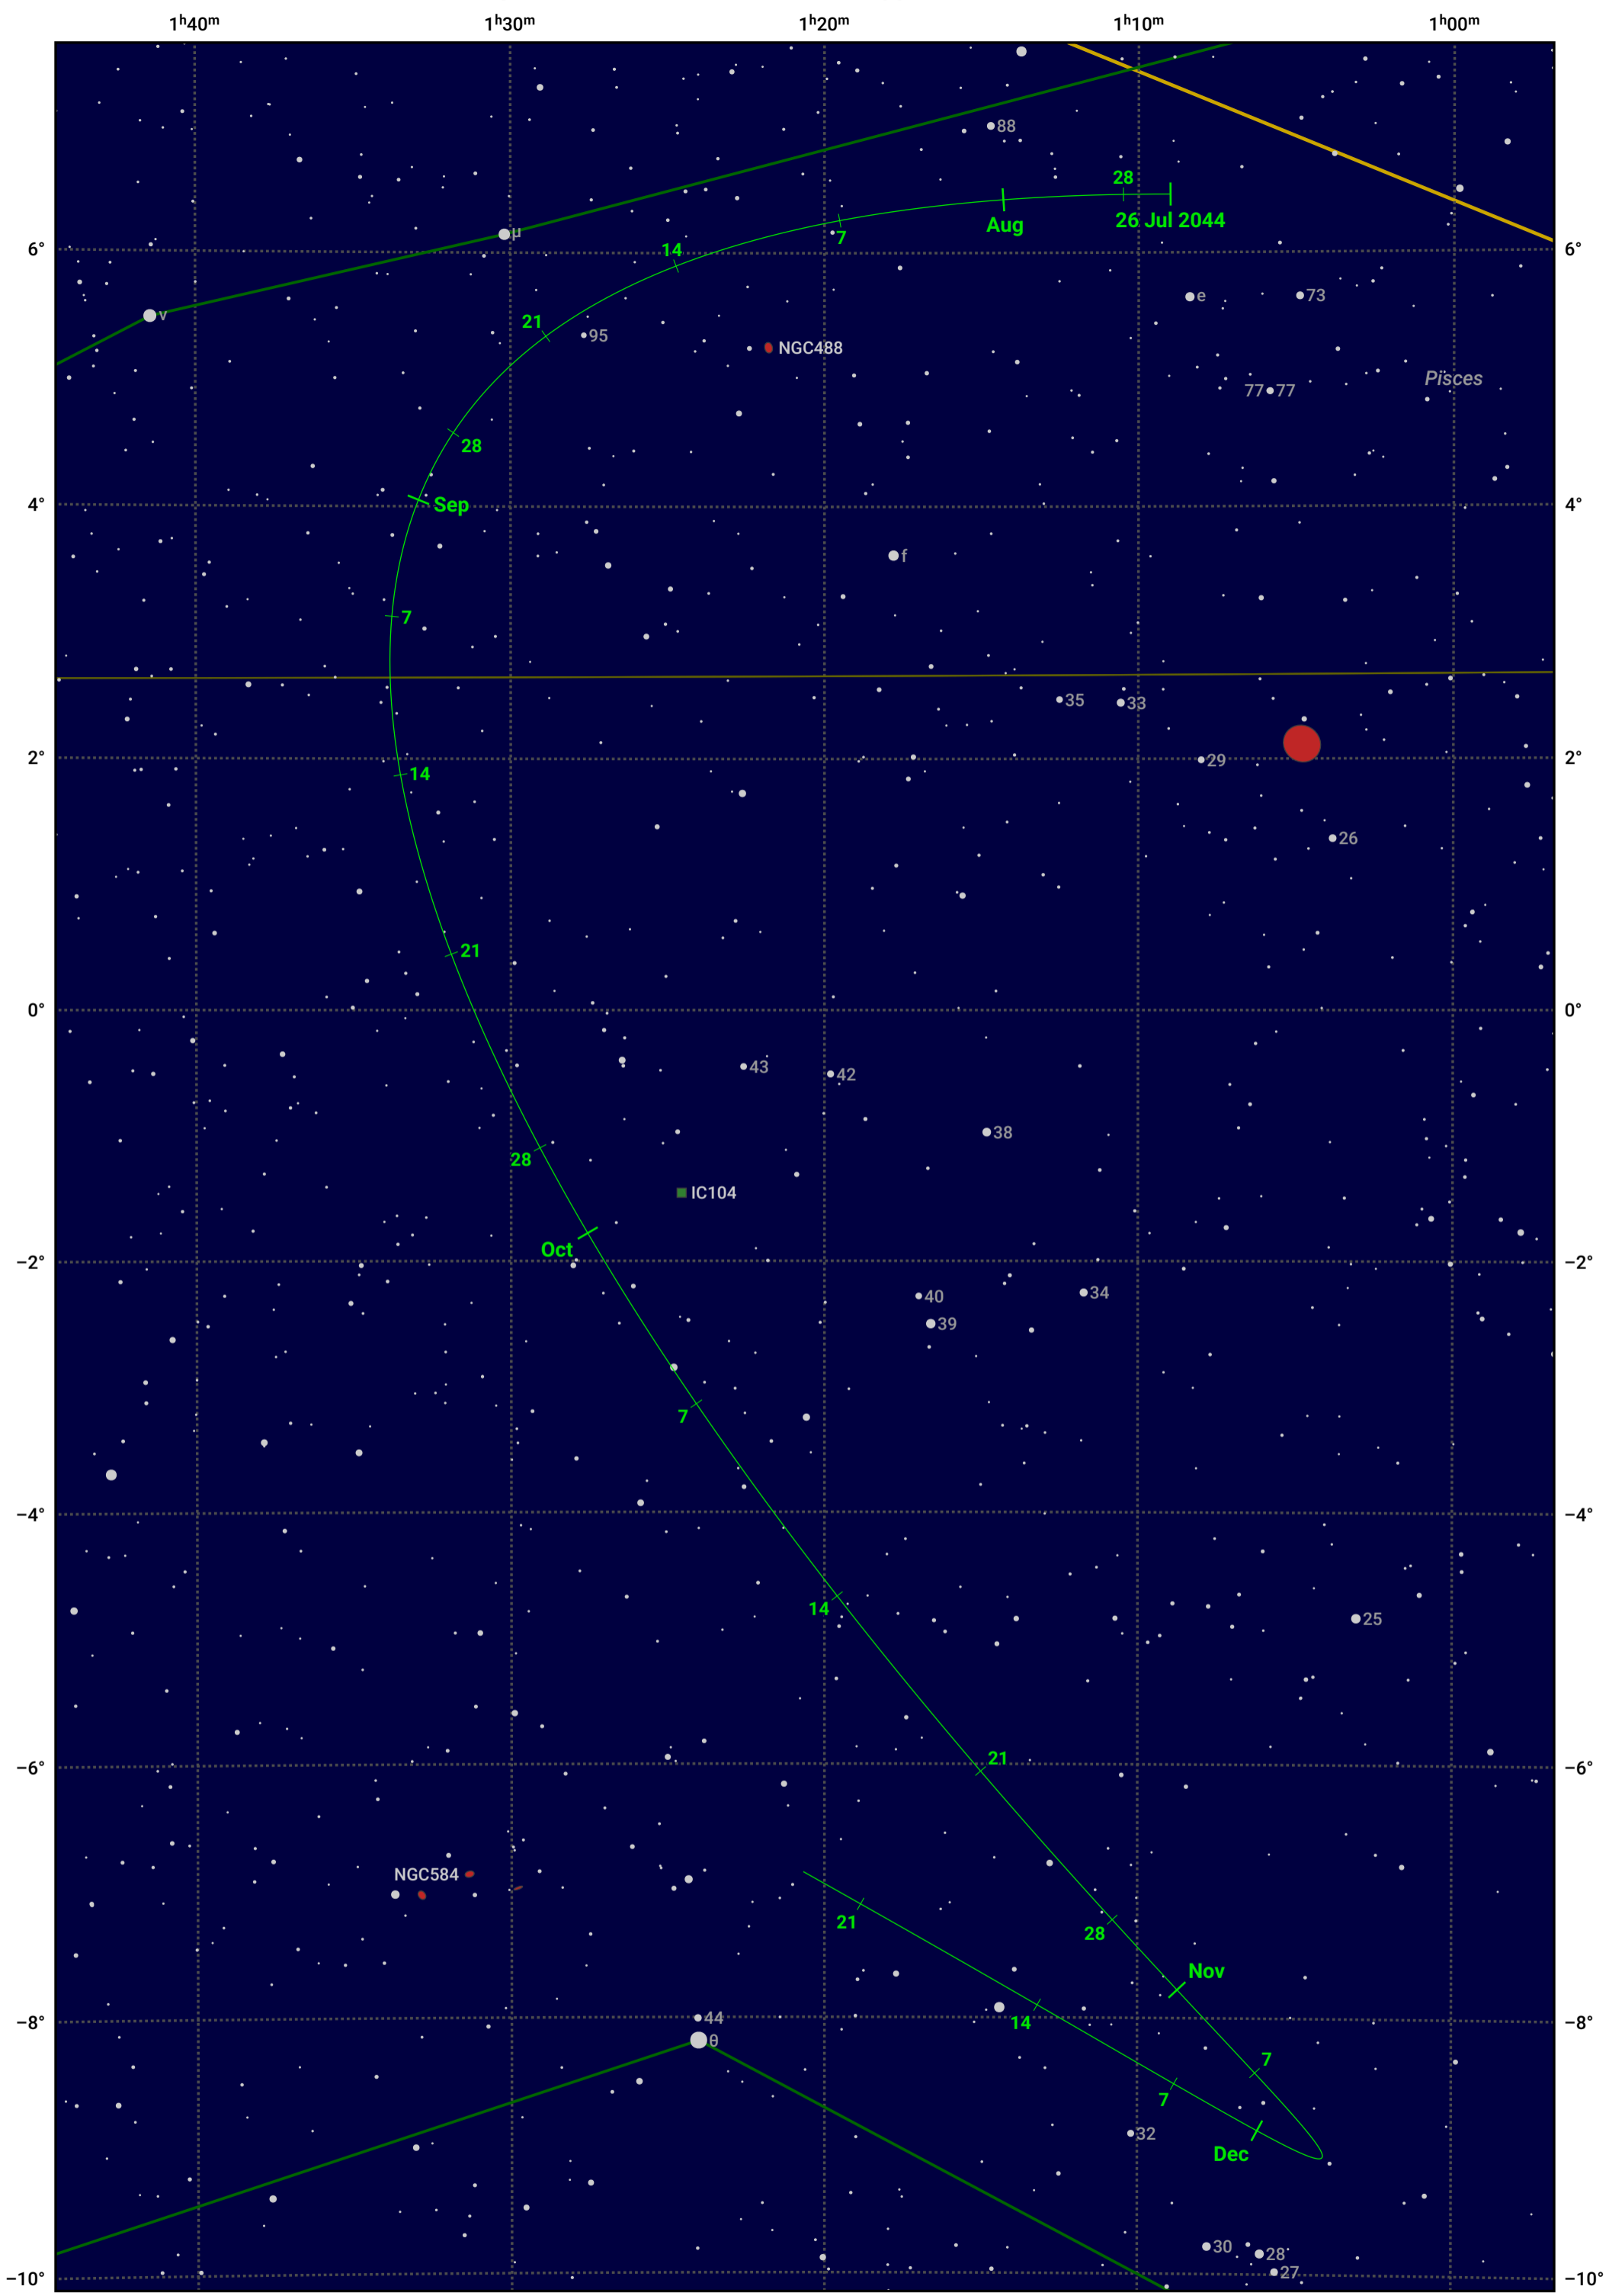

# The path of Asteroid 3 Juno around opposition on 9 Oct 2044

© Dominic Ford 2011–2024. Date markers placed at midnight UTC. Downloaded from <https://in-the-sky.org>

Magnitude scale: 10.0 9.0 8.0 7.0 6.0 5.0 4.0 3.0

Ecliptic Plane

- Galaxy
- Bright nebula
- Open cluster
- ⊙ Globular cluster

Date	Mag	Phase
2044 Aug 1	9.2	95%
2044 Sep 1	8.4	97%
2044 Sep 5	8.3	98%
2044 Oct 1	7.6	100%
2044 Nov 1	7.8	99%
2044 Dec 1	8.4	95%