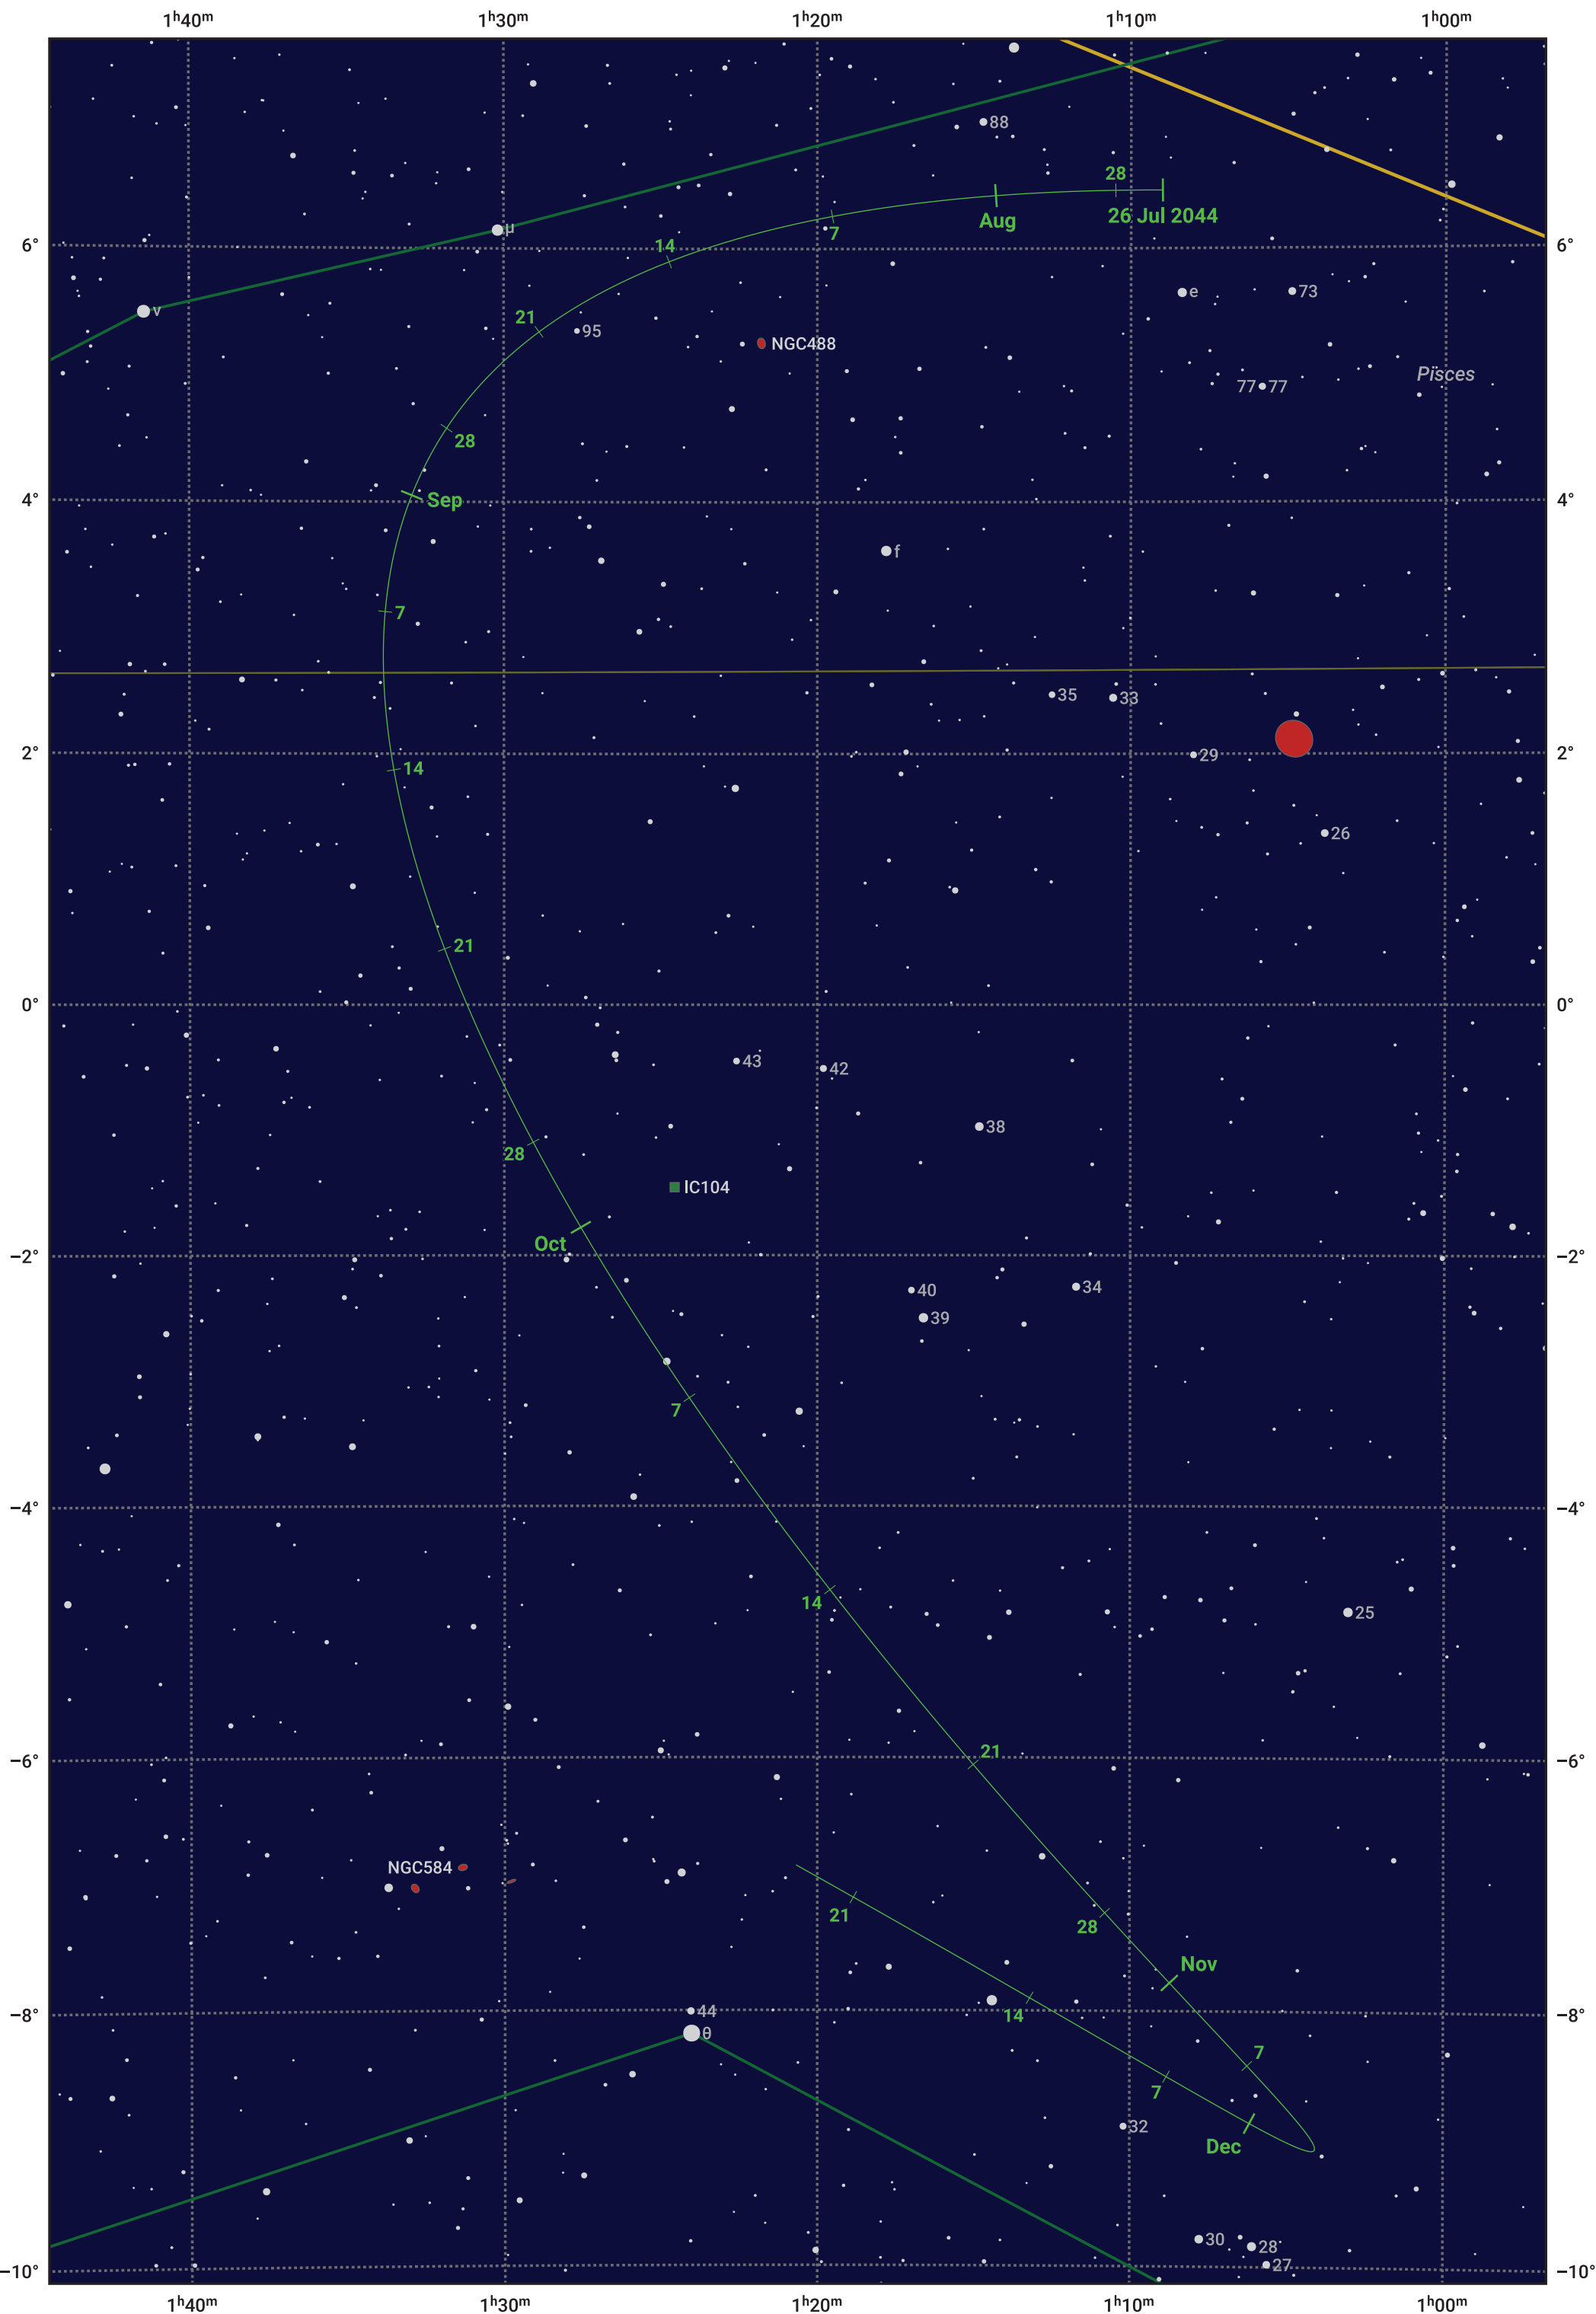

The path of Asteroid 3 Juno around opposition on 9 Oct 2044

© Dominic Ford 2011–2024. Date markers placed at midnight UTC. Downloaded from <https://in-the-sky.org>

Magnitude scale: 10.0 9.0 8.0 7.0 6.0 5.0 4.0 3.0

Ecliptic Plane

- Galaxy
- Bright nebula
- Open cluster
- Globular cluster

Date	Mag	Phase
2044 Aug 1	9.2	95%
2044 Sep 1	8.4	97%
2044 Sep 5	8.3	98%
2044 Oct 1	7.6	100%
2044 Nov 1	7.8	99%
2044 Dec 1	8.4	95%