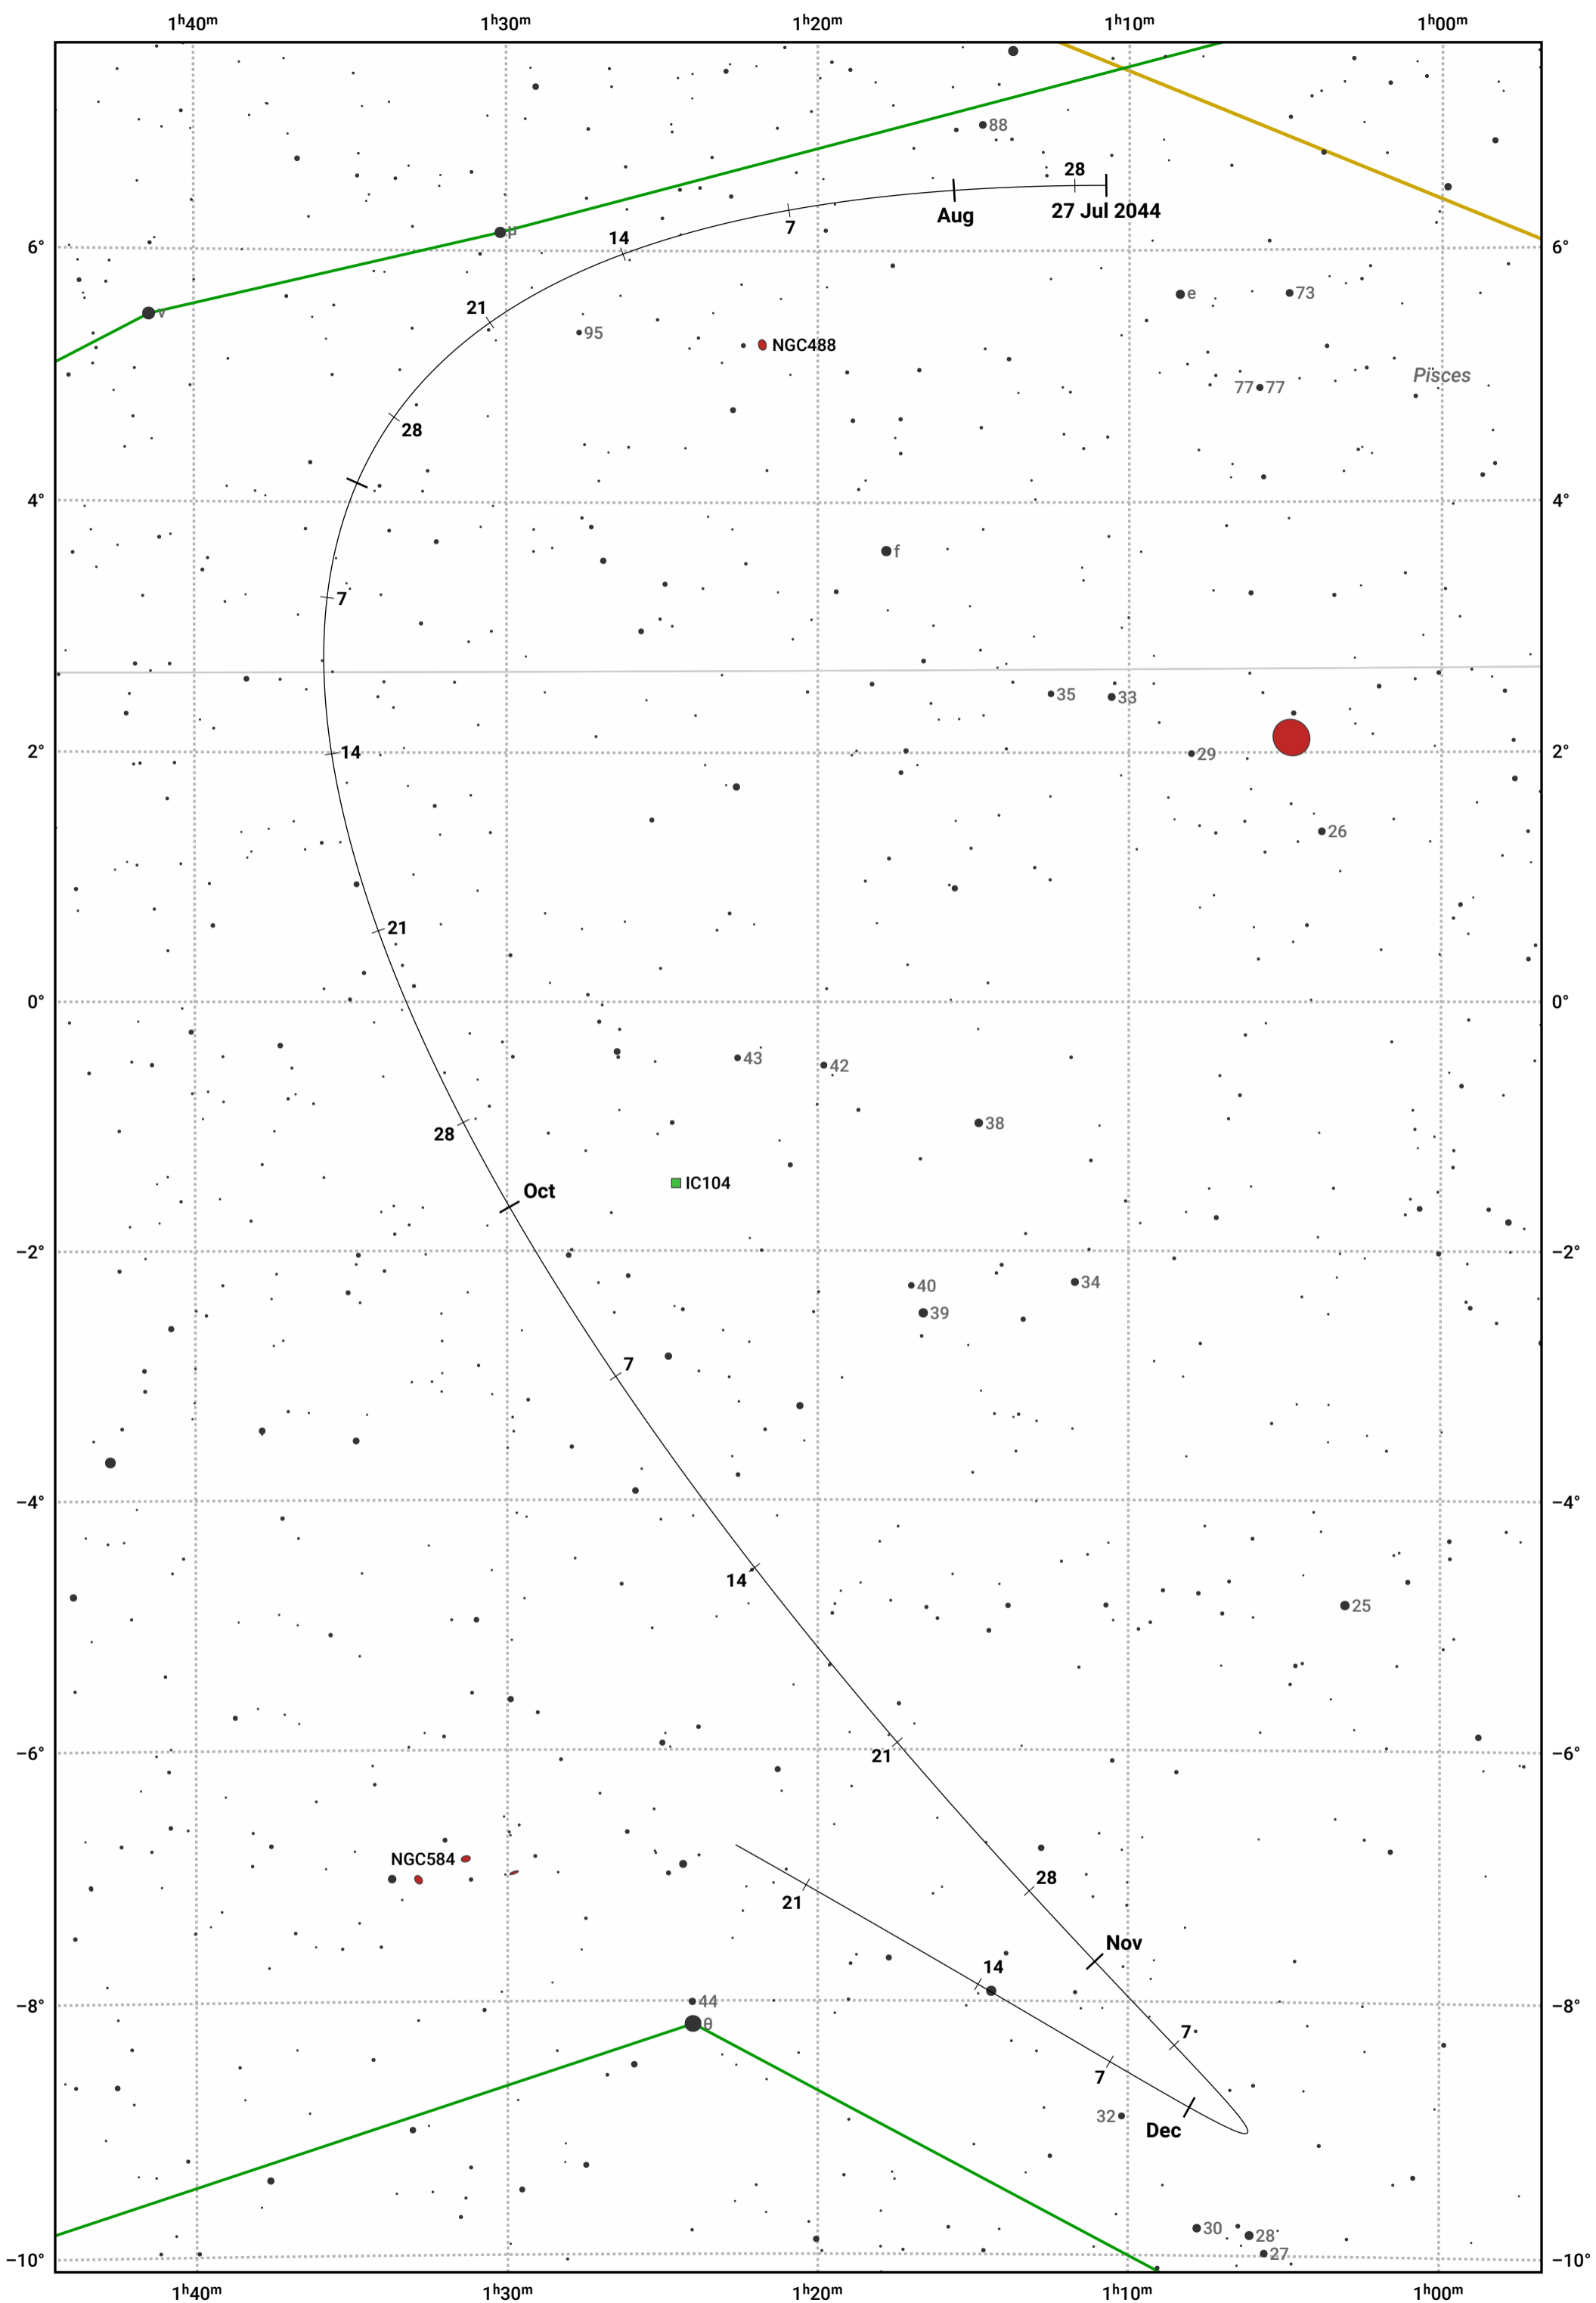

The path of Asteroid 3 Juno around opposition on 10 Oct 2044

© Dominic Ford 2011–2024. Date markers placed at midnight UTC. Downloaded from <https://in-the-sky.org>

Magnitude scale: 10.0 9.0 8.0 7.0 6.0 5.0 4.0 3.0

— Ecliptic Plane

Galaxy Bright nebula Open cluster Globular cluster

Date	Mag	Phase
2044 Aug 1	9.2	95%
2044 Sep 1	8.4	97%
2044 Sep 5	8.3	98%
2044 Oct 1	7.6	100%
2044 Nov 1	7.8	99%
2044 Dec 1	8.4	95%