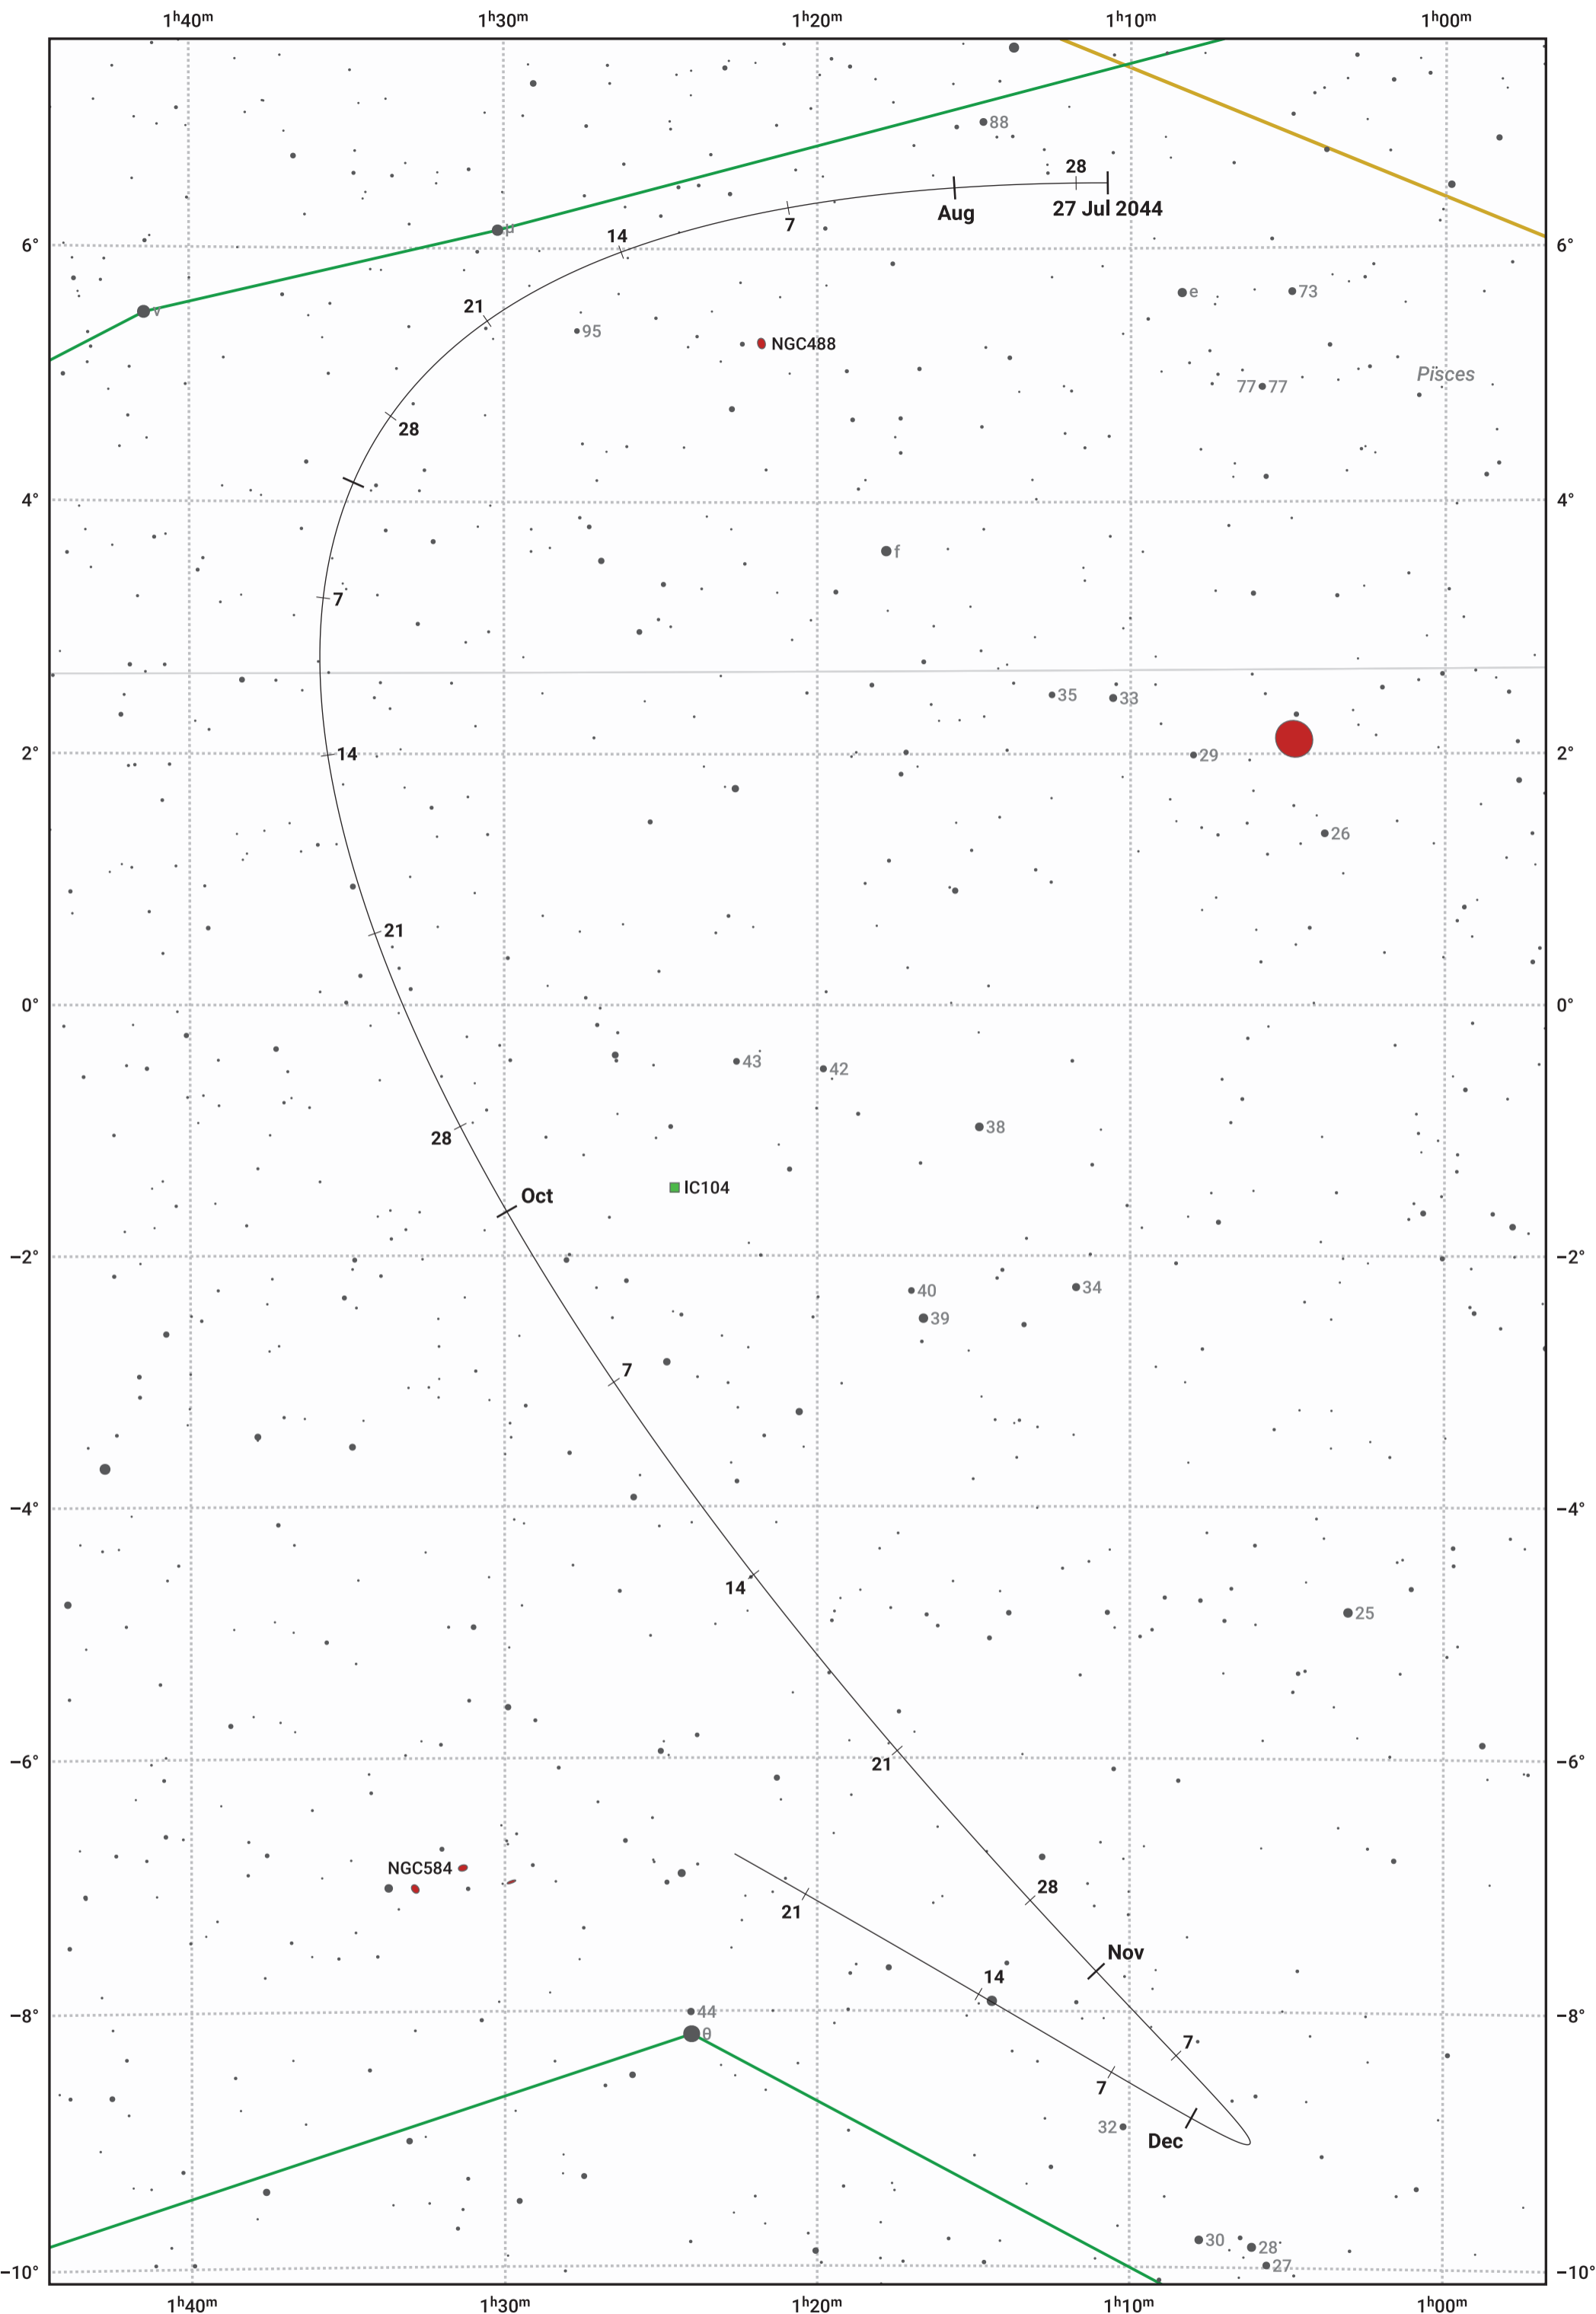

The path of Asteroid 3 Juno around opposition on 10 Oct 2044

© Dominic Ford 2011–2024. Date markers placed at midnight UTC. Downloaded from <https://in-the-sky.org>

Magnitude scale: 10.0 9.0 8.0 7.0 6.0 5.0 4.0 3.0

- Ecliptic Plane
- Galaxy
- Bright nebula
- Open cluster
- ⊕ Globular cluster

Date	Mag	Phase
2044 Aug 1	9.2	95%
2044 Sep 1	8.4	97%
2044 Sep 5	8.3	98%
2044 Oct 1	7.6	100%
2044 Nov 1	7.8	99%
2044 Dec 1	8.4	95%