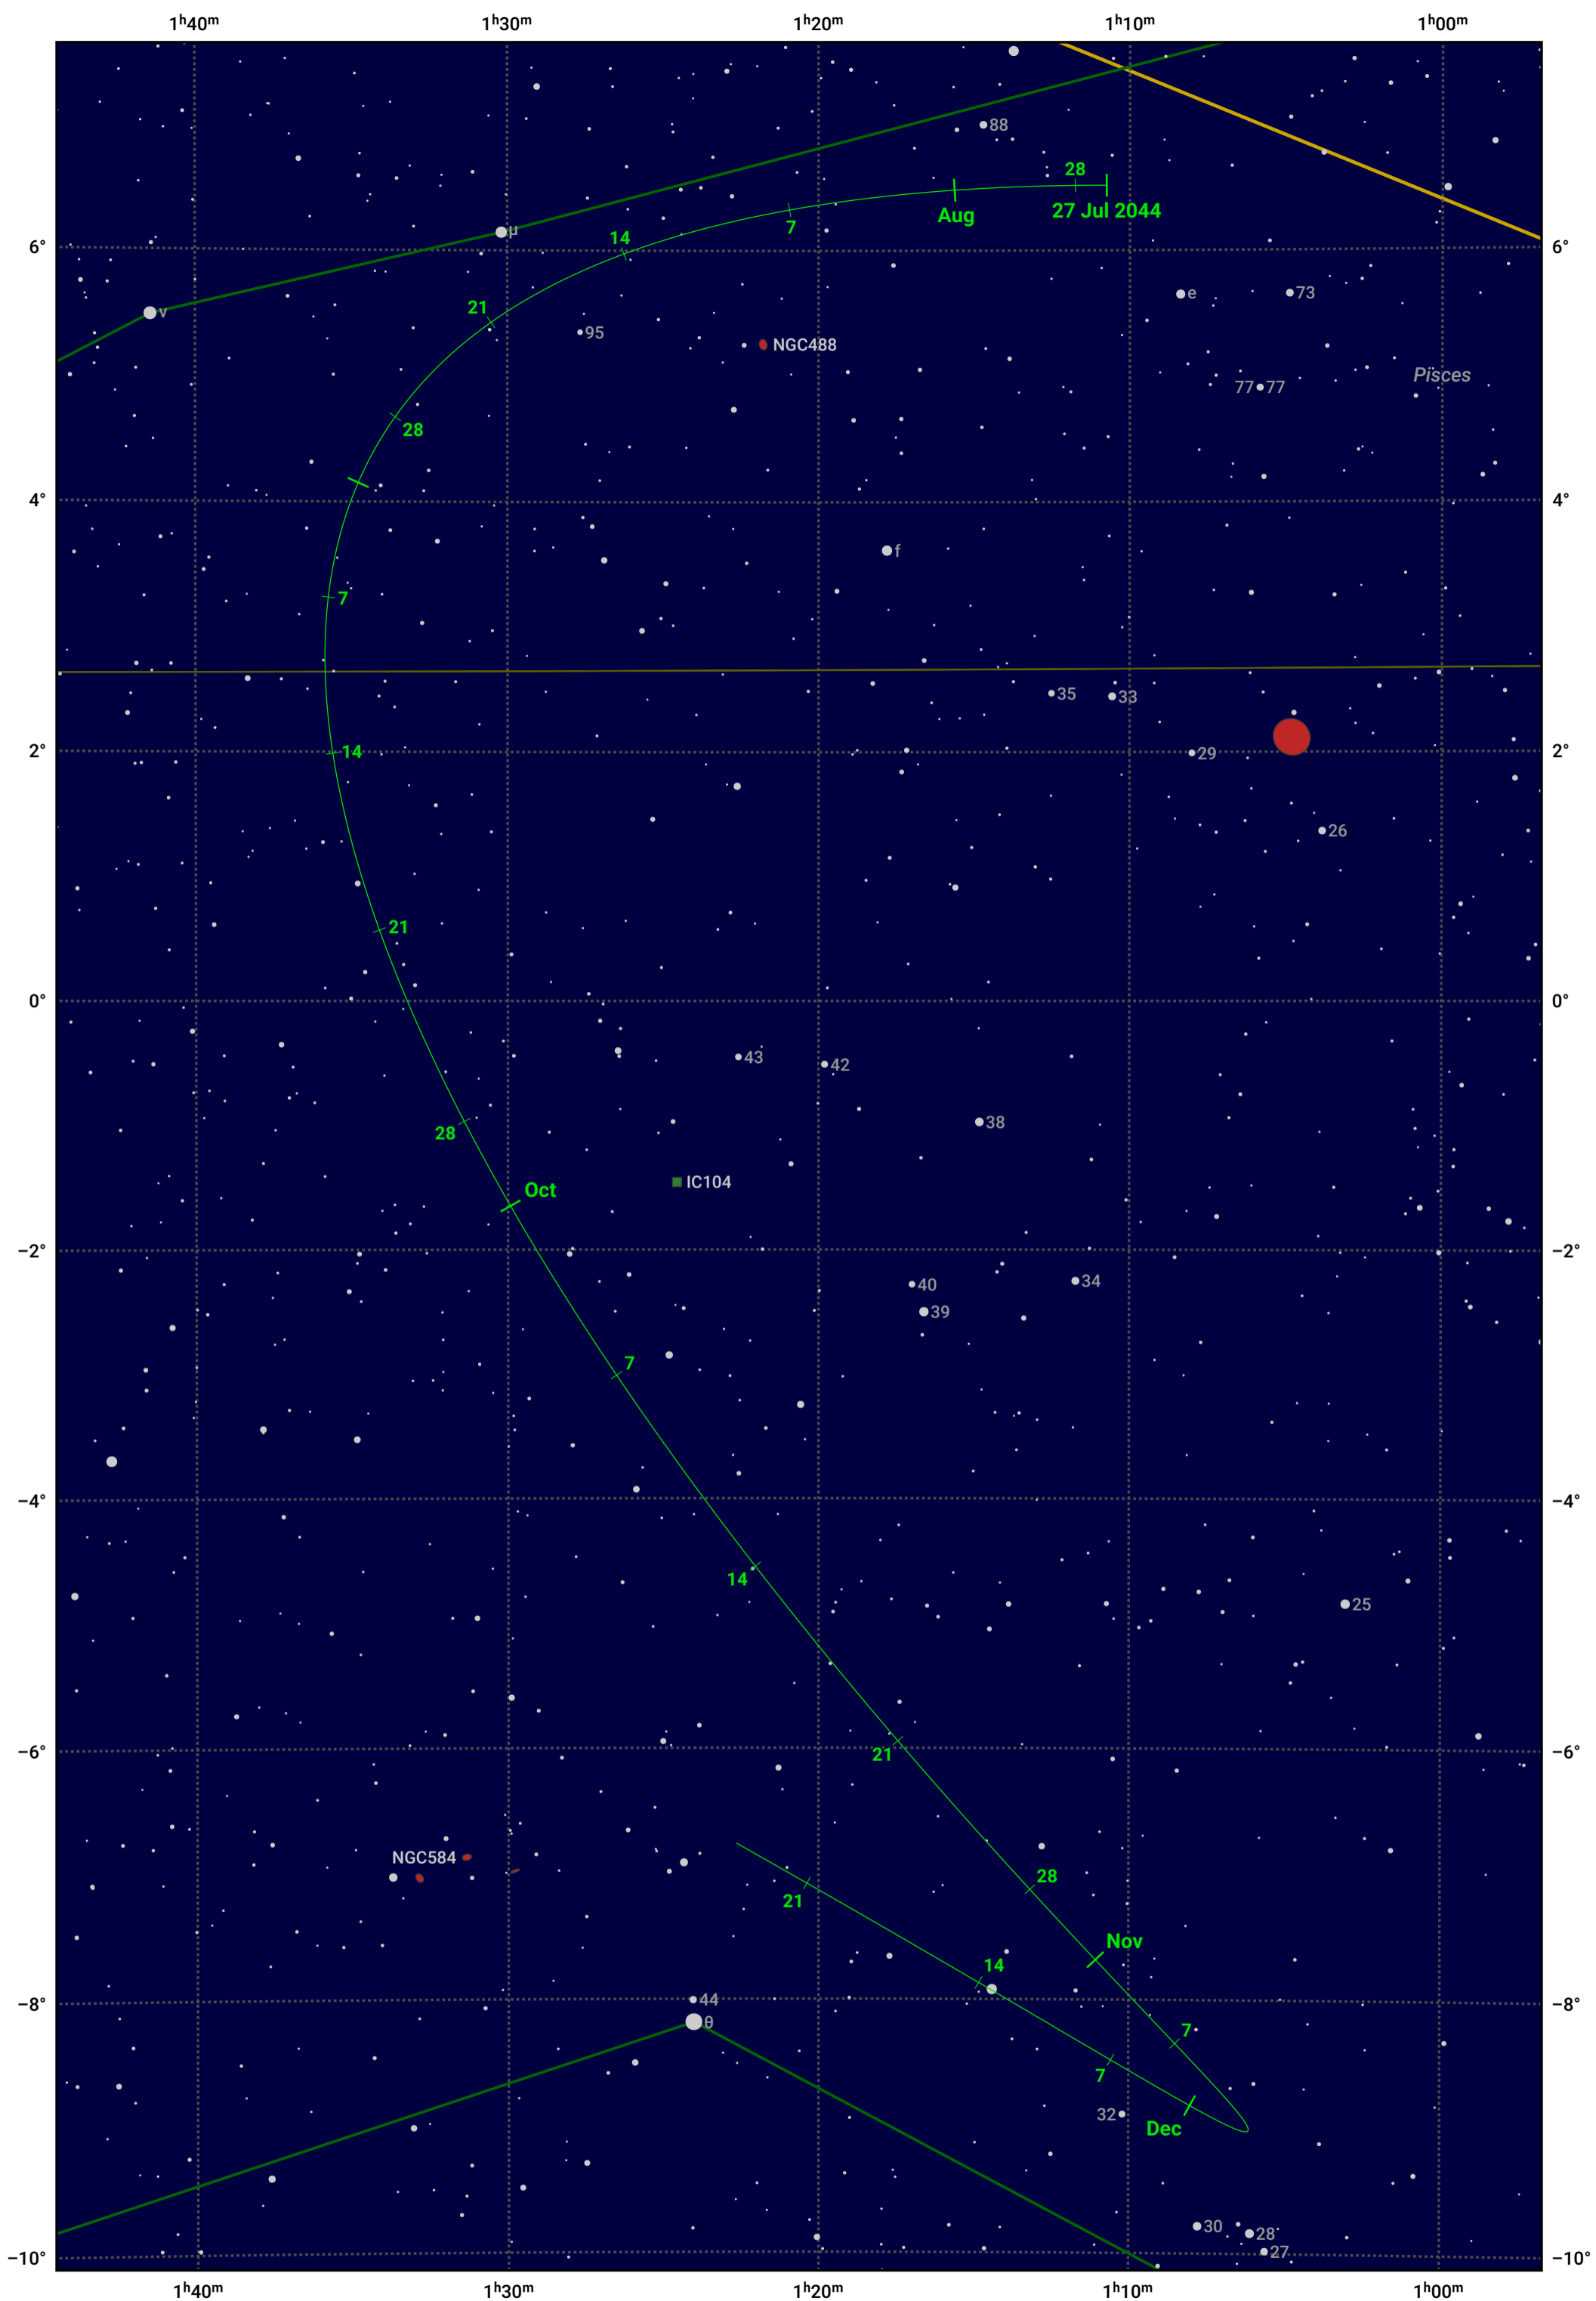

# The path of Asteroid 3 Juno around opposition on 10 Oct 2044

© Dominic Ford 2011–2024. Date markers placed at midnight UTC. Downloaded from <https://in-the-sky.org>

Magnitude scale:  10.0  9.0  8.0  7.0  6.0  5.0  4.0  3.0

— Ecliptic Plane

Galaxy  
  Bright nebula  
  Open cluster  
  Globular cluster

Date	Mag	Phase
2044 Aug 1	9.2	95%
2044 Sep 1	8.4	97%
2044 Sep 5	8.3	98%
2044 Oct 1	7.6	100%
2044 Nov 1	7.8	99%
2044 Dec 1	8.4	95%