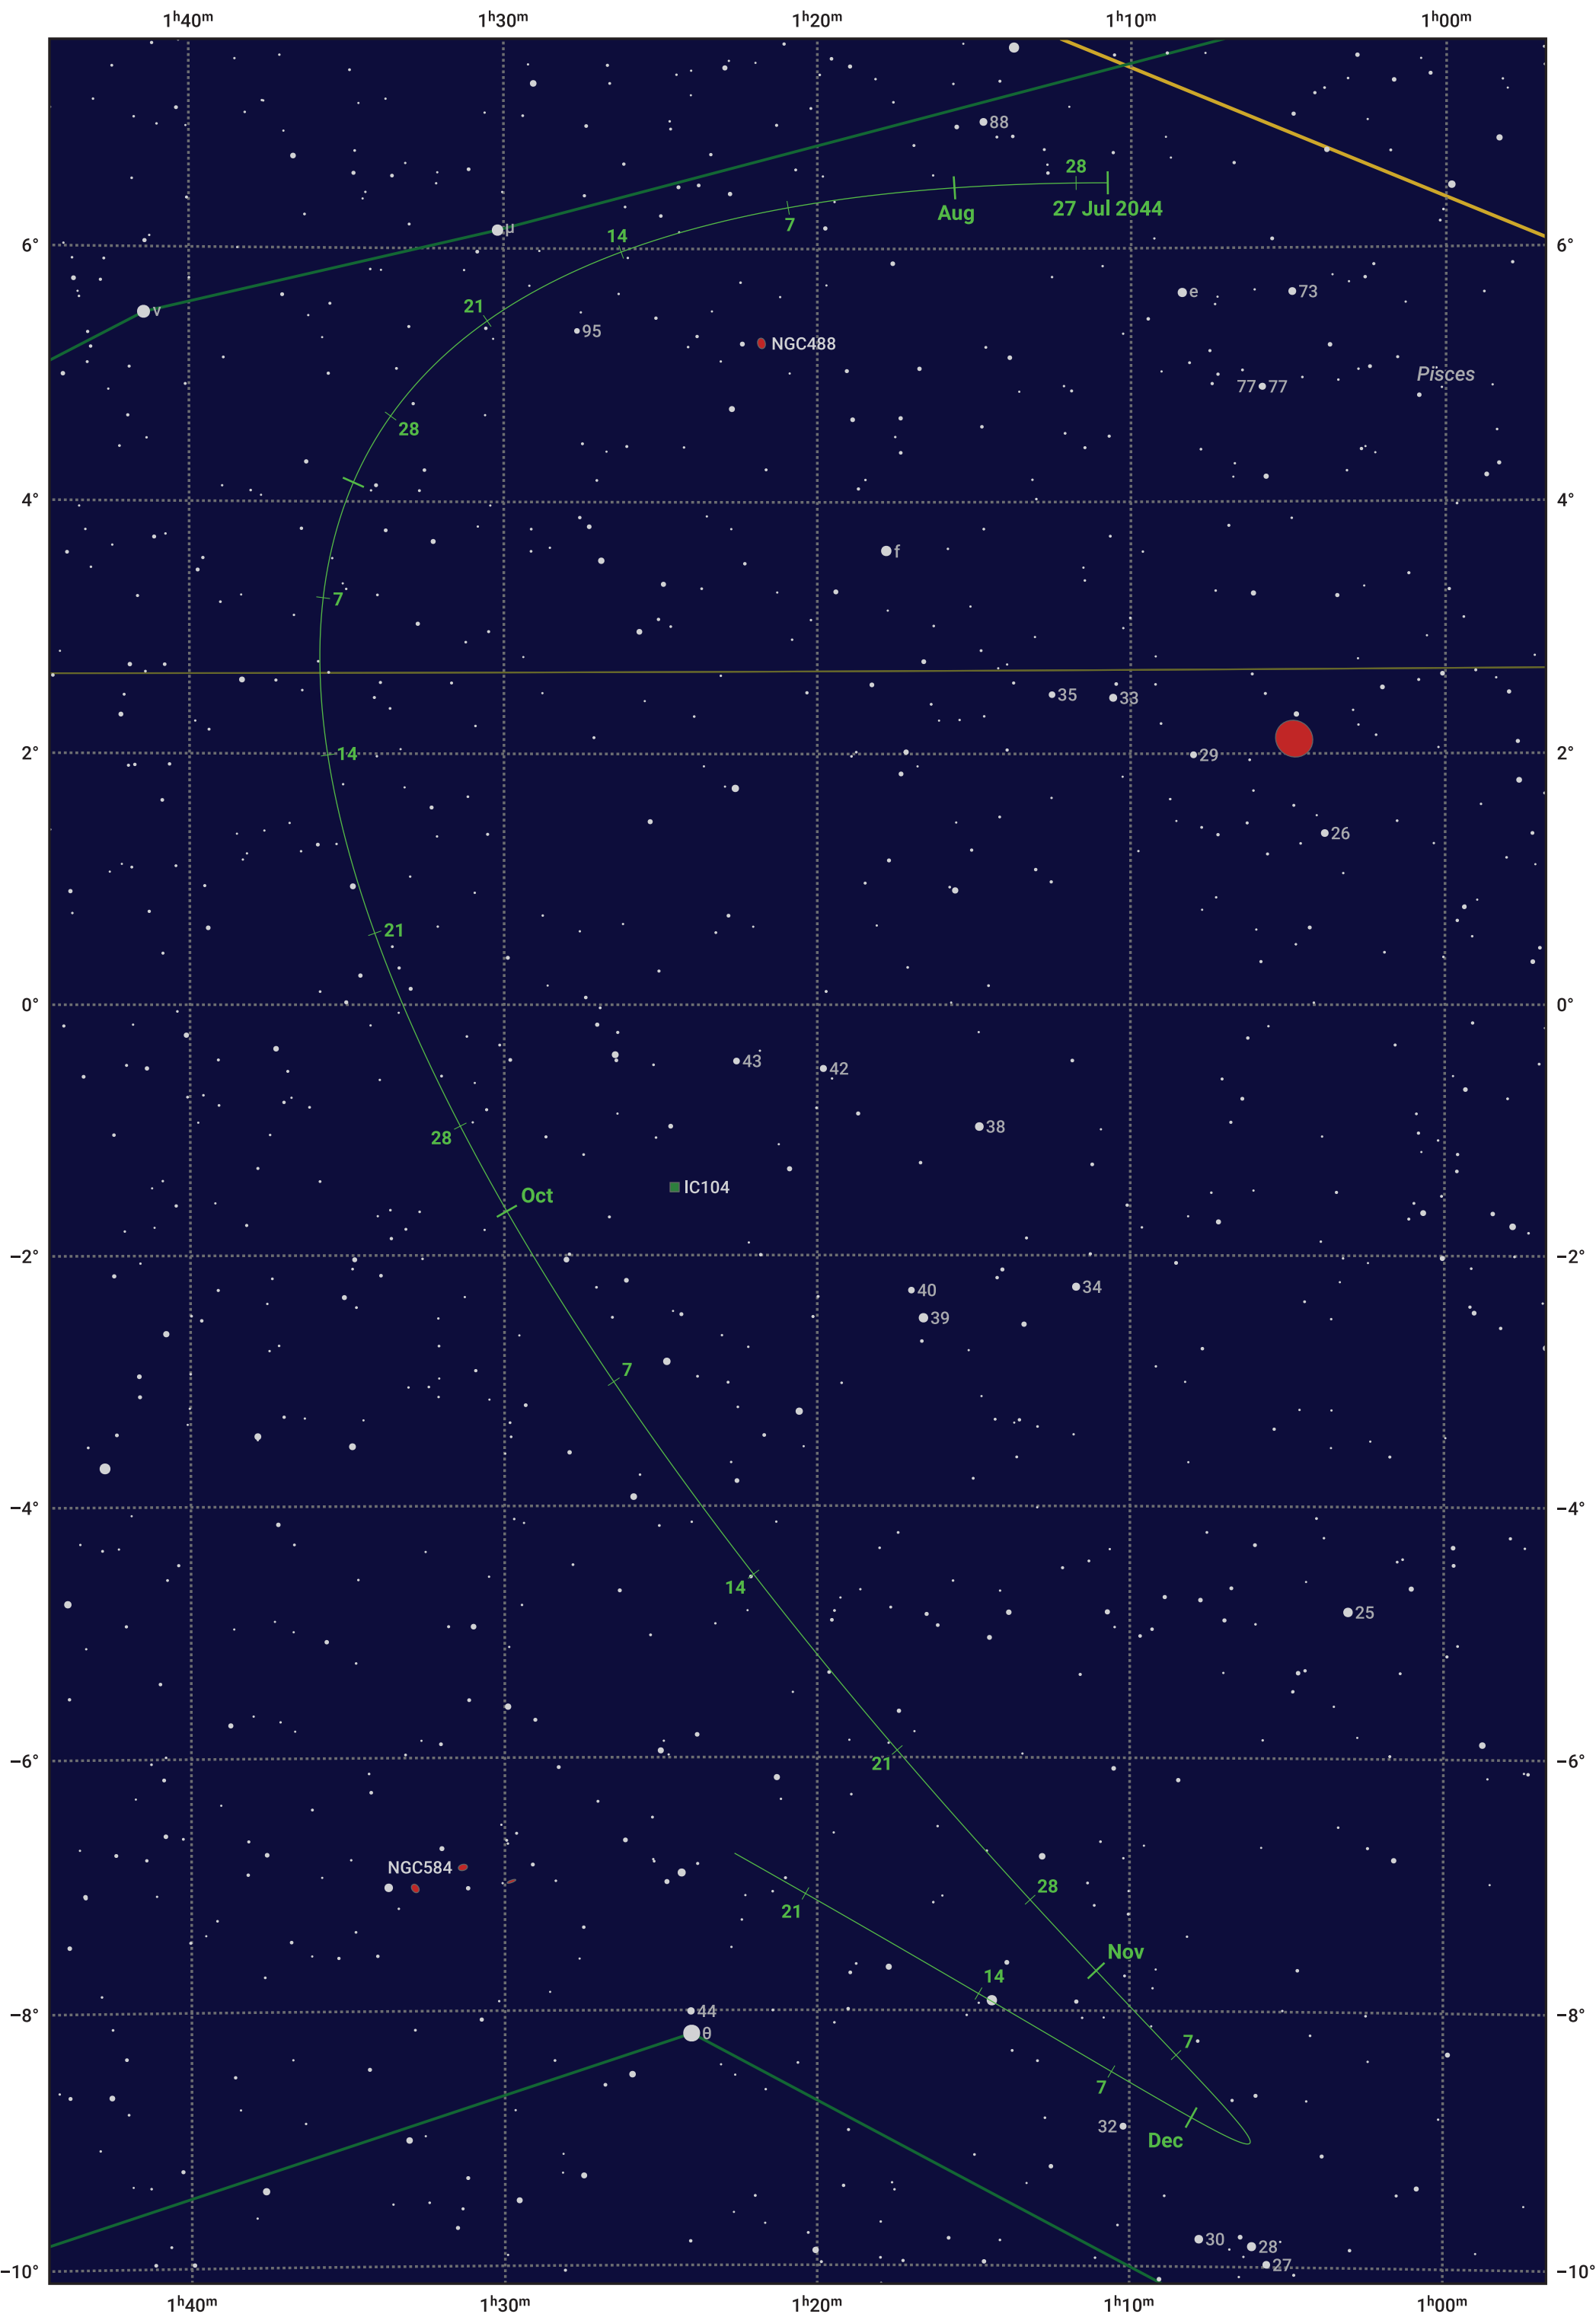

The path of Asteroid 3 Juno around opposition on 10 Oct 2044

© Dominic Ford 2011–2024. Date markers placed at midnight UTC. Downloaded from <https://in-the-sky.org>

Magnitude scale: 10.0 9.0 8.0 7.0 6.0 5.0 4.0 3.0

Ecliptic Plane

- Galaxy
- Bright nebula
- Open cluster
- Globular cluster

Date	Mag	Phase
2044 Aug 1	9.2	95%
2044 Sep 1	8.4	97%
2044 Sep 5	8.3	98%
2044 Oct 1	7.6	100%
2044 Nov 1	7.8	99%
2044 Dec 1	8.4	95%